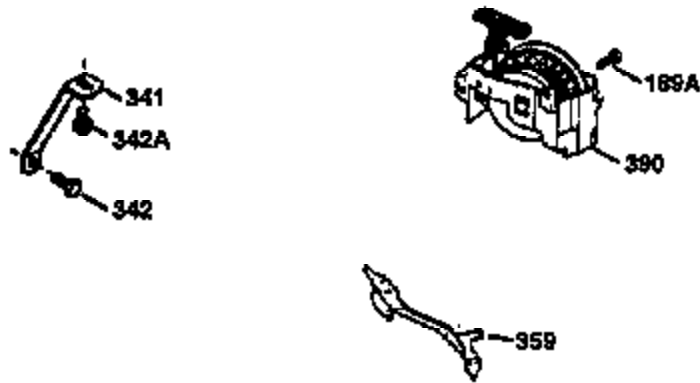

ILLUSTRATION SHOWS TYPICAL PARTS ONLY, ORDER BY PART NUMBER. PARTS NOT LISTED ARE SUPPLIED BY OEM.

Ref #	Part Number	Qty	Description
238	650806	2	Screw, 10-32 x 5/8"
239	34338	1	* Air Cleaner Gasket
245	34340	1	Air Cleaner Filter
250	34341B	1	Air Cleaner Cover
260	35491	1	Blower Housing
287	650926	2	Screw, 8-32 x 21/64"
300	35586	1	Fuel Tank (Incl. 292 & 301)
301	35355	1	Fuel Cap
370	36260	1	Primer Decal
390	590694	1	Rewind Starter (NOTE: This engine could have been built with 590686 starter. Refer to the design of the air intake louvers for part identification. Individual starter parts do not interchange.)