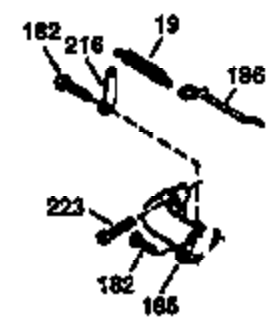

ILLUSTRATION SHOWS TYPICAL PARTS ONLY. ORDER BY PART NUMBER. PARTS NOT LISTED ARE SUPPLIED BY OEM.

Ref #	Part Number	Qty	Description
19	31361	1	Extension Spring
69	35261	1	* Mounting Flange Gasket
70	30571B	1	Mounting Flange (Incl.72 thru 83,311 & 312)
90	611112	1	Flywheel
182	6201	2	Screw, 1/4-28 x 7/8"
185	31384A	1	Intake Pipe (Incl. 224)
186	32653	1	Governor Link
216	33086	1	R.P.M. Adjusting Lever
223	650451	2	Screw, 1/4-20 x 1"
238	650806	2	Screw, 10-32 x 5/8"
245	34340	1	Air Cleaner Filter
250	34341B	1	Air Cleaner Cover
275	35708	1	Muffler (Incl. 277)
277	650795	2	Screw, 1/4-20 x 2-1/4"