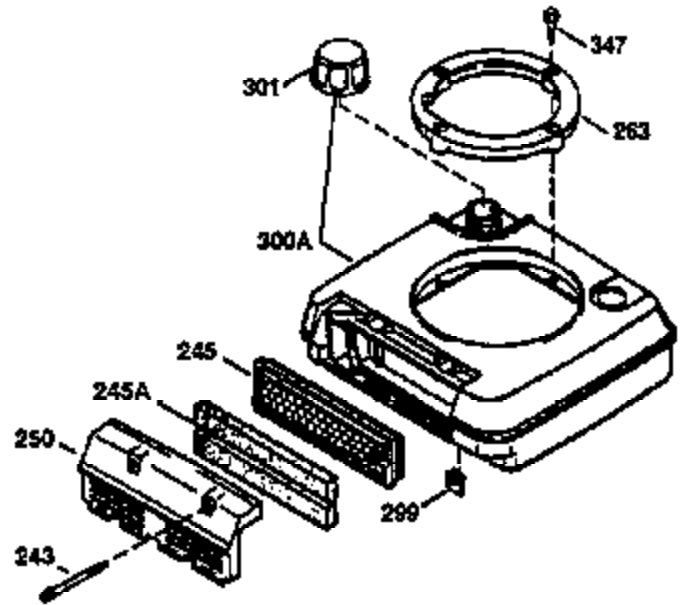

ILLUSTRATION SHOWS TYPICAL PARTS ONLY, ORDER BY PART NUMBER. PARTS NOT LISTED ARE SUPPLIED BY OEM.

Ref #	Part Number	Qty	Description
238	650806	2	Screw, 10-32 x 5/8"
239	34338	1	* Air Cleaner Gasket
245	34340	1	Air Cleaner Filter
250	34341B	1	Air Cleaner Cover
260	35491	1	Blower Housing
287	650926	2	Screw, 8-32 x 21/64"
300	35586	1	Fuel Tank (Incl. 292 & 301)
301	35355	1	Fuel Cap
370	36260	1	Primer Decal
390	590694	1	Rewind Starter (NOTE: This engine could have been built with 590686 starter. Refer to the design of the air intake louvers for part identification. Individual starter parts do not interchange.)