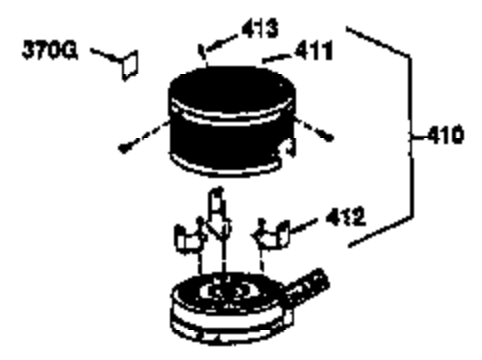

ILLUSTRATION SHOWS TYPICAL PARTS ONLY. ORDER BY PART NUMBER. PARTS NOT LISTED ARE SUPPLIED BY OEM.

Ref #	Part Number	Qty	Description
19	31361	1	Extension Spring
69	35261	1	* Mounting Flange Gasket
70	30571B	1	Mounting Flange (Incl.72 thru 83,311 & 312)
90	611112	1	Flywheel
182	6201	2	Screw, 1/4-28 x 7/8"
185	31384A	1	Intake Pipe (Incl. 224)
186	32653	1	Governor Link
216	33086	1	R.P.M. Adjusting Lever
223	650451	2	Screw, 1/4-20 x 1"
238	650806	2	Screw, 10-32 x 5/8"
245	34340	1	Air Cleaner Filter
250	34341B	1	Air Cleaner Cover
275	35708	1	Muffler (Incl. 277)
277	650795	2	Screw, 1/4-20 x 2-1/4"