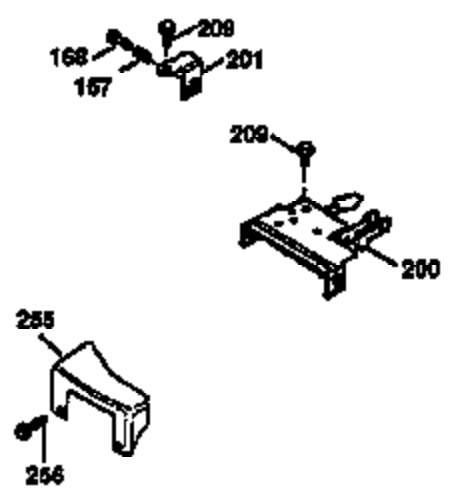

ILLUSTRATION SHOWS TYPICAL PARTS ONLY. ORDER BY PART NUMBER. PARTS NOT LISTED ARE SUPPLIED BY OEM.

Ref #	Part Number	Qty	Description
19	31361	1	Extension Spring
69	35261	1	* Mounting Flange Gasket
70	30571B	1	Mounting Flange (Incl.72 thru 83,311 & 312)
90	611112	1	Flywheel
182	6201	2	Screw, 1/4-28 x 7/8"
185	31384A	1	Intake Pipe (Incl. 224)
186	32653	1	Governor Link
216	33086	1	R.P.M. Adjusting Lever
223	650451	2	Screw, 1/4-20 x 1"
238	650806	2	Screw, 10-32 x 5/8"
245	34340	1	Air Cleaner Filter
250	34341B	1	Air Cleaner Cover
275	35708	1	Muffler (Incl. 277)
277	650795	2	Screw, 1/4-20 x 2-1/4"