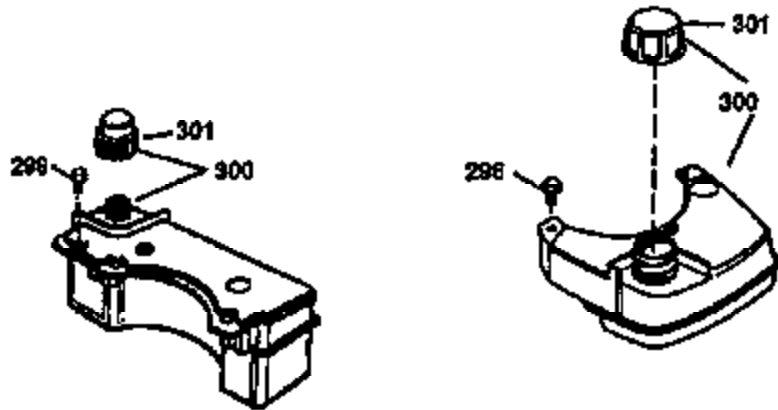

ILLUSTRATION SHOWS TYPICAL PARTS ONLY, ORDER BY PART NUMBER. PARTS NOT LISTED ARE SUPPLIED BY OEM.

Ref #	Part Number	Qty	Description
238	650806	2	Screw, 10-32 x 5/8"
239	34338	1	* Air Cleaner Gasket
245	34340	1	Air Cleaner Filter
250	34341B	1	Air Cleaner Cover
260	35491	1	Blower Housing
287	650926	2	Screw, 8-32 x 21/64"
300	35586	1	Fuel Tank (Incl. 292 & 301)
301	35355	1	Fuel Cap
370	36260	1	Primer Decal
390	590694	1	Rewind Starter (NOTE: This engine could have been built with 590686 starter. Refer to the design of the air intake louvers for part identification. Individual starter parts do not interchange.)