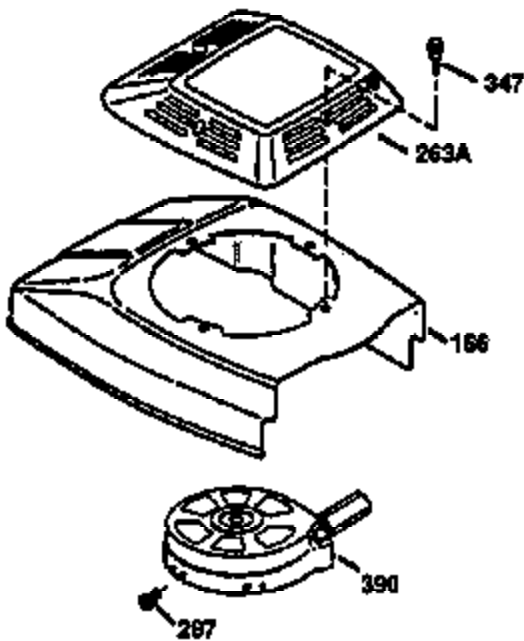

ILLUSTRATION SHOWS TYPICAL PARTS ONLY, ORDER BY PART NUMBER. PARTS NOT LISTED ARE SUPPLIED BY OEM.

Ref #	Part Number	Qty	Description
238	650806	2	Screw, 10-32 x 5/8"
239	34338	1	* Air Cleaner Gasket
245	34340	1	Air Cleaner Filter
250	34341B	1	Air Cleaner Cover
260	35491	1	Blower Housing
287	650926	2	Screw, 8-32 x 21/64"
300	35586	1	Fuel Tank (Incl. 292 & 301)
301	35355	1	Fuel Cap
370	36260	1	Primer Decal
390	590694	1	Rewind Starter (NOTE: This engine could have been built with 590686 starter. Refer to the design of the air intake louvers for part identification. Individual starter parts do not interchange.)