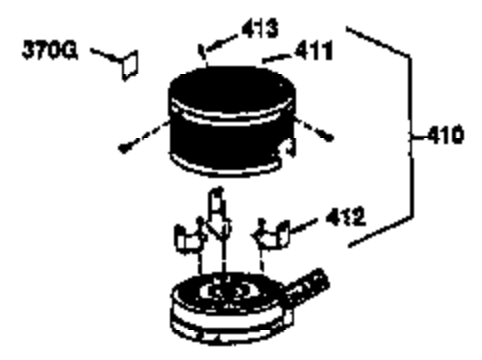

ILLUSTRATION SHOWS TYPICAL PARTS ONLY. ORDER BY PART NUMBER. PARTS NOT LISTED ARE SUPPLIED BY OEM.

Ref #	Part Number	Qty	Description
19	31361	1	Extension Spring
69	35261	1	* Mounting Flange Gasket
70	30571C	1	Mounting Flange (Incl.72 thru 83,311 & 312)
90	611112	1	Flywheel
182	6201	2	Screw, 1/4-28 x 7/8"
185	31384A	1	Intake Pipe (Incl. 224)
186	32653	1	Governor Link Spring
216	33086	1	R.P.M. Adjusting Lever
223	650451	2	Screw, 1/4-20 x 1"
238	650806	2	Screw, 10-32 x 5/8"
245	34340	1	Air Cleaner Filter
250	34341B	1	Air Cleaner Cover
275	35708	1	Muffler (Incl. 277)
277	650795	2	Screw, 1/4-20 x 2-1/4"