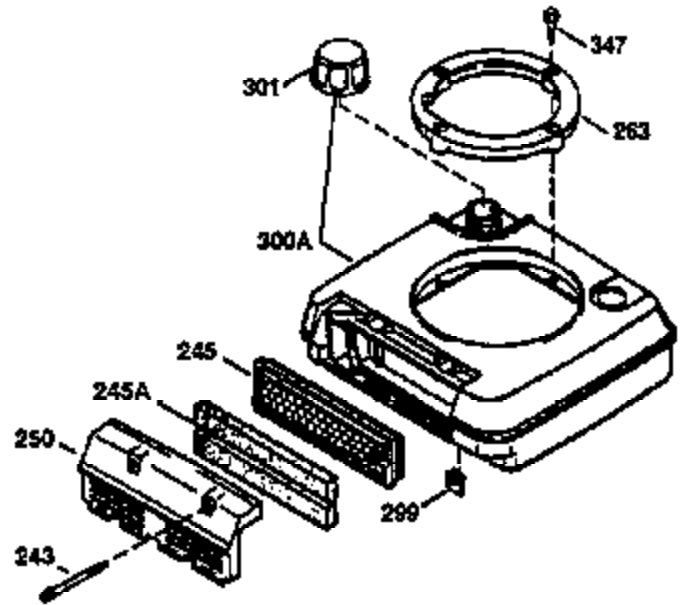

ILLUSTRATION SHOWS TYPICAL PARTS ONLY, ORDER BY PART NUMBER. PARTS NOT LISTED ARE SUPPLIED BY OEM.

Ref #	Part Number	Qty	Description
238	650806	2	Screw, 10-32 x 5/8"
239	34338	1	* Air Cleaner Gasket
245	34340	1	Air Cleaner Filter
250	34341B	1	Air Cleaner Cover
260	35491	1	Blower Housing
287	650926	2	Screw, 8-32 x 21/64"
300	35586	1	Fuel Tank (Incl. 292 & 301)
301	36246	1	Fuel Cap
390	590694	1	Rewind Starter (NOTE: This engine could have been built with 590686 starter. Refer to the design of the air intake louvers for part identification. Individual starter parts do not interchange.)