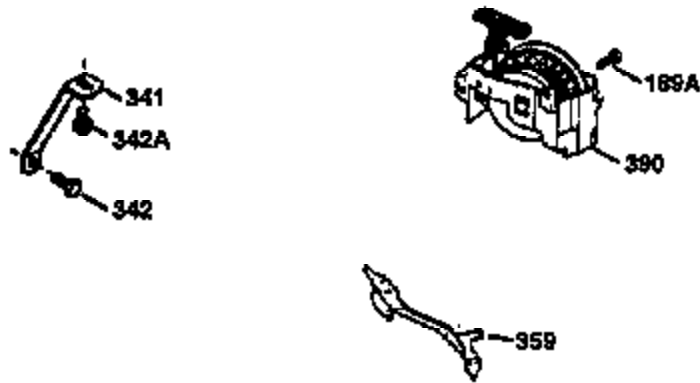

ILLUSTRATION SHOWS TYPICAL PARTS ONLY, ORDER BY PART NUMBER. PARTS NOT LISTED ARE SUPPLIED BY OEM.

Ref #	Part Number	Qty	Description
238	650806	2	Screw, 10-32 x 5/8"
239	34338	1	* Air Cleaner Gasket
245	34340	1	Air Cleaner Filter
250	34341B	1	Air Cleaner Cover
260	35491	1	Blower Housing
287	650926	2	Screw, 8-32 x 21/64"
300	35586	1	Fuel Tank (Incl. 292 & 301)
301	36246	1	Fuel Cap
390	590694	1	Rewind Starter (NOTE: This engine could have been built with 590686 starter. Refer to the design of the air intake louvers for part identification. Individual starter parts do not interchange.)