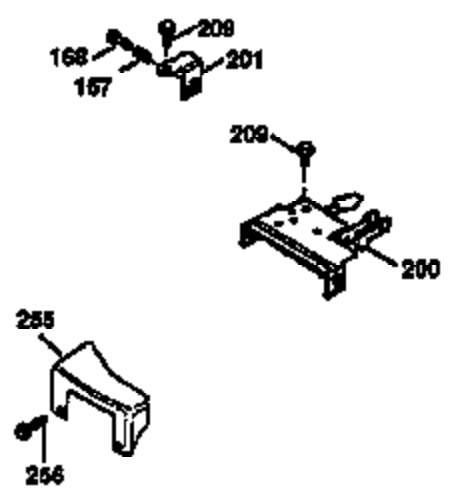

ILLUSTRATION SHOWS TYPICAL PARTS ONLY. ORDER BY PART NUMBER. PARTS NOT LISTED ARE SUPPLIED BY OEM.

Ref #	Part Number	Qty	Description
19	31361	1	Extension Spring
69	35261	1	* Mounting Flange Gasket
70	30571C	1	Mounting Flange (Incl.72 thru 83,311 & 312)
90	611112	1	Flywheel
182	6201	2	Screw, 1/4-28 x 7/8"
185	31384A	1	Intake Pipe (Incl. 224)
186	32653	1	Governor Link Spring
216	33086	1	R.P.M. Adjusting Lever
223	650451	2	Screw, 1/4-20 x 1"
238	650806	2	Screw, 10-32 x 5/8"
245	34340	1	Air Cleaner Filter
250	34341B	1	Air Cleaner Cover
275	35708	1	Muffler (Incl. 277)
277	650795	2	Screw, 1/4-20 x 2-1/4"