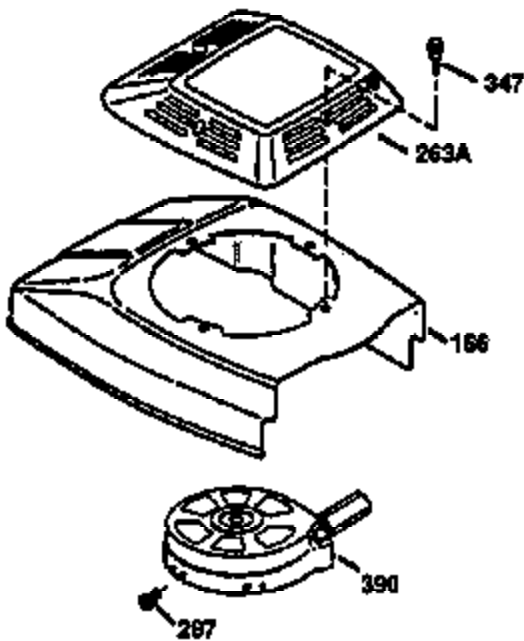

ILLUSTRATION SHOWS TYPICAL PARTS ONLY, ORDER BY PART NUMBER. PARTS NOT LISTED ARE SUPPLIED BY OEM.

Ref #	Part Number	Qty	Description
238	650806	2	Screw, 10-32 x 5/8"
239	34338	1	* Air Cleaner Gasket
245	34340	1	Air Cleaner Filter
250	34341B	1	Air Cleaner Cover
260	35491	1	Blower Housing
287	650926	2	Screw, 8-32 x 21/64"
300	35586	1	Fuel Tank (Incl. 292 & 301)
301	36246	1	Fuel Cap
390	590694	1	Rewind Starter (NOTE: This engine could have been built with 590686 starter. Refer to the design of the air intake louvers for part identification. Individual starter parts do not interchange.)