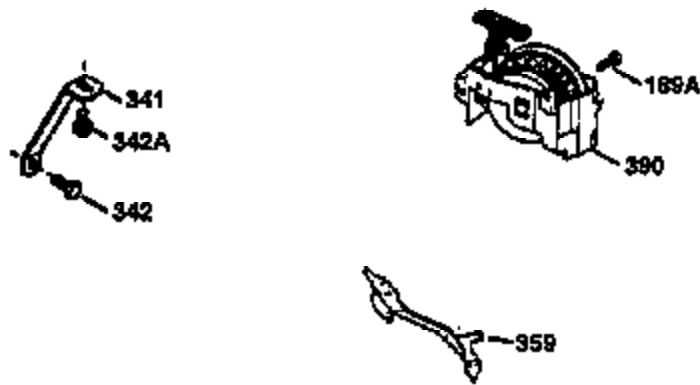

ILLUSTRATION SHOWS TYPICAL PARTS ONLY, ORDER BY PART NUMBER. PARTS NOT LISTED ARE SUPPLIED BY OEM.

Ref #	Part Number	Qty	Description
238	650806	2	Screw, 10-32 x 5/8"
239	34338	1	* Air Cleaner Gasket
245	34340	1	Air Cleaner Filter
250	34341B	1	Air Cleaner Cover
260	35491	1	Blower Housing
287	650926	2	Screw, 8-32 x 21/64"
300	35586	1	Fuel Tank (Incl. 292 & 301)
301	36246	1	Fuel Cap
390	590694	1	Rewind Starter (NOTE: This engine could have been built with 590737 starter).