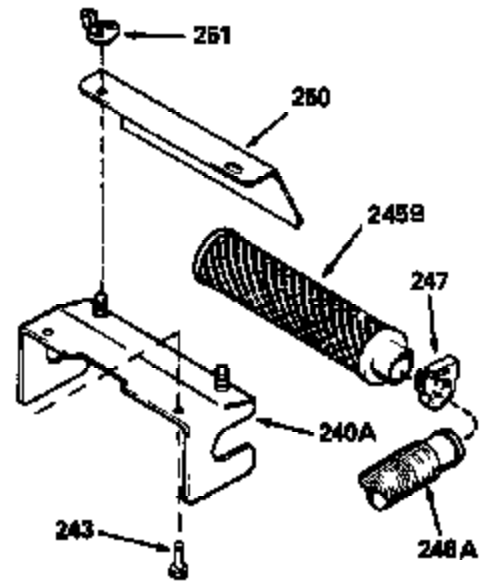

Ref #	Part Number	Qty	Description
379	631021		Inlet Needle, Seat & Clip Assy.
380	632467		Carburetor (Incl. 184) (Refer to Division 5, Section A, page A2-6 or Fiche 8, Grid F-1 for breakdown)
390B	590621		Rewind Starter (Refer to Division 5, Section C, page 34 or Fiche 8, Grid G-9 for breakdown)
400	33238C		* Gasket Set (Incl. items marked *)
420	730225		SAE 30, 4-Cycle Engine Oil (Quart)

ILLUSTRATION SHOWS TYPICAL PARTS ONLY. ORDER BY PART NUMBER. PARTS NOT LISTED ARE SUPPLIED BY OEM.

Ref #	Part Number	Qty	Description
118	730194		Rope Guide Kit (Use as required with 34476 fuel tank)
237	32971		Adapter, Air cleaner
238	650709		Screw, 10-32 x 7/16"
243A	650899		Screw, 10-32 x 2-3/32"
245C	35500		Air Cleaner Filter
246C	35705		Filter, Pre-Air (Optional)
247B	35505		Clamp, Air cleaner tube
248	35504		Tube, Air cleaner
250C	35503		Cover, Air cleaner
260B	35497		Housing, Blower
262	650831		Screw, 1/4-20 x 15/32"
263	35502		Ring, Shroud
287A	650735		Screw, 10-24 x 3/8" (Use as required)
287A			Pop Rivet, (3/16" Dia.)(Purchase locally)
287B	650884		Screw, 8-32 x 1/2"
299	650900		Clip, "U" Type Nut, 10-32
300C	35501A		Shroud & Tank Ass'y. (Incl. 299 & 301 A)
301A	35355		Fuel Cap
327	35932		Plug, Starter
347	650898		Screw, 10-32 x 27/32"
390B	590621		Rewind Starter (Refer to Division 5, Section C, page 34 or Fiche 8, Grid G-9 for breakdown)

Ref #	Part Number	Qty	Description
19	31361		Spring, Extension
69	35261		* Gasket, Mounting flange
182	6201		Screw, 1/4-28 x 7/8"
185	31384A		Pipe, Intake (Incl. 224)
186	34337		Link, Governor spring
209	30200		Screw, 10-24 x 9/16"
223	650451		Screw, 1/4-20 x 1"
237	32971		Adapter, Air cleaner
238	650709		Screw, 10-32 x 7/16"
239A	35815		* Gasket, Air cleaner
246B	35435		Filter, Pre-Air (Use as required)