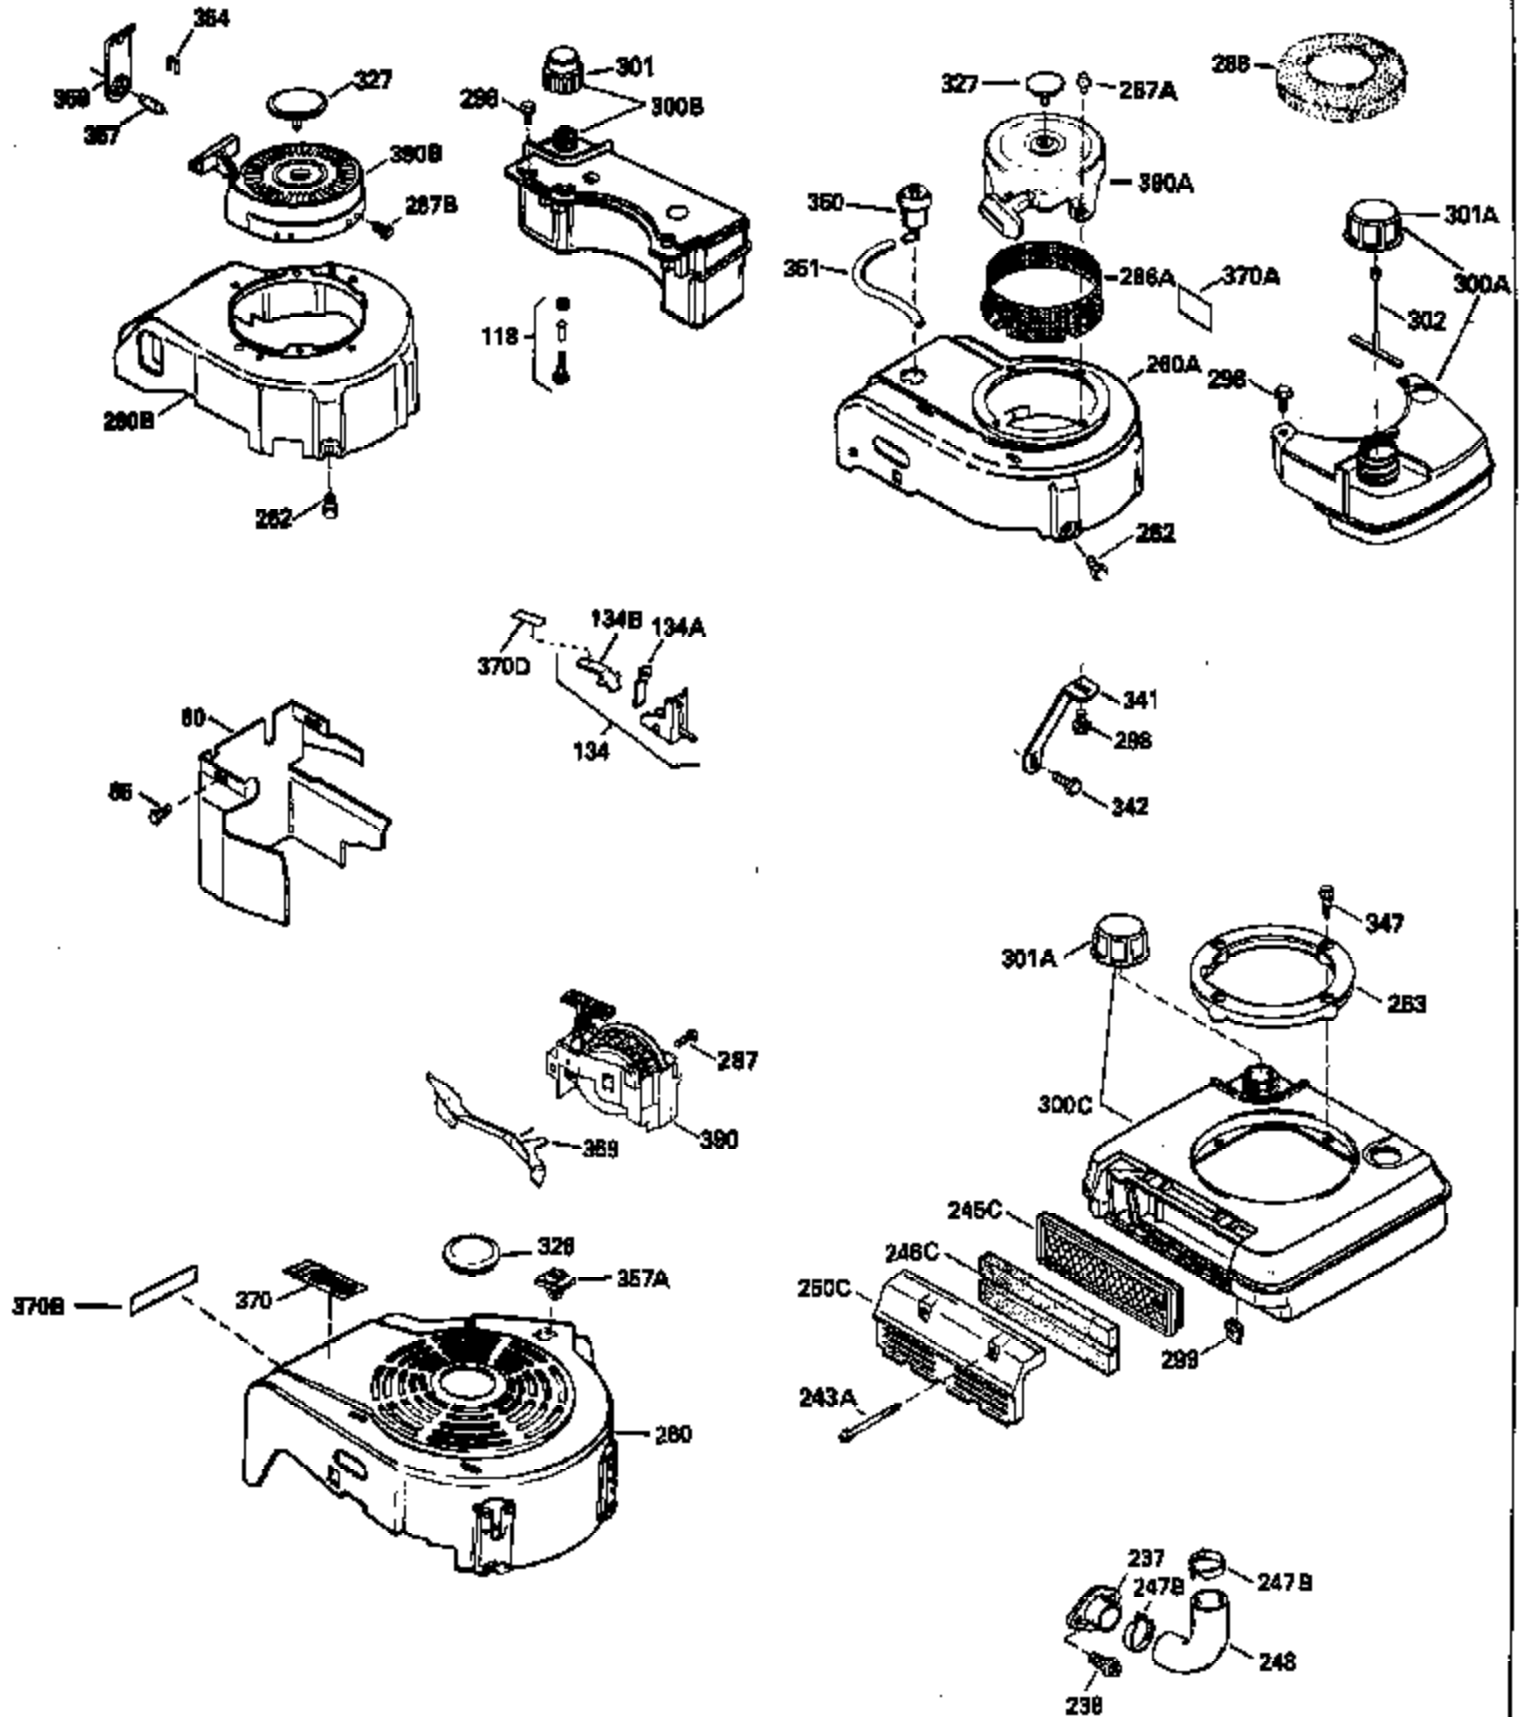

ILLUSTRATION SHOWS TYPICAL PARTS ONLY. ORDER BY PART NUMBER. PARTS NOT LISTED ARE SUPPLIED BY OEM.

Ref #	Part Number	Qty	Description
118	730194		Rope Guide Kit (Use as required with 34476 fuel tank)
237	32971		Adapter, Air cleaner
238	650709		Screw, 10-32 x 7/16"
243A	650899		Screw, 10-32 x 2-3/32"
245C	35500		Air Cleaner Filter
246C	35705		Filter, Pre-Air (Optional)
247B	35505		Clamp, Air cleaner tube
248	35504		Tube, Air cleaner
250C	35503		Cover, Air cleaner
260B	35497		Housing, Blower
262	650831		Screw, 1/4-20 x 15/32"
263	35502		Ring, Shroud
287A	650735		Screw, 10-24 x 3/8" (Use as required)
287A			Pop Rivet, (3/16" Dia.)(Purchase locally)
287B	650884		Screw, 8-32 x 1/2"
299	650900		Clip, "U" Type Nut, 10-32
300C	35501A		Shroud & Tank Ass'y. (Incl. 299 & 301 A)
301A	35355		Fuel Cap
327	35932		Plug, Starter
347	650898		Screw, 10-32 x 27/32"
390B	590621		Rewind Starter (Refer to Division 5, Section C, page 34 or Fiche 8, Grid G-9 for breakdown)