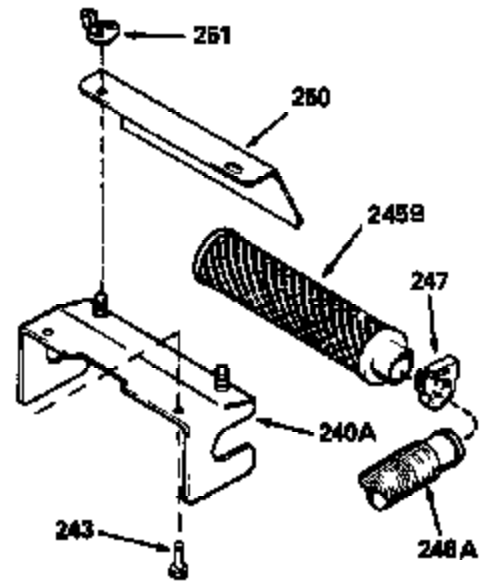

Ref #	Part Number	Qty	Description
19	31361		Spring, Extension
69	35261		* Gasket, Mounting flange
182	6201		Screw, 1/4-28 x 7/8"
185	31384A		Pipe, Intake (Incl. 224)
186	34337		Link, Governor spring
209	30200		Screw, 10-24 x 9/16"
223	650451		Screw, 1/4-20 x 1"
237	32971		Adapter, Air cleaner
238	650709		Screw, 10-32 x 7/16"
239A	35815		* Gasket, Air cleaner
246B	35435		Filter, Pre-Air (Use as required)