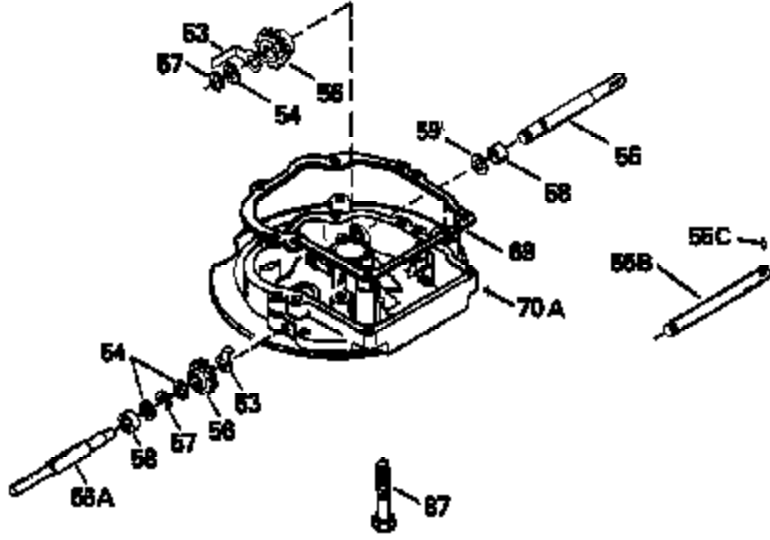

Ref #	Part Number	Qty	Description
19	31361		Spring, Extension
69	35261		* Gasket, Mounting flange
182	6201		Screw, 1/4-28 x 7/8"
185	31384A		Pipe, Intake (Incl. 224)
186	34337		Link, Governor spring
209	30200		Screw, 10-24 x 9/16"
223	650451		Screw, 1/4-20 x 1"
237	32971		Adapter, Air cleaner
238	650709		Screw, 10-32 x 7/16"
239A	35815		* Gasket, Air cleaner
246B	35435		Filter, Pre-Air (Use as required)