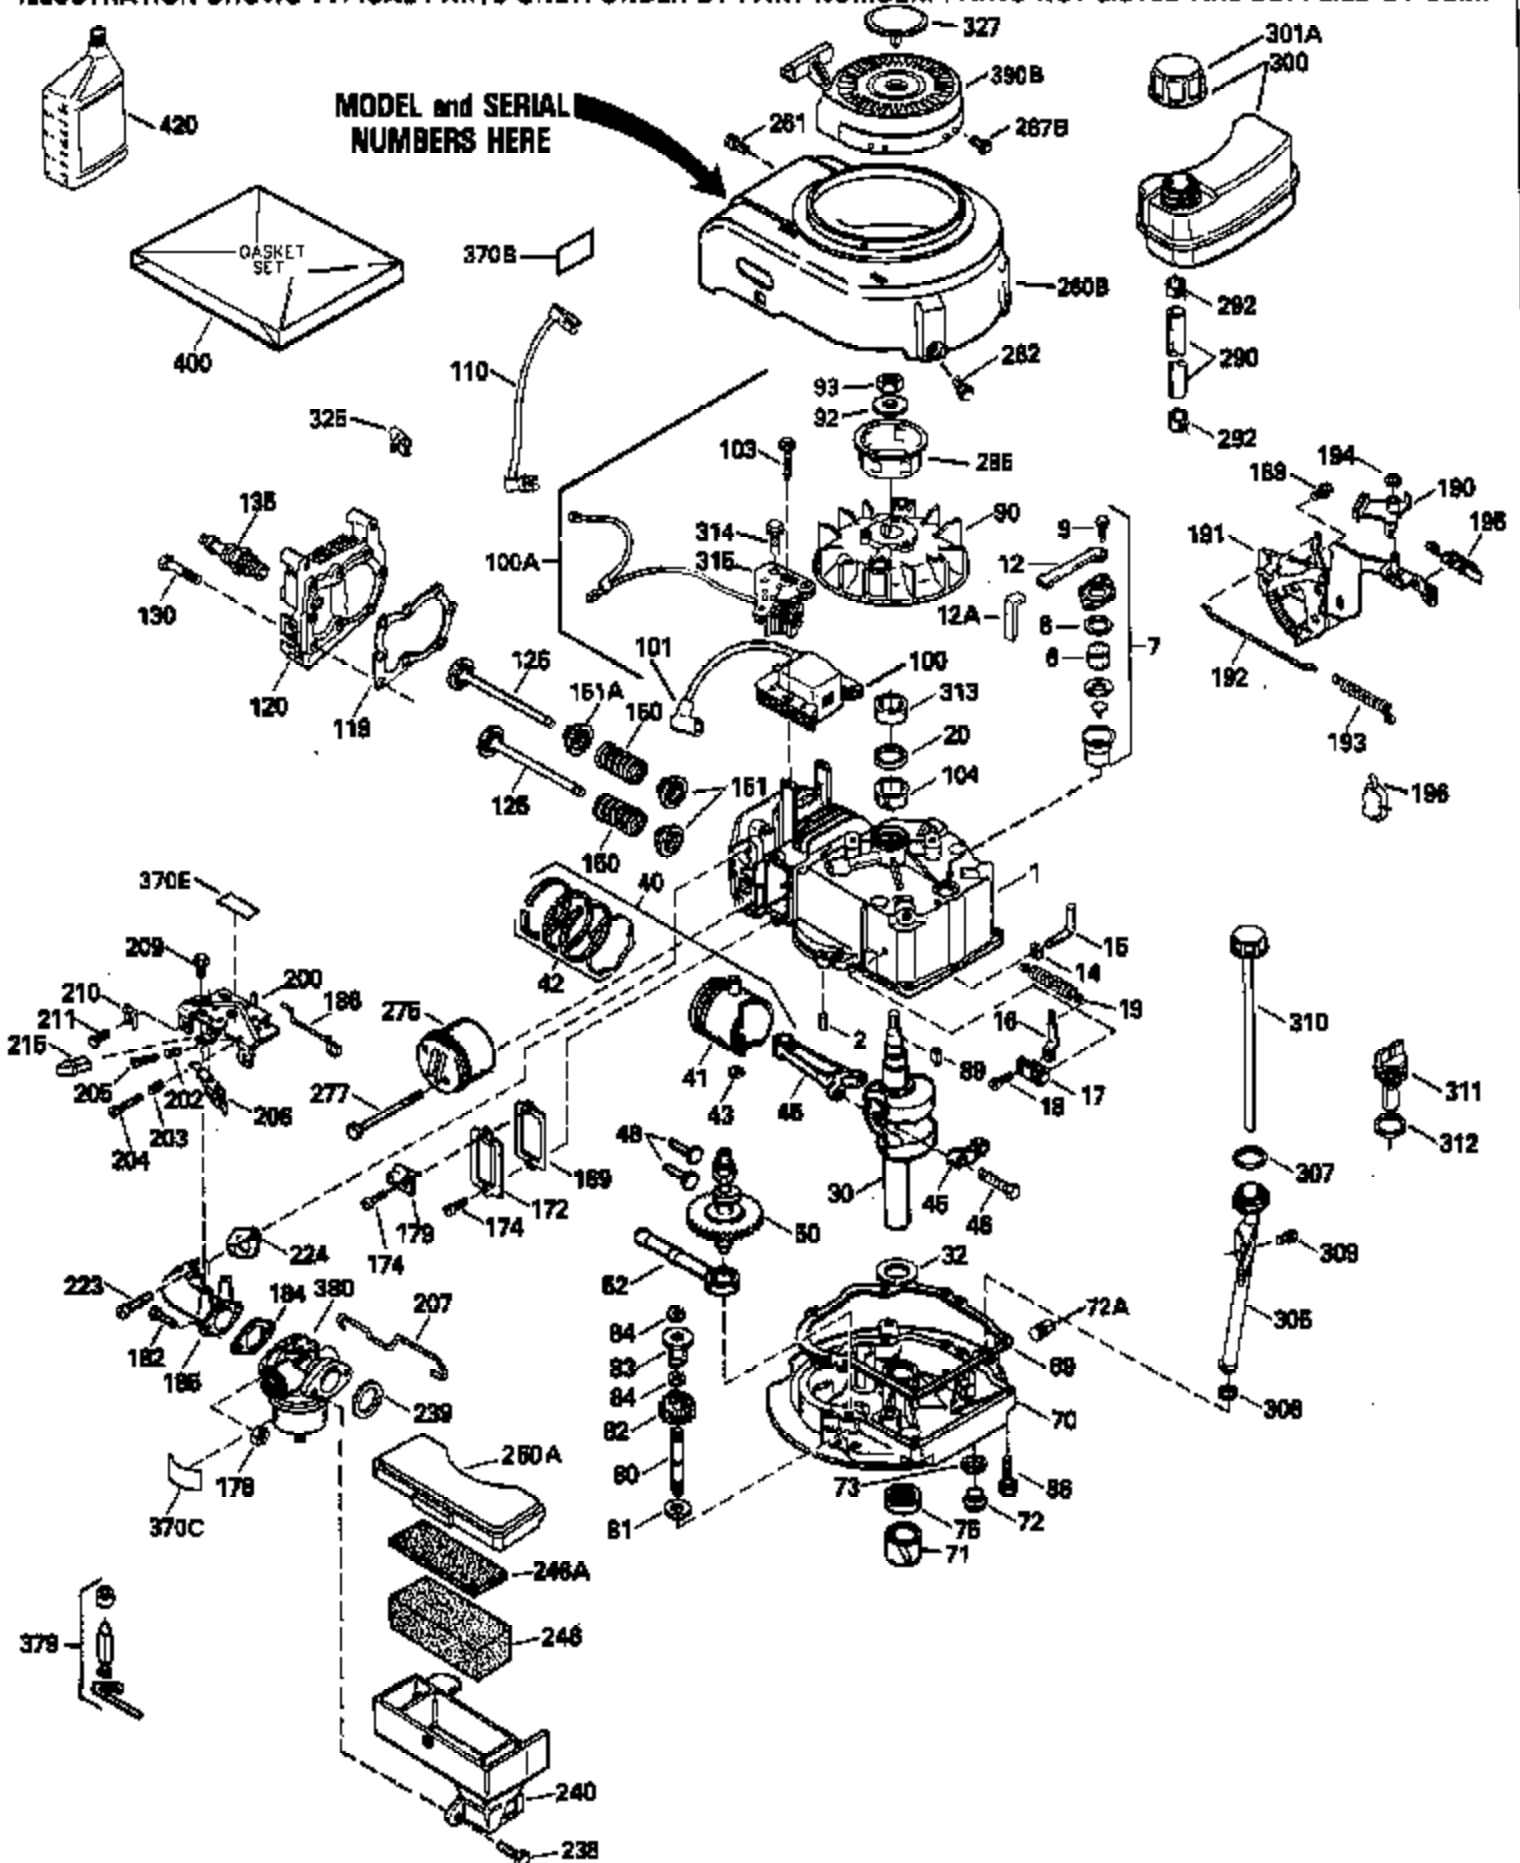

ILLUSTRATION SHOWS TYPICAL PARTS ONLY. ORDER BY PART NUMBER. PARTS NOT LISTED ARE SUPPLIED BY OEM.

Ref #	Part Number	Qty	Description
1	34975		Cylinder Ass'y. (Incl. 2, 8, 9 & 20) (2-1/2")
2	26727		Pin, Dowel
6	33734		Element, Breather
7	34214A		Breather Ass'y. (Incl. 6, 8, 9, 12 & 12A)
8	33735		* Gasket, Breather
9	30200		Screw, 10-24 x 9/16"
12	35496		Tube, Breather
14	28277		Washer
15	30589		Rod, Governor (Incl. 14)
16	31383A		Lever, Governor
17	31335		Clamp, Governor lever
18	650548		Screw, 8-32 x 5/16"
19	31361		Spring, Extension
20	32600		Seal, Oil
30	34463		Crankshaft Ass'y.
40	34514		Piston, Pin & Ring Set (Std.) (2-1/2" Bore)
40	34515		Piston, Pin & Ring Set (.010" OS)
40	34516		Piston, Pin & Ring Set (.020" OS)
41	32538B		Piston & Pin Ass'y. (Incl. 43)(Std.)(2-1/2")
41	32548B		Piston & Pin Ass'y. (Incl. 43) (.010" OS)
41	32549B		Piston & Pin Ass'y. (Incl. 43) (.020" OS)
42	28986		Ring Set (Std.) (2-1/2" Bore)
42	28987		Ring Set (.010" OS)
42	28988		Ring Set (.020" OS)
43	20381		Ring, Piston pin retaining
45	30963B		Rod Assy., Connecting (Incl. 46)
46	32610A		Bolt, Connecting rod
48	27241		Lifter, Valve
50	33553		Camshaft (MCR)
52	29914		Oil Pump Assy.
69	35261		* Gasket, Mounting flange
70	35651B		Mounting Flange (Incl. 72, 72A, 73, 7 5 & 80)
72	30572		Plug, Oil drain (Incl. 73)
73	28833		* Drain Plug Gasket (Not req. W/plastic plug)
75	26208		Seal, Oil
80	30574		Shaft, Governor
81	30590A		Washer, Flat
82	30591		Gear Assy., Governor (Incl. 81)
83	30588A		Spool, Governor
84	29193		Ring, Retaining
86	650488		Screw, 1/4-20 x 1-1/4"
89	611004		Flywheel Key
90	611112		Flywheel
92	650815		Washer, Belleville
93	650816		Nut, Flywheel
100	730207		Magneto-to-Solid State Conversion Kit (Includes solid state module, solid state flywheel key, and instructions.)(Use as required on external ignition engines only.)
100	34443A		Solid State Assy.
103	650814		Screw, Torx T-15, 10-24 x 1"
110	34961		Ground Wire
110	34232		Ground Wire
119	29953C		* Gasket, Cylinder head
120	34335		Head, Cylinder
125	29313C		Exhaust Valve (Std.) (Incl. 151)
125	29315C		Exhaust Valve (1/32" OS) (Incl. 151)
126	29314B		Intake Valve (Std.) (Incl. 151)