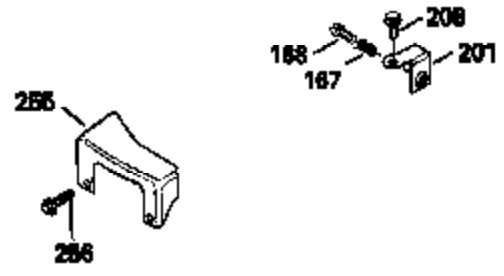

Ref #	Part Number	Qty	Description
19	31361		Spring, Extension
69	35261		* Gasket, Mounting flange
182	6201		Screw, 1/4-28 x 7/8"
185	31384A		Pipe, Intake (Incl. 224)
186	34337		Link, Governor spring
209	30200		Screw, 10-24 x 9/16"
223	650451		Screw, 1/4-20 x 1"
237	32971		Adapter, Air cleaner
238	650709		Screw, 10-32 x 7/16"
239A	35815		* Gasket, Air cleaner
246B	35435		Filter, Pre-Air (Use as required)