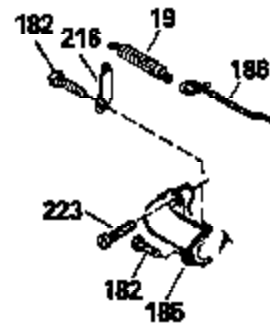

Ref #	Part Number	Qty	Description
19	31361		Spring, Extension
69	35261		* Gasket, Mounting flange
182	6201		Screw, 1/4-28 x 7/8"
185	31384A		Pipe, Intake (Incl. 224)
186	34337		Link, Governor spring
209	30200		Screw, 10-24 x 9/16"
223	650451		Screw, 1/4-20 x 1"
237	32971		Adapter, Air cleaner
238	650709		Screw, 10-32 x 7/16"
239A	35815		* Gasket, Air cleaner
246B	35435		Filter, Pre-Air (Use as required)