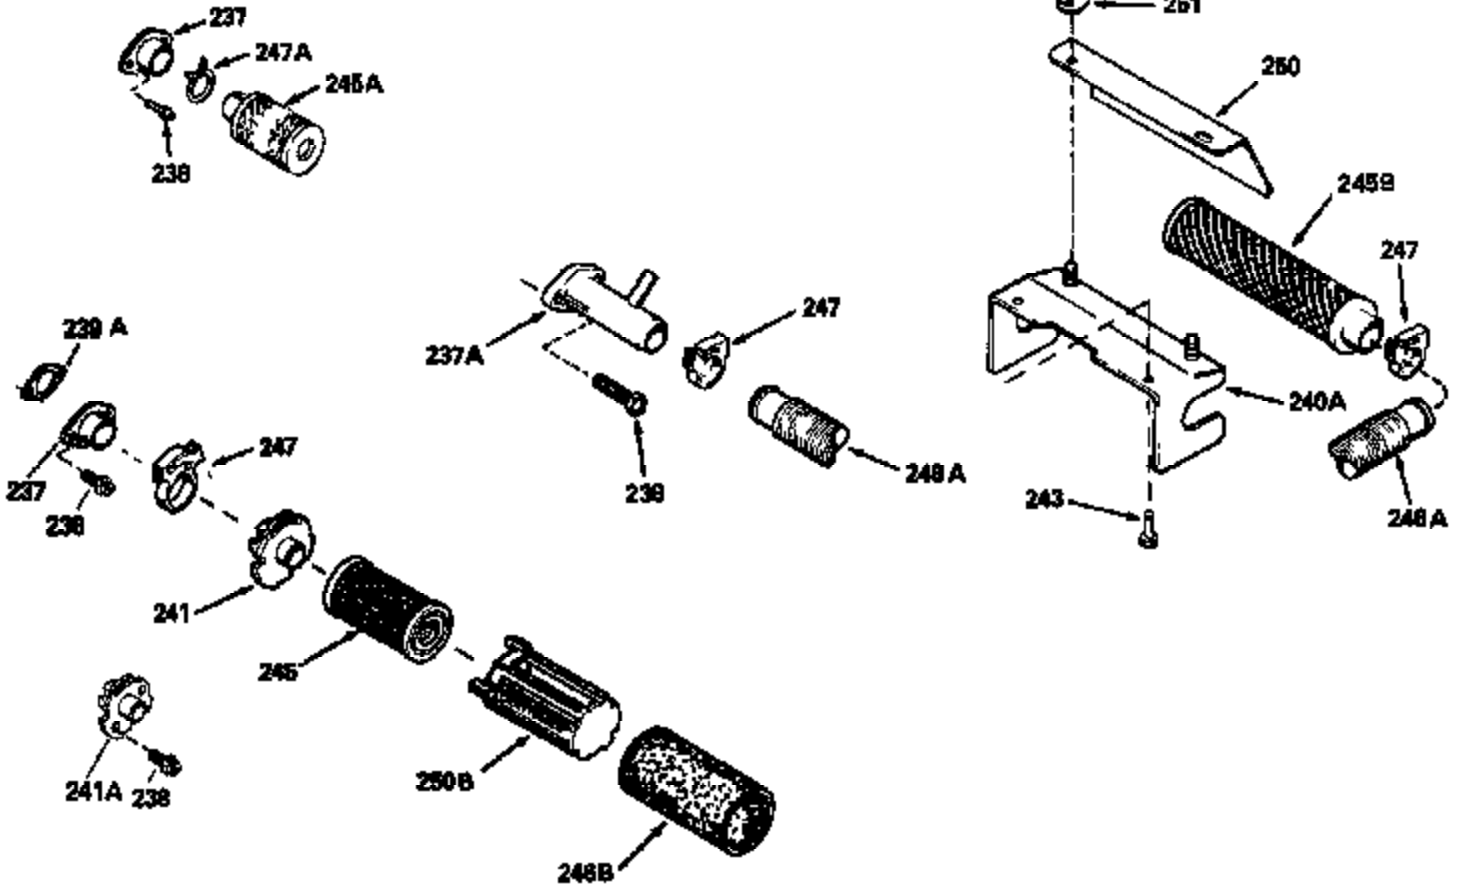

Ref #	Part Number	Qty	Description
19	31361		Spring, Extension
69	35261		* Gasket, Mounting flange
182	6201		Screw, 1/4-28 x 7/8"
185	31384A		Pipe, Intake (Incl. 224)
186	34337		Link, Governor spring
209	30200		Screw, 10-24 x 9/16"
223	650451		Screw, 1/4-20 x 1"
237	32971		Adapter, Air cleaner
238	650709		Screw, 10-32 x 7/16"
239A	35815		* Gasket, Air cleaner
246B	35435		Filter, Pre-Air (Use as required)