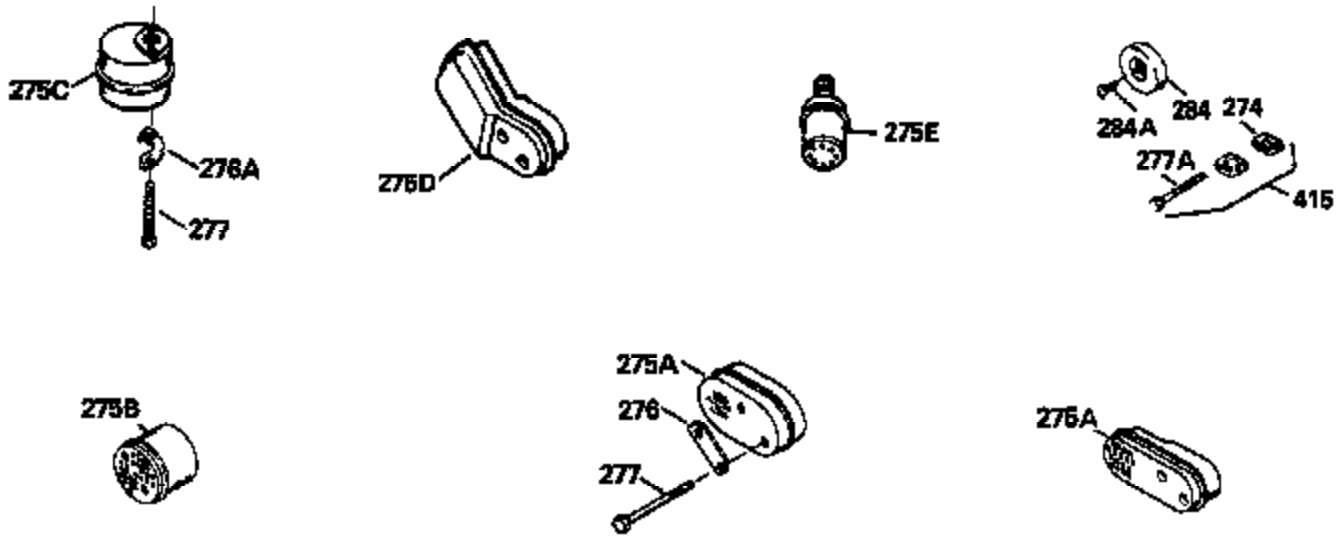

Ref #	Part Number	Qty	Description
189	650839		Screw, 1/4-20 x 3/8"
190	35831		Lever, Brake
191	35041A		Bracket Assy., S.E. Brake (Incl. 195)
194	32309		Ring, Retaining
195	610973		Terminal Assy.
210	27793		Clip, Conduit
211	28942		Screw, 10-32 x 3/8"
274	26754A		* Gasket, Exhaust (Use as required)
275A	391019		Muffler
277	650795		Screw, 1/4-20 x 2-1/4"
277A	30063		Screw, 1/4-20 x 1/2" (Use as required)
370F	34387		Decal, Instruction (Optional)
415	730162		Muffler Adap.Kit(Incl.274,277A)(Use a s req.)
430	730574		Debris Screen Kit (Incl. 370F,431-433)(Opt.)
431	35596		Screen, Debris (Optional)
432	35597		Bracket, Debris screen (Optional)
433	650910		Screw, 8-32 x 1/4" (Optional)