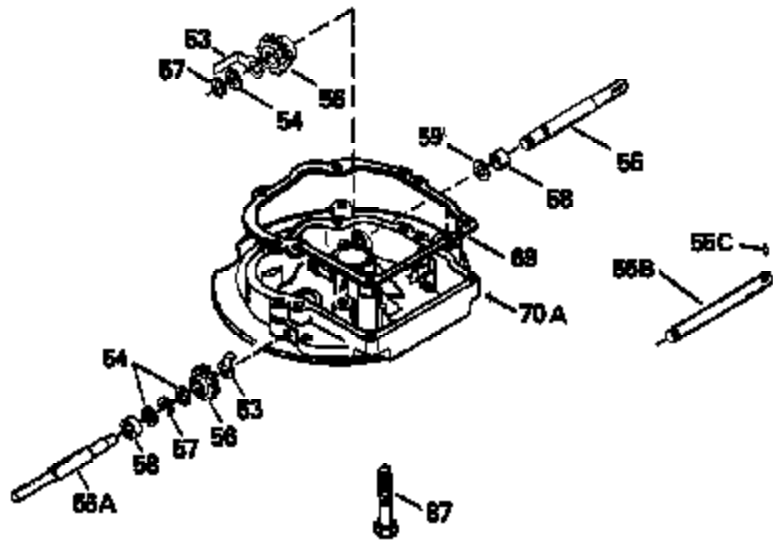

ILLUSTRATION SHOWS TYPICAL PARTS ONLY. ORDER BY PART NUMBER. PARTS NOT LISTED ARE SUPPLIED BY OEM.

Ref #	Part Number	Qty	Description
118	730194		Rope Guide Kit (Use as required with 34476 fuel tank)
237	32971		Adapter, Air cleaner
238	650709		Screw, 10-32 x 7/16"
243A	650899		Screw, 10-32 x 2-3/32"
245C	35500		Air Cleaner Filter
246C	35705		Filter, Pre-Air (Optional)
247B	35505		Clamp, Air cleaner tube
248	35504		Tube, Air cleaner
250C	35503		Cover, Air cleaner
260B	35497		Housing, Blower
262	650831		Screw, 1/4-20 x 15/32"
263	35502		Ring, Shroud
287A	650735		Screw, 10-24 x 3/8" (Use as required)
287A			Pop Rivet, (3/16" Dia.)(Purchase locally)
287B	650884		Screw, 8-32 x 1/2"
299	650900		Clip, "U" Type Nut, 10-32
300C	35501A		Shroud & Tank Ass'y. (Incl. 299 & 301 A)
301A	35355		Fuel Cap
327	35932		Plug, Starter
347	650898		Screw, 10-32 x 27/32"
390B	590621		Rewind Starter (Refer to Division 5, Section C, page 34 or Fiche 8, Grid G-9 for breakdown)

Ref #	Part Number	Qty	Description
	19 31361		Spring, Extension
	53 31745		Tang, Washer
	54 31747		Washer, Flat
	55A 35152		Shaft, P.T.O.
	56 31746		Left Hand Worm Gear
	57 33537		Ring, Retaining
	58 31744		Seal, Oil
	69 35261		* Gasket, Mounting flange
	70A 33535B		Flange Ass'y. (Incl.58, 72, 72A, 73, 75 & 80)
	87 650492		Screw, 1/4-20 x 2-1/4"
	182 6201		Screw, 1/4-28 x 7/8"
	185 31384A		Pipe, Intake (Incl. 224)
	186 34337		Link, Governor spring
	209 30200		Screw, 10-24 x 9/16"
	223 650451		Screw, 1/4-20 x 1"
	237 32971		Adapter, Air cleaner
	238 650709		Screw, 10-32 x 7/16"
	239A 35815		* Gasket, Air cleaner
	246B 35435		Filter, Pre-Air (Use as required)