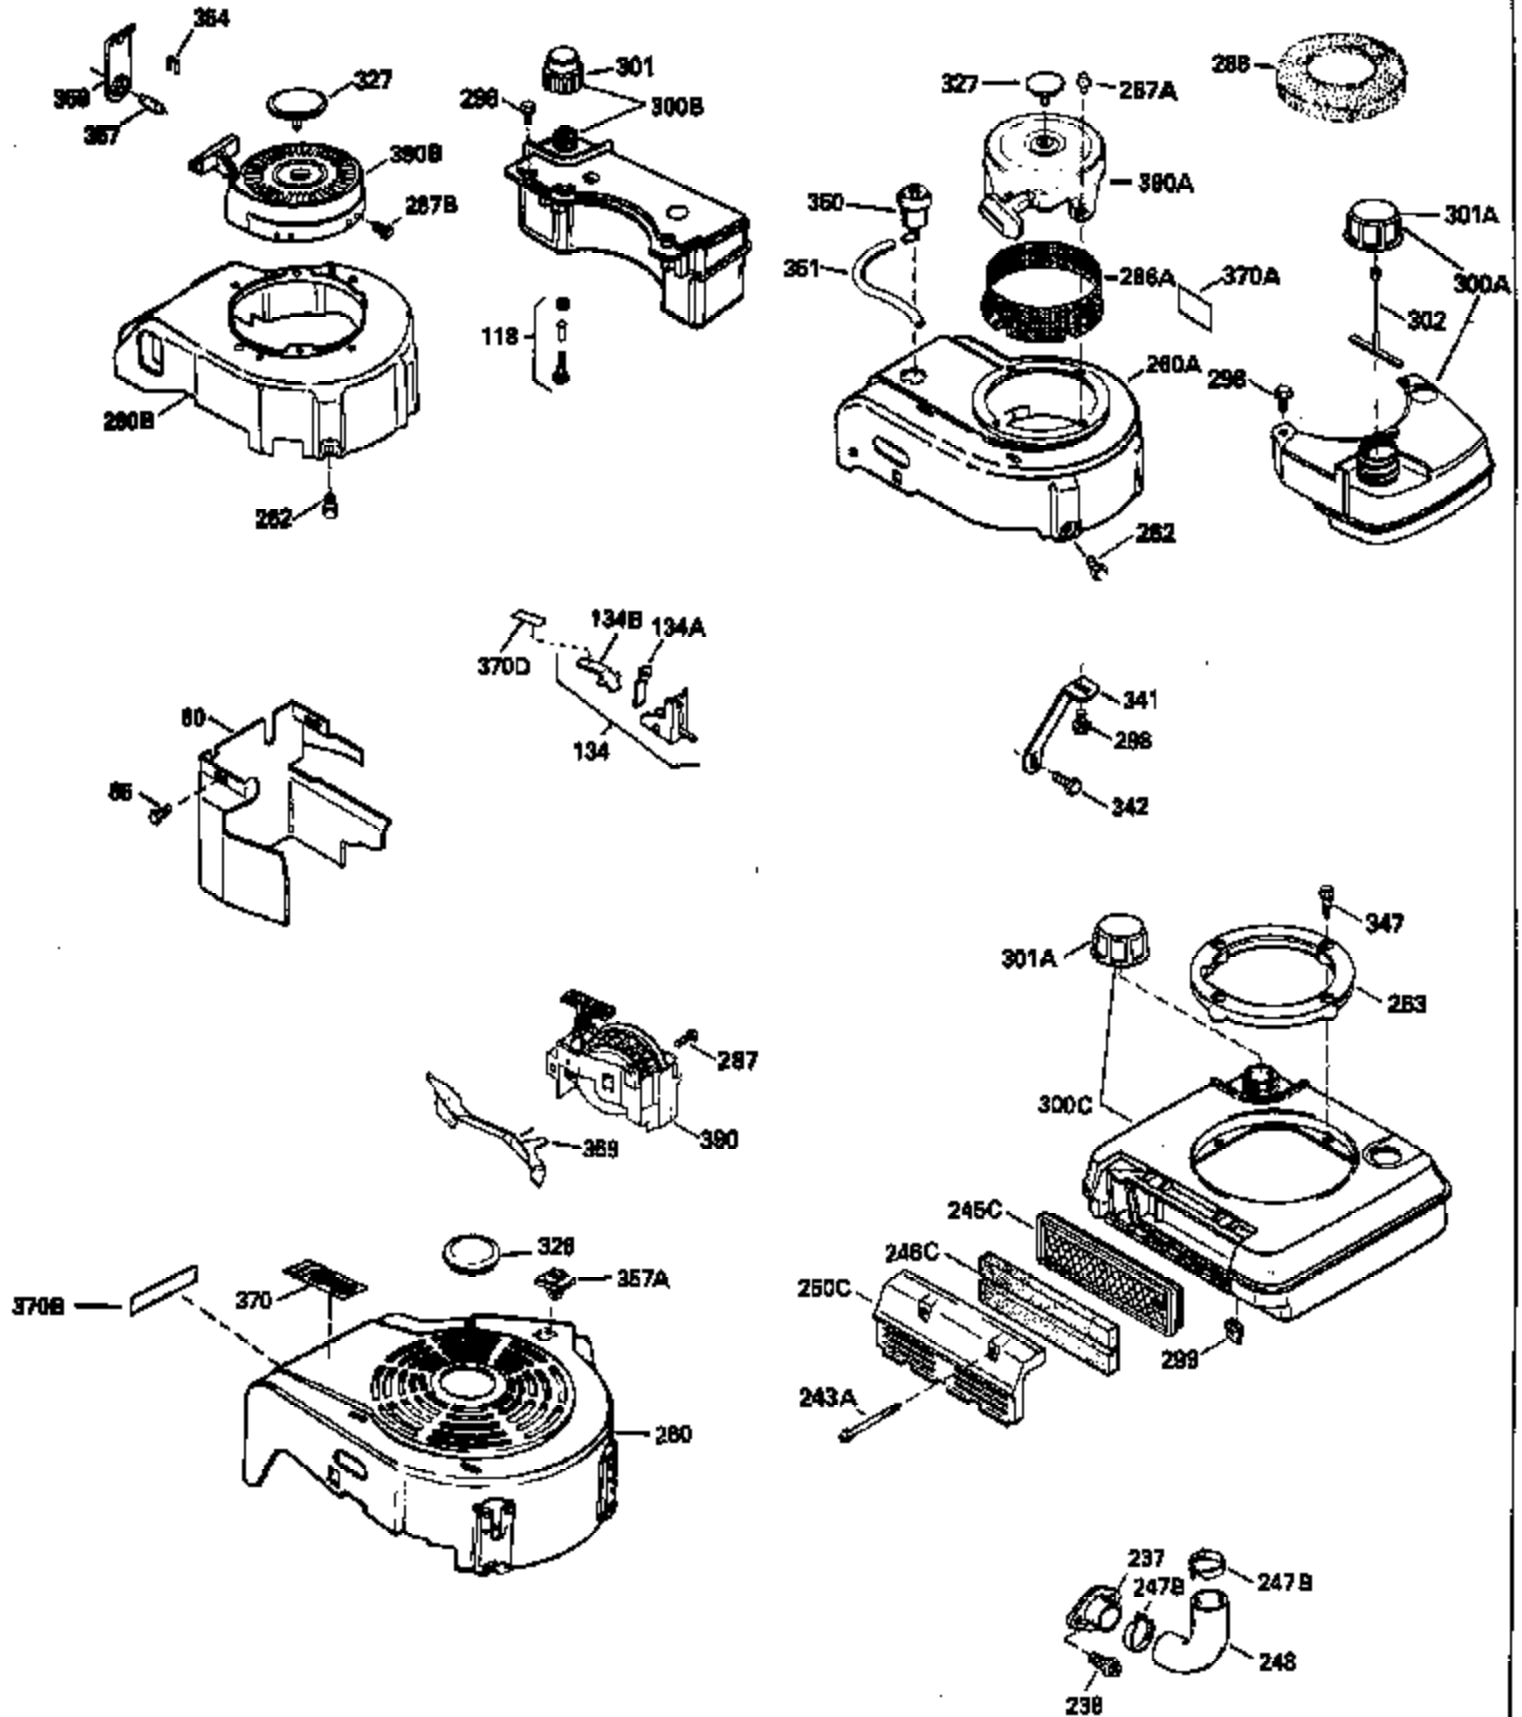

ILLUSTRATION SHOWS TYPICAL PARTS ONLY. ORDER BY PART NUMBER. PARTS NOT LISTED ARE SUPPLIED BY OEM.

Ref #	Part Number	Qty	Description
118	730194		Rope Guide Kit (Use as required with 34476 fuel tank)
237	32971		Adapter, Air cleaner
238	650709		Screw, 10-32 x 7/16"
243A	650899		Screw, 10-32 x 2-3/32"
245C	35500		Air Cleaner Filter
246C	35705		Filter, Pre-Air (Optional)
247B	35505		Clamp, Air cleaner tube
248	35504		Tube, Air cleaner
250C	35503		Cover, Air cleaner
260B	35497		Housing, Blower
262	650831		Screw, 1/4-20 x 15/32"
263	35502		Ring, Shroud
287A	650735		Screw, 10-24 x 3/8" (Use as required)
287A			Pop Rivet, (3/16" Dia.)(Purchase locally)
287B	650884		Screw, 8-32 x 1/2"
299	650900		Clip, "U" Type Nut, 10-32
300C	35501A		Shroud & Tank Ass'y. (Incl. 299 & 301 A)
301A	35355		Fuel Cap
327	35932		Plug, Starter
347	650898		Screw, 10-32 x 27/32"
390B	590621		Rewind Starter (Refer to Division 5, Section C, page 34 or Fiche 8, Grid G-9 for breakdown)