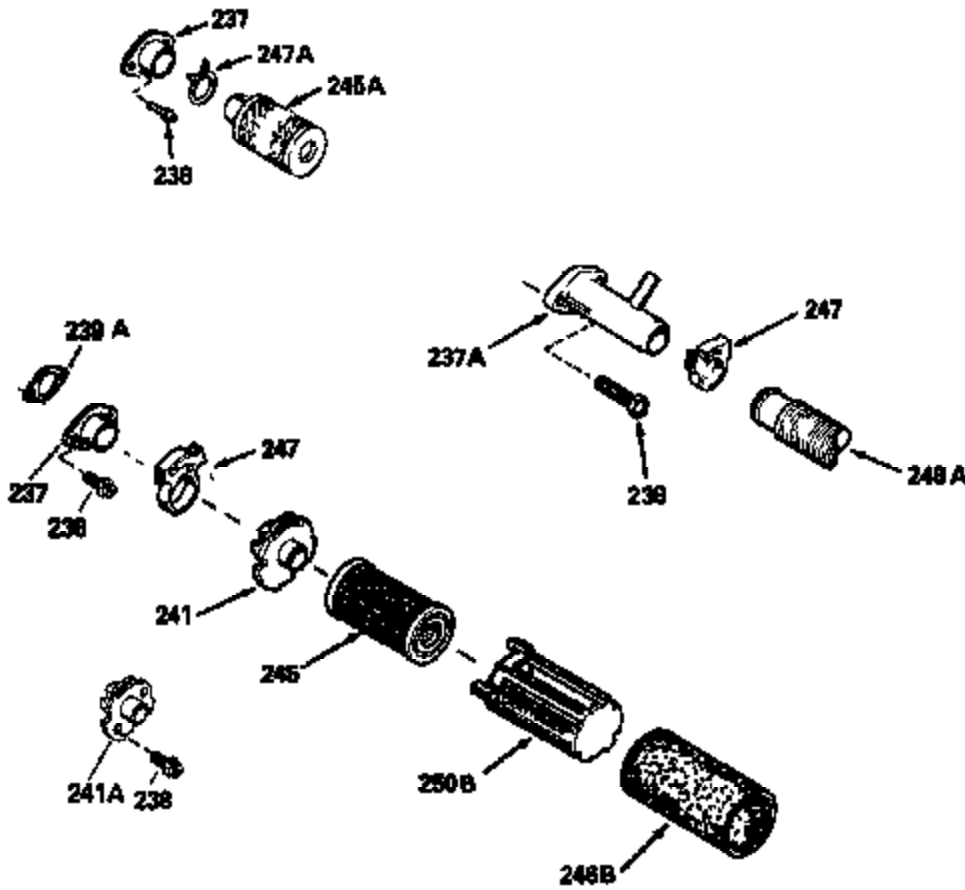

ILLUSTRATION SHOWS TYPICAL PARTS ONLY. ORDER BY PART NUMBER. PARTS NOT LISTED ARE SUPPLIED BY OEM.

Ref #	Part Number	Qty	Description
118	730194		Rope Guide Kit (Use as required with 34476 fuel tank)
237	32971		Adapter, Air cleaner
238	650709		Screw, 10-32 x 7/16"
243A	650899		Screw, 10-32 x 2-3/32"
245C	35500		Air Cleaner Filter
246C	35705		Filter, Pre-Air (Optional)
247B	35505		Clamp, Air cleaner tube
248	35504		Tube, Air cleaner
250C	35503		Cover, Air cleaner
260B	35497		Housing, Blower
262	650831		Screw, 1/4-20 x 15/32"
263	35502		Ring, Shroud
287A	650735		Screw, 10-24 x 3/8" (Use as required)
287A			Pop Rivet, (3/16" Dia.)(Purchase locally)
287B	650884		Screw, 8-32 x 1/2"
299	650900		Clip, "U" Type Nut, 10-32
300C	35501A		Shroud & Tank Ass'y. (Incl. 299 & 301 A)
301A	35355		Fuel Cap
327	35932		Plug, Starter
347	650898		Screw, 10-32 x 27/32"
390B	590621		Rewind Starter (Refer to Division 5, Section C, page 34 or Fiche 8, Grid G-9 for breakdown)

Ref #	Part Number	Qty	Description
	19 31361		Spring, Extension
	53 31745		Tang, Washer
	54 31747		Washer, Flat
	55A 35152		Shaft, P.T.O.
	56 33401		Right Hand Worm Gear
	57 33537		Ring, Retaining
	58 31744		Seal, Oil
	69 35261		* Gasket, Mounting flange
	70A 33535B		Flange Ass'y. (Incl.58, 72, 72A, 73, 75 & 80)
	87 650492		Screw, 1/4-20 x 2-1/4"
	182 6201		Screw, 1/4-28 x 7/8"
	185 31384A		Pipe, Intake (Incl. 224)
	186 34337		Link, Governor spring
	209 30200		Screw, 10-24 x 9/16"
	223 650451		Screw, 1/4-20 x 1"
	237 32971		Adapter, Air cleaner
	238 650709		Screw, 10-32 x 7/16"
	239A 35815		* Gasket, Air cleaner
	246B 35435		Filter, Pre-Air (Use as required)