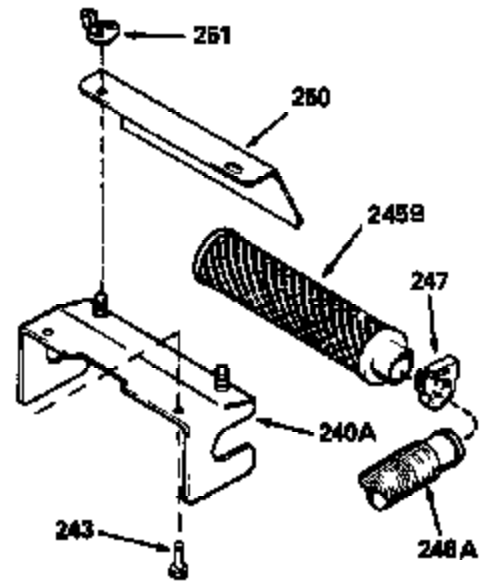

ILLUSTRATION SHOWS TYPICAL PARTS ONLY. ORDER BY PART NUMBER. PARTS NOT LISTED ARE SUPPLIED BY OEM.

Ref #	Part Number	Qty	Description
118	730194		Rope Guide Kit (Use as required with 34476 fuel tank)
237	32971		Adapter, Air cleaner
238	650709		Screw, 10-32 x 7/16"
243A	650899		Screw, 10-32 x 2-3/32"
245C	35500		Air Cleaner Filter
246C	35705		Filter, Pre-Air (Optional)
247B	35505		Clamp, Air cleaner tube
248	35504		Tube, Air cleaner
250C	35503		Cover, Air cleaner
260B	35497		Housing, Blower
262	650831		Screw, 1/4-20 x 15/32"
263	35502		Ring, Shroud
287A	650735		Screw, 10-24 x 3/8" (Use as required)
287A			Pop Rivet, (3/16" Dia.)(Purchase locally)
287B	650884		Screw, 8-32 x 1/2"
299	650900		Clip, "U" Type Nut, 10-32
300C	35501A		Shroud & Tank Ass'y. (Incl. 299 & 301 A)
301A	35355		Fuel Cap
327	35932		Plug, Starter
347	650898		Screw, 10-32 x 27/32"
390B	590621		Rewind Starter (Refer to Division 5, Section C, page 34 or Fiche 8, Grid G-9 for breakdown)

Ref #	Part Number	Qty	Description
	19 31361		Spring, Extension
	53 31745		Tang, Washer
	54 31747		Washer, Flat
	55A 35152		Shaft, P.T.O.
	56 33401		Right Hand Worm Gear
	57 33537		Ring, Retaining
	58 31744		Seal, Oil
	69 35261		* Gasket, Mounting flange
	70A 33535B		Flange Ass'y. (Incl.58, 72, 72A, 73, 75 & 80)
	87 650492		Screw, 1/4-20 x 2-1/4"
	182 6201		Screw, 1/4-28 x 7/8"
	185 31384A		Pipe, Intake (Incl. 224)
	186 34337		Link, Governor spring
	209 30200		Screw, 10-24 x 9/16"
	223 650451		Screw, 1/4-20 x 1"
	237 32971		Adapter, Air cleaner
	238 650709		Screw, 10-32 x 7/16"
	239A 35815		* Gasket, Air cleaner
	246B 35435		Filter, Pre-Air (Use as required)