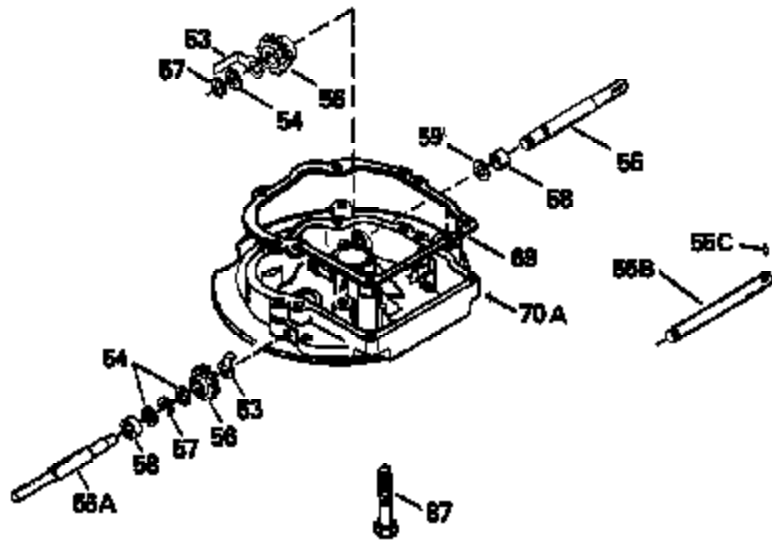

ILLUSTRATION SHOWS TYPICAL PARTS ONLY. ORDER BY PART NUMBER. PARTS NOT LISTED ARE SUPPLIED BY OEM.

Ref #	Part Number	Qty	Description
118	730194		Rope Guide Kit (Use as required with 34476 fuel tank)
237	32971		Adapter, Air cleaner
238	650709		Screw, 10-32 x 7/16"
243A	650899		Screw, 10-32 x 2-3/32"
245C	35500		Air Cleaner Filter
246C	35705		Filter, Pre-Air (Optional)
247B	35505		Clamp, Air cleaner tube
248	35504		Tube, Air cleaner
250C	35503		Cover, Air cleaner
260B	35497		Housing, Blower
262	650831		Screw, 1/4-20 x 15/32"
263	35502		Ring, Shroud
287A	650735		Screw, 10-24 x 3/8" (Use as required)
287A			Pop Rivet, (3/16" Dia.)(Purchase locally)
287B	650884		Screw, 8-32 x 1/2"
299	650900		Clip, "U" Type Nut, 10-32
300C	35501A		Shroud & Tank Ass'y. (Incl. 299 & 301 A)
301A	35355		Fuel Cap
327	35932		Plug, Starter
347	650898		Screw, 10-32 x 27/32"
390B	590621		Rewind Starter (Refer to Division 5, Section C, page 34 or Fiche 8, Grid G-9 for breakdown)

Ref #	Part Number	Qty	Description
	19 31361		Spring, Extension
	53 31745		Tang, Washer
	54 31747		Washer, Flat
	55A 35152		Shaft, P.T.O.
	56 33401		Right Hand Worm Gear
	57 33537		Ring, Retaining
	58 31744		Seal, Oil
	69 35261		* Gasket, Mounting flange
	70A 33535B		Flange Ass'y. (Incl.58, 72, 72A, 73, 75 & 80)
	87 650492		Screw, 1/4-20 x 2-1/4"
	182 6201		Screw, 1/4-28 x 7/8"
	185 31384A		Pipe, Intake (Incl. 224)
	186 34337		Link, Governor spring
	209 30200		Screw, 10-24 x 9/16"
	223 650451		Screw, 1/4-20 x 1"
	237 32971		Adapter, Air cleaner
	238 650709		Screw, 10-32 x 7/16"
	239A 35815		* Gasket, Air cleaner
	246B 35435		Filter, Pre-Air (Use as required)