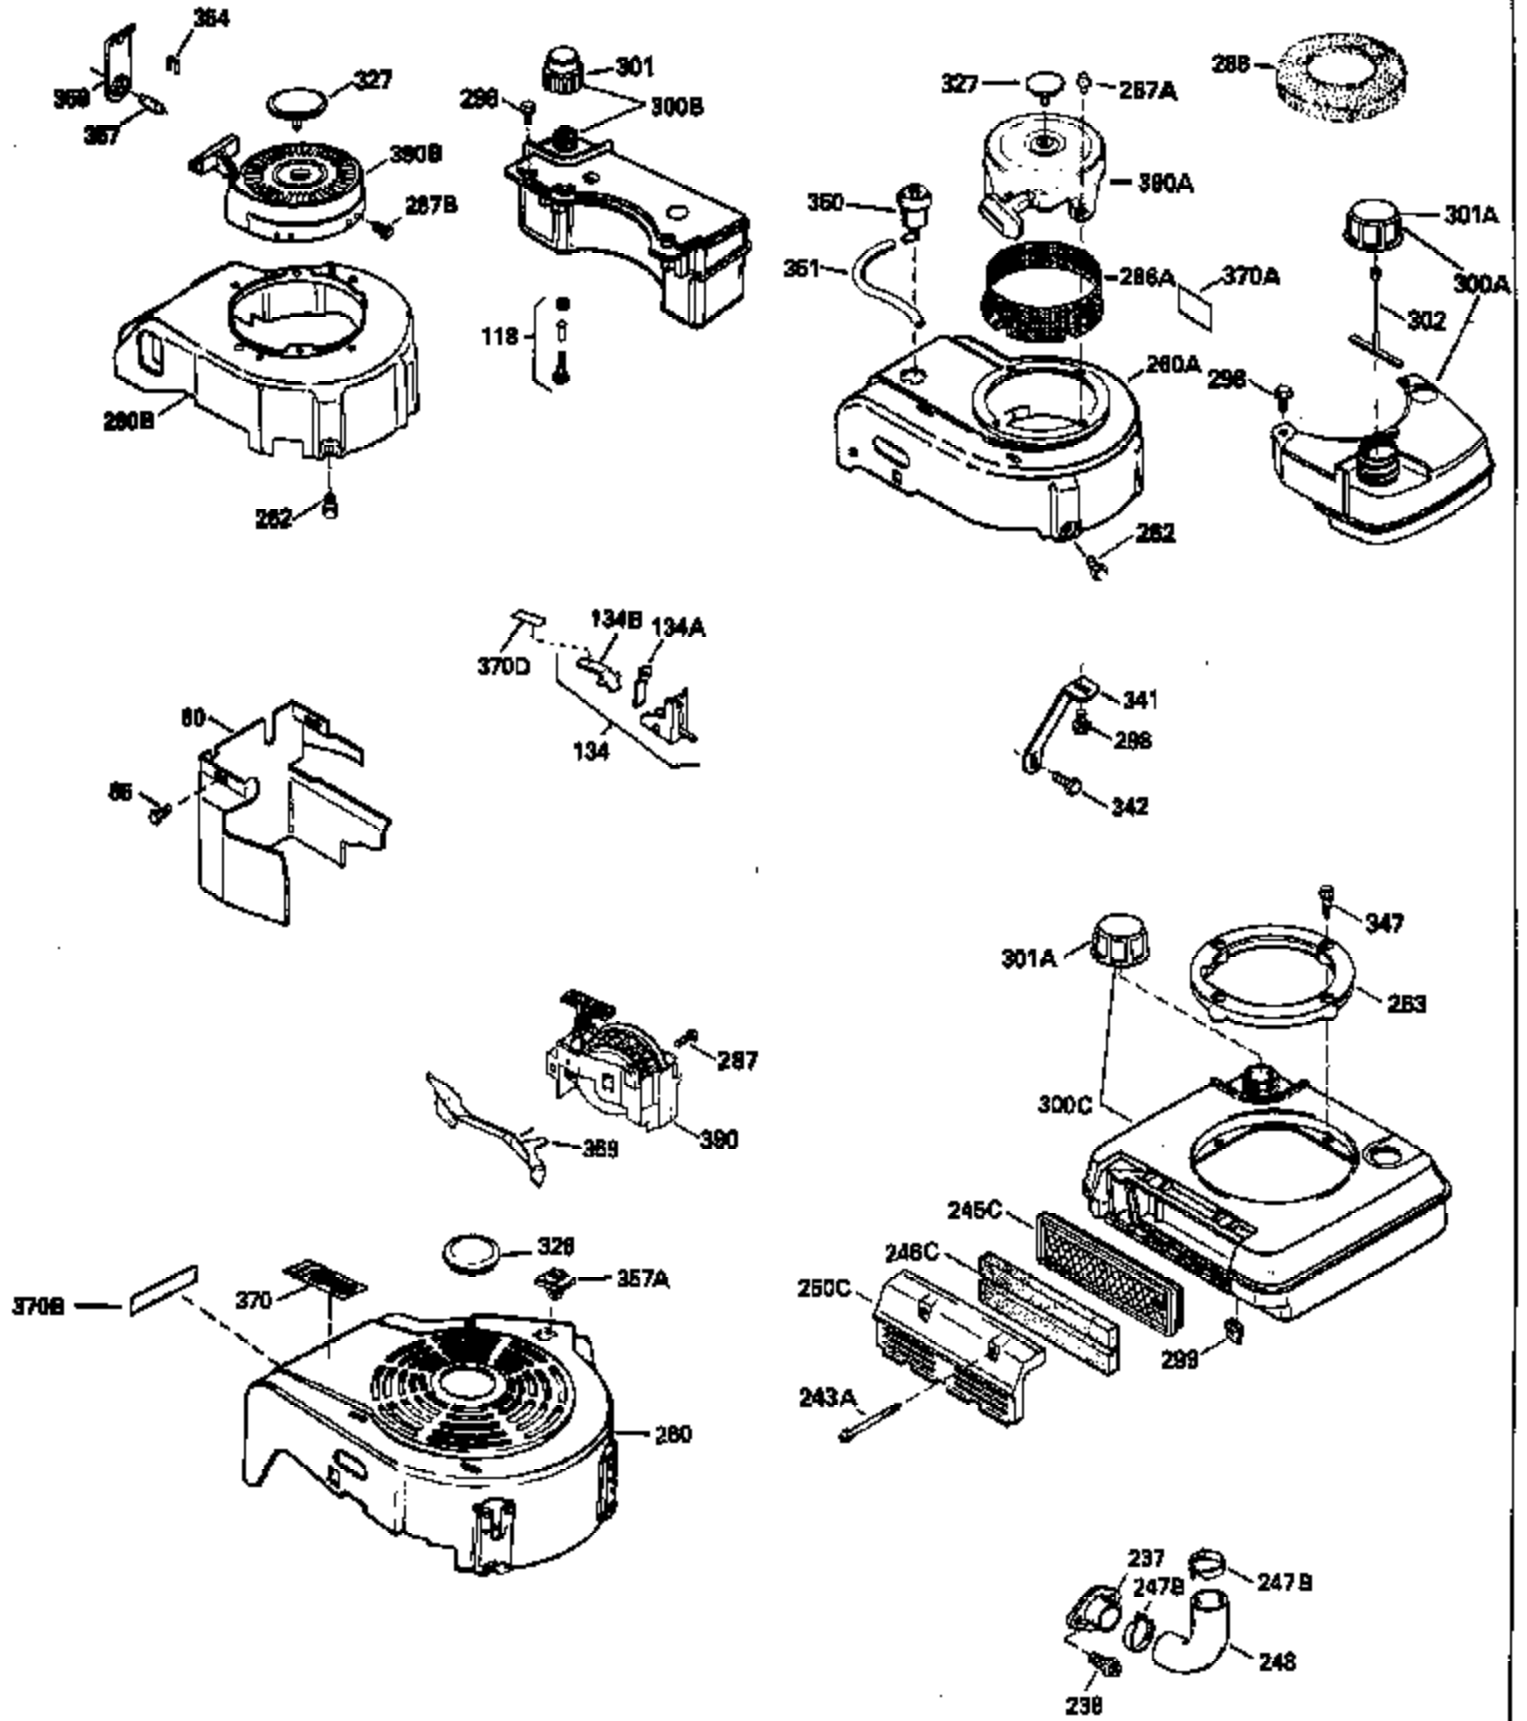

ILLUSTRATION SHOWS TYPICAL PARTS ONLY. ORDER BY PART NUMBER. PARTS NOT LISTED ARE SUPPLIED BY OEM.

Ref #	Part Number	Qty	Description
118	730194		Rope Guide Kit (Use as required with 34476 fuel tank)
237	32971		Adapter, Air cleaner
238	650709		Screw, 10-32 x 7/16"
243A	650899		Screw, 10-32 x 2-3/32"
245C	35500		Air Cleaner Filter
246C	35705		Filter, Pre-Air (Optional)
247B	35505		Clamp, Air cleaner tube
248	35504		Tube, Air cleaner
250C	35503		Cover, Air cleaner
260B	35497		Housing, Blower
262	650831		Screw, 1/4-20 x 15/32"
263	35502		Ring, Shroud
287A	650735		Screw, 10-24 x 3/8" (Use as required)
287A			Pop Rivet, (3/16" Dia.)(Purchase locally)
287B	650884		Screw, 8-32 x 1/2"
299	650900		Clip, "U" Type Nut, 10-32
300C	35501A		Shroud & Tank Ass'y. (Incl. 299 & 301 A)
301A	35355		Fuel Cap
327	35932		Plug, Starter
347	650898		Screw, 10-32 x 27/32"
390B	590621		Rewind Starter (Refer to Division 5, Section C, page 34 or Fiche 8, Grid G-9 for breakdown)