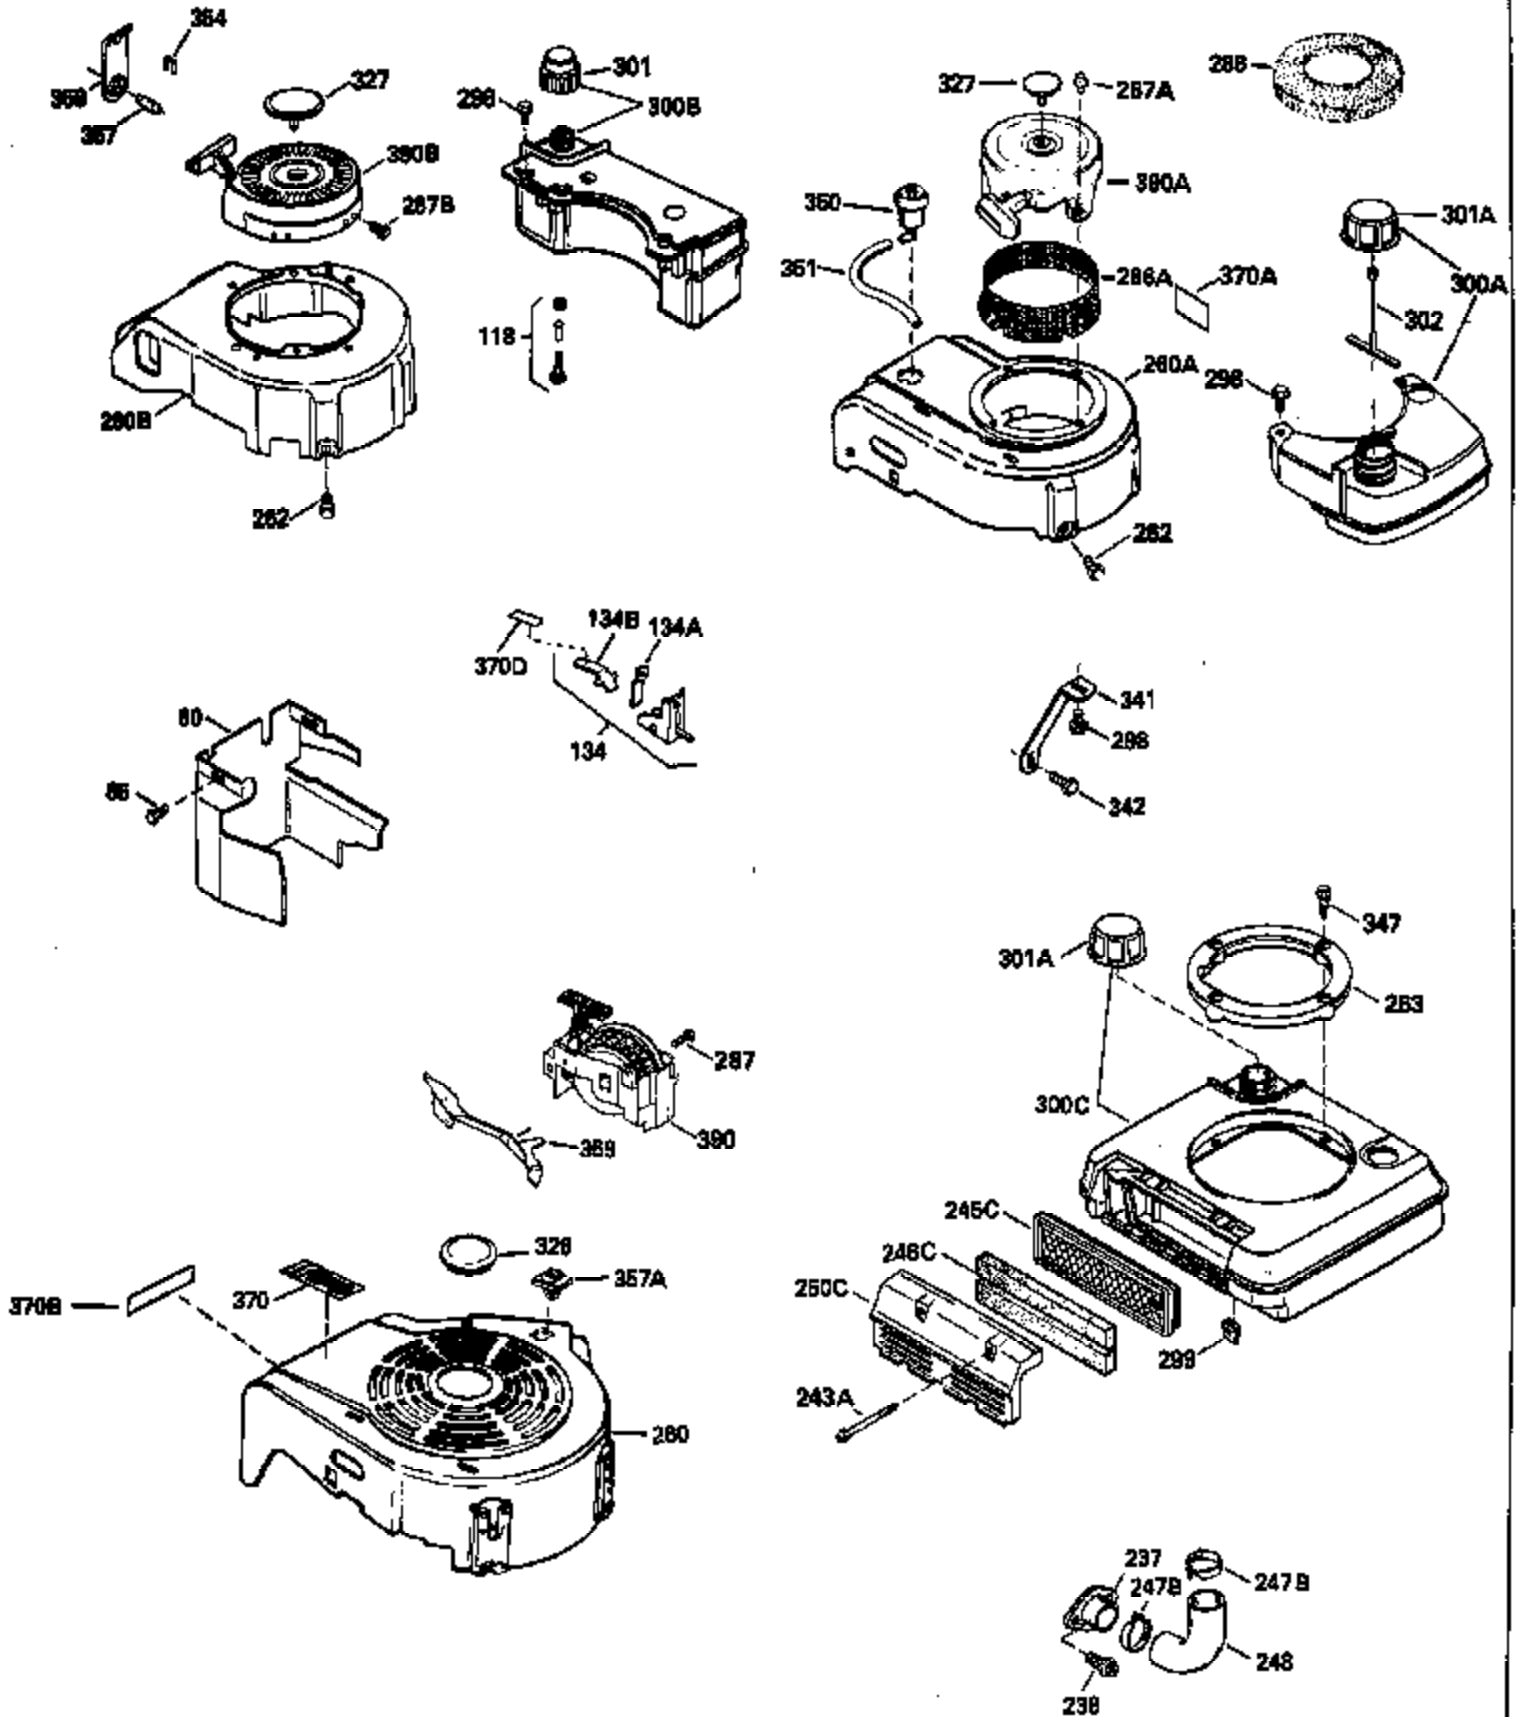

ILLUSTRATION SHOWS TYPICAL PARTS ONLY. ORDER BY PART NUMBER. PARTS NOT LISTED ARE SUPPLIED BY OEM.

Ref #	Part Number	Qty	Description
118	730194		Rope Guide Kit (Use as required with 34476 fuel tank)
237	32971		Adapter, Air cleaner
238	650709		Screw, 10-32 x 7/16"
243A	650899		Screw, 10-32 x 2-3/32"
245C	35500		Air Cleaner Filter
246C	35705		Filter, Pre-Air (Optional)
247B	35505		Clamp, Air cleaner tube
248	35504		Tube, Air cleaner
250C	35503		Cover, Air cleaner
260B	35497		Housing, Blower
262	650831		Screw, 1/4-20 x 15/32"
263	35502		Ring, Shroud
287A	650735		Screw, 10-24 x 3/8" (Use as required)
287A			Pop Rivet, (3/16" Dia.)(Purchase locally)
287B	650884		Screw, 8-32 x 1/2"
299	650900		Clip, "U" Type Nut, 10-32
300C	35501A		Shroud & Tank Ass'y. (Incl. 299 & 301 A)
301A	35355		Fuel Cap
327	35932		Plug, Starter
347	650898		Screw, 10-32 x 27/32"
390B	590621		Rewind Starter (Refer to Division 5, Section C, page 34 or Fiche 8, Grid G-9 for breakdown)