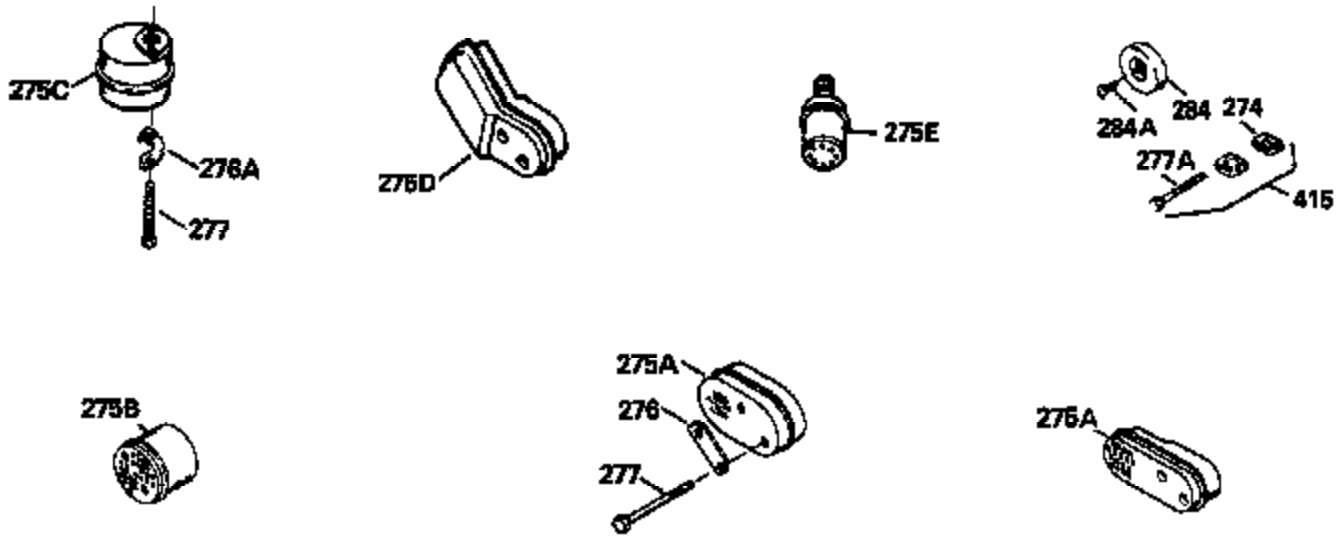

Ref #	Part Number	Qty	Description
189	650839		Screw, 1/4-20 x 3/8"
190	35831		Lever, Brake
191	35015B		Bracket Assy., S.E. Brake (Incl. 195)
194	32309		Ring, Retaining
195	610973		Terminal Assy.
274	26754A		* Gasket, Exhaust (Use as required)
275A	35603		Muffler (Incl. 277)
276	33753		Plate, Lock
277	650795		Screw, 1/4-20 x 2-1/4"
277A	30063		Screw, 1/4-20 x 1/2" (Use as required)
370F	34387		Decal, Instruction (Optional)
415	730162		Muffler Adap.Kit(Incl.274,277A)(Use a s req.)
430	730574		Debris Screen Kit (Incl. 370F,431-433)(Opt.)
431	35596		Screen, Debris (Optional)
432	35597		Bracket, Debris screen (Optional)
433	650910		Screw, 8-32 x 1/4" (Optional)