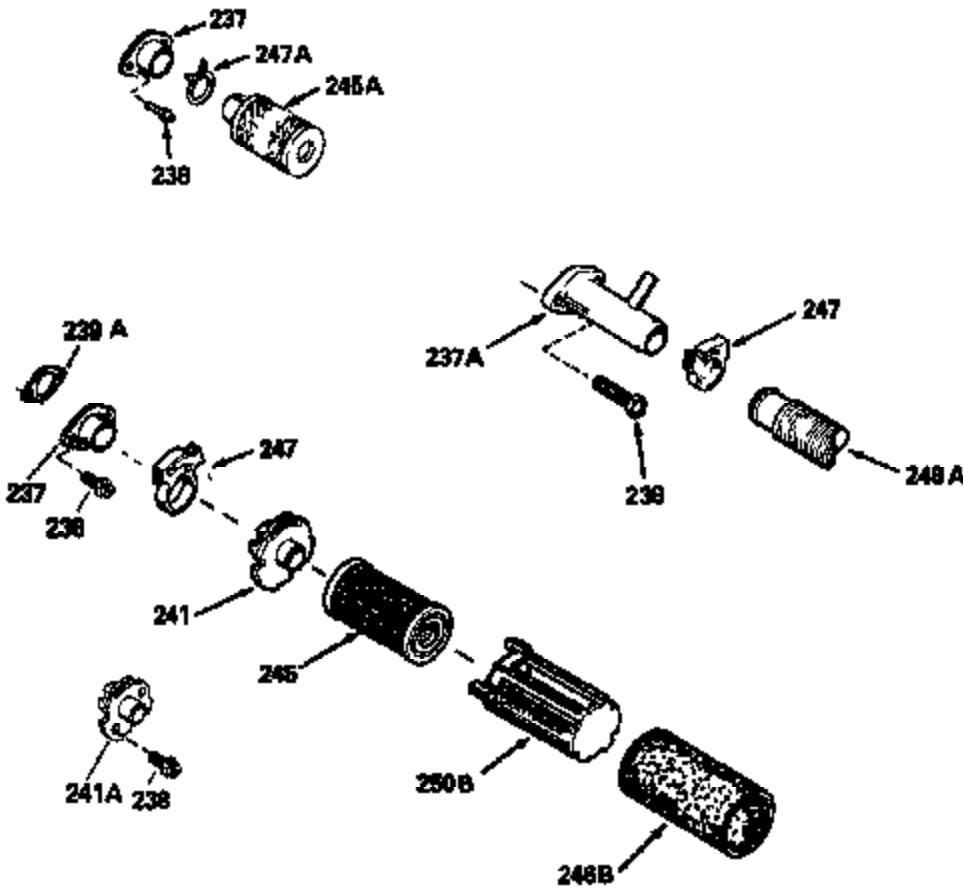

Ref #	Part Number	Qty	Description
19	31361		Spring, Extension
69	35261		* Gasket, Mounting flange
182	6201		Screw, 1/4-28 x 7/8"
185	31384A		Pipe, Intake (Incl. 224)
186	34337		Link, Governor spring
209	30200		Screw, 10-24 x 9/16"
223	650451		Screw, 1/4-20 x 1"
237	32971		Adapter, Air cleaner
238	650709		Screw, 10-32 x 7/16"
239A	35815		* Gasket, Air cleaner
246B	35435		Filter, Pre-Air (Use as required)