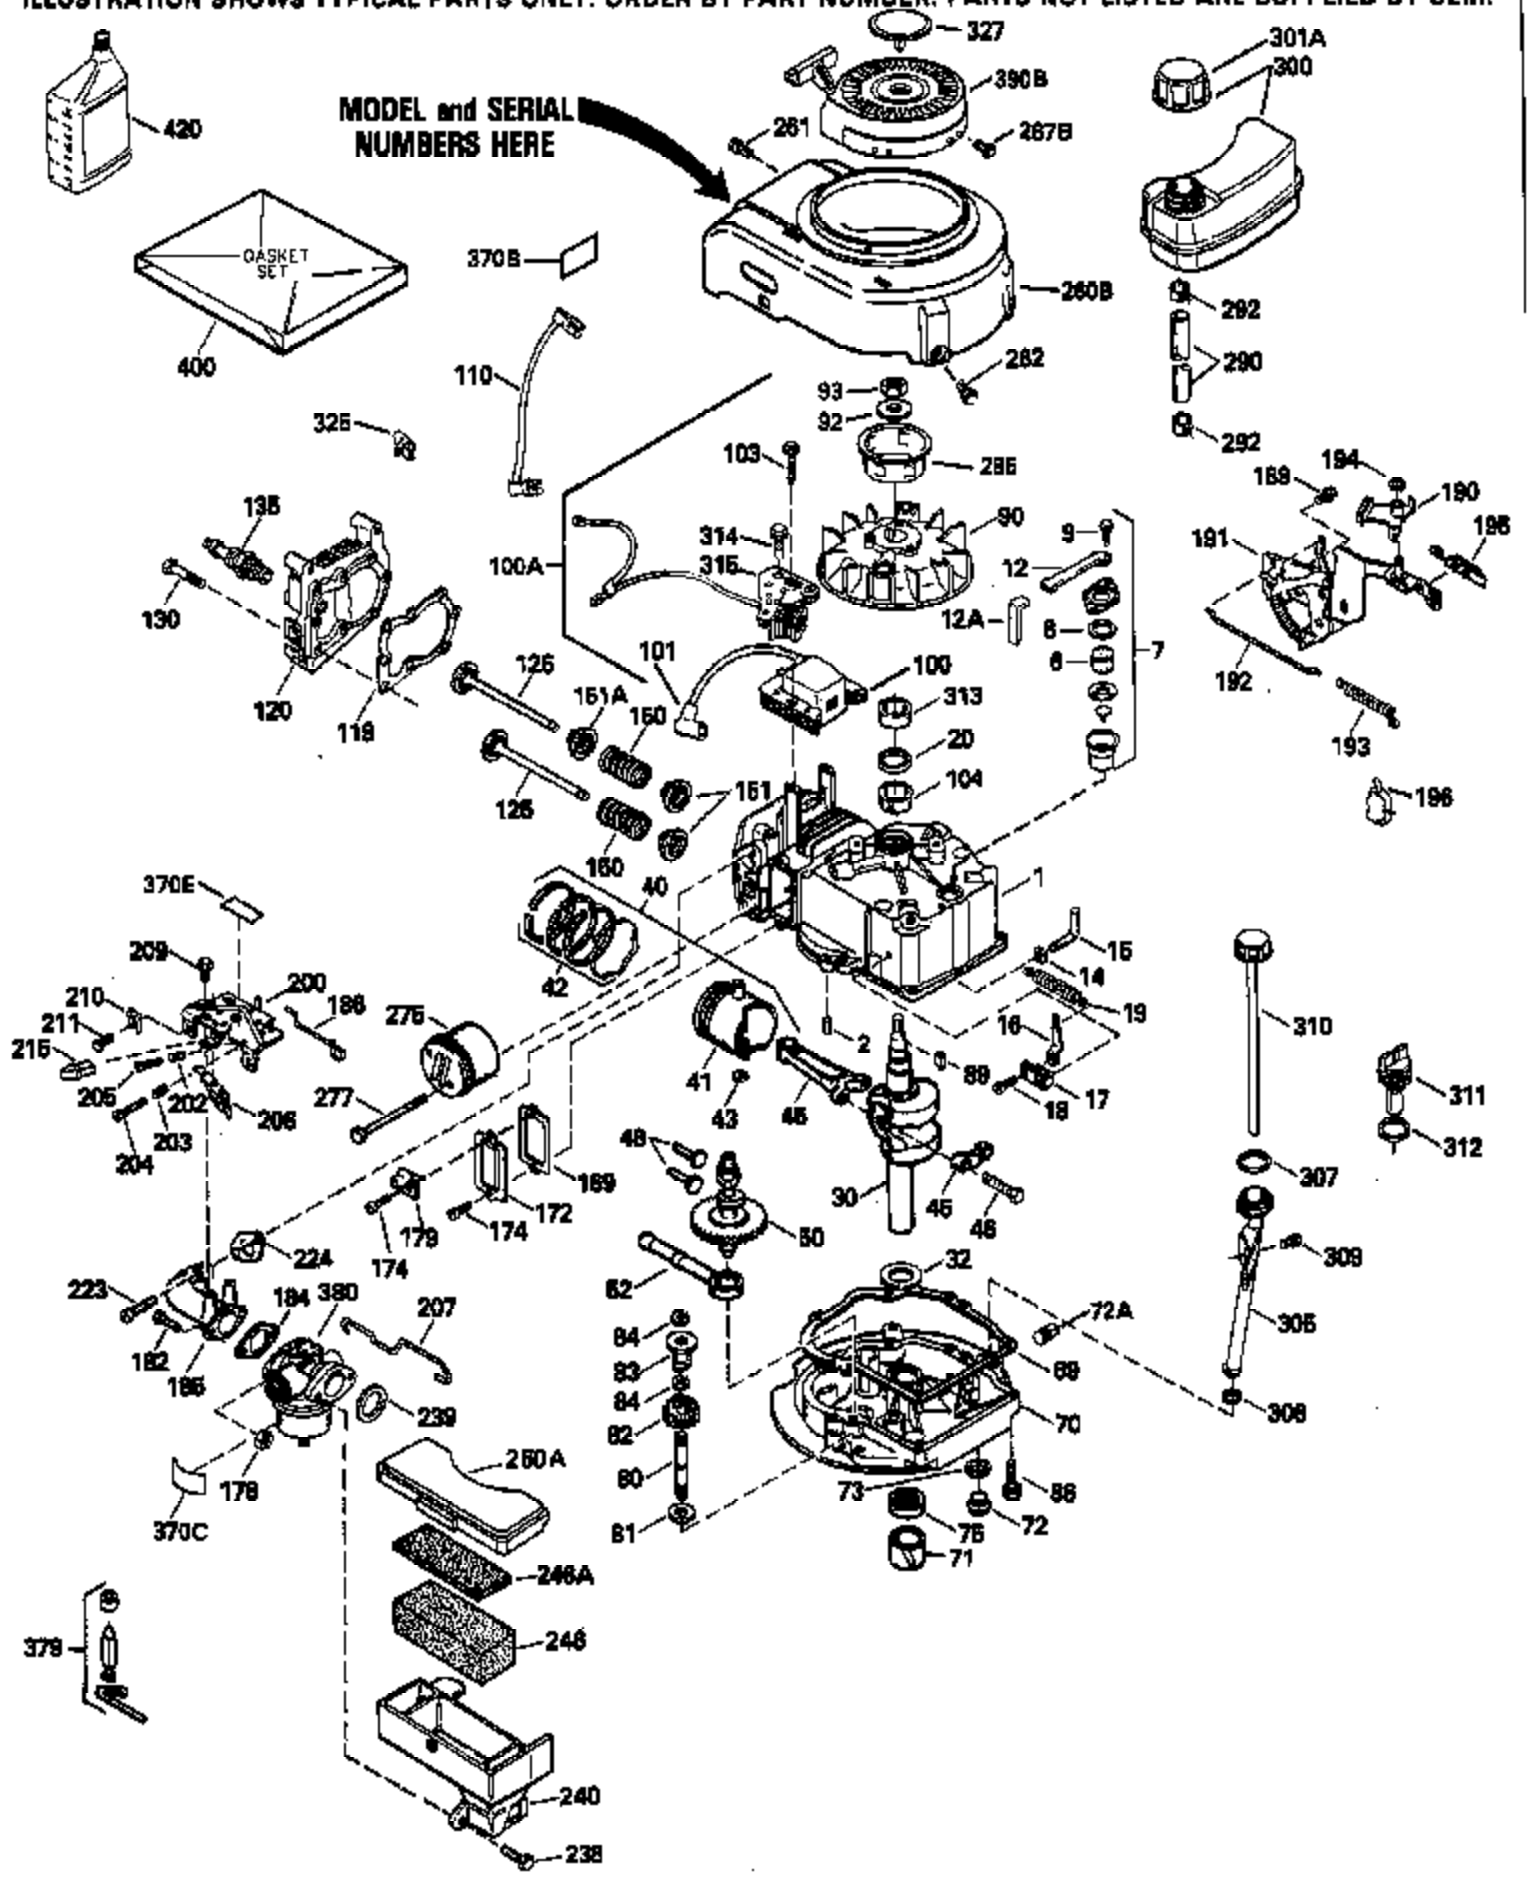

ILLUSTRATION SHOWS TYPICAL PARTS ONLY. ORDER BY PART NUMBER. PARTS NOT LISTED ARE SUPPLIED BY OEM.

Ref #	Part Number	Qty	Description
1	34975		Cylinder Ass'y. (Incl. 2, 8, 9 & 20) (2-1/2")
2	26727		Pin, Dowel
6	33734		Element, Breather
7	34214A		Breather Ass'y. (Incl. 6, 8, 9, 12 & 12A)
8	33735		* Gasket, Breather
9	30200		Screw, 10-24 x 9/16"
12	35496		Tube, Breather
14	28277		Washer
15	30589		Rod, Governor (Incl. 14)
16	31383A		Lever, Governor
17	31335		Clamp, Governor lever
18	650548		Screw, 8-32 x 5/16"
19	31361		Spring, Extension
20	32600		Seal, Oil
30	34460A		Crankshaft Ass'y.
40	34514		Piston, Pin & Ring Set (Std.) (2-1/2" Bore)
40	34515		Piston, Pin & Ring Set (.010" OS)
40	34516		Piston, Pin & Ring Set (.020" OS)
41	32538B		Piston & Pin Ass'y. (Incl. 43)(Std.)(2-1/2")
41	32548B		Piston & Pin Ass'y. (Incl. 43) (.010" OS)
41	32549B		Piston & Pin Ass'y. (Incl. 43) (.020" OS)
42	28986		Ring Set (Std.) (2-1/2" Bore)
42	28987		Ring Set (.010" OS)
42	28988		Ring Set (.020" OS)
43	20381		Ring, Piston pin retaining
45	30963B		Rod Assy., Connecting (Incl. 46)
46	32610A		Bolt, Connecting rod
48	27241		Lifter, Valve
50	33553		Camshaft (MCR)
52	29914		Oil Pump Assy.
69	35261		* Gasket, Mounting flange
70	35651B		Mounting Flange (Incl. 72, 72A, 73, 7 5 & 80)
72	30572		Plug, Oil drain (Incl. 73)
73	28833		* Drain Plug Gasket (Not req. W/plastic plug)
75	26208		Seal, Oil
80	30574		Shaft, Governor
81	30590A		Washer, Flat
82	30591		Gear Assy., Governor (Incl. 81)
83	30588A		Spool, Governor
84	29193		Ring, Retaining
86	650488		Screw, 1/4-20 x 1-1/4"
89	611004		Flywheel Key
90	611112		Flywheel
92	650815		Washer, Belleville
93	650816		Nut, Flywheel
100	730207		Magneto-to-Solid State Conversion Kit (Includes solid state module, solid state flywheel key, and instructions.)(Use as required on external ignition engines only.)
100	34443A		Solid State Assy.
101	610118		Cover, Spark plug
103	650814		Screw, Torx T-15, 10-24 x 1"
110	34961		Ground Wire
119	29953C		* Gasket, Cylinder head
120	34335		Head, Cylinder
125	29313C		Exhaust Valve (Std.) (Incl. 151)
125	29315C		Exhaust Valve (1/32" OS) (Incl. 151)
126	29314B		Intake Valve (Std.) (Incl. 151)