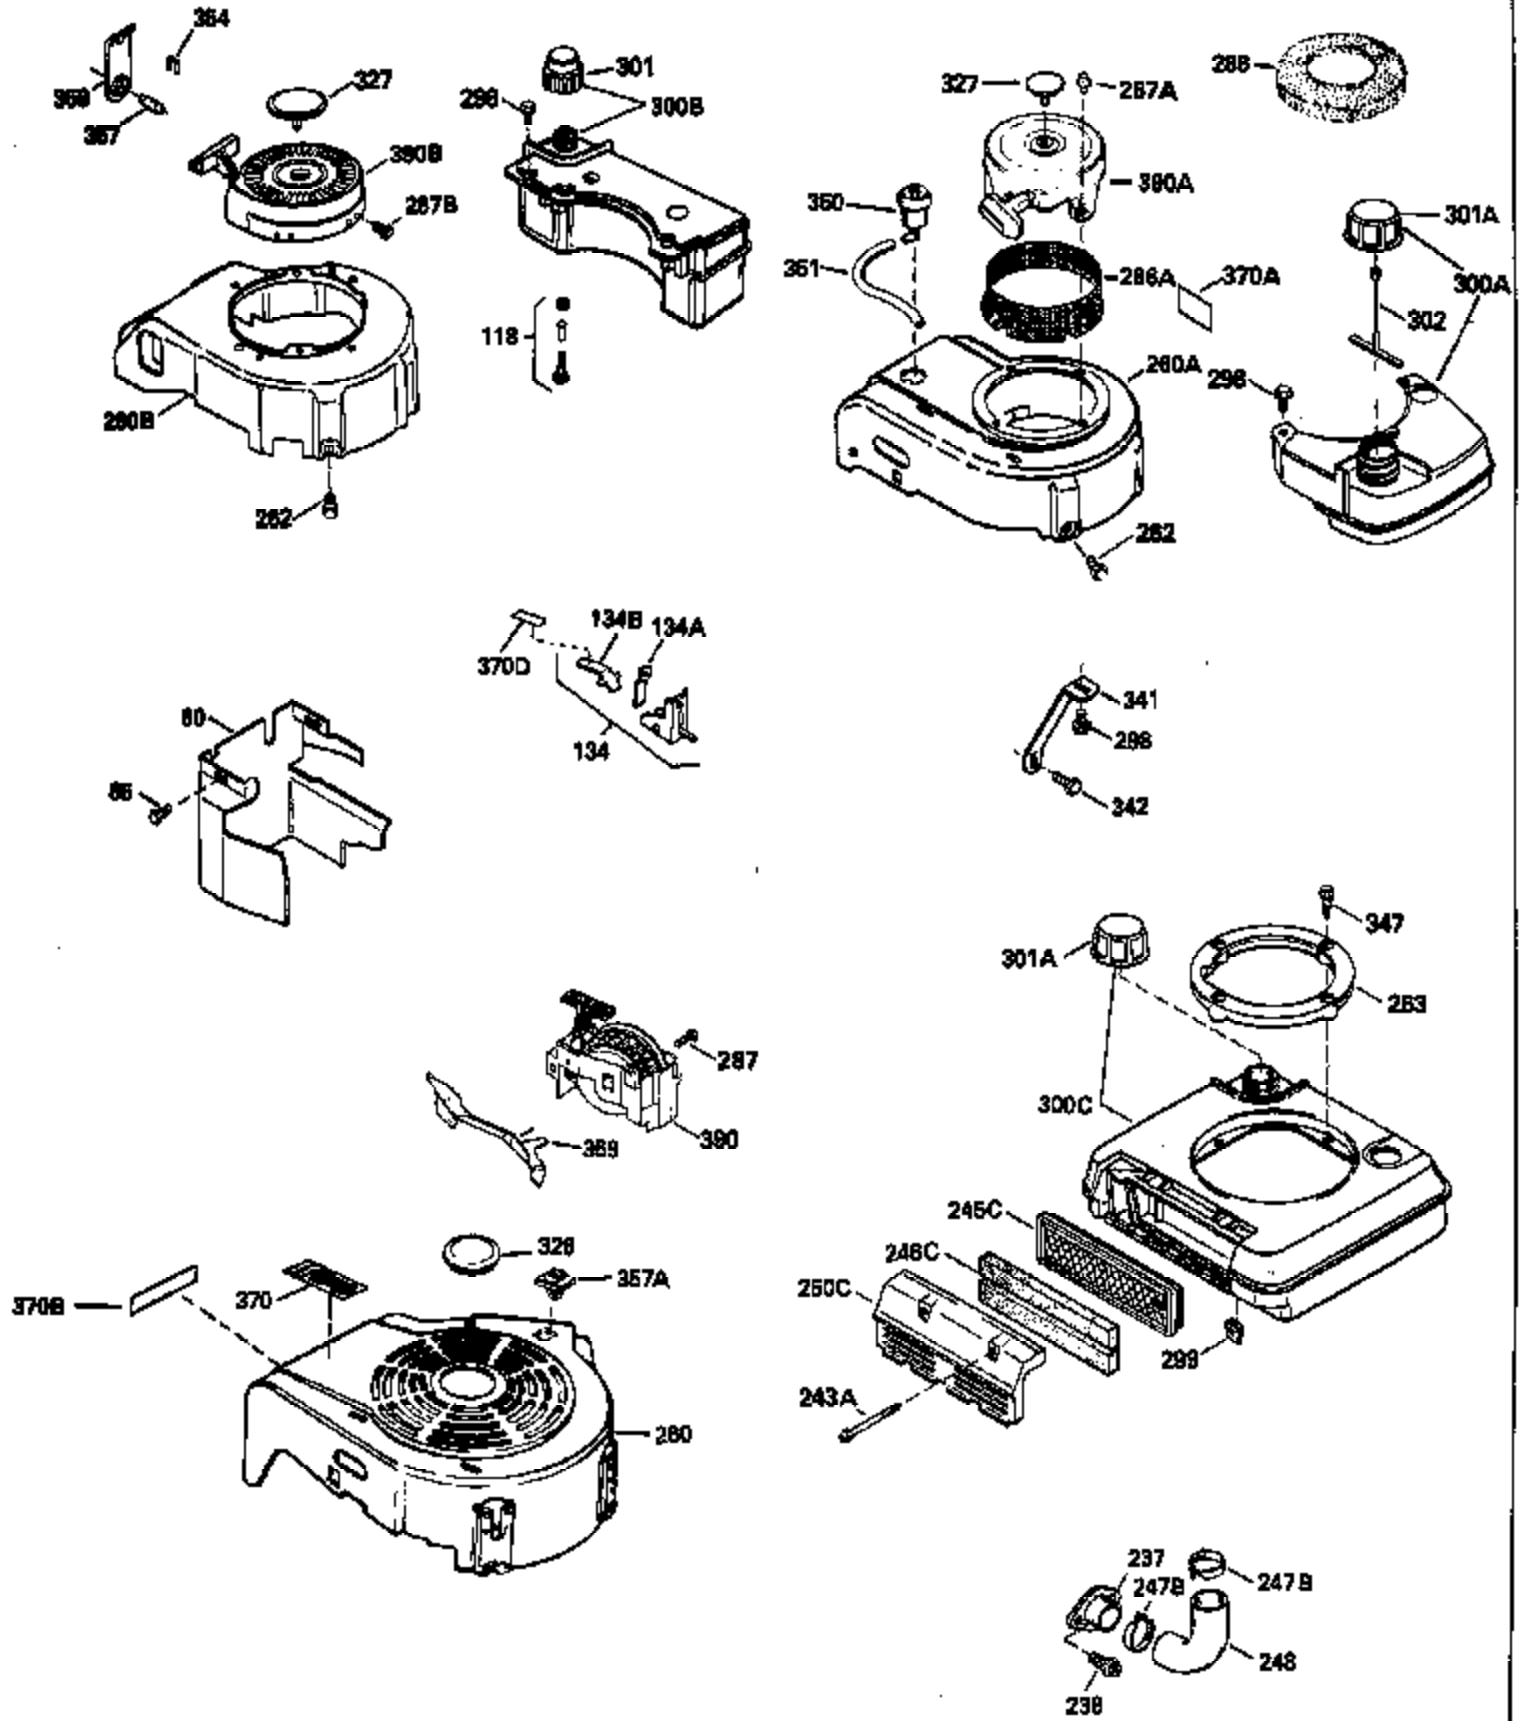

ILLUSTRATION SHOWS TYPICAL PARTS ONLY. ORDER BY PART NUMBER. PARTS NOT LISTED ARE SUPPLIED BY OEM.

Ref #	Part Number	Qty	Description
118	730194		Rope Guide Kit (Use as required with 34476 fuel tank)
237	32971		Adapter, Air cleaner
238	650709		Screw, 10-32 x 7/16"
243A	650899		Screw, 10-32 x 2-3/32"
245C	35500		Air Cleaner Filter
246C	35705		Filter, Pre-Air (Optional)
247B	35505		Clamp, Air cleaner tube
248	35504		Tube, Air cleaner
250C	35503		Cover, Air cleaner
260B	35497		Housing, Blower
262	650831		Screw, 1/4-20 x 15/32"
263	35502		Ring, Shroud
287A	650735		Screw, 10-24 x 3/8" (Use as required)
287A			Pop Rivet, (3/16" Dia.)(Purchase locally)
287B	650884		Screw, 8-32 x 1/2"
299	650900		Clip, "U" Type Nut, 10-32
300C	35501A		Shroud & Tank Ass'y. (Incl. 299 & 301 A)
301A	35355		Fuel Cap
327	35932		Plug, Starter
347	650898		Screw, 10-32 x 27/32"
354	35025		Staple (Not used on all models)
357	34985		Rope Stop & Staple Ass'y. (Incl. 354)
390B	590621		Rewind Starter (Refer to Division 5, Section C, page 34 or Fiche 8, Grid G-9 for breakdown)