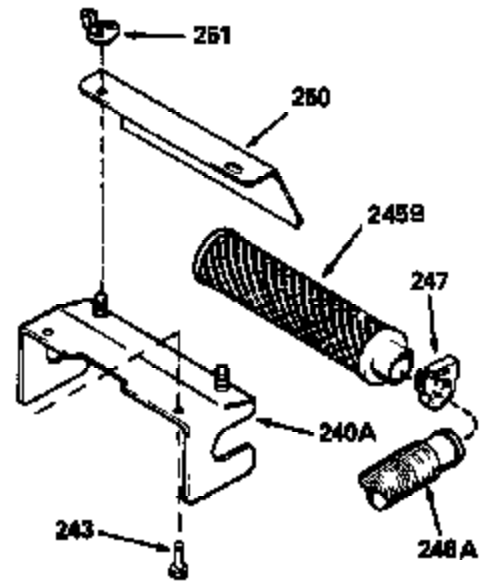

ILLUSTRATION SHOWS TYPICAL PARTS ONLY. ORDER BY PART NUMBER. PARTS NOT LISTED ARE SUPPLIED BY OEM.

Ref #	Part Number	Qty	Description
118	730194		Rope Guide Kit (Use as required with 34476 fuel tank)
237	32971		Adapter, Air cleaner
238	650709		Screw, 10-32 x 7/16"
243A	650899		Screw, 10-32 x 2-3/32"
245C	35500		Air Cleaner Filter
246C	35705		Filter, Pre-Air (Optional)
247B	35505		Clamp, Air cleaner tube
248	35504		Tube, Air cleaner
250C	35503		Cover, Air cleaner
260B	35497		Housing, Blower
262	650831		Screw, 1/4-20 x 15/32"
263	35502		Ring, Shroud
287A	650735		Screw, 10-24 x 3/8" (Use as required)
287A			Pop Rivet, (3/16" Dia.)(Purchase locally)
287B	650884		Screw, 8-32 x 1/2"
299	650900		Clip, "U" Type Nut, 10-32
300C	35501A		Shroud & Tank Ass'y. (Incl. 299 & 301 A)
301A	35355		Fuel Cap
327	35932		Plug, Starter
347	650898		Screw, 10-32 x 27/32"
354	35025		Staple (Not used on all models)
357	34985		Rope Stop & Staple Ass'y. (Incl. 354)
390B	590621		Rewind Starter (Refer to Division 5, Section C, page 34 or Fiche 8, Grid G-9 for breakdown)

Ref #	Part Number	Qty	Description
	19 31361		Spring, Extension
	53 31745		Tang, Washer
	54 31747		Washer, Flat
	55 35667		Shaft, P.T.O.
	56 31746		Left Hand Worm Gear
	57 31749		Ring, Retaining
	58 31744		Seal, Oil
	59 31787		Washer, Flat
	69 35261		* Gasket, Mounting flange
70A	33521C		Flange Ass'y. (Incl.58, 72, 72A, 73, 75 & 80)
	87 650492		Screw, 1/4-20 x 2-1/4"
	182 6201		Screw, 1/4-28 x 7/8"
	185 31384A		Pipe, Intake (Incl. 224)
	186 34337		Link, Governor spring
	209 30200		Screw, 10-24 x 9/16"
	223 650451		Screw, 1/4-20 x 1"
	237 32971		Adapter, Air cleaner
	238 650709		Screw, 10-32 x 7/16"
239A	35815		* Gasket, Air cleaner
246B	35435		Filter, Pre-Air (Use as required)