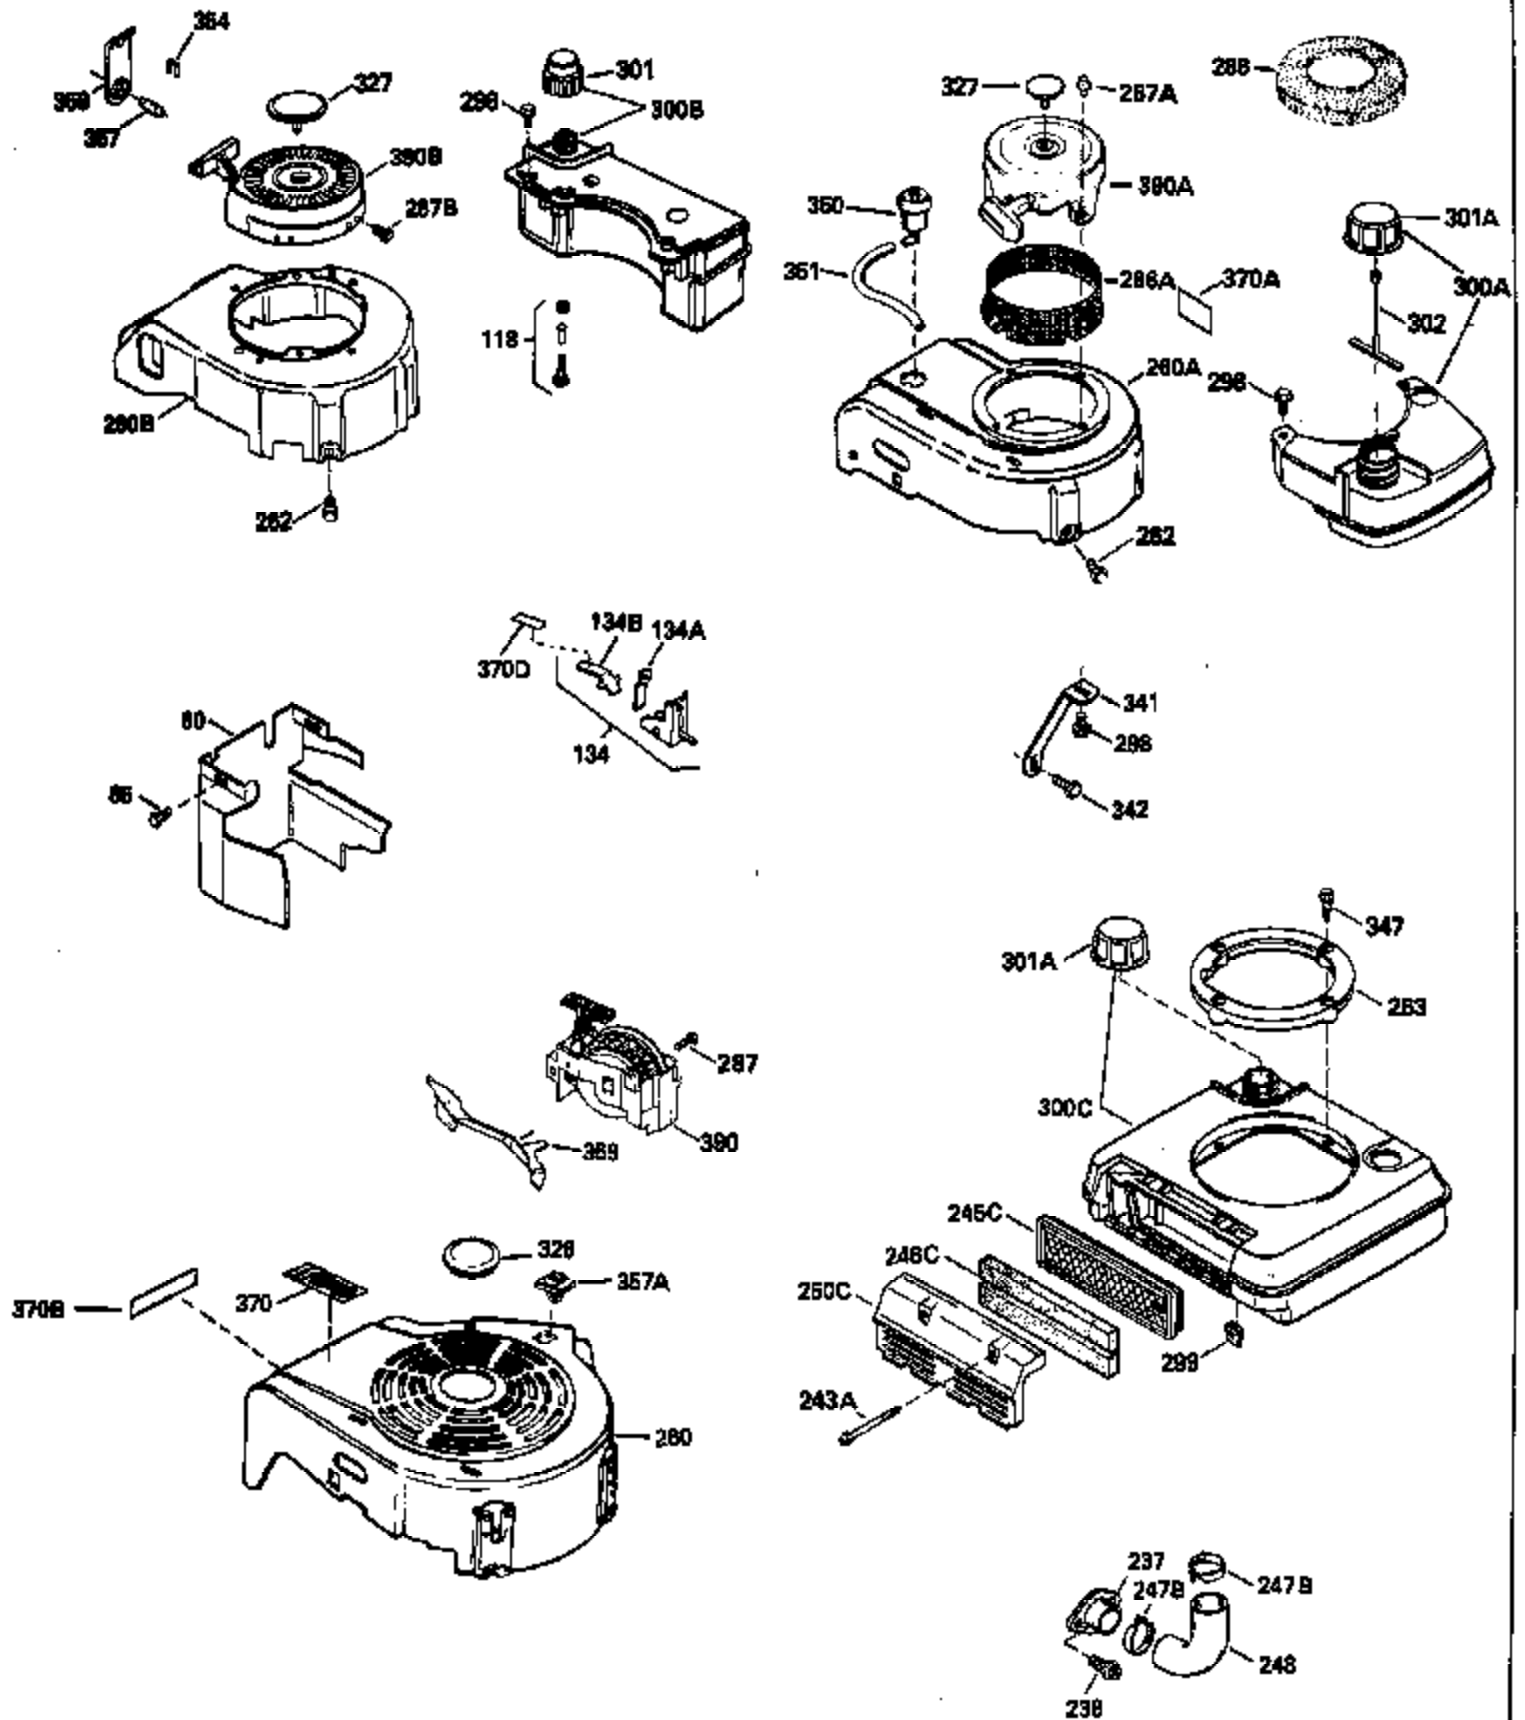

ILLUSTRATION SHOWS TYPICAL PARTS ONLY. ORDER BY PART NUMBER. PARTS NOT LISTED ARE SUPPLIED BY OEM.

Ref #	Part Number	Qty	Description
118	730194		Rope Guide Kit (Use as required with 34476 fuel tank)
237	32971		Adapter, Air cleaner
238	650709		Screw, 10-32 x 7/16"
243A	650899		Screw, 10-32 x 2-3/32"
245C	35500		Air Cleaner Filter
246C	35705		Filter, Pre-Air (Optional)
247B	35505		Clamp, Air cleaner tube
248	35504		Tube, Air cleaner
250C	35503		Cover, Air cleaner
260B	35497		Housing, Blower
262	650831		Screw, 1/4-20 x 15/32"
263	35502		Ring, Shroud
287A	650735		Screw, 10-24 x 3/8" (Use as required)
287A			Pop Rivet, (3/16" Dia.)(Purchase locally)
287B	650884		Screw, 8-32 x 1/2"
299	650900		Clip, "U" Type Nut, 10-32
300C	35501A		Shroud & Tank Ass'y. (Incl. 299 & 301 A)
301A	35355		Fuel Cap
327	35932		Plug, Starter
347	650898		Screw, 10-32 x 27/32"
354	35025		Staple (Not used on all models)
357	34985		Rope Stop & Staple Ass'y. (Incl. 354)
390B	590621		Rewind Starter (Refer to Division 5, Section C, page 34 or Fiche 8, Grid G-9 for breakdown)