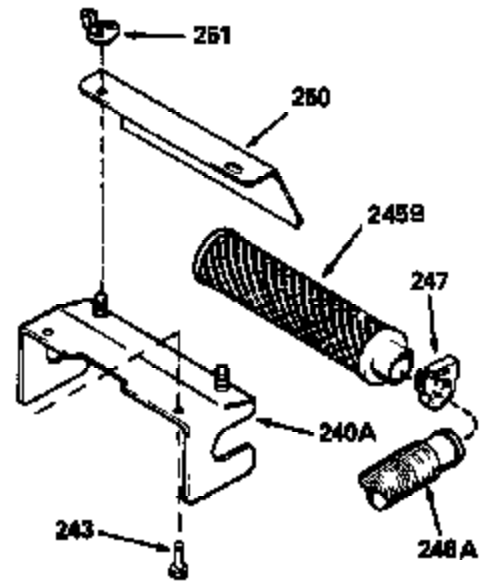

Ref #	Part Number	Qty	Description
19	31361		Spring, Extension
69	35261		* Gasket, Mounting flange
182	6201		Screw, 1/4-28 x 7/8"
185	31384A		Pipe, Intake (Incl. 224)
186	34337		Link, Governor spring
209	30200		Screw, 10-24 x 9/16"
223	650451		Screw, 1/4-20 x 1"
237	32971		Adapter, Air cleaner
238	650709		Screw, 10-32 x 7/16"
239A	35815		* Gasket, Air cleaner
246B	35435		Filter, Pre-Air (Use as required)