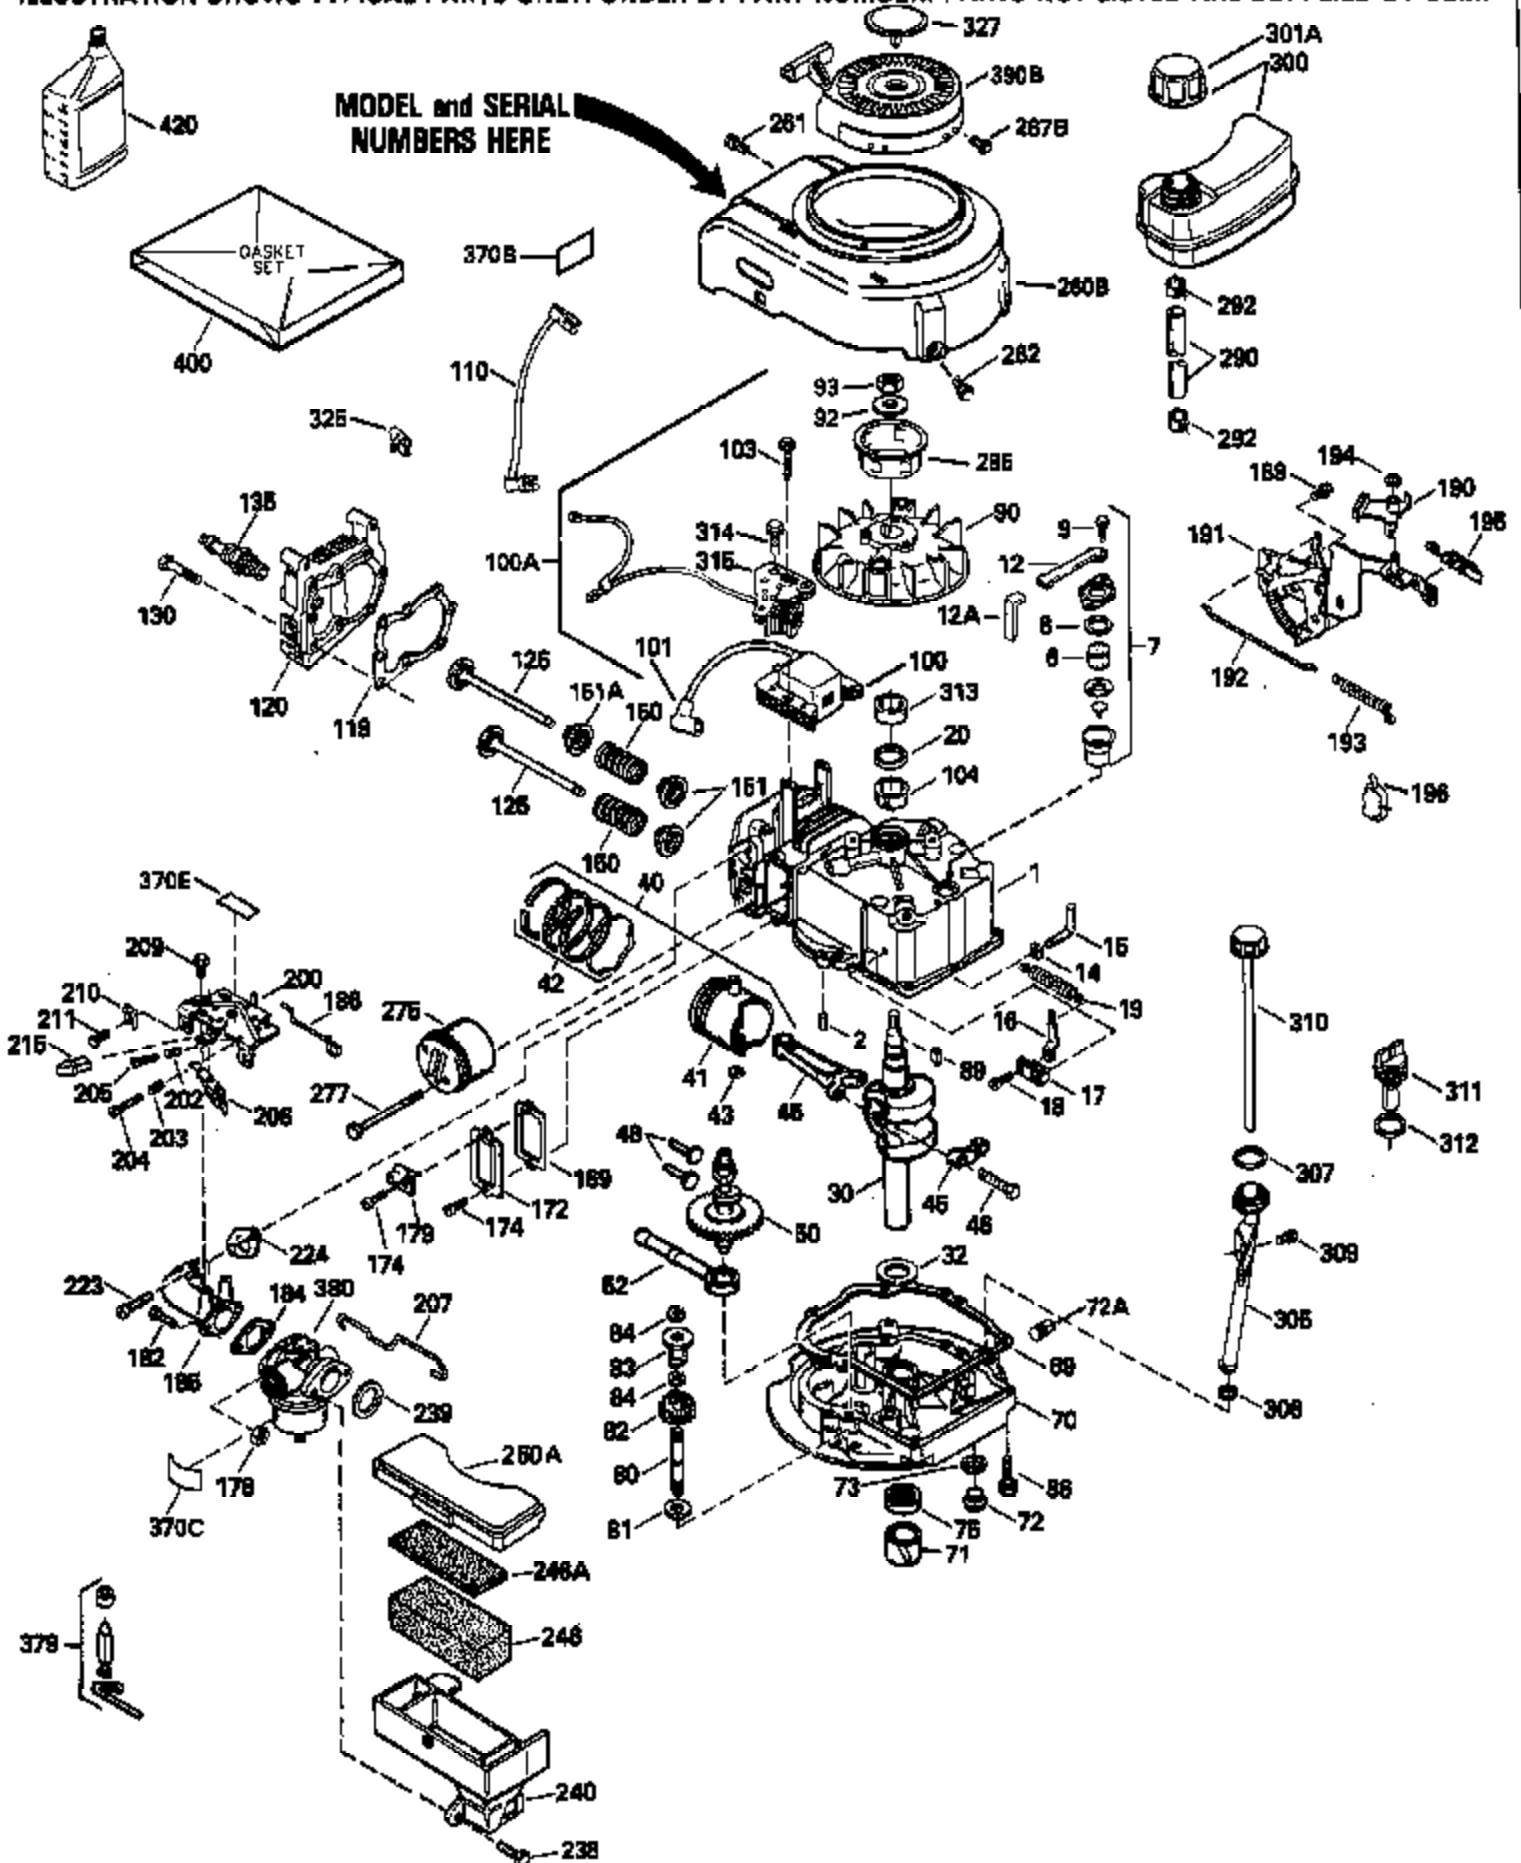

ILLUSTRATION SHOWS TYPICAL PARTS ONLY. ORDER BY PART NUMBER. PARTS NOT LISTED ARE SUPPLIED BY OEM.

Ref #	Part Number	Qty	Description
1	34975		Cylinder Ass'y. (Incl. 2, 8, 9 & 20) (2-1/2")
2	26727		Pin, Dowel
6	33734		Element, Breather
7	34214A		Breather Ass'y. (Incl. 6, 8, 9, 12 & 12A)
8	33735		* Gasket, Breather
9	30200		Screw, 10-24 x 9/16"
12	35496		Tube, Breather
14	28277		Washer
15	31513		Rod, Governor
16	31383A		Lever, Governor
17	31335		Clamp, Governor lever
18	650548		Screw, 8-32 x 5/16"
19	31361		Spring, Extension
20	32600		Seal, Oil
30	35148A		Crankshaft Ass'y.
40	34514		Piston, Pin & Ring Set (Std.) (2-1/2" Bore)
40	34515		Piston, Pin & Ring Set (.010" OS)
40	34516		Piston, Pin & Ring Set (.020" OS)
41	32538B		Piston & Pin Ass'y. (Incl. 43)(Std.)(2-1/2")
41	32548B		Piston & Pin Ass'y. (Incl. 43) (.010" OS)
41	32549B		Piston & Pin Ass'y. (Incl. 43) (.020" OS)
42	28986		Ring Set (Std.) (2-1/2" Bore)
42	28987		Ring Set (.010" OS)
42	28988		Ring Set (.020" OS)
43	20381		Ring, Piston pin retaining
45	30963B		Rod Assy., Connecting (Incl. 46)
46	32610A		Bolt, Connecting rod
48	27241		Lifter, Valve
50	33533		Camshaft (MCR)
52	29914		Oil Pump Assy.
69	35261		* Gasket, Mounting flange
72	30572		Plug, Oil drain (Incl. 73)
73	28833		* Drain Plug Gasket (Not req. W/plastic plug)
75	26208		Seal, Oil
80	30574		Shaft, Governor
81	30590A		Washer, Flat
82	30591		Gear Assy., Governor (Incl. 81)
83	30588A		Spool, Governor
84	29193		Ring, Retaining
86	650488		Screw, 1/4-20 x 1-1/4"
89	611004		Flywheel Key
90	611112		Flywheel
92	650815		Washer, Belleville
93	650816		Nut, Flywheel
100	730207		Magneto-to-Solid State Conversion Kit (Includes solid state module, solid state flywheel key, and instructions.)(Use as required on external ignition engines only.)
100	34443A		Solid State Assy.
101	610118		Cover, Spark plug
103	650814		Screw, Torx T-15, 10-24 x 1"
110	34961		Ground Wire
119	29953C		* Gasket, Cylinder head
120	34335		Head, Cylinder
125	29313C		Exhaust Valve (Std.) (Incl. 151)
125	29315C		Exhaust Valve (1/32" OS) (Incl. 151)
126	29314B		Intake Valve (Std.) (Incl. 151)
126	29315C		Intake Valve (1/32" OS) (Incl. 151)