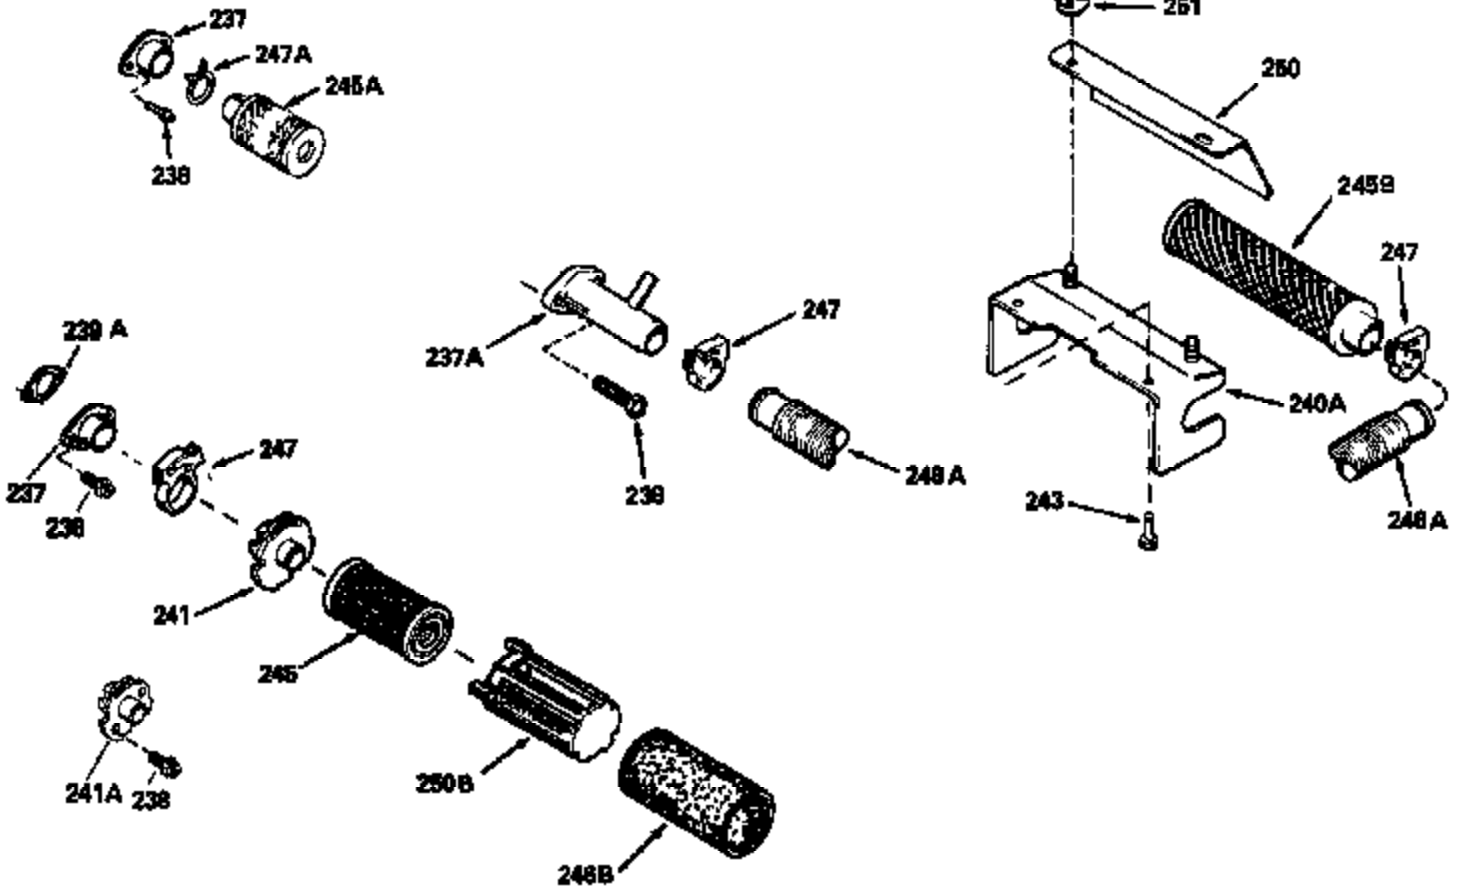

Ref #	Part Number	Qty	Description
380	632467		Carburetor (Incl. 184) (Refer to Division 5, Section A, page A2-6 or Fiche 8, Grid F-1 for breakdown)
390B	590621		Rewind Starter (Refer to Division 5, Section C, page 34 or Fiche 8, Grid G-9 for breakdown)
400	33238C		* Gasket Set (Incl. items marked *)
420	730225		SAE 30, 4-Cycle Engine Oil (Quart)

ILLUSTRATION SHOWS TYPICAL PARTS ONLY. ORDER BY PART NUMBER. PARTS NOT LISTED ARE SUPPLIED BY OEM.

Ref #	Part Number	Qty	Description
118	730194		Rope Guide Kit (Use as required with 34476 fuel tank)
237	32971		Adapter, Air cleaner
238	650709		Screw, 10-32 x 7/16"
243A	650899		Screw, 10-32 x 2-3/32"
245C	35500		Air Cleaner Filter
246C	35705		Filter, Pre-Air (Optional)
247B	35505		Clamp, Air cleaner tube
248	35504		Tube, Air cleaner
250C	35503		Cover, Air cleaner
260B	35497		Housing, Blower
262	650831		Screw, 1/4-20 x 15/32"
263	35502		Ring, Shroud
287A	650735		Screw, 10-24 x 3/8" (Use as required)
287A			Pop Rivet, (3/16" Dia.)(Purchase locally)
287B	650884		Screw, 8-32 x 1/2"
299	650900		Clip, "U" Type Nut, 10-32
300C	35501A		Shroud & Tank Ass'y. (Incl. 299 & 301 A)
301A	35355		Fuel Cap
327	35932		Plug, Starter
347	650898		Screw, 10-32 x 27/32"
354	35025		Staple (Not used on all models)
357	34985		Rope Stop & Staple Ass'y. (Incl. 354)
390B	590621		Rewind Starter (Refer to Division 5, Section C, page 34 or Fiche 8, Grid G-9 for breakdown)

Ref #	Part Number	Qty	Description
19	31361		Spring, Extension
69	35261		* Gasket, Mounting flange
182	6201		Screw, 1/4-28 x 7/8"
185	31384A		Pipe, Intake (Incl. 224)
186	34337		Link, Governor spring
209	30200		Screw, 10-24 x 9/16"
223	650451		Screw, 1/4-20 x 1"
237	32971		Adapter, Air cleaner
238	650709		Screw, 10-32 x 7/16"
239A	35815		* Gasket, Air cleaner
246B	35435		Filter, Pre-Air (Use as required)