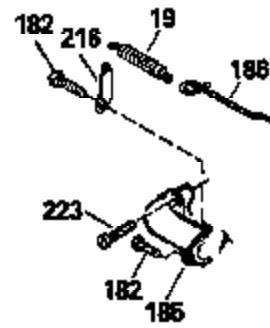

Ref #	Part Number	Qty	Description
19	31361		Spring, Extension
69	35261		* Gasket, Mounting flange
182	6201		Screw, 1/4-28 x 7/8"
185	31384A		Pipe, Intake (Incl. 224)
186	34337		Link, Governor spring
209	30200		Screw, 10-24 x 9/16"
223	650451		Screw, 1/4-20 x 1"
237	32971		Adapter, Air cleaner
238	650709		Screw, 10-32 x 7/16"
239A	35815		* Gasket, Air cleaner
246B	35435		Filter, Pre-Air (Use as required)