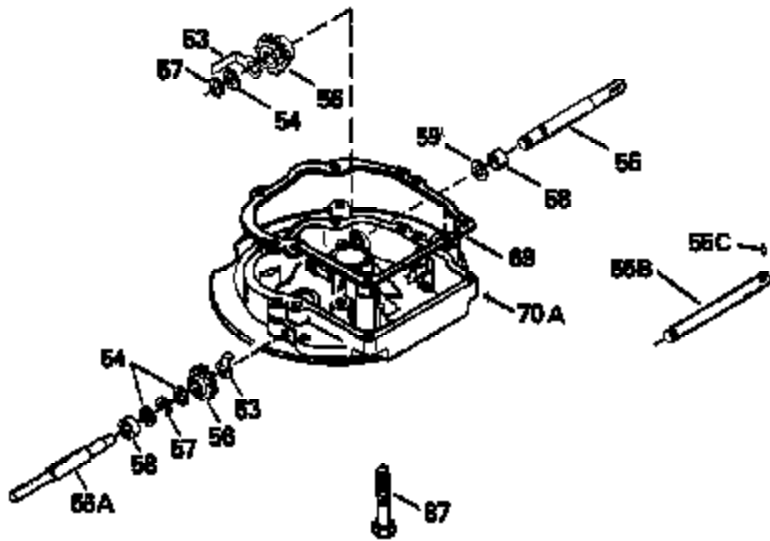

ILLUSTRATION SHOWS TYPICAL PARTS ONLY. ORDER BY PART NUMBER. PARTS NOT LISTED ARE SUPPLIED BY OEM.

Ref #	Part Number	Qty	Description
118	730194		Rope Guide Kit (Use as required with 34476 fuel tank)
237	32971		Adapter, Air cleaner
238	650709		Screw, 10-32 x 7/16"
243A	650899		Screw, 10-32 x 2-3/32"
245C	35500		Air Cleaner Filter
246C	35705		Filter, Pre-Air (Optional)
247B	35505		Clamp, Air cleaner tube
248	35504		Tube, Air cleaner
250C	35503		Cover, Air cleaner
260B	35497		Housing, Blower
262	650831		Screw, 1/4-20 x 15/32"
263	35502		Ring, Shroud
287A	650735		Screw, 10-24 x 3/8" (Use as required)
287A			Pop Rivet, (3/16" Dia.)(Purchase locally)
287B	650884		Screw, 8-32 x 1/2"
299	650900		Clip, "U" Type Nut, 10-32
300C	35501A		Shroud & Tank Ass'y. (Incl. 299 & 301 A)
301A	35355		Fuel Cap
327	35932		Plug, Starter
347	650898		Screw, 10-32 x 27/32"
354	35025		Staple (Not used on all models)
357	34985		Rope Stop & Staple Ass'y. (Incl. 354)
390B	590621		Rewind Starter (Refer to Division 5, Section C, page 34 or Fiche 8, Grid G-9 for breakdown)

Ref #	Part Number	Qty	Description
19	31361		Spring, Extension
69	35261		* Gasket, Mounting flange
182	6201		Screw, 1/4-28 x 7/8"
185	31384A		Pipe, Intake (Incl. 224)
186	34337		Link, Governor spring
209	30200		Screw, 10-24 x 9/16"
223	650451		Screw, 1/4-20 x 1"
237	32971		Adapter, Air cleaner
238	650709		Screw, 10-32 x 7/16"
239A	35815		* Gasket, Air cleaner
246B	35435		Filter, Pre-Air (Use as required)