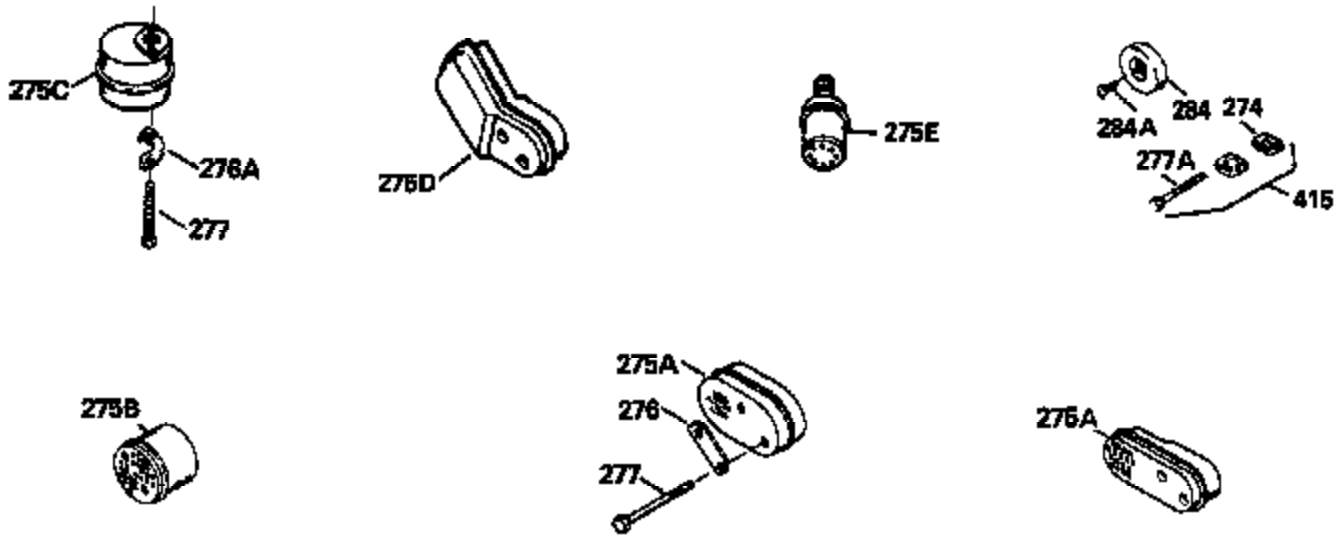

Ref #	Part Number	Qty	Description
189	650839		Screw, 1/4-20 x 3/8"
190	35831		Lever, Brake
191	35015B		Bracket Assy., S.E. Brake (Incl. 195)
194	32309		Ring, Retaining
195	610973		Terminal Assy.
210	27793		Clip, Conduit
211	28942		Screw, 10-32 x 3/8"
274	26754A		* Gasket, Exhaust (Use as required)
275A	34613		Muffler
276	33753		Plate, Lock
277	650795		Screw, 1/4-20 x 2-1/4"
277A	30063		Screw, 1/4-20 x 1/2" (Use as required)
370F	34387		Decal, Instruction (Optional)
415	730162		Muffler Adap.Kit(Incl.274,277A)(Use a s req.)
430	730574		Debris Screen Kit (Incl. 370F,431-433)(Opt.)
431	35596		Screen, Debris (Optional)
432	35597		Bracket, Debris screen (Optional)
433	650910		Screw, 8-32 x 1/4" (Optional)