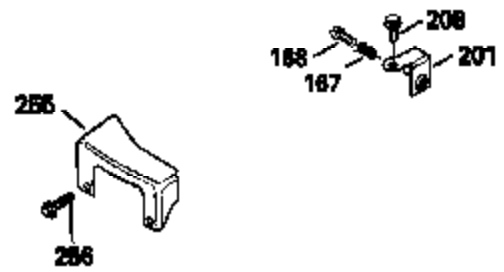

Ref #	Part Number	Qty	Description
19	31361		Spring, Extension
69	35261		* Gasket, Mounting flange
182	6201		Screw, 1/4-28 x 7/8"
185	31384A		Pipe, Intake (Incl. 224)
186	34337		Link, Governor spring
209	30200		Screw, 10-24 x 9/16"
223	650451		Screw, 1/4-20 x 1"
237	32971		Adapter, Air cleaner
238	650709		Screw, 10-32 x 7/16"
239A	35815		* Gasket, Air cleaner
246B	35435		Filter, Pre-Air (Use as required)