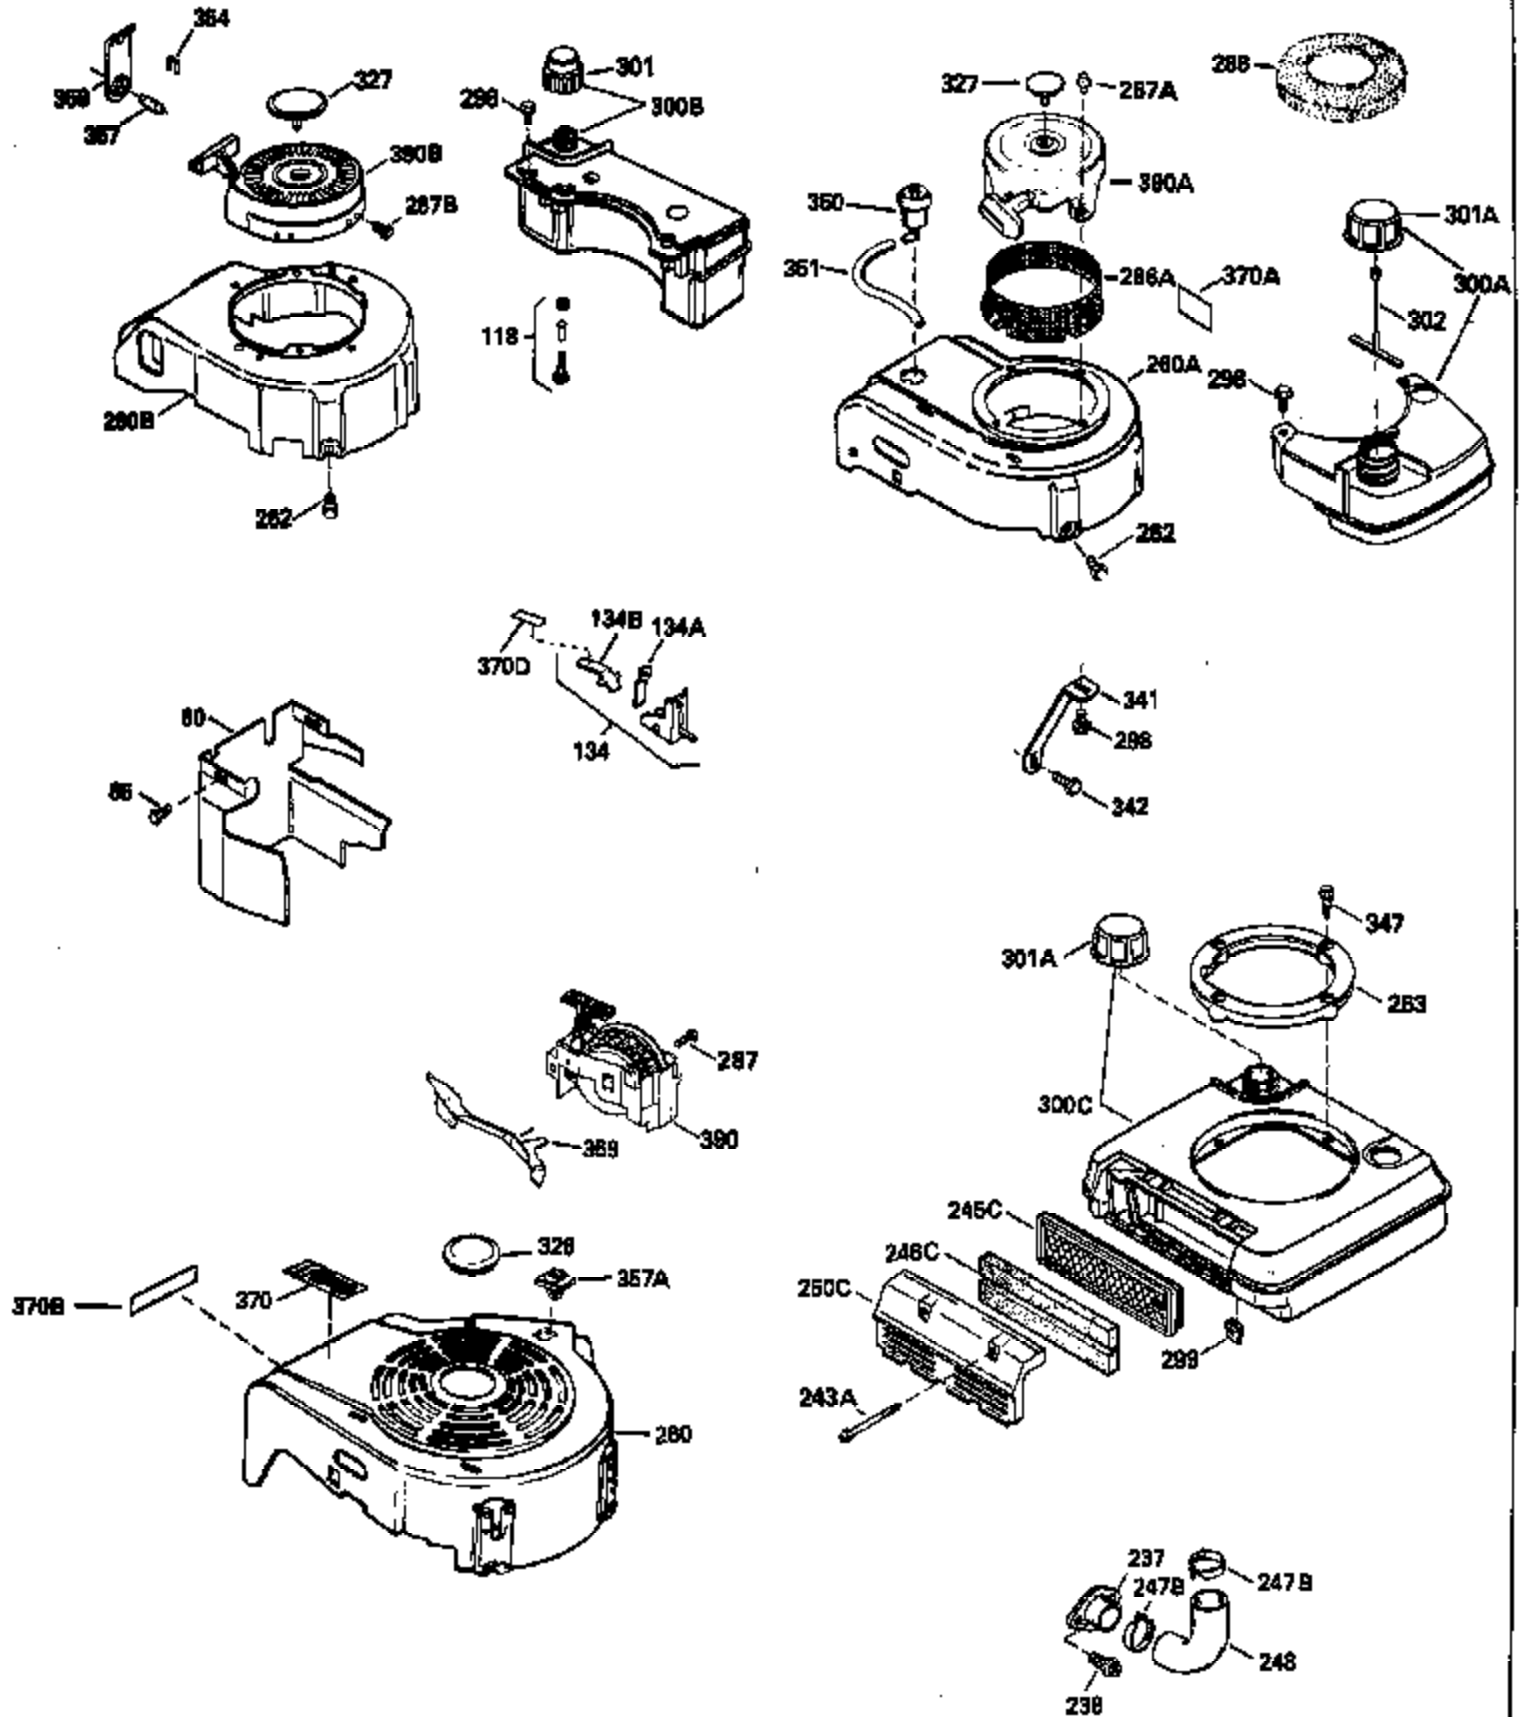

ILLUSTRATION SHOWS TYPICAL PARTS ONLY. ORDER BY PART NUMBER. PARTS NOT LISTED ARE SUPPLIED BY OEM.

Ref #	Part Number	Qty	Description
118	730194		Rope Guide Kit (Use as required with 34476 fuel tank)
237	32971		Adapter, Air cleaner
238	650709		Screw, 10-32 x 7/16"
243A	650899		Screw, 10-32 x 2-3/32"
245C	35500		Air Cleaner Filter
246C	35705		Filter, Pre-Air (Optional)
247B	35505		Clamp, Air cleaner tube
248	35504		Tube, Air cleaner
250C	35503		Cover, Air cleaner
260B	35497		Housing, Blower
262	650831		Screw, 1/4-20 x 15/32"
263	35502		Ring, Shroud
287A	650735		Screw, 10-24 x 3/8" (Use as required)
287A			Pop Rivet, (3/16" Dia.)(Purchase locally)
287B	650884		Screw, 8-32 x 1/2"
299	650900		Clip, "U" Type Nut, 10-32
300C	35501A		Shroud & Tank Ass'y. (Incl. 299 & 301 A)
301A	35355		Fuel Cap
327	35932		Plug, Starter
347	650898		Screw, 10-32 x 27/32"
354	35025		Staple (Not used on all models)
357	34985		Rope Stop & Staple Ass'y. (Incl. 354)
390B	590621		Rewind Starter (Refer to Division 5, Section C, page 34 or Fiche 8, Grid G-9 for breakdown)