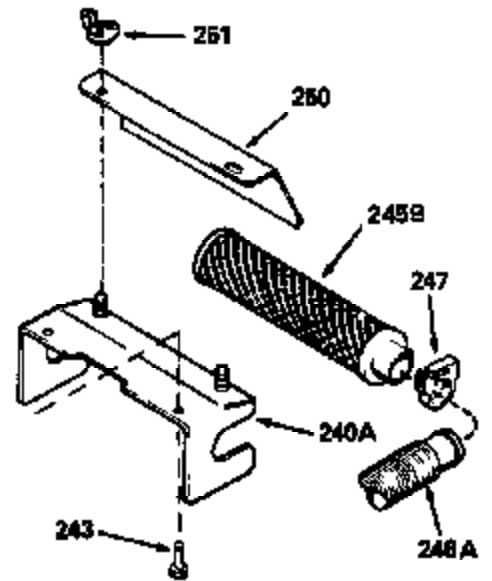

Ref #	Part Number	Qty	Description
189	650839		Screw, 1/4-20 x 3/8"
190	35831		Lever, Brake
191	35015B		Bracket Assy., S.E. Brake (Incl. 195)
194	32309		Ring, Retaining
195	610973		Terminal Assy.
274	26754A		* Gasket, Exhaust (Use as required)
275A	34613		Muffler
276	33753		Plate, Lock
277	650795		Screw, 1/4-20 x 2-1/4"
277A	30063		Screw, 1/4-20 x 1/2" (Use as required)
370F	34387		Decal, Instruction (Optional)
415	730162		Muffler Adap.Kit(Incl.274,277A)(Use a s req.)
430	730574		Debris Screen Kit (Incl. 370F,431-433)(Opt.)
431	35596		Screen, Debris (Optional)
432	35597		Bracket, Debris screen (Optional)
433	650910		Screw, 8-32 x 1/4" (Optional)