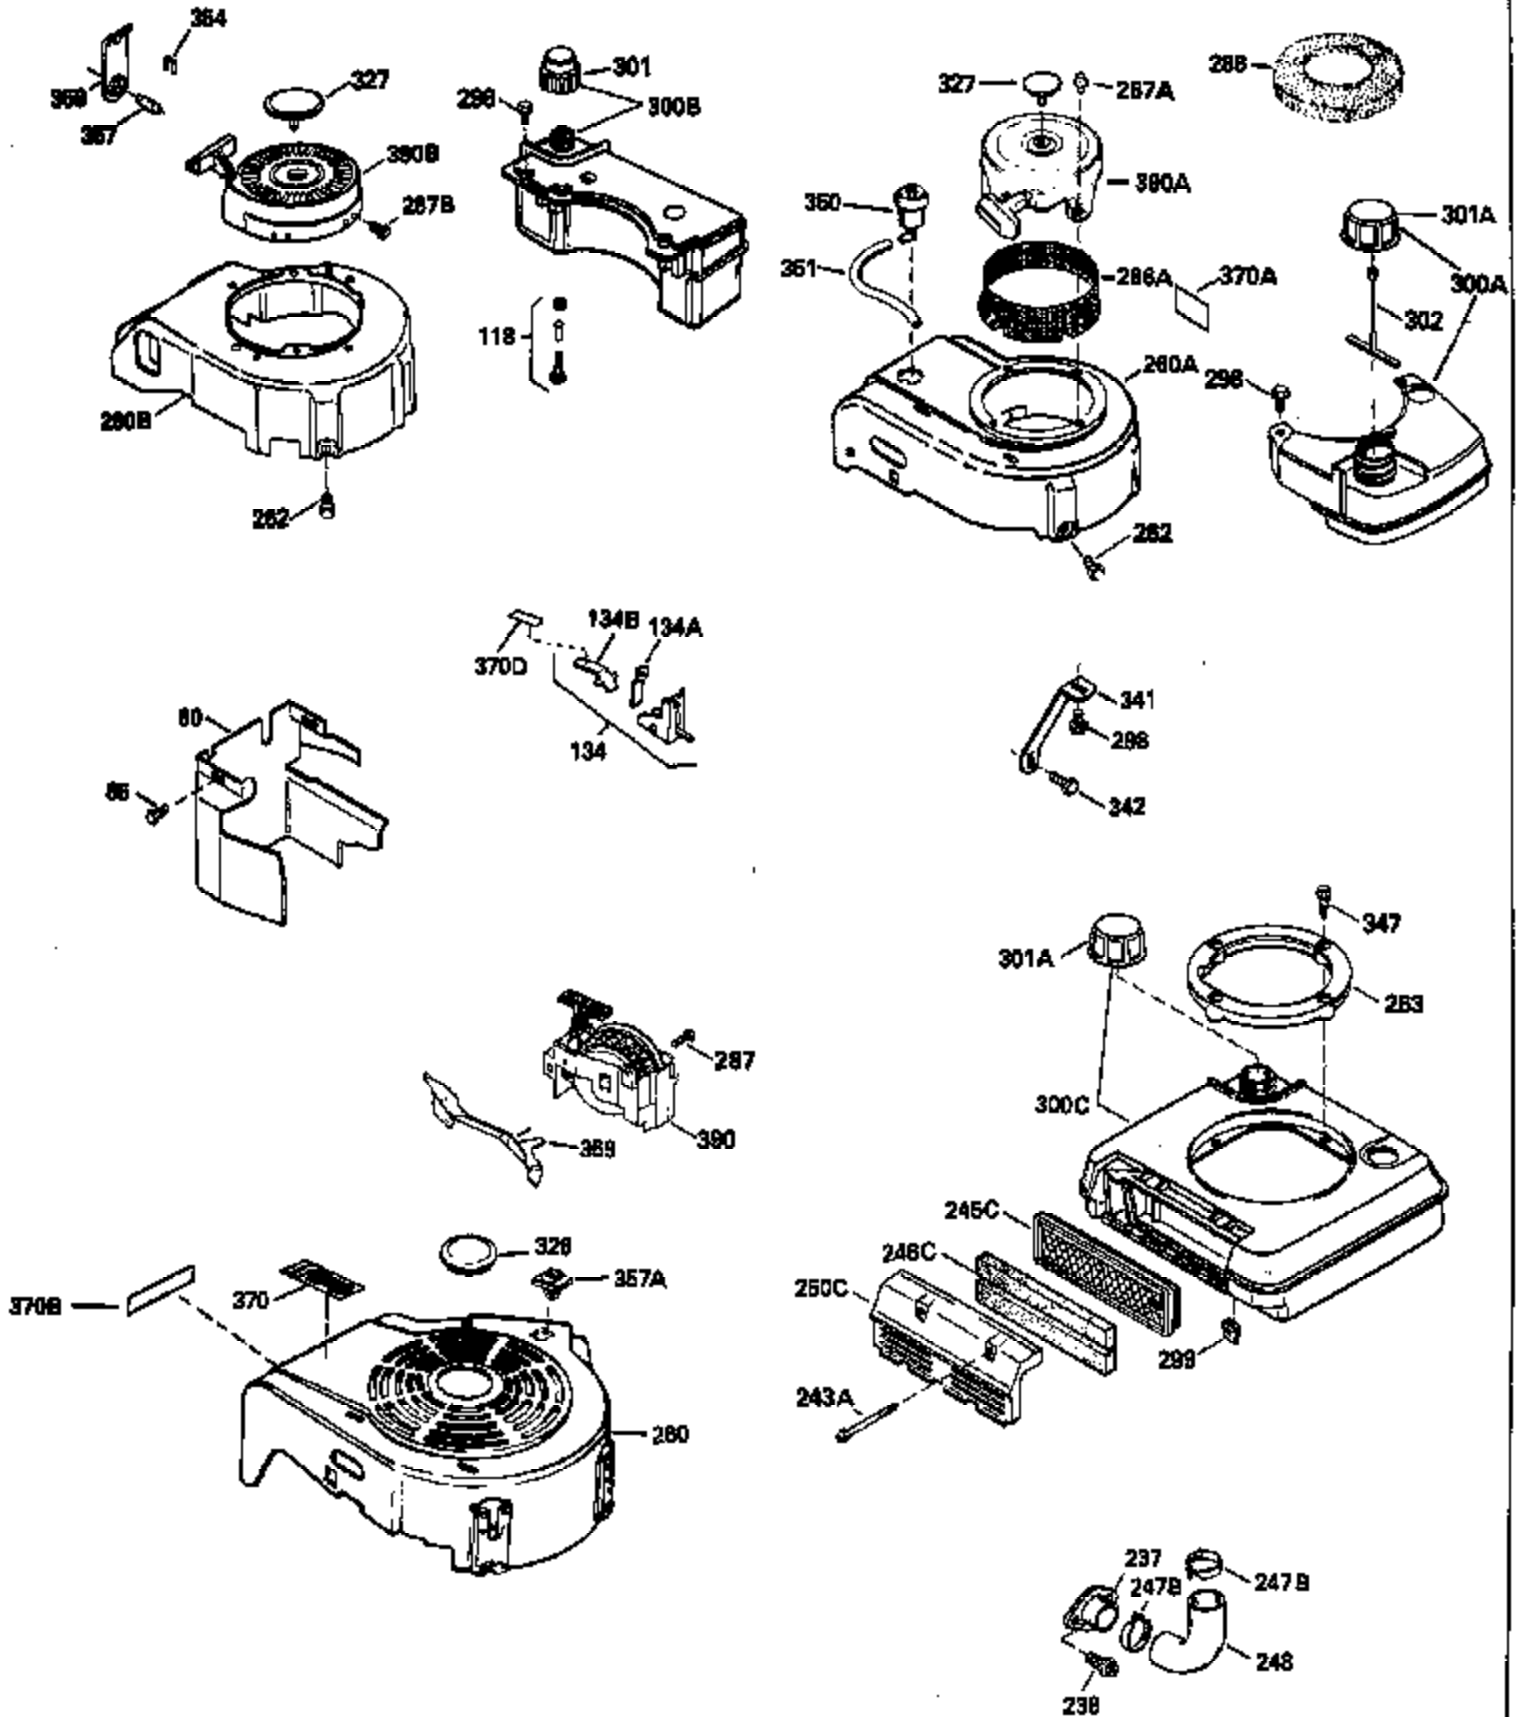

ILLUSTRATION SHOWS TYPICAL PARTS ONLY. ORDER BY PART NUMBER. PARTS NOT LISTED ARE SUPPLIED BY OEM.

Ref #	Part Number	Qty	Description
118	730194		Rope Guide Kit (Use as required with 34476 fuel tank)
237	32971		Adapter, Air cleaner
238	650709		Screw, 10-32 x 7/16"
243A	650899		Screw, 10-32 x 2-3/32"
245C	35500		Air Cleaner Filter
246C	35705		Filter, Pre-Air (Optional)
247B	35505		Clamp, Air cleaner tube
248	35504		Tube, Air cleaner
250C	35503		Cover, Air cleaner
260B	35497		Housing, Blower
262	650831		Screw, 1/4-20 x 15/32"
263	35502		Ring, Shroud
287A	650735		Screw, 10-24 x 3/8" (Use as required)
287A			Pop Rivet, (3/16" Dia.)(Purchase locally)
287B	650884		Screw, 8-32 x 1/2"
299	650900		Clip, "U" Type Nut, 10-32
300C	35501A		Shroud & Tank Ass'y. (Incl. 299 & 301 A)
301A	35355		Fuel Cap
327	35932		Plug, Starter
347	650898		Screw, 10-32 x 27/32"
390B	590621		Rewind Starter (Refer to Division 5, Section C, page 34 or Fiche 8, Grid G-9 for breakdown)