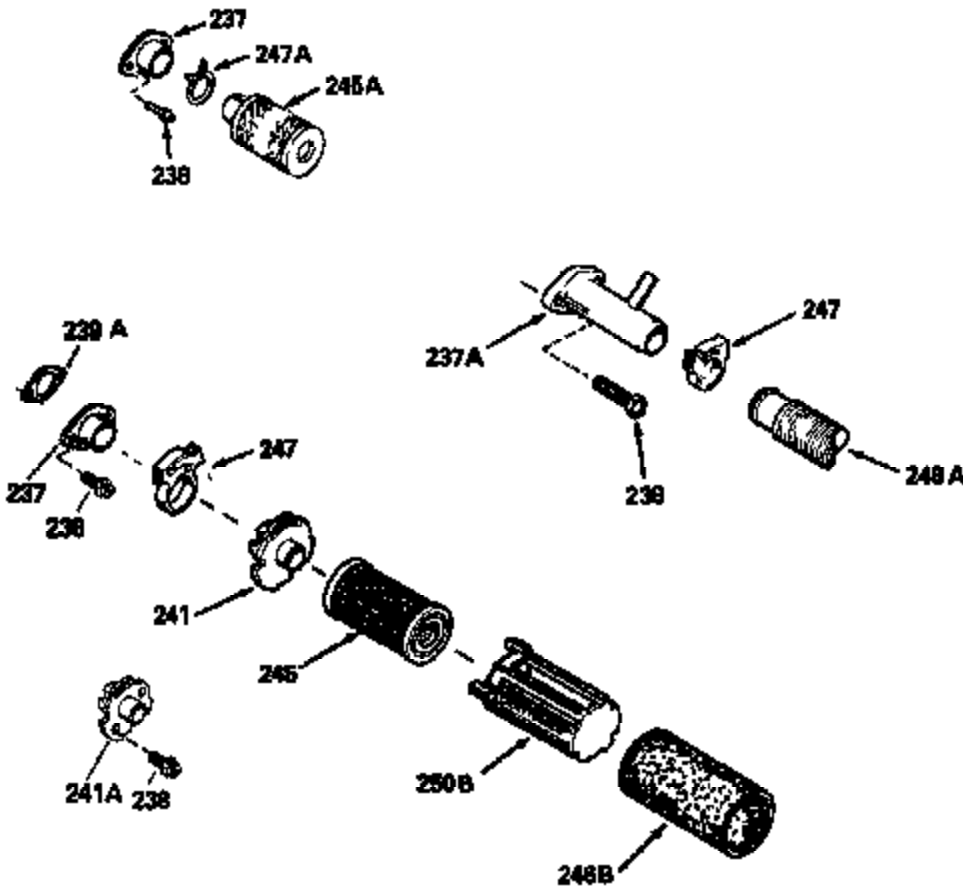

Ref #	Part Number	Qty	Description
189	650839		Screw, 1/4-20 x 3/8"
190	35831		Lever, Brake
191	35015B		Bracket Assy., S.E. Brake (Incl. 195)
194	32309		Ring, Retaining
195	610973		Terminal Assy.
274	26754A		* Gasket, Exhaust (Use as required)
275A	34613		Muffler
276	33753		Plate, Lock
277	650795		Screw, 1/4-20 x 2-1/4"
277A	30063		Screw, 1/4-20 x 1/2" (Use as required)
370F	34387		Decal, Instruction (Optional)
415	730162		Muffler Adap.Kit(Incl.274,277A)(Use a s req.)
430	730574		Debris Screen Kit (Incl. 370F,431-433)(Opt.)
431	35596		Screen, Debris (Optional)
432	35597		Bracket, Debris screen (Optional)
433	650910		Screw, 8-32 x 1/4" (Optional)