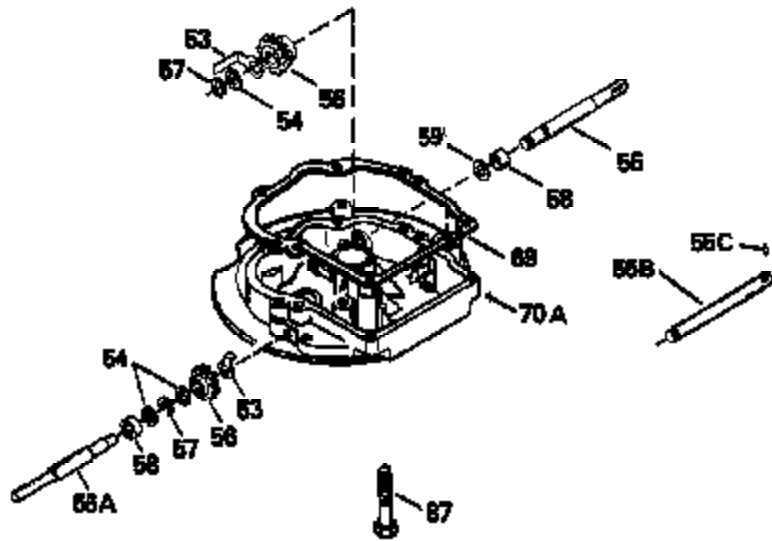

Ref #	Part Number	Qty	Description
400	33238C		* Gasket Set (Incl. items marked *)
420	730225		SAE 30, 4-Cycle Engine Oil (Quart)

ILLUSTRATION SHOWS TYPICAL PARTS ONLY. ORDER BY PART NUMBER. PARTS NOT LISTED ARE SUPPLIED BY OEM.

Ref #	Part Number	Qty	Description
	19 31361		Spring, Extension
	53 31745		Tang, Washer
	54 31747		Washer, Flat
	55A 33640		Shaft, P.T.O.
	56 33401		Right Hand Worm Gear
	57 33537		Ring, Retaining
	58 31744		Seal, Oil
	69 35261		* Gasket, Mounting flange
	70A 33535B		Flange Ass'y. (Incl.58, 72, 72A, 73, 75 & 80)
	87 650492		Screw, 1/4-20 x 2-1/4"
	182 6201		Screw, 1/4-28 x 7/8"
	185 31384A		Pipe, Intake (Incl. 224)
	186 34337		Link, Governor spring
	209 30200		Screw, 10-24 x 9/16"
	223 650451		Screw, 1/4-20 x 1"
	237 32971		Adapter, Air cleaner
	238 650709		Screw, 10-32 x 7/16"
	239A 35815		* Gasket, Air cleaner
	246B 35435		Filter, Pre-Air (Use as required)