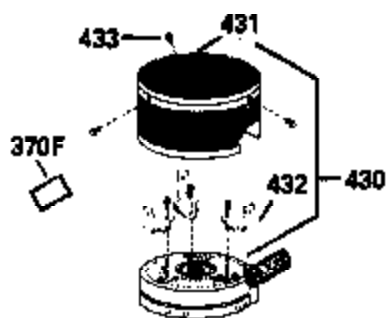

Ref #	Part Number	Qty	Description
189	650839		Screw, 1/4-20 x 3/8"
190	35831		Lever, Brake
191	35041A		Bracket Assy., S.E. Brake (Incl. 195)
194	32309		Ring, Retaining
195	610973		Terminal Assy.
210	27793		Clip, Conduit
211	28942		Screw, 10-32 x 3/8"
274	26754A		* Gasket, Exhaust (Use as required)
275A	391019		Muffler
276	33753		Plate, Lock
277	650795		Screw, 1/4-20 x 2-1/4"
277A	30063		Screw, 1/4-20 x 1/2" (Use as required)
370F	34387		Decal, Instruction (Optional)
415	730162		Muffler Adap.Kit(Incl.274,277A)(Use a s req.)
430	730574		Debris Screen Kit (Incl. 370F,431-433)(Opt.)
431	35596		Screen, Debris (Optional)
432	35597		Bracket, Debris screen (Optional)
433	650910		Screw, 8-32 x 1/4" (Optional)