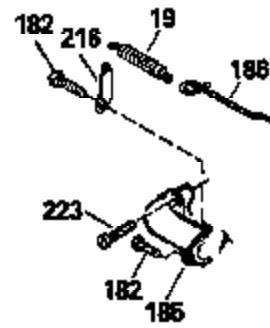

Ref #	Part Number	Qty	Description
189	650839		Screw, 1/4-20 x 3/8"
190	35831		Lever, Brake
191	35041A		Bracket Assy., S.E. Brake (Incl. 195)
194	32309		Ring, Retaining
195	610973		Terminal Assy.
210	27793		Clip, Conduit
211	28942		Screw, 10-32 x 3/8"
274	26754A		* Gasket, Exhaust (Use as required)
275A	391019		Muffler
276	33753		Plate, Lock
277	650795		Screw, 1/4-20 x 2-1/4"
277A	30063		Screw, 1/4-20 x 1/2" (Use as required)
370F	34387		Decal, Instruction (Optional)
415	730162		Muffler Adap.Kit(Incl.274,277A)(Use a s req.)
430	730574		Debris Screen Kit (Incl. 370F,431-433)(Opt.)
431	35596		Screen, Debris (Optional)
432	35597		Bracket, Debris screen (Optional)
433	650910		Screw, 8-32 x 1/4" (Optional)