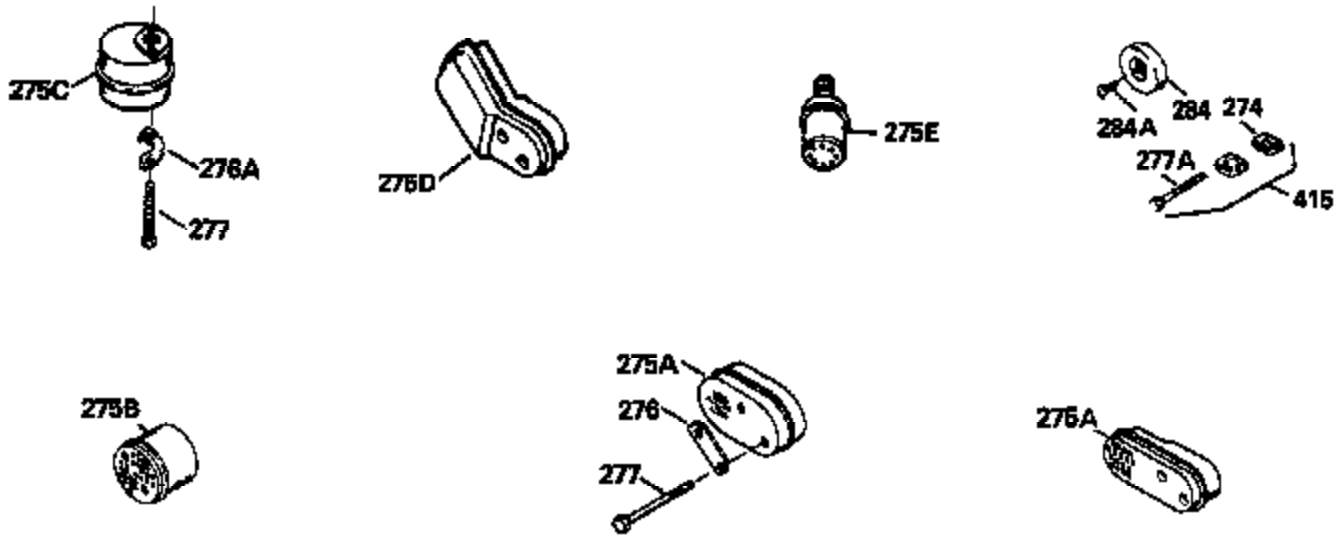

Ref #	Part Number	Qty	Description
189	650839		Screw, 1/4-20 x 3/8"
190	35831		Lever, Brake
191	35041A		Bracket Assy., S.E. Brake (Incl. 195)
194	32309		Ring, Retaining
195	610973		Terminal Assy.
210	27793		Clip, Conduit
211	28942		Screw, 10-32 x 3/8"
274	26754A		* Gasket, Exhaust (Use as required)
275A	391019		Muffler
276	33753		Plate, Lock
277	650795		Screw, 1/4-20 x 2-1/4"
277A	30063		Screw, 1/4-20 x 1/2" (Use as required)
370F	34387		Decal, Instruction (Optional)
415	730162		Muffler Adap.Kit(Incl.274,277A)(Use a s req.)
430	730574		Debris Screen Kit (Incl. 370F,431-433)(Opt.)
431	35596		Screen, Debris (Optional)
432	35597		Bracket, Debris screen (Optional)
433	650910		Screw, 8-32 x 1/4" (Optional)