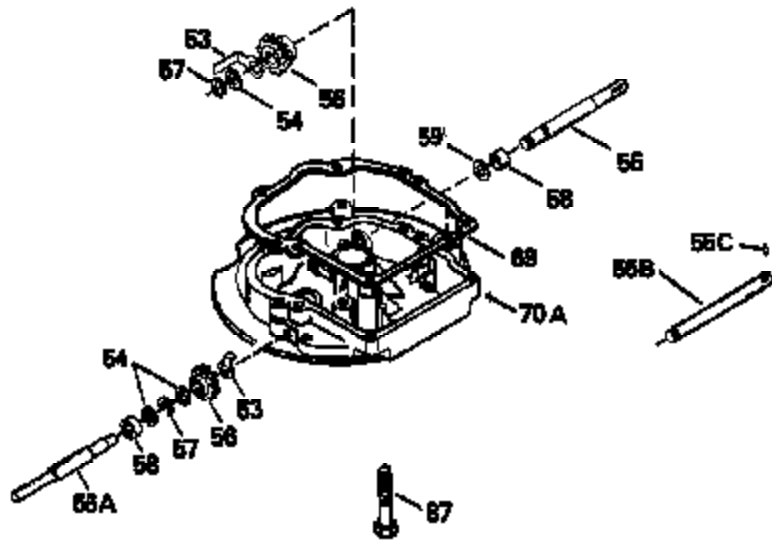

Ref #	Part Number	Qty	Description
189	650839		Screw, 1/4-20 x 3/8"
190	35831		Lever, Brake
191	35041A		Bracket Assy., S.E. Brake (Incl. 195)
194	32309		Ring, Retaining
195	610973		Terminal Assy.
210	27793		Clip, Conduit
211	28942		Screw, 10-32 x 3/8"
274	26754A		* Gasket, Exhaust (Use as required)
275A	391019		Muffler
276	33753		Plate, Lock
277	650795		Screw, 1/4-20 x 2-1/4"
277A	30063		Screw, 1/4-20 x 1/2" (Use as required)
370F	34387		Decal, Instruction (Optional)
415	730162		Muffler Adap.Kit(Incl.274,277A)(Use a s req.)
430	730574		Debris Screen Kit (Incl. 370F,431-433)(Opt.)
431	35596		Screen, Debris (Optional)
432	35597		Bracket, Debris screen (Optional)
433	650910		Screw, 8-32 x 1/4" (Optional)