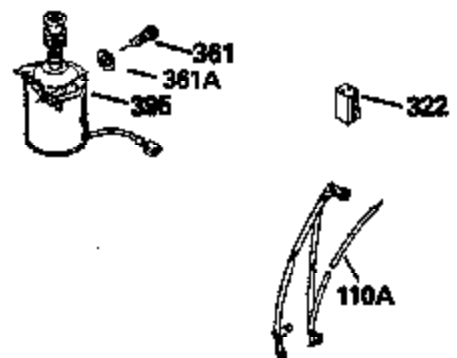

Ref #	Part Number	Qty	Description
189	650839		Screw, 1/4-20 x 3/8"
190	35831		Lever, Brake
191	35041A		Bracket Assy., S.E. Brake (Incl. 195)
194	32309		Ring, Retaining
195	610973		Terminal Assy.
210	27793		Clip, Conduit
211	28942		Screw, 10-32 x 3/8"
274	26754A		* Gasket, Exhaust (Use as required)
275A	391019		Muffler
276	33753		Plate, Lock
277	650795		Screw, 1/4-20 x 2-1/4"
277A	30063		Screw, 1/4-20 x 1/2" (Use as required)
370F	34387		Decal, Instruction (Optional)
415	730162		Muffler Adap.Kit(Incl.274,277A)(Use a s req.)
430	730574		Debris Screen Kit (Incl. 370F,431-433)(Opt.)
431	35596		Screen, Debris (Optional)
432	35597		Bracket, Debris screen (Optional)
433	650910		Screw, 8-32 x 1/4" (Optional)