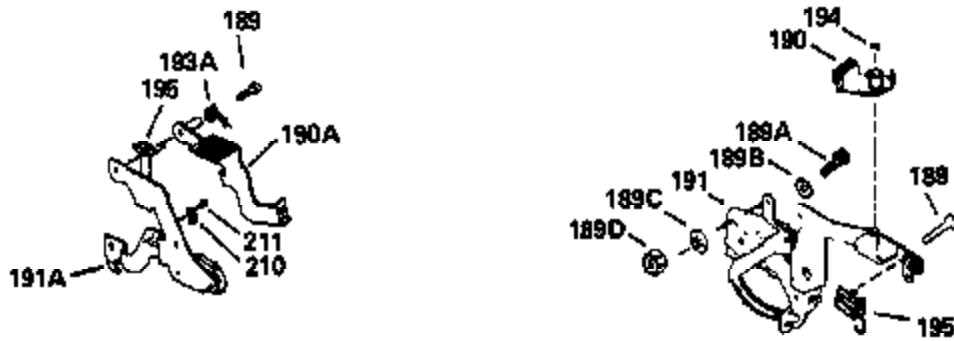

Ref #	Part Number	Qty	Description
189	650839		Screw, 1/4-20 x 3/8"
190	35831		Lever, Brake
191	35041A		Bracket Assy., S.E. Brake (Incl. 195)
194	32309		Ring, Retaining
195	610973		Terminal Assy.
210	27793		Clip, Conduit
211	28942		Screw, 10-32 x 3/8"
274	26754A		* Gasket, Exhaust (Use as required)
275A	391019		Muffler
276	33753		Plate, Lock
277	650795		Screw, 1/4-20 x 2-1/4"
277A	30063		Screw, 1/4-20 x 1/2" (Use as required)
370F	34387		Decal, Instruction (Optional)
415	730162		Muffler Adap.Kit(Incl.274,277A)(Use a s req.)
430	730574		Debris Screen Kit (Incl. 370F,431-433)(Opt.)
431	35596		Screen, Debris (Optional)
432	35597		Bracket, Debris screen (Optional)
433	650910		Screw, 8-32 x 1/4" (Optional)