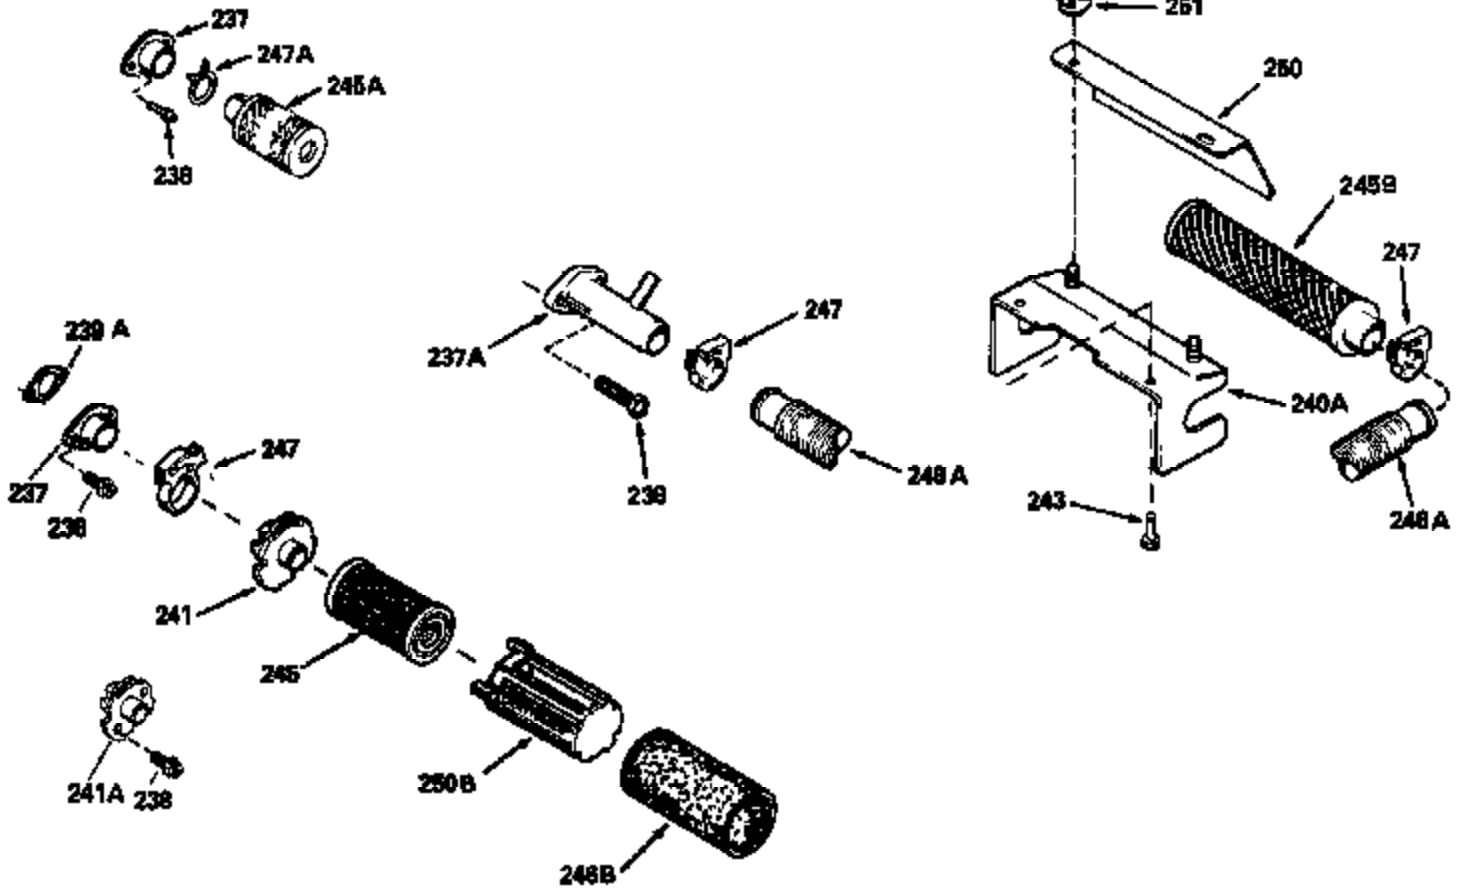

Ref #	Part Number	Qty	Description
189	650839		Screw, 1/4-20 x 3/8"
190	35831		Lever, Brake
191	35041A		Bracket Assy., S.E. Brake (Incl. 195)
194	32309		Ring, Retaining
195	610973		Terminal Assy.
210	27793		Clip, Conduit
211	28942		Screw, 10-32 x 3/8"
274	26754A		* Gasket, Exhaust (Use as required)
275A	391019		Muffler
276	33753		Plate, Lock
277	650795		Screw, 1/4-20 x 2-1/4"
277A	30063		Screw, 1/4-20 x 1/2" (Use as required)
370F	34387		Decal, Instruction (Optional)
415	730162		Muffler Adap.Kit(Incl.274,277A)(Use a s req.)
430	730574		Debris Screen Kit (Incl. 370F,431-433)(Opt.)
431	35596		Screen, Debris (Optional)
432	35597		Bracket, Debris screen (Optional)
433	650910		Screw, 8-32 x 1/4" (Optional)