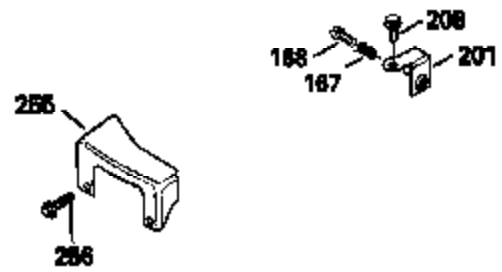

ILLUSTRATION SHOWS TYPICAL PARTS ONLY. ORDER BY PART NUMBER. PARTS NOT LISTED ARE SUPPLIED BY OEM.

Ref #	Part Number	Qty	Description
118	730194		Rope Guide Kit (Use as required with 34476 fuel tank)
237	32971		Adapter, Air cleaner
238	650709		Screw, 10-32 x 7/16"
243A	650899		Screw, 10-32 x 2-3/32"
245C	35500		Air Cleaner Filter
246C	35705		Filter, Pre-Air (Optional)
247B	35505		Clamp, Air cleaner tube
248	35504		Tube, Air cleaner
250C	35503		Cover, Air cleaner
260B	35497		Housing, Blower
262	650831		Screw, 1/4-20 x 15/32"
263	35502		Ring, Shroud
287A	650735		Screw, 10-24 x 3/8" (Use as required)
287A			Pop Rivet, (3/16" Dia.)(Purchase locally)
287B	650884		Screw, 8-32 x 1/2"
299	650900		Clip, "U" Type Nut, 10-32
300C	35501A		Shroud & Tank Ass'y. (Incl. 299 & 301 A)
301A	35355		Fuel Cap
327	35932		Plug, Starter
347	650898		Screw, 10-32 x 27/32"
354	35025		Staple (Not used on all models)
357	34985		Rope Stop & Staple Ass'y. (Incl. 354)
390B	590621		Rewind Starter (Refer to Division 5, Section C, page 34 or Fiche 8, Grid G-9 for breakdown)

Ref #	Part Number	Qty	Description
	19 31361		Spring, Extension
	53 31745		Tang, Washer
	54 31747		Washer, Flat
	55 35667		Shaft, P.T.O.
	56 31746		Left Hand Worm Gear
	57 31749		Ring, Retaining
	58 31744		Seal, Oil
	59 31787		Washer, Flat
	69 35261		* Gasket, Mounting flange
70A	33521C		Flange Ass'y. (Incl.58, 72, 72A, 73, 75 & 80)
	87 650492		Screw, 1/4-20 x 2-1/4"
	182 6201		Screw, 1/4-28 x 7/8"
	185 31384A		Pipe, Intake (Incl. 224)
	186 34337		Link, Governor spring
	209 30200		Screw, 10-24 x 9/16"
	223 650451		Screw, 1/4-20 x 1"
	237 32971		Adapter, Air cleaner
	238 650709		Screw, 10-32 x 7/16"
239A	35815		* Gasket, Air cleaner
246B	35435		Filter, Pre-Air (Use as required)