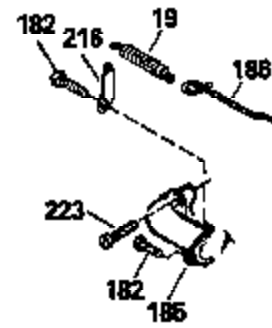

Ref #	Part Number	Qty	Description
189	650839		Screw, 1/4-20 x 3/8"
190	35831		Lever, Brake
191	35015B		Bracket Assy., S.E. Brake (Incl. 195)
194	32309		Ring, Retaining
195	610973		Terminal Assy.
210	27793		Clip, Conduit
211	28942		Screw, 10-32 x 3/8"
274	26754A		* Gasket, Exhaust (Use as required)
275A	34613		Muffler
276	33753		Plate, Lock
277	650795		Screw, 1/4-20 x 2-1/4"
277A	30063		Screw, 1/4-20 x 1/2" (Use as required)
370F	34387		Decal, Instruction (Optional)
415	730162		Muffler Adap.Kit(Incl.274,277A)(Use a s req.)
430	730574		Debris Screen Kit (Incl. 370F,431-433)(Opt.)
431	35596		Screen, Debris (Optional)
432	35597		Bracket, Debris screen (Optional)
433	650910		Screw, 8-32 x 1/4" (Optional)