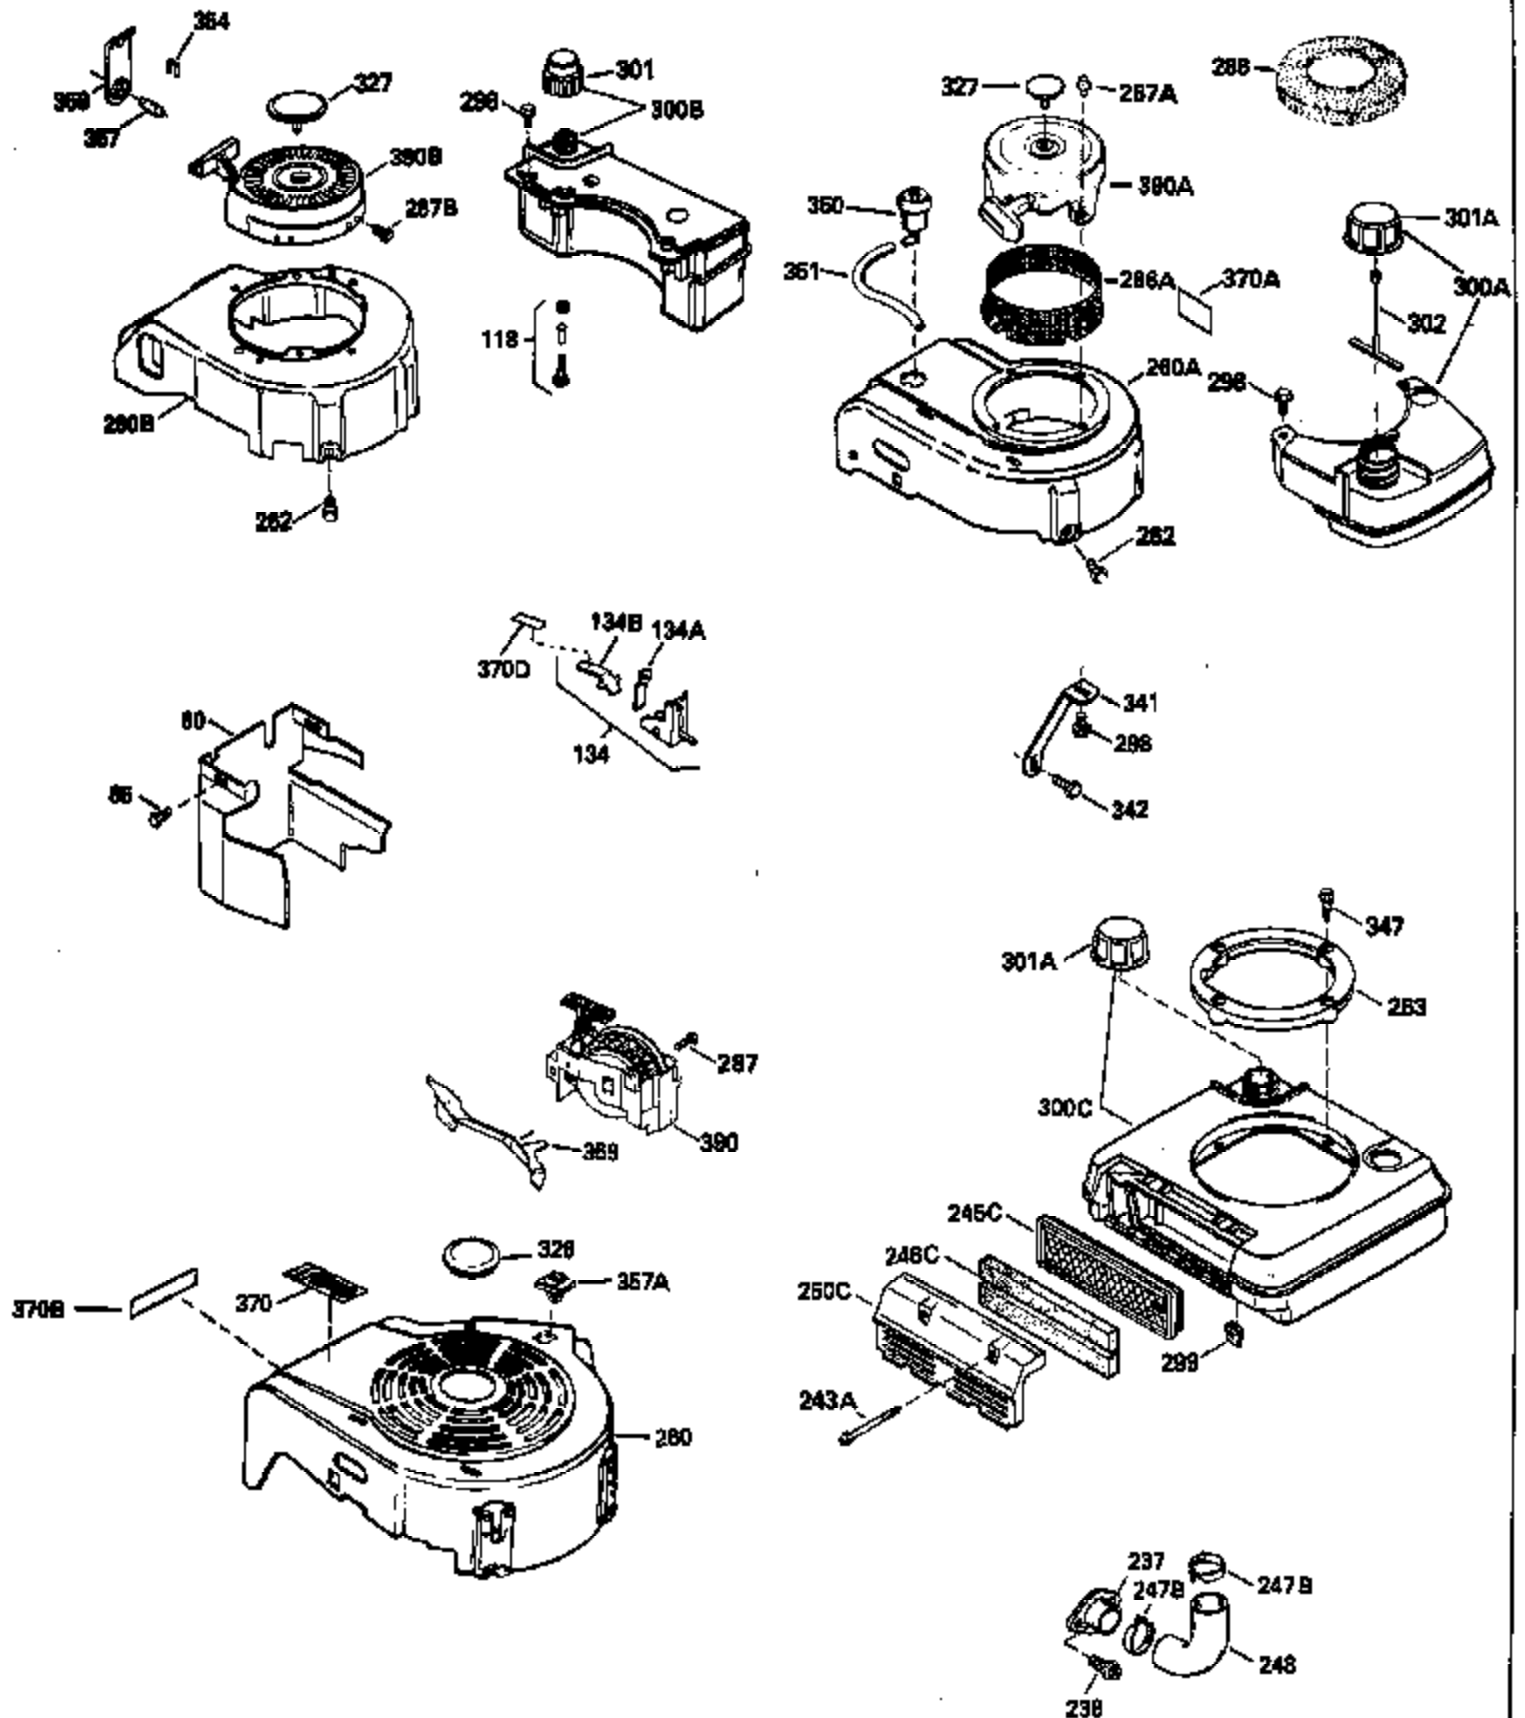

ILLUSTRATION SHOWS TYPICAL PARTS ONLY. ORDER BY PART NUMBER. PARTS NOT LISTED ARE SUPPLIED BY OEM.

Ref #	Part Number	Qty	Description
118	730194		Rope Guide Kit (Use as required with 34476 fuel tank)
237	32971		Adapter, Air cleaner
238	650709		Screw, 10-32 x 7/16"
243A	650899		Screw, 10-32 x 2-3/32"
245C	35500		Air Cleaner Filter
246C	35705		Filter, Pre-Air (Optional)
247B	35505		Clamp, Air cleaner tube
248	35504		Tube, Air cleaner
250C	35503		Cover, Air cleaner
260B	35497		Housing, Blower
262	650831		Screw, 1/4-20 x 15/32"
263	35502		Ring, Shroud
287A	650735		Screw, 10-24 x 3/8" (Use as required)
287A			Pop Rivet, (3/16" Dia.)(Purchase locally)
287B	650884		Screw, 8-32 x 1/2"
299	650900		Clip, "U" Type Nut, 10-32
300C	35501A		Shroud & Tank Ass'y. (Incl. 299 & 301 A)
301A	35355		Fuel Cap
327	35932		Plug, Starter
347	650898		Screw, 10-32 x 27/32"
390B	590621		Rewind Starter (Refer to Division 5, Section C, page 34 or Fiche 8, Grid G-9 for breakdown)