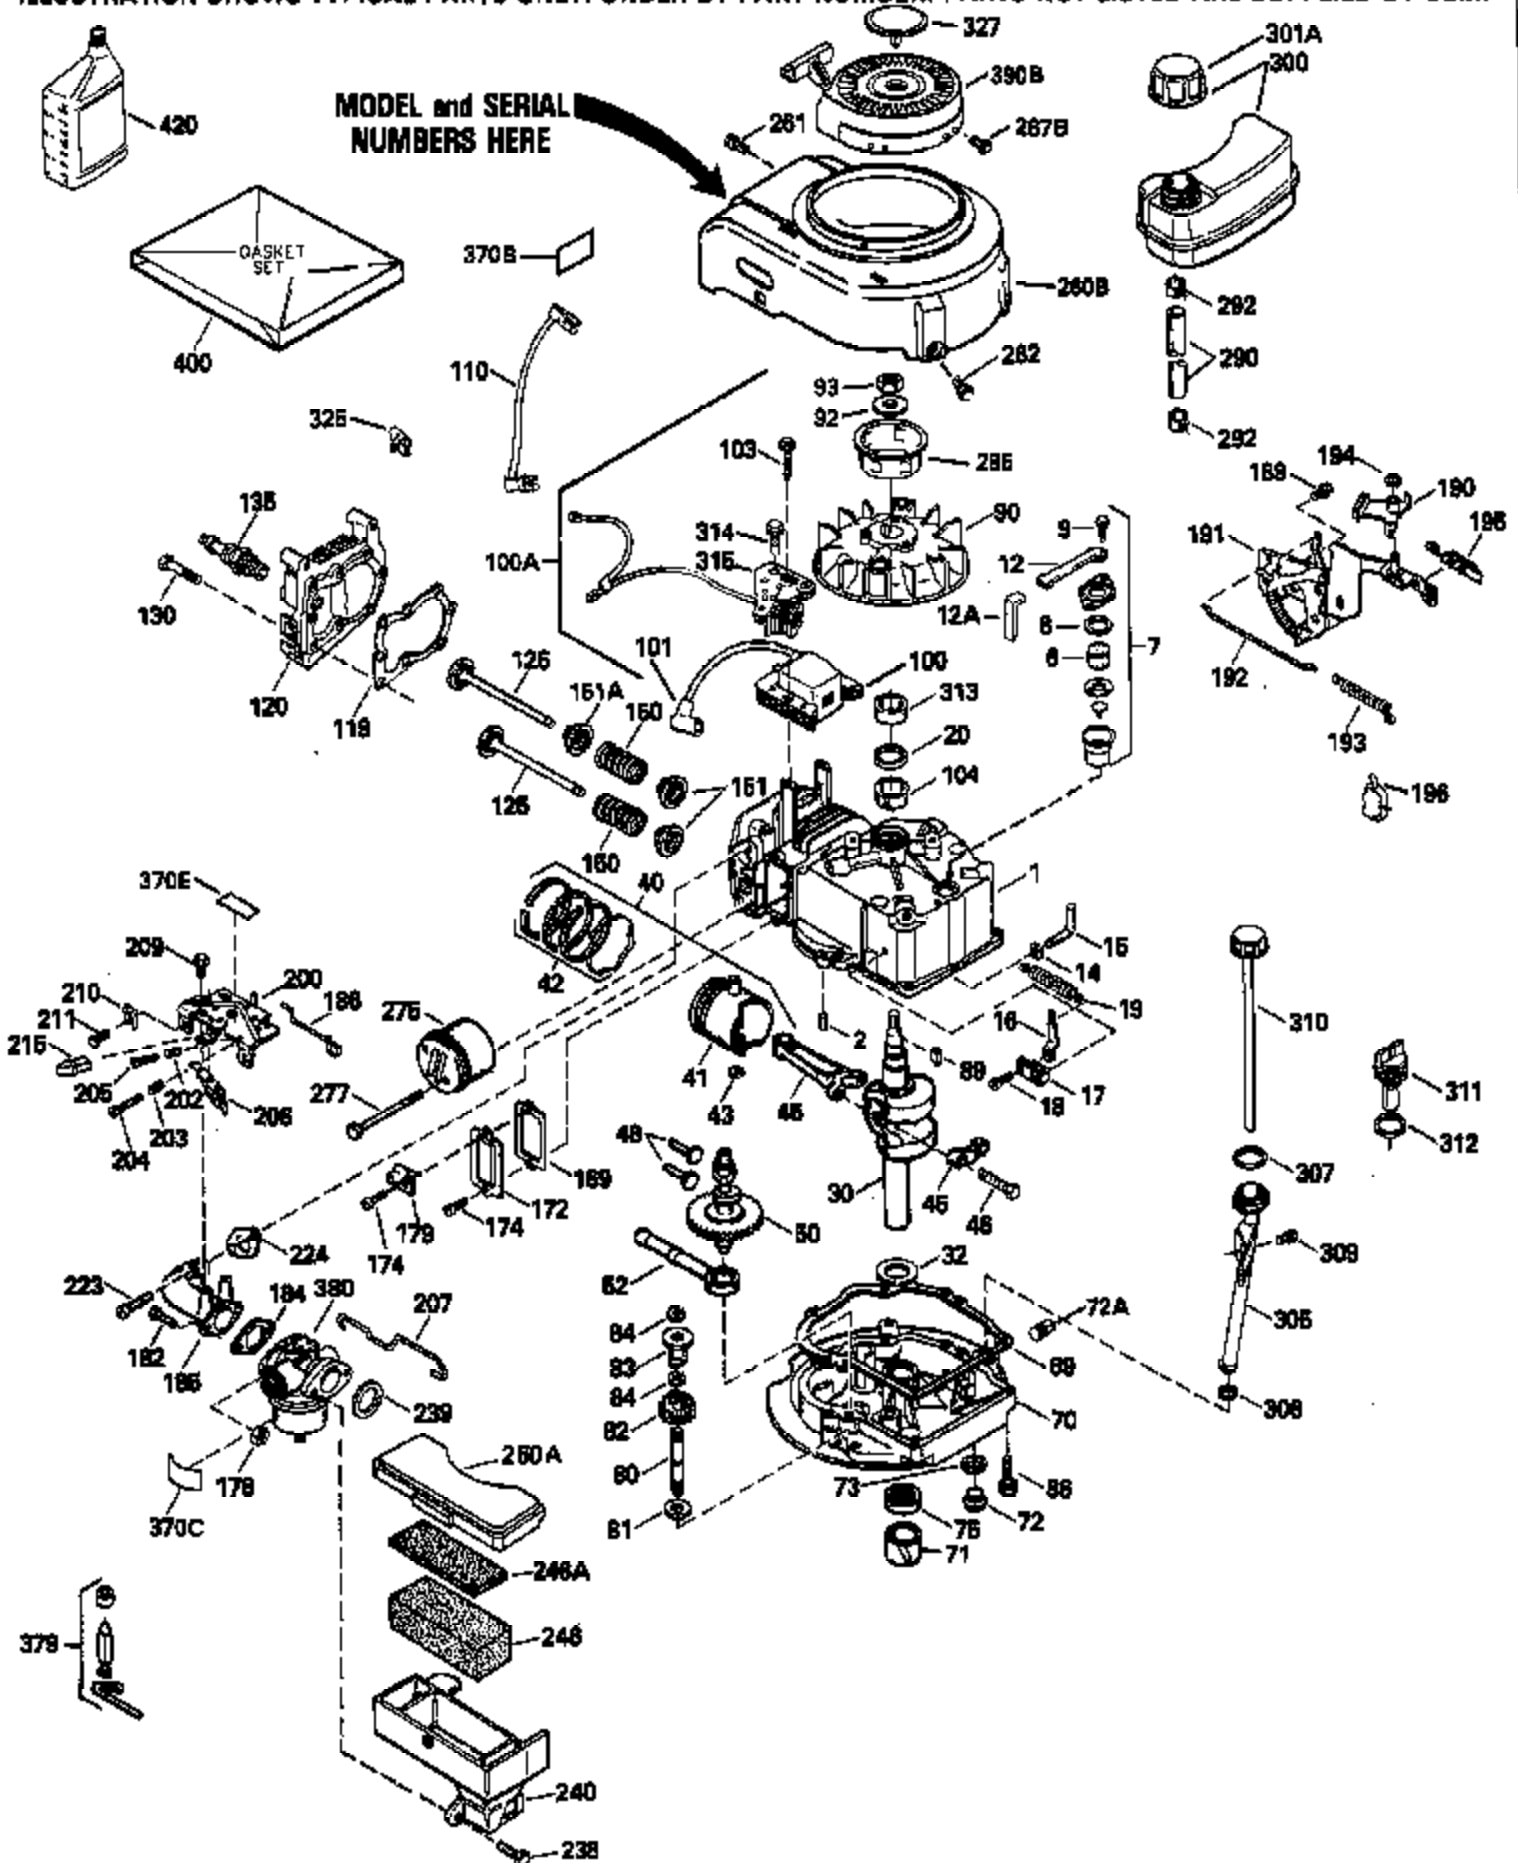

ILLUSTRATION SHOWS TYPICAL PARTS ONLY. ORDER BY PART NUMBER. PARTS NOT LISTED ARE SUPPLIED BY OEM.

Ref #	Part Number	Qty	Description
1	34975		Cylinder Ass'y. (Incl. 2, 8, 9 & 20) (2-1/2")
2	26727		Pin, Dowel
6	33734		Element, Breather
7	34214A		Breather Ass'y. (Incl. 6, 8, 9, 12 & 12A)
8	33735		* Gasket, Breather
9	30200		Screw, 10-24 x 9/16"
12	35496		Tube, Breather
14	28277		Washer
15	31513		Rod, Governor
16	31383A		Lever, Governor
17	31335		Clamp, Governor lever
18	650548		Screw, 8-32 x 5/16"
19	31361		Spring, Extension
20	32600		Seal, Oil
30	34769A		Crankshaft Ass'y.
40	34514		Piston, Pin & Ring Set (Std.) (2-1/2" Bore)
40	34515		Piston, Pin & Ring Set (.010" OS)
40	34516		Piston, Pin & Ring Set (.020" OS)
41	32538B		Piston & Pin Ass'y. (Incl. 43)(Std.)(2-1/2")
41	32548B		Piston & Pin Ass'y. (Incl. 43) (.010" OS)
41	32549B		Piston & Pin Ass'y. (Incl. 43) (.020" OS)
42	28986		Ring Set (Std.) (2-1/2" Bore)
42	28987		Ring Set (.010" OS)
42	28988		Ring Set (.020" OS)
43	20381		Ring, Piston pin retaining
45	30963B		Rod Assy., Connecting (Incl. 46)
46	32610A		Bolt, Connecting rod
48	27241		Lifter, Valve
50	33533		Camshaft (MCR)
52	29914		Oil Pump Assy.
69	35261		* Gasket, Mounting flange
72A	28534		Plug, Pipe
72	30572		Plug, Oil drain (Incl. 73)
73	28833		* Drain Plug Gasket (Not req. W/plastic plug)
75	26208		Seal, Oil
80	30574		Shaft, Governor
81	30590A		Washer, Flat
82	30591		Gear Assy., Governor (Incl. 81)
83	30588A		Spool, Governor
84	29193		Ring, Retaining
86	650488		Screw, 1/4-20 x 1-1/4"
89	611004		Flywheel Key
90	611112		Flywheel
92	650815		Washer, Belleville
93	650816		Nut, Flywheel
100	730207		Magneto-to-Solid State Conversion Kit (Includes solid state module, solid state flywheel key, and instructions.)(Use as required on external ignition engines only.)
100	34443A		Solid State Assy.
103	650814		Screw, Torx T-15, 10-24 x 1"
110	34961		Ground Wire
119	29953C		* Gasket, Cylinder head
120	34335		Head, Cylinder
125	29313C		Exhaust Valve (Std.) (Incl. 151)
125	29315C		Exhaust Valve (1/32" OS) (Incl. 151)
126	29314B		Intake Valve (Std.) (Incl. 151)
126	29315C		Intake Valve (1/32" OS) (Incl. 151)