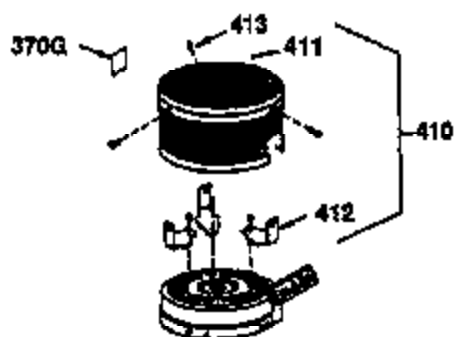

ILLUSTRATION SHOWS TYPICAL PARTS ONLY. ORDER BY PART NUMBER. PARTS NOT LISTED ARE SUPPLIED BY OEM.

Ref #	Part Number	Qty	Description
19	31361	1	Extension Spring
53	31745	1	Tang Washer
55	33640	1	PTO Shaft
56	33401	1	Right Hand Worm Gear
57	33537	1	Retaining Ring
58	31744	1	Oil Seal
59	31747	2	Washer
69	35261	1	* Mounting Flange Gasket
70	33535B	1	Mounting Flange (Incl. 58,72,72A,75 & 80)
87	650492	1	Screw, 1/4-20 x 2-1/4"
90	611112	1	Flywheel
182	6201	2	Screw, 1/4-28 x 7/8"
185	31384A	1	Intake Pipe (Incl. 224)
186	34337	1	Governor Link
200	35610	1	Control Bracket (Incl. 202 thru 205)
209	30200	2	Screw, 10-24 x 9/16"
223	650451	2	Screw, 1/4-20 x 1"
245	35500	1	Air Cleaner Filter
250	35503	1	Air Cleaner Cover
275	34613	1	Muffler
276	33753	1	Locking Plate
277	650795	2	Screw, 1/4-20 x 2-1/4"