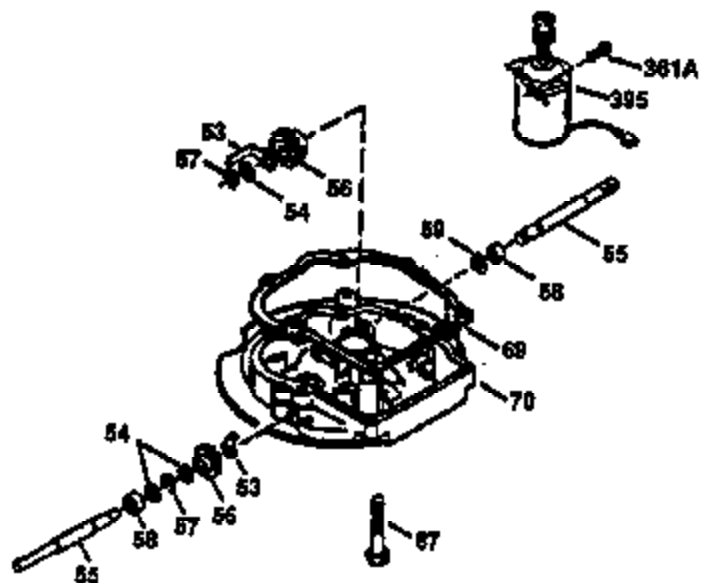

ILLUSTRATION SHOWS TYPICAL PARTS ONLY. ORDER BY PART NUMBER. PARTS NOT LISTED ARE SUPPLIED BY OEM.

Ref #	Part Number	Qty	Description
19	31361	1	Extension Spring
53	31745	1	Tang Washer
55	33640	1	PTO Shaft
56	33401	1	Right Hand Worm Gear
57	33537	1	Retaining Ring
58	31744	1	Oil Seal
59	31747	2	Washer
69	35261	1	* Mounting Flange Gasket
70	33535B	1	Mounting Flange (Incl. 58,72,72A,75 & 80)
87	650492	1	Screw, 1/4-20 x 2-1/4"
90	611112	1	Flywheel
182	6201	2	Screw, 1/4-28 x 7/8"
185	31384A	1	Intake Pipe (Incl. 224)
186	34337	1	Governor Link
200	35610	1	Control Bracket (Incl. 202 thru 205)
209	30200	2	Screw, 10-24 x 9/16"
223	650451	2	Screw, 1/4-20 x 1"
245	35500	1	Air Cleaner Filter
250	35503	1	Air Cleaner Cover
275	34613	1	Muffler
276	33753	1	Locking Plate
277	650795	2	Screw, 1/4-20 x 2-1/4"