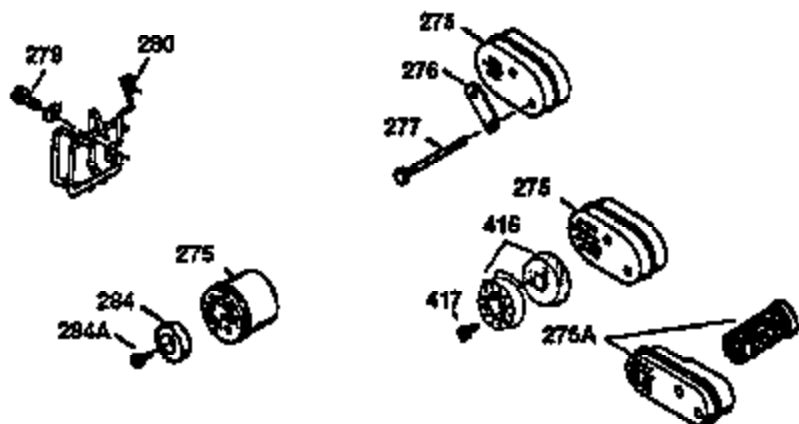

ILLUSTRATION SHOWS TYPICAL PARTS ONLY. ORDER BY PART NUMBER. PARTS NOT LISTED ARE SUPPLIED BY OEM.

Ref #	Part Number	Qty	Description
19	31361	1	Extension Spring
53	31745	1	Tang Washer
55	33640	1	PTO Shaft
56	33401	1	Right Hand Worm Gear
57	33537	1	Retaining Ring
58	31744	1	Oil Seal
59	31747	2	Washer
69	35261	1	* Mounting Flange Gasket
70	33535B	1	Mounting Flange (Incl. 58,72,72A,75 & 80)
87	650492	1	Screw, 1/4-20 x 2-1/4"
90	611112	1	Flywheel
182	6201	2	Screw, 1/4-28 x 7/8"
185	31384A	1	Intake Pipe (Incl. 224)
186	34337	1	Governor Link
200	35610	1	Control Bracket (Incl. 202 thru 205)
209	30200	2	Screw, 10-24 x 9/16"
223	650451	2	Screw, 1/4-20 x 1"
245	35500	1	Air Cleaner Filter
250	35503	1	Air Cleaner Cover
275	34613	1	Muffler
276	33753	1	Locking Plate
277	650795	2	Screw, 1/4-20 x 2-1/4"