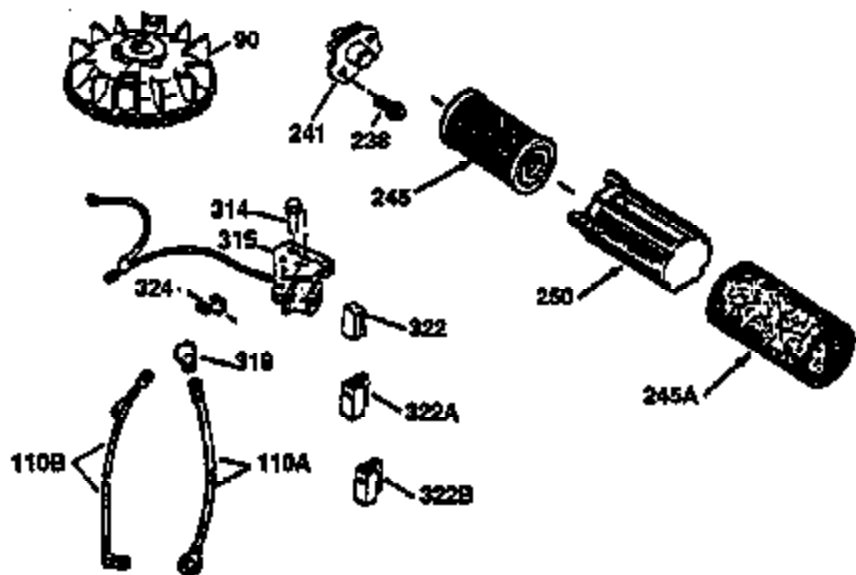

ILLUSTRATION SHOWS TYPICAL PARTS ONLY. ORDER BY PART NUMBER. PARTS NOT LISTED ARE SUPPLIED BY OEM.

Ref #	Part Number	Qty	Description
19	31361	1	Extension Spring
53	31745	1	Tang Washer
55	33640	1	PTO Shaft
56	33401	1	Right Hand Worm Gear
57	33537	1	Retaining Ring
58	31744	1	Oil Seal
59	31747	2	Washer
69	35261	1	* Mounting Flange Gasket
70	33535B	1	Mounting Flange (Incl. 58,72,72A,75 & 80)
87	650492	1	Screw, 1/4-20 x 2-1/4"
90	611112	1	Flywheel
182	6201	2	Screw, 1/4-28 x 7/8"
185	31384A	1	Intake Pipe (Incl. 224)
186	34337	1	Governor Link
200	35610	1	Control Bracket (Incl. 202 thru 205)
209	30200	2	Screw, 10-24 x 9/16"
223	650451	2	Screw, 1/4-20 x 1"
245	35500	1	Air Cleaner Filter
250	35503	1	Air Cleaner Cover
275	34613	1	Muffler
276	33753	1	Locking Plate
277	650795	2	Screw, 1/4-20 x 2-1/4"