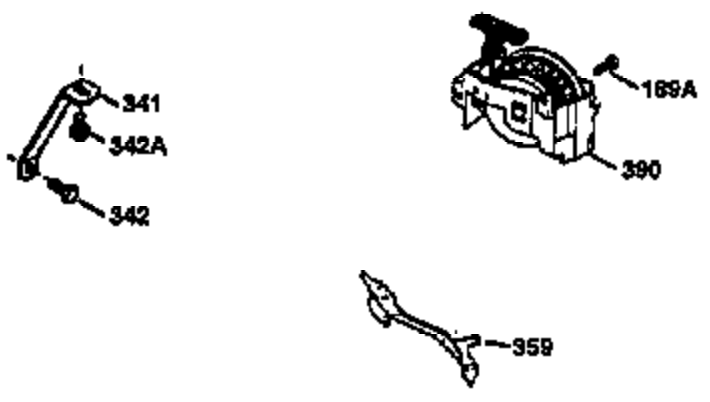

ILLUSTRATION SHOWS TYPICAL PARTS ONLY, ORDER BY PART NUMBER. PARTS NOT LISTED ARE SUPPLIED BY OEM.

Ref #	Part Number	Qty	Description
243	650899	2	Screw, 10-32 x 2-3/32"
245	35500	1	Air Cleaner Filter
247	35505	2	Air Cleaner Tube Clamp
248	35504	1	Air Cleaner Tube
250	35503	1	Air Cleaner Cover
260	35497	1	Blower Housing
263	35502	1	Trim Ring
287	650884	2	Screw, 8-32 x 1/2"
299	650900	2	"U" Type Nut, 10-32
300	35501A	1	Shroud & Tank Ass'y. (Incl.299 & 301)
301	35355	1	Fuel Cap
347	650898	4	Screw, 10-32 x 27/32"
370	34144	1	Primer Decal
390	590686	1	Rewind Starter