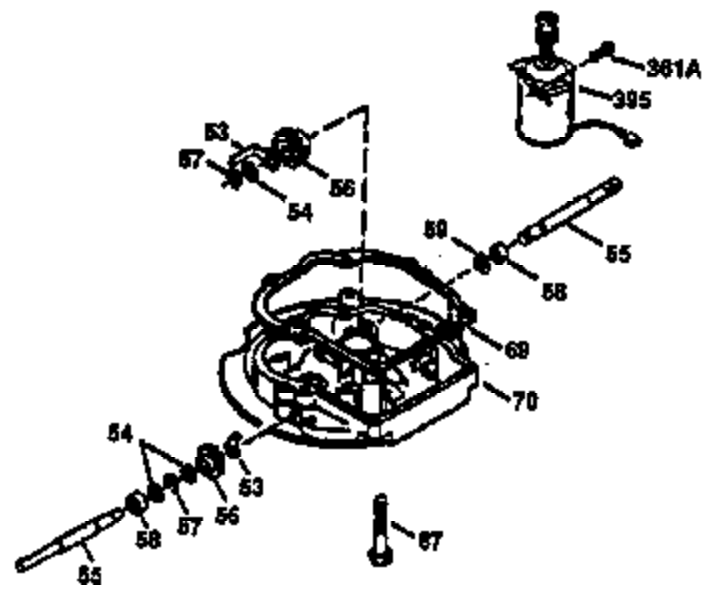

ILLUSTRATION SHOWS TYPICAL PARTS ONLY. ORDER BY PART NUMBER. PARTS NOT LISTED ARE SUPPLIED BY OEM.

Ref #	Part Number	Qty	Description
19	31361		Spring, Extension
69	35261		* Gasket, Mounting flange
70	35651B		Flange Ass'y. (Incl. 72, 72A, 73, 75 & 80)
90	611112		Flywheel
182	6201		Screw, 1/4-28 x 7/8"
185	31384A		Pipe, Intake (Incl. 224)
186	34337		Link, Governor spring
200	35610		Control Bracket (Incl. 203, 204 & 206)
209	30200		Screw, 10-24 x 9/16"
223	650451		Screw, 1/4-20 x 1"
245A	35500		Filter, Air cleaner
246B	35435		Filter, Pre-Air (Optional)
246C	35705		Filter, Pre-Air (Optional)
250B	35503		Cover, Air cleaner
260A	35497		Housing, Blower
275A	34613		Muffler
276	33753		Plate, Lock
277	650795		Screw, 1/4-20 x 2-1/4"
287A	650884		Screw, 8-32 x 1/2"
300C	35501A		Shroud & Tank Ass'y. (Incl. 299 & 301 A)
301A	35355		Fuel Cap
370F	34387		Decal, Instruction (Optional)
379	631021		Inlet Needle, Seat & Clip Assy.
390A	590621		Rewind Starter (Refer to Division 5, Section C, page 34 or Fiche 8, Grid G-9 for breakdown)
430	730574		Debris Screen Kit (Incl.370F,431-433) (Opt.)
431	35596		Screen, Debris (Optional)
432	35597		Bracket, Debris screen (Optional)
433	650910		Screw, 8-32 x 1/4" (Optional)