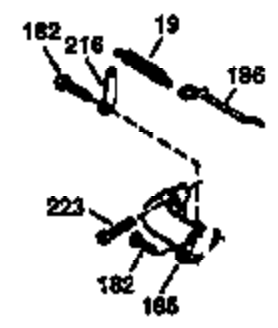

ILLUSTRATION SHOWS TYPICAL PARTS ONLY. ORDER BY PART NUMBER. PARTS NOT LISTED ARE SUPPLIED BY OEM.

Ref #	Part Number	Qty	Description
19	31361		Spring, Extension
69	35261		* Gasket, Mounting flange
70	35651B		Flange Ass'y. (Incl. 72, 72A, 73, 75 & 80)
90	611112		Flywheel
182	6201		Screw, 1/4-28 x 7/8"
185	31384A		Pipe, Intake (Incl. 224)
186	34337		Link, Governor spring
200	35610		Control Bracket (Incl. 203, 204 & 206)
209	30200		Screw, 10-24 x 9/16"
223	650451		Screw, 1/4-20 x 1"
245A	35500		Filter, Air cleaner
246B	35435		Filter, Pre-Air (Optional)
246C	35705		Filter, Pre-Air (Optional)
250B	35503		Cover, Air cleaner
260A	35497		Housing, Blower
275A	34613		Muffler
276	33753		Plate, Lock
277	650795		Screw, 1/4-20 x 2-1/4"
287A	650884		Screw, 8-32 x 1/2"
300C	35501A		Shroud & Tank Ass'y. (Incl. 299 & 301 A)
301A	35355		Fuel Cap
370F	34387		Decal, Instruction (Optional)
379	631021		Inlet Needle, Seat & Clip Assy.
390A	590621		Rewind Starter (Refer to Division 5, Section C, page 34 or Fiche 8, Grid G-9 for breakdown)
430	730574		Debris Screen Kit (Incl.370F,431-433) (Opt.)
431	35596		Screen, Debris (Optional)
432	35597		Bracket, Debris screen (Optional)
433	650910		Screw, 8-32 x 1/4" (Optional)