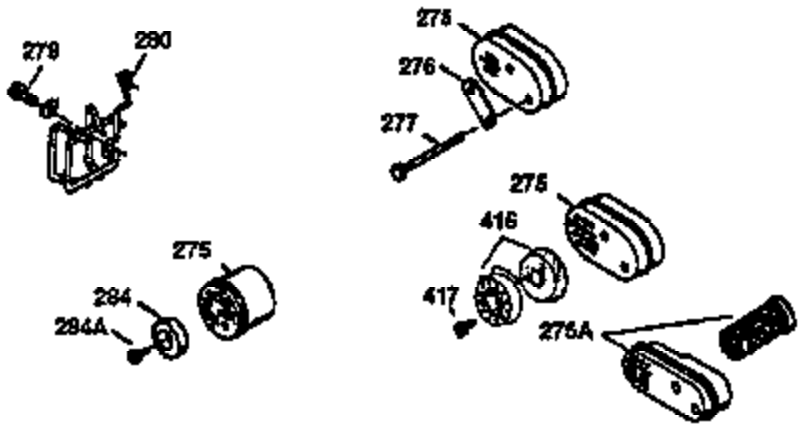

ILLUSTRATION SHOWS TYPICAL PARTS ONLY. ORDER BY PART NUMBER. PARTS NOT LISTED ARE SUPPLIED BY OEM.

Ref #	Part Number	Qty	Description
19	31361		Spring, Extension
69	35261		* Gasket, Mounting flange
70	35651B		Flange Ass'y. (Incl. 72, 72A, 73, 75 & 80)
90	611112		Flywheel
182	6201		Screw, 1/4-28 x 7/8"
185	31384A		Pipe, Intake (Incl. 224)
186	34337		Link, Governor spring
200	35610		Control Bracket (Incl. 203, 204 & 206)
209	30200		Screw, 10-24 x 9/16"
223	650451		Screw, 1/4-20 x 1"
245A	35500		Filter, Air cleaner
246B	35435		Filter, Pre-Air (Optional)
246C	35705		Filter, Pre-Air (Optional)
250B	35503		Cover, Air cleaner
260A	35497		Housing, Blower
275A	34613		Muffler
276	33753		Plate, Lock
277	650795		Screw, 1/4-20 x 2-1/4"
287A	650884		Screw, 8-32 x 1/2"
300C	35501A		Shroud & Tank Ass'y. (Incl. 299 & 301 A)
301A	35355		Fuel Cap
370F	34387		Decal, Instruction (Optional)
379	631021		Inlet Needle, Seat & Clip Assy.
390A	590621		Rewind Starter (Refer to Division 5, Section C, page 34 or Fiche 8, Grid G-9 for breakdown)
430	730574		Debris Screen Kit (Incl.370F,431-433) (Opt.)
431	35596		Screen, Debris (Optional)
432	35597		Bracket, Debris screen (Optional)
433	650910		Screw, 8-32 x 1/4" (Optional)