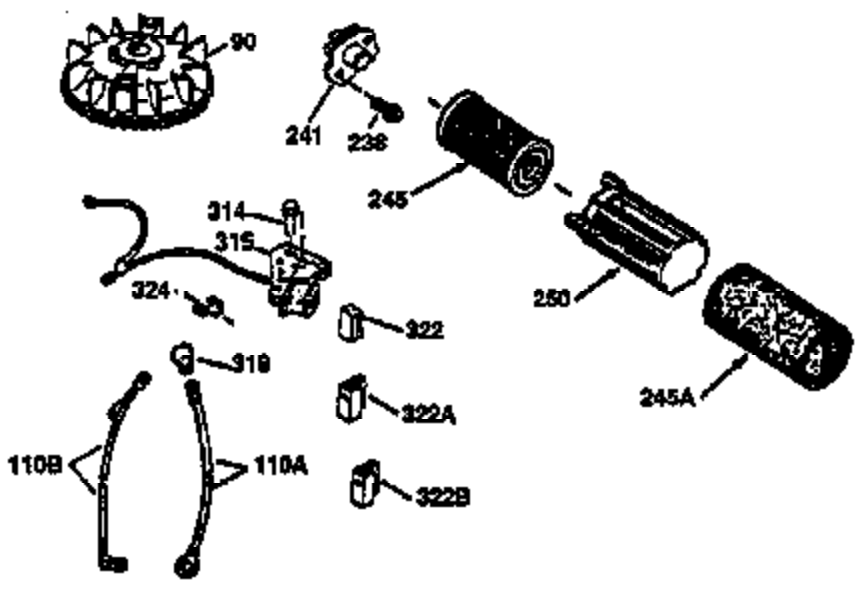

ILLUSTRATION SHOWS TYPICAL PARTS ONLY. ORDER BY PART NUMBER. PARTS NOT LISTED ARE SUPPLIED BY OEM.

Ref #	Part Number	Qty	Description
19	31361		Spring, Extension
69	35261		* Gasket, Mounting flange
70	35651B		Flange Ass'y. (Incl. 72, 72A, 73, 75 & 80)
90	611112		Flywheel
182	6201		Screw, 1/4-28 x 7/8"
185	31384A		Pipe, Intake (Incl. 224)
186	34337		Link, Governor spring
200	35610		Control Bracket (Incl. 203, 204 & 206)
209	30200		Screw, 10-24 x 9/16"
223	650451		Screw, 1/4-20 x 1"
245A	35500		Filter, Air cleaner
246B	35435		Filter, Pre-Air (Optional)
246C	35705		Filter, Pre-Air (Optional)
250B	35503		Cover, Air cleaner
260A	35497		Housing, Blower
275A	34613		Muffler
276	33753		Plate, Lock
277	650795		Screw, 1/4-20 x 2-1/4"
287A	650884		Screw, 8-32 x 1/2"
300C	35501A		Shroud & Tank Ass'y. (Incl. 299 & 301 A)
301A	35355		Fuel Cap
370F	34387		Decal, Instruction (Optional)
379	631021		Inlet Needle, Seat & Clip Assy.
390A	590621		Rewind Starter (Refer to Division 5, Section C, page 34 or Fiche 8, Grid G-9 for breakdown)
430	730574		Debris Screen Kit (Incl.370F,431-433) (Opt.)
431	35596		Screen, Debris (Optional)
432	35597		Bracket, Debris screen (Optional)
433	650910		Screw, 8-32 x 1/4" (Optional)