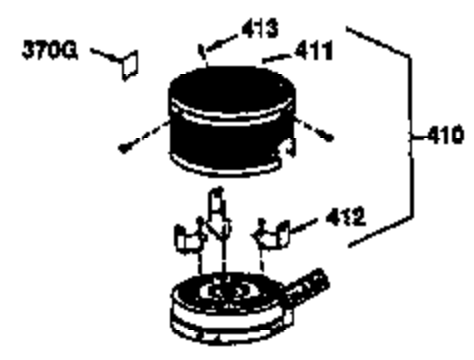

ILLUSTRATION SHOWS TYPICAL PARTS ONLY. ORDER BY PART NUMBER. PARTS NOT LISTED ARE SUPPLIED BY OEM.

Ref #	Part Number	Qty	Description
19	31361		Spring, Extension
69	35261		* Gasket, Mounting flange
70	35651B		Flange Ass'y. (Incl. 72, 72A, 73, 75 & 80)
90	611112		Flywheel
182	6201		Screw, 1/4-28 x 7/8"
185	31384A		Pipe, Intake (Incl. 224)
186	34337		Link, Governor spring
200	35610		Control Bracket (Incl. 203, 204 & 206)
209	30200		Screw, 10-24 x 9/16"
223	650451		Screw, 1/4-20 x 1"
245A	35500		Filter, Air cleaner
246B	35435		Filter, Pre-Air (Optional)
246C	35705		Filter, Pre-Air (Optional)
250B	35503		Cover, Air cleaner
260A	35497		Housing, Blower
275A	34613		Muffler
276	33753		Plate, Lock
277	650795		Screw, 1/4-20 x 2-1/4"
287A	650884		Screw, 8-32 x 1/2"
300C	35501A		Shroud & Tank Ass'y. (Incl. 299 & 301 A)
301A	35355		Fuel Cap
370F	34387		Decal, Instruction (Optional)
379	631021		Inlet Needle, Seat & Clip Assy.
390A	590621		Rewind Starter (Refer to Division 5, Section C, page 34 or Fiche 8, Grid G-9 for breakdown)
430	730574		Debris Screen Kit (Incl.370F,431-433) (Opt.)
431	35596		Screen, Debris (Optional)
432	35597		Bracket, Debris screen (Optional)
433	650910		Screw, 8-32 x 1/4" (Optional)