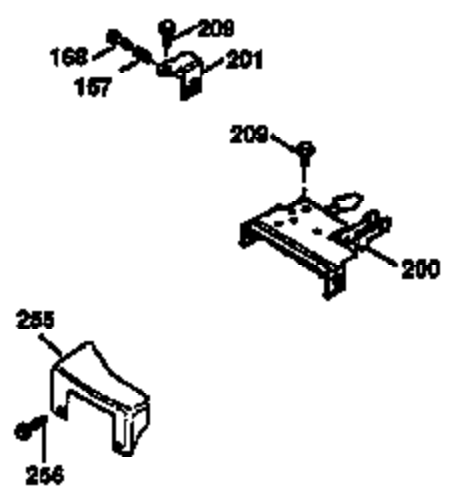

ILLUSTRATION SHOWS TYPICAL PARTS ONLY. ORDER BY PART NUMBER. PARTS NOT LISTED ARE SUPPLIED BY OEM.

Ref #	Part Number	Qty	Description
19	31361		Spring, Extension
69	35261		* Gasket, Mounting flange
70	35651B		Flange Ass'y. (Incl. 72, 72A, 73, 75 & 80)
90	611112		Flywheel
182	6201		Screw, 1/4-28 x 7/8"
185	31384A		Pipe, Intake (Incl. 224)
186	34337		Link, Governor spring
200	35610		Control Bracket (Incl. 203, 204 & 206)
209	30200		Screw, 10-24 x 9/16"
223	650451		Screw, 1/4-20 x 1"
245A	35500		Filter, Air cleaner
246B	35435		Filter, Pre-Air (Optional)
246C	35705		Filter, Pre-Air (Optional)
250B	35503		Cover, Air cleaner
260A	35497		Housing, Blower
275A	34613		Muffler
276	33753		Plate, Lock
277	650795		Screw, 1/4-20 x 2-1/4"
287A	650884		Screw, 8-32 x 1/2"
300C	35501A		Shroud & Tank Ass'y. (Incl. 299 & 301 A)
301A	35355		Fuel Cap
370F	34387		Decal, Instruction (Optional)
379	631021		Inlet Needle, Seat & Clip Assy.
390A	590621		Rewind Starter (Refer to Division 5, Section C, page 34 or Fiche 8, Grid G-9 for breakdown)
430	730574		Debris Screen Kit (Incl.370F,431-433) (Opt.)
431	35596		Screen, Debris (Optional)
432	35597		Bracket, Debris screen (Optional)
433	650910		Screw, 8-32 x 1/4" (Optional)