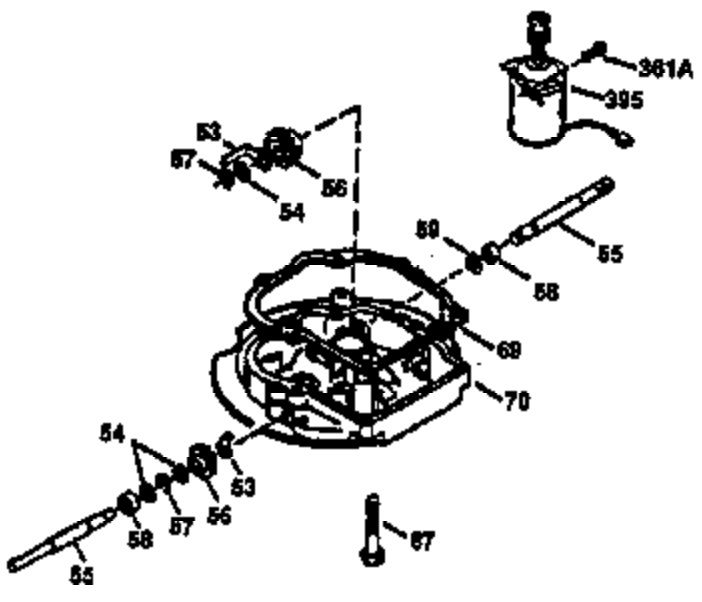

ILLUSTRATION SHOWS TYPICAL PARTS ONLY. ORDER BY PART NUMBER. PARTS NOT LISTED ARE SUPPLIED BY OEM.

Ref #	Part Number	Qty	Description
19	31361	1	Extension Spring
69	35261	1	* Mounting Flange Gasket
70	35651B	1	Mounting Flange (Incl. 72, 75 & 80)
90	611112	1	Flywheel
182	6201	2	Screw, 1/4-28 x 7/8"
185	31384A	1	Intake Pipe (Incl. 224)
186	34337	1	Governor Link
200	33131A	1	Control Bracket (Incl. 202 thru 206)
209	30200	2	Screw, 10-24 x 9/16"
223	650451	2	Screw, 1/4-20 x 1"
245	35500	1	Air Cleaner Filter
250	35503	1	Air Cleaner Cover
275	35603	1	Muffler (Incl. 277)
276	33753	1	Locking Plate
277	650795	2	Screw, 1/4-20 x 2-1/4"