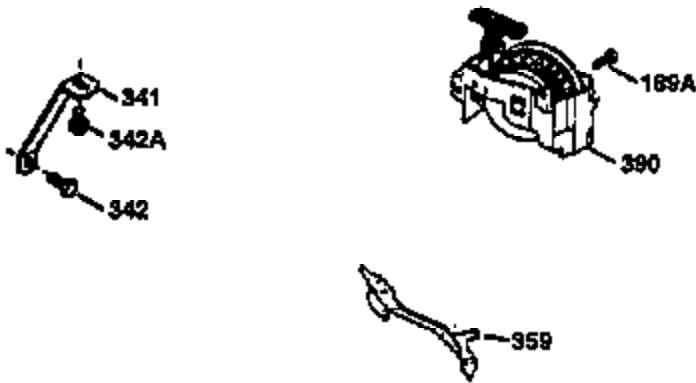

ILLUSTRATION SHOWS TYPICAL PARTS ONLY, ORDER BY PART NUMBER. PARTS NOT LISTED ARE SUPPLIED BY OEM.

Ref #	Part Number	Qty	Description
243	650899	2	Screw, 10-32 x 2-3/32"
245	35500	1	Air Cleaner Filter
247	35505	2	Air Cleaner Tube Clamp
248	35504	1	Air Cleaner Tube
250	35503	1	Air Cleaner Cover
260	35497	1	Blower Housing
263	35502	1	Trim Ring
287	650884	2	Screw, 8-32 x 1/2"
299	650900	2	"U" Type Nut, 10-32
300	35501A	1	Shroud & Tank Ass'y. (Incl.299 & 301)
301	35355	1	Fuel Cap
347	650898	4	Screw, 10-32 x 27/32"
390	590635	1	Rewind Starter