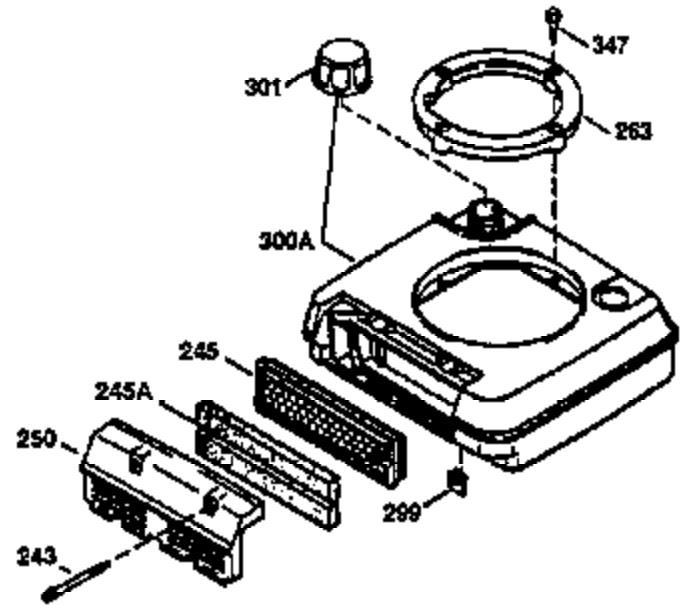

ILLUSTRATION SHOWS TYPICAL PARTS ONLY, ORDER BY PART NUMBER. PARTS NOT LISTED ARE SUPPLIED BY OEM.

Ref #	Part Number	Qty	Description
243	650899	2	Screw, 10-32 x 2-3/32"
245	35500	1	Air Cleaner Filter
247	35505	2	Air Cleaner Tube Clamp
248	35504	1	Air Cleaner Tube
250	35503	1	Air Cleaner Cover
260	35497	1	Blower Housing
263	35502	1	Trim Ring
287	650884	2	Screw, 8-32 x 1/2"
299	650900	2	"U" Type Nut, 10-32
300	35501A	1	Shroud & Tank Ass'y. (Incl.299 & 301)
301	35355	1	Fuel Cap
347	650898	4	Screw, 10-32 x 27/32"
390	590635	1	Rewind Starter