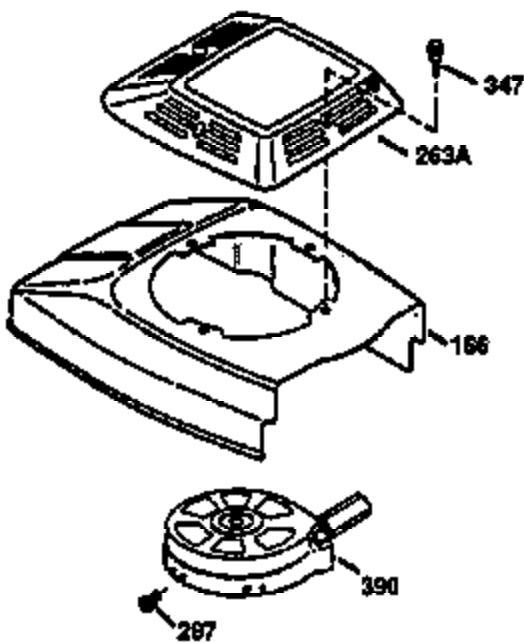

ILLUSTRATION SHOWS TYPICAL PARTS ONLY, ORDER BY PART NUMBER. PARTS NOT LISTED ARE SUPPLIED BY OEM.

Ref #	Part Number	Qty	Description
243	650899	2	Screw, 10-32 x 2-3/32"
245	35500	1	Air Cleaner Filter
247	35505	2	Air Cleaner Tube Clamp
248	35504	1	Air Cleaner Tube
250	35503	1	Air Cleaner Cover
260	35497	1	Blower Housing
263	35502	1	Trim Ring
287	650884	2	Screw, 8-32 x 1/2"
299	650900	2	"U" Type Nut, 10-32
300	35501A	1	Shroud & Tank Ass'y. (Incl.299 & 301)
301	35355	1	Fuel Cap
347	650898	4	Screw, 10-32 x 27/32"
390	590635	1	Rewind Starter