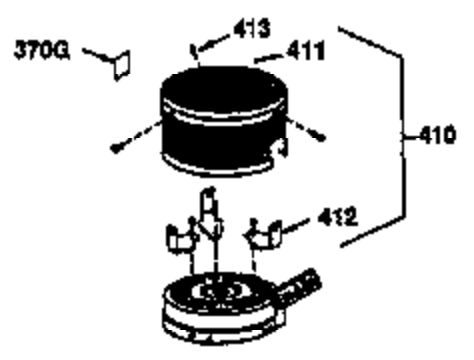

ILLUSTRATION SHOWS TYPICAL PARTS ONLY. ORDER BY PART NUMBER. PARTS NOT LISTED ARE SUPPLIED BY OEM.

Ref #	Part Number	Qty	Description
19	31361	1	Extension Spring
69	35261	1	* Mounting Flange Gasket
70	35651B	1	Mounting Flange (Incl. 72, 75 & 80)
90	611112	1	Flywheel
182	6201	2	Screw, 1/4-28 x 7/8"
185	31384A	1	Intake Pipe (Incl. 224)
186	34337	1	Governor Link
200	33131A	1	Control Bracket (Incl. 202 thru 206)
209	30200	2	Screw, 10-24 x 9/16"
223	650451	2	Screw, 1/4-20 x 1"
245	35500	1	Air Cleaner Filter
250	35503	1	Air Cleaner Cover
275	35603	1	Muffler (Incl. 277)
276	33753	1	Locking Plate
277	650795	2	Screw, 1/4-20 x 2-1/4"