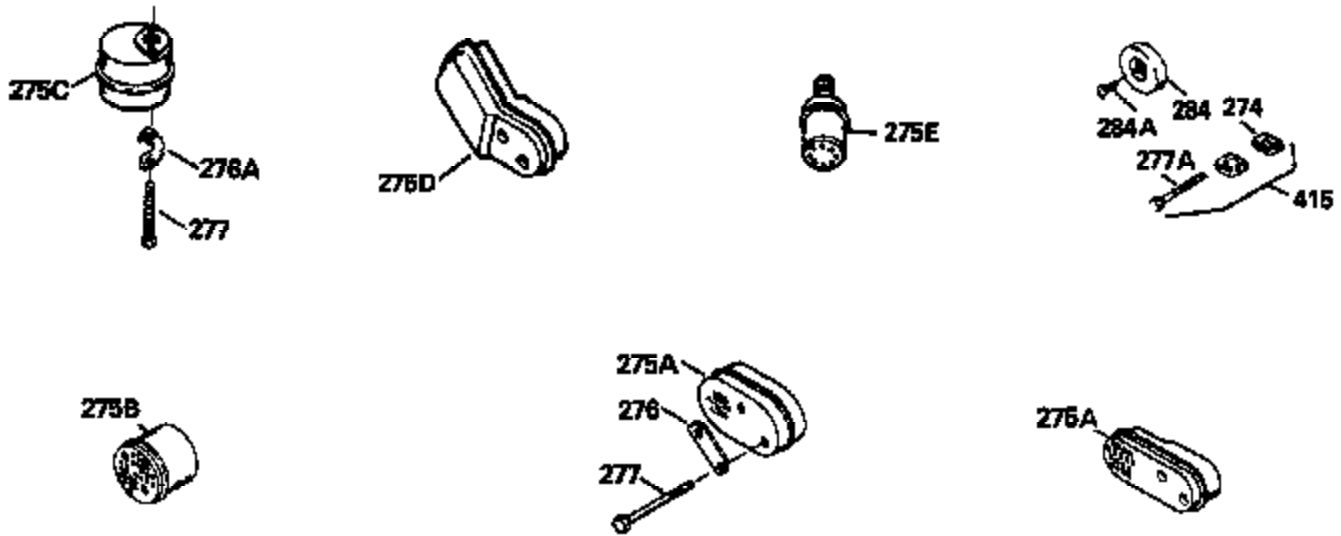

Ref #	Part Number	Qty	Description
210	27793		Clip, Conduit
211	28942		Screw, 10-32 x 3/8"
274	26754A		* Gasket, Exhaust (Use as required)
275A	35603		Muffler (Incl. 277)
276	33753		Plate, Lock
277A	30063		Screw, 1/4-20 x 1/2" (Use as required)
277	650795		Screw, 1/4-20 x 2-1/4"
370F	34387		Decal, Instruction (Optional)
415	730162		Muffler Adap.Kit(Incl.274,277A)(Use a s req.)
430	730574		Debris Screen Kit (Incl. 370F,431-433)(Opt.)
431	35596		Screen, Debris (Optional)
432	35597		Bracket, Debris screen (Optional)
433	650910		Screw, 8-32 x 1/4" (Optional)