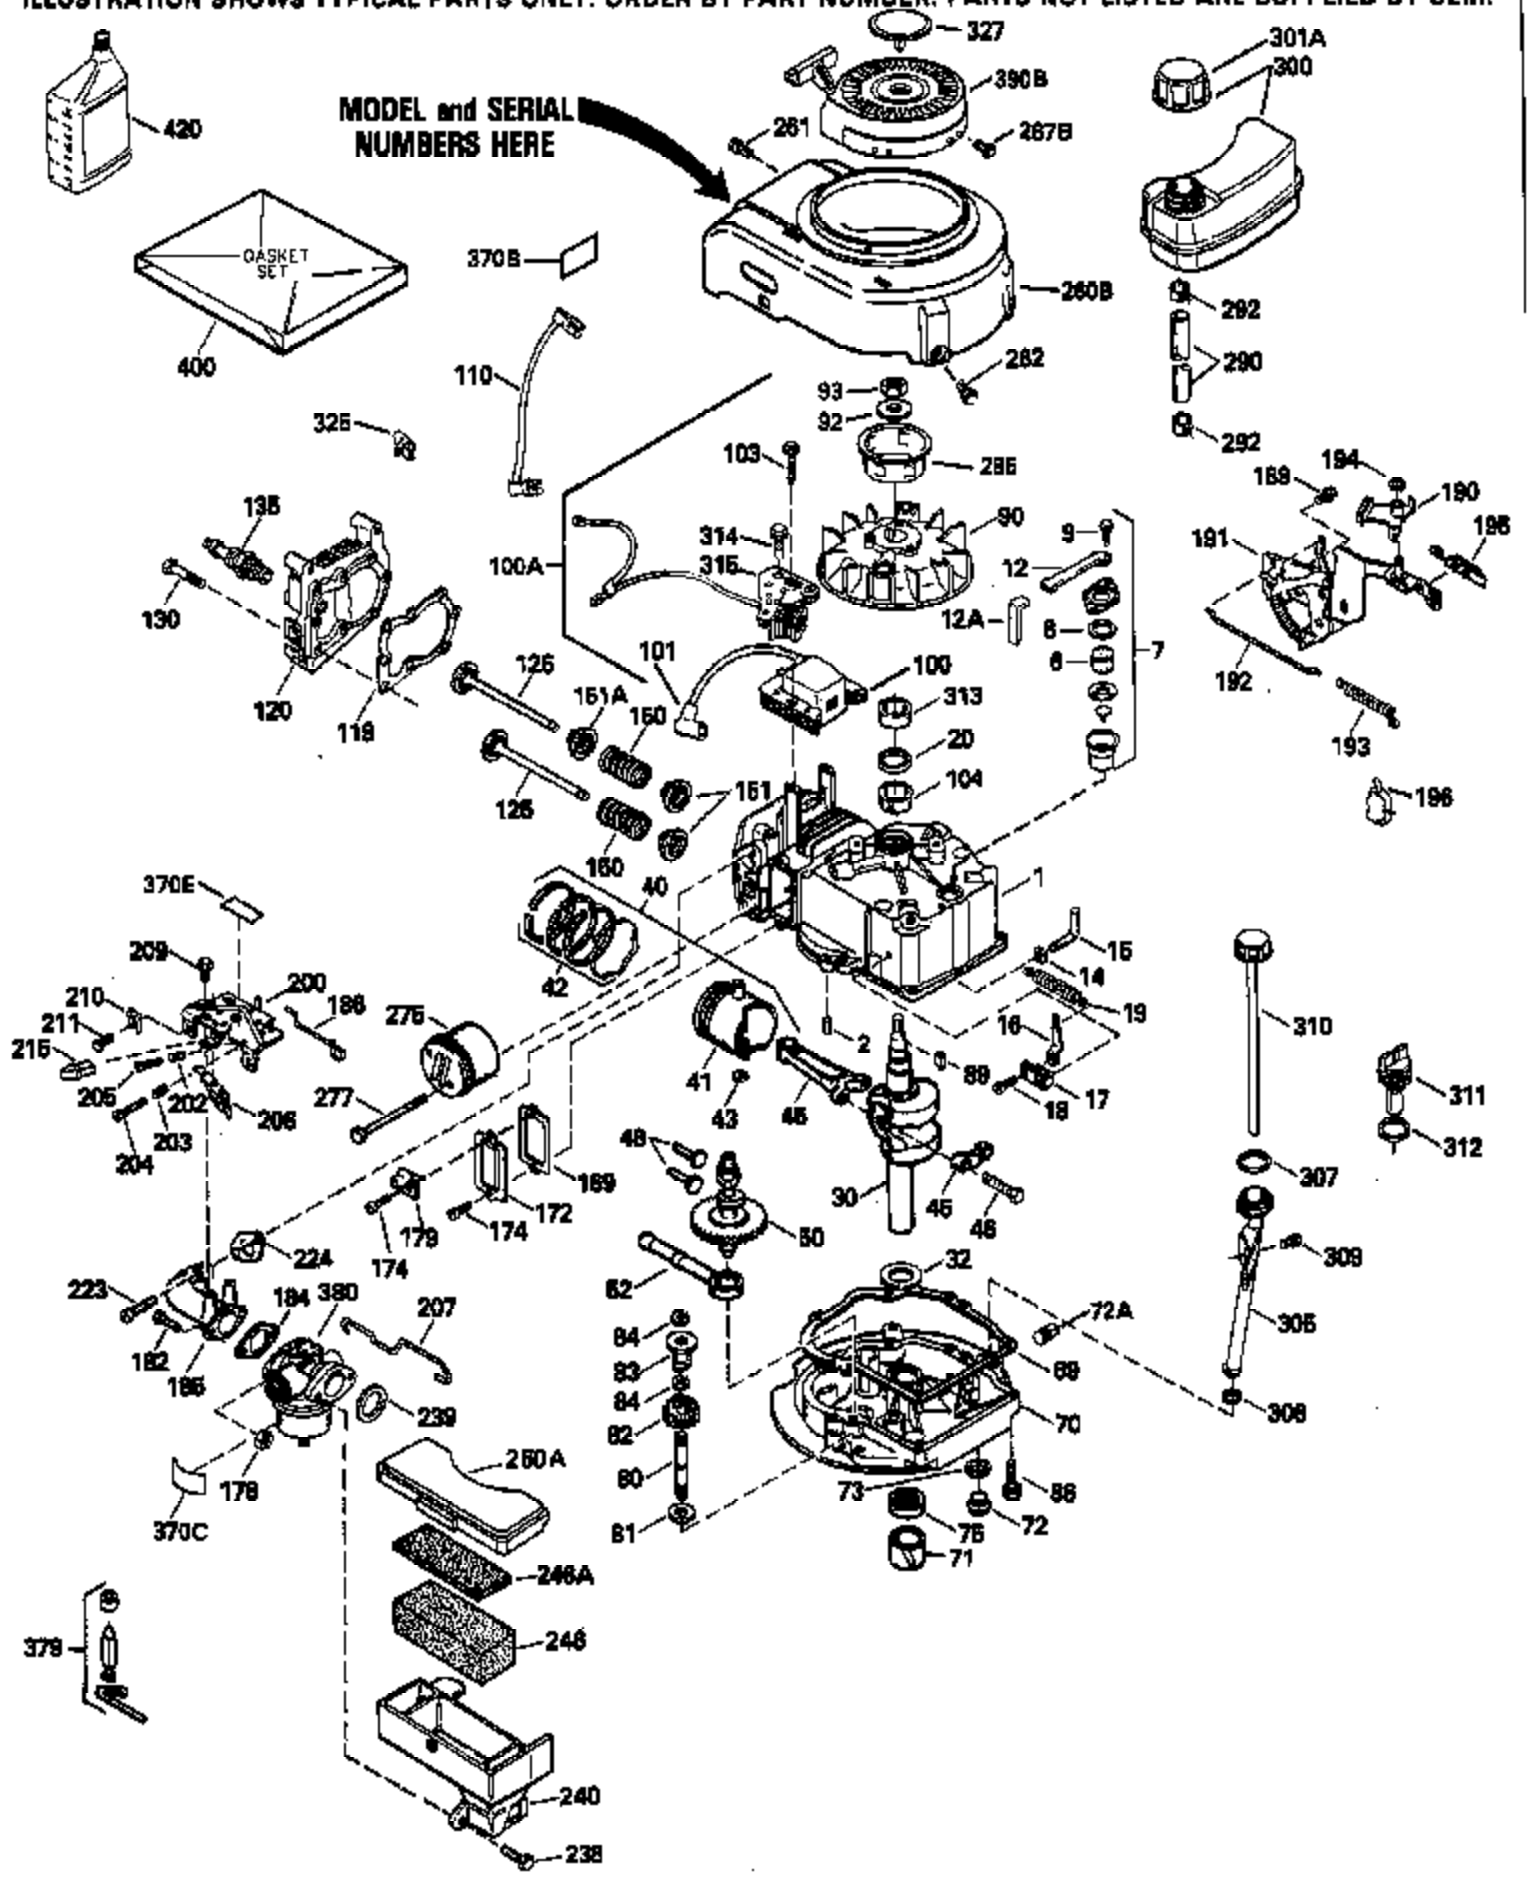

ILLUSTRATION SHOWS TYPICAL PARTS ONLY. ORDER BY PART NUMBER. PARTS NOT LISTED ARE SUPPLIED BY OEM.

Ref #	Part Number	Qty	Description
1	34975		Cylinder Ass'y. (Incl. 2, 8, 9 & 20) (2-1/2")
2	26727		Pin, Dowel
6	33734		Element, Breather
7	34214A		Breather Ass'y. (Incl. 6, 8, 9, 12 & 12A)
8	33735		* Gasket, Breather
9	30200		Screw, 10-24 x 9/16"
12	35496		Tube, Breather
14	28277		Washer
15	30589		Rod, Governor (Incl. 14)
16	31383A		Lever, Governor
17	31335		Clamp, Governor lever
18	650548		Screw, 8-32 x 5/16"
19	31361		Spring, Extension
20	32600		Seal, Oil
30	34473		Crankshaft Ass'y.
40	34514		Piston, Pin & Ring Set (Std.) (2-1/2" Bore)
40	34515		Piston, Pin & Ring Set (.010" OS)
40	34516		Piston, Pin & Ring Set (.020" OS)
41	32538B		Piston & Pin Ass'y. (Incl. 43)(Std.)(2-1/2")
41	32548B		Piston & Pin Ass'y. (Incl. 43) (.010" OS)
41	32549B		Piston & Pin Ass'y. (Incl. 43) (.020" OS)
42	28986		Ring Set (Std.) (2-1/2" Bore)
42	28987		Ring Set (.010" OS)
42	28988		Ring Set (.020" OS)
43	20381		Ring, Piston pin retaining
45	30963B		Rod Assy., Connecting (Incl. 46)
46	32610A		Bolt, Connecting rod
48	27241		Lifter, Valve
50	33148A		Camshaft
52	29914		Oil Pump Assy.
69	35261		* Gasket, Mounting flange
70	35651B		Mounting Flange (Incl. 72, 72A, 73, 7 5 & 80)
72	30572		Plug, Oil drain (Incl. 73)
73	28833		* Drain Plug Gasket (Not req. W/plastic plug)
75	26208		Seal, Oil
80	30574		Shaft, Governor
81	30590A		Washer, Flat
82	30591		Gear Assy., Governor (Incl. 81)
83	30588A		Spool, Governor
84	29193		Ring, Retaining
86	650488		Screw, 1/4-20 x 1-1/4"
89	611004		Flywheel Key
90	611112		Flywheel
92	650815		Washer, Belleville
93	650816		Nut, Flywheel
100	730207		Magneto-to-Solid State Conversion Kit (Includes solid state module, solid state flywheel key, and instructions.)(Use as required on external ignition engines only.)
100	34443A		Solid State Assy.
101	610118		Cover, Spark plug
103	650814		Screw, Torx T-15, 10-24 x 1"
110	34231		Ground Wire
119	29953C		* Gasket, Cylinder head
120	34335		Head, Cylinder
125	29313C		Exhaust Valve (Std.) (Incl. 151)
125	29315C		Exhaust Valve (1/32" OS) (Incl. 151)
126	29314B		Intake Valve (Std.) (Incl. 151)