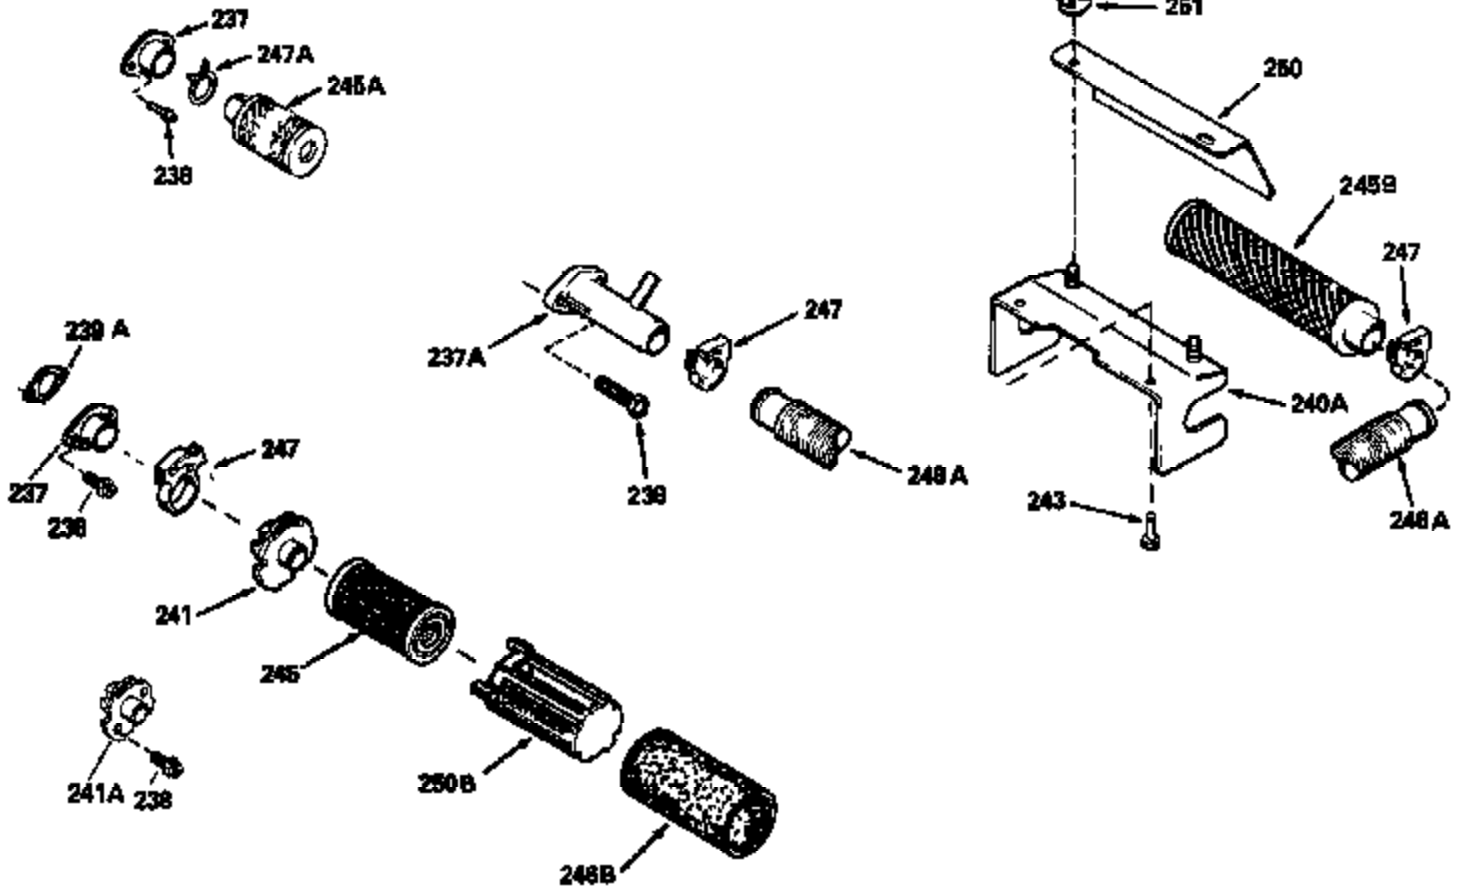

Ref #	Part Number	Qty	Description
19	31361		Spring, Extension
69	35261		* Gasket, Mounting flange
182	6201		Screw, 1/4-28 x 7/8"
185	31384A		Pipe, Intake (Incl. 224)
186	34337		Link, Governor spring
209	30200		Screw, 10-24 x 9/16"
223	650451		Screw, 1/4-20 x 1"
237	32971		Adapter, Air cleaner
238	650709		Screw, 10-32 x 7/16"
239A	35815		* Gasket, Air cleaner
246B	35435		Filter, Pre-Air (Use as required)