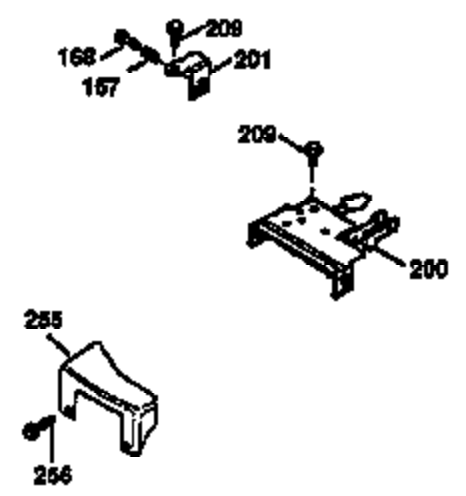

ILLUSTRATION SHOWS TYPICAL PARTS ONLY. ORDER BY PART NUMBER. PARTS NOT LISTED ARE SUPPLIED BY OEM.

Ref #	Part Number	Qty	Description
19	31361	1	Extension Spring
69	35261	1	* Mounting Flange Gasket
70	35651B	1	Mounting Flange (Incl. 72, 75 & 80)
90	611112	1	Flywheel
182	6201	2	Screw, 1/4-28 x 7/8"
185	31384A	1	Intake Pipe (Incl. 224)
186	34337	1	Governor Link
200	33131A	1	Control Bracket (Incl. 202 thru 206)
209	30200	2	Screw, 10-24 x 9/16"
223	650451	2	Screw, 1/4-20 x 1"
245	35500	1	Air Cleaner Filter
250	35503	1	Air Cleaner Cover
275	35603	1	Muffler (Incl. 277)
276	33753	1	Locking Plate
277	650795	2	Screw, 1/4-20 x 2-1/4"