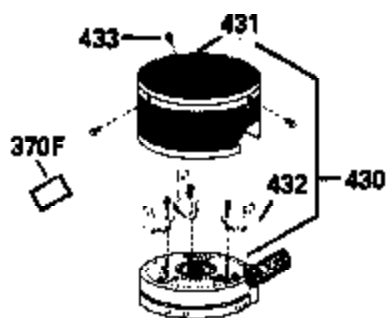

Ref #	Part Number	Qty	Description
189	650839		Screw, 1/4-20 x 3/8"
190	35831		Lever, Brake
191	35015B		Bracket Assy., S.E. Brake (Incl. 195)
194	32309		Ring, Retaining
195	610973		Terminal Assy.
274	26754A		* Gasket, Exhaust (Use as required)
275A	35603		Muffler (Incl. 277)
276	33753		Plate, Lock
277	650795		Screw, 1/4-20 x 2-1/4"
277A	30063		Screw, 1/4-20 x 1/2" (Use as required)
370F	34387		Decal, Instruction (Optional)
415	730162		Muffler Adap.Kit(Incl.274,277A)(Use a s req.)
430	730574		Debris Screen Kit (Incl. 370F,431-433)(Opt.)
431	35596		Screen, Debris (Optional)
432	35597		Bracket, Debris screen (Optional)
433	650910		Screw, 8-32 x 1/4" (Optional)