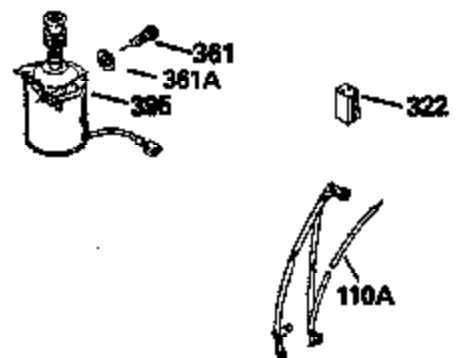

Ref #	Part Number	Qty	Description
189	650839		Screw, 1/4-20 x 3/8"
190	35831		Lever, Brake
191	35015B		Bracket Assy., S.E. Brake (Incl. 195)
194	32309		Ring, Retaining
195	610973		Terminal Assy.
274	26754A		* Gasket, Exhaust (Use as required)
275A	35603		Muffler (Incl. 277)
276	33753		Plate, Lock
277	650795		Screw, 1/4-20 x 2-1/4"
277A	30063		Screw, 1/4-20 x 1/2" (Use as required)
370F	34387		Decal, Instruction (Optional)
415	730162		Muffler Adap.Kit(Incl.274,277A)(Use a s req.)
430	730574		Debris Screen Kit (Incl. 370F,431-433)(Opt.)
431	35596		Screen, Debris (Optional)
432	35597		Bracket, Debris screen (Optional)
433	650910		Screw, 8-32 x 1/4" (Optional)