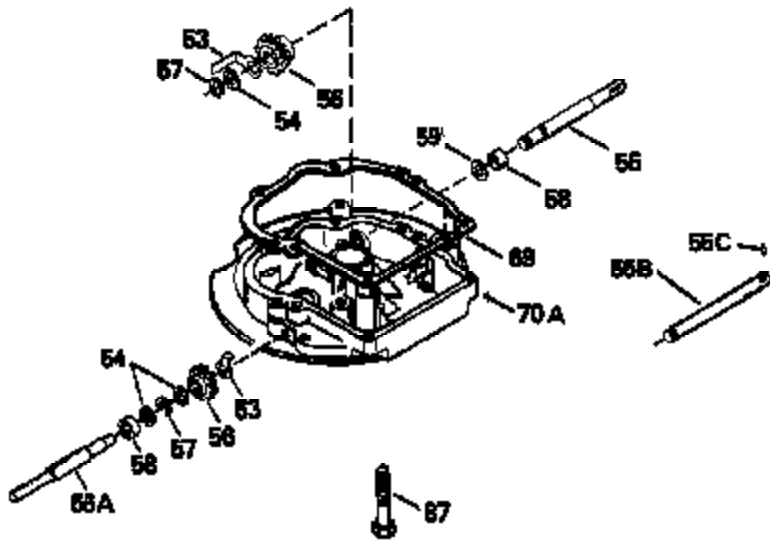

Ref #	Part Number	Qty	Description
19	31361		Spring, Extension
69	35261		* Gasket, Mounting flange
182	6201		Screw, 1/4-28 x 7/8"
185	31384A		Pipe, Intake (Incl. 224)
186	34337		Link, Governor spring
209	30200		Screw, 10-24 x 9/16"
223	650451		Screw, 1/4-20 x 1"
237	32971		Adapter, Air cleaner
238	650709		Screw, 10-32 x 7/16"
239A	35815		* Gasket, Air cleaner
246B	35435		Filter, Pre-Air (Use as required)