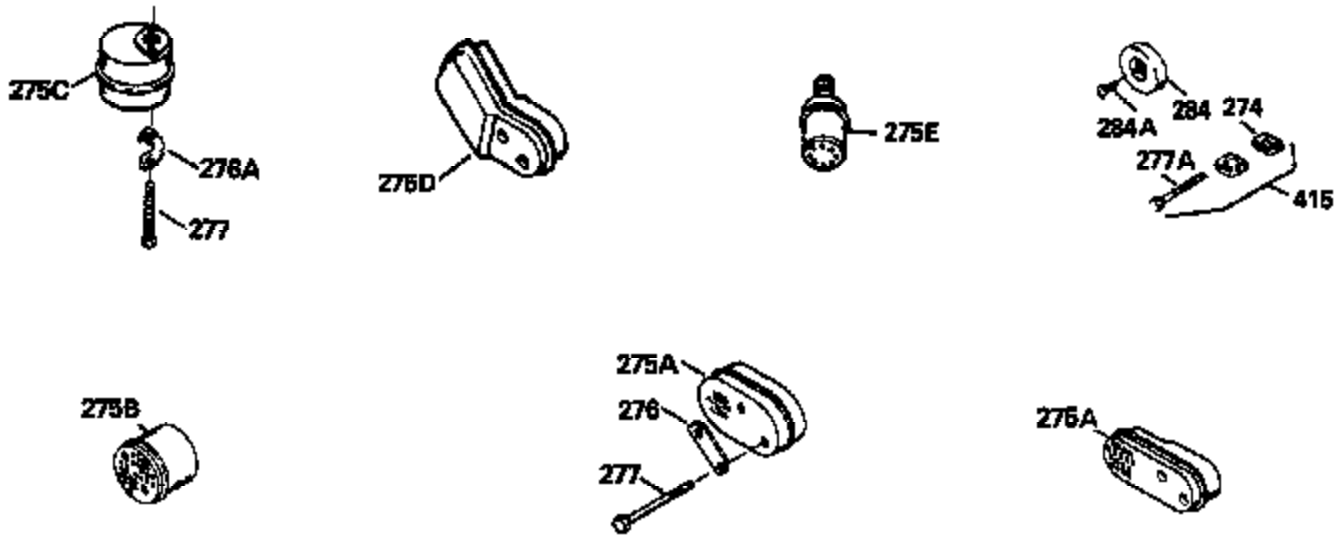

Ref #	Part Number	Qty	Description
189	650839		Screw, 1/4-20 x 3/8"
190	35831		Lever, Brake
191	35015B		Bracket Assy., S.E. Brake (Incl. 195)
194	32309		Ring, Retaining
195	610973		Terminal Assy.
274	26754A		* Gasket, Exhaust (Use as required)
275A	35603		Muffler (Incl. 277)
276	33753		Plate, Lock
277	650795		Screw, 1/4-20 x 2-1/4"
277A	30063		Screw, 1/4-20 x 1/2" (Use as required)
370F	34387		Decal, Instruction (Optional)
415	730162		Muffler Adap.Kit(Incl.274,277A)(Use a s req.)
430	730574		Debris Screen Kit (Incl. 370F,431-433)(Opt.)
431	35596		Screen, Debris (Optional)
432	35597		Bracket, Debris screen (Optional)
433	650910		Screw, 8-32 x 1/4" (Optional)