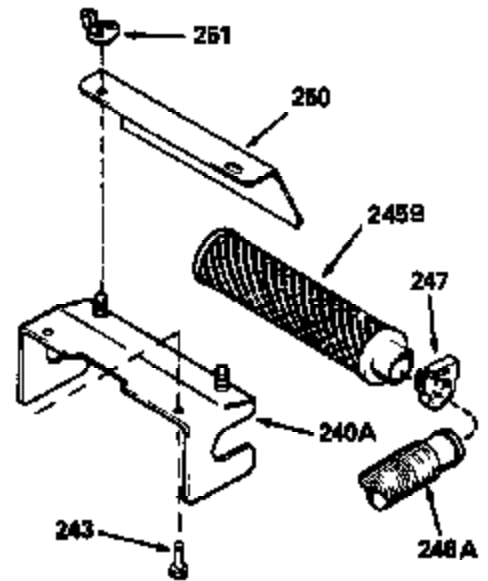

Ref #	Part Number	Qty	Description
390B	590621		Rewind Starter (Refer to Division 5, Section C, page 34 or Fiche 8, Grid G-9 for breakdown)
400	33238C		* Gasket Set (Incl. items marked *)
420	730225		SAE 30, 4-Cycle Engine Oil (Quart)

ILLUSTRATION SHOWS TYPICAL PARTS ONLY. ORDER BY PART NUMBER. PARTS NOT LISTED ARE SUPPLIED BY OEM.

Ref #	Part Number	Qty	Description
118	730194		Rope Guide Kit (Use as required with 34476 fuel tank)
237	32971		Adapter, Air cleaner
238	650709		Screw, 10-32 x 7/16"
243A	650899		Screw, 10-32 x 2-3/32"
245C	35500		Air Cleaner Filter
246C	35705		Filter, Pre-Air (Optional)
247B	35505		Clamp, Air cleaner tube
248	35504		Tube, Air cleaner
250C	35503		Cover, Air cleaner
260B	35497		Housing, Blower
262	650831		Screw, 1/4-20 x 15/32"
263	35502		Ring, Shroud
287A	650735		Screw, 10-24 x 3/8" (Use as required)
287A			Pop Rivet, (3/16" Dia.)(Purchase locally)
287B	650884		Screw, 8-32 x 1/2"
299	650900		Clip, "U" Type Nut, 10-32
300C	35501A		Shroud & Tank Ass'y. (Incl. 299 & 301 A)
301A	35355		Fuel Cap
327	35932		Plug, Starter
347	650898		Screw, 10-32 x 27/32"
390B	590621		Rewind Starter (Refer to Division 5, Section C, page 34 or Fiche 8, Grid G-9 for breakdown)

Ref #	Part Number	Qty	Description
19	31361		Spring, Extension
69	35261		* Gasket, Mounting flange
182	6201		Screw, 1/4-28 x 7/8"
185	31384A		Pipe, Intake (Incl. 224)
186	34337		Link, Governor spring
209	30200		Screw, 10-24 x 9/16"
223	650451		Screw, 1/4-20 x 1"
237	32971		Adapter, Air cleaner
238	650709		Screw, 10-32 x 7/16"
239A	35815		* Gasket, Air cleaner
246B	35435		Filter, Pre-Air (Use as required)