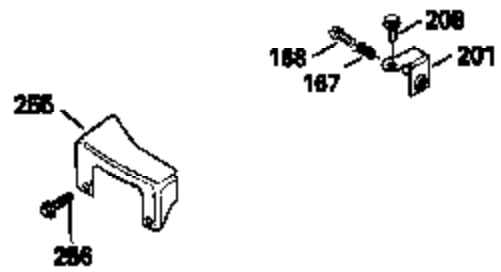

Ref #	Part Number	Qty	Description
19	31361		Spring, Extension
69	35261		* Gasket, Mounting flange
182	6201		Screw, 1/4-28 x 7/8"
185	31384A		Pipe, Intake (Incl. 224)
186	34337		Link, Governor spring
209	30200		Screw, 10-24 x 9/16"
223	650451		Screw, 1/4-20 x 1"
237	32971		Adapter, Air cleaner
238	650709		Screw, 10-32 x 7/16"
239A	35815		* Gasket, Air cleaner
246B	35435		Filter, Pre-Air (Use as required)