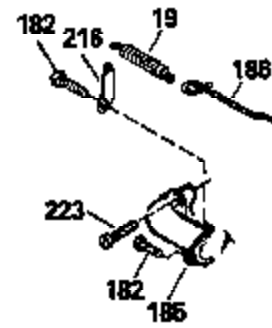

Ref #	Part Number	Qty	Description
19	31361		Spring, Extension
69	35261		* Gasket, Mounting flange
182	6201		Screw, 1/4-28 x 7/8"
185	31384A		Pipe, Intake (Incl. 224)
186	34337		Link, Governor spring
209	30200		Screw, 10-24 x 9/16"
223	650451		Screw, 1/4-20 x 1"
237	32971		Adapter, Air cleaner
238	650709		Screw, 10-32 x 7/16"
239A	35815		* Gasket, Air cleaner
246B	35435		Filter, Pre-Air (Use as required)