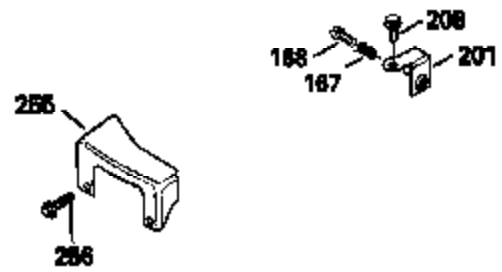

Ref #	Part Number	Qty	Description
19	31361		Spring, Extension
69	35261		* Gasket, Mounting flange
182	6201		Screw, 1/4-28 x 7/8"
185	31384A		Pipe, Intake (Incl. 224)
186	34337		Link, Governor spring
209	30200		Screw, 10-24 x 9/16"
223	650451		Screw, 1/4-20 x 1"
237	32971		Adapter, Air cleaner
238	650709		Screw, 10-32 x 7/16"
239A	35815		* Gasket, Air cleaner
246B	35435		Filter, Pre-Air (Use as required)