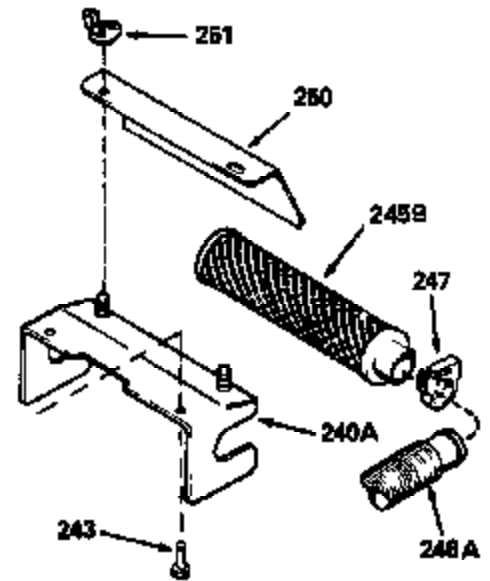

Ref #	Part Number	Qty	Description
19	31361		Spring, Extension
69	35261		* Gasket, Mounting flange
182	6201		Screw, 1/4-28 x 7/8"
185	31384A		Pipe, Intake (Incl. 224)
186	34337		Link, Governor spring
209	30200		Screw, 10-24 x 9/16"
223	650451		Screw, 1/4-20 x 1"
237	32971		Adapter, Air cleaner
238	650709		Screw, 10-32 x 7/16"
239A	35815		* Gasket, Air cleaner
246B	35435		Filter, Pre-Air (Use as required)