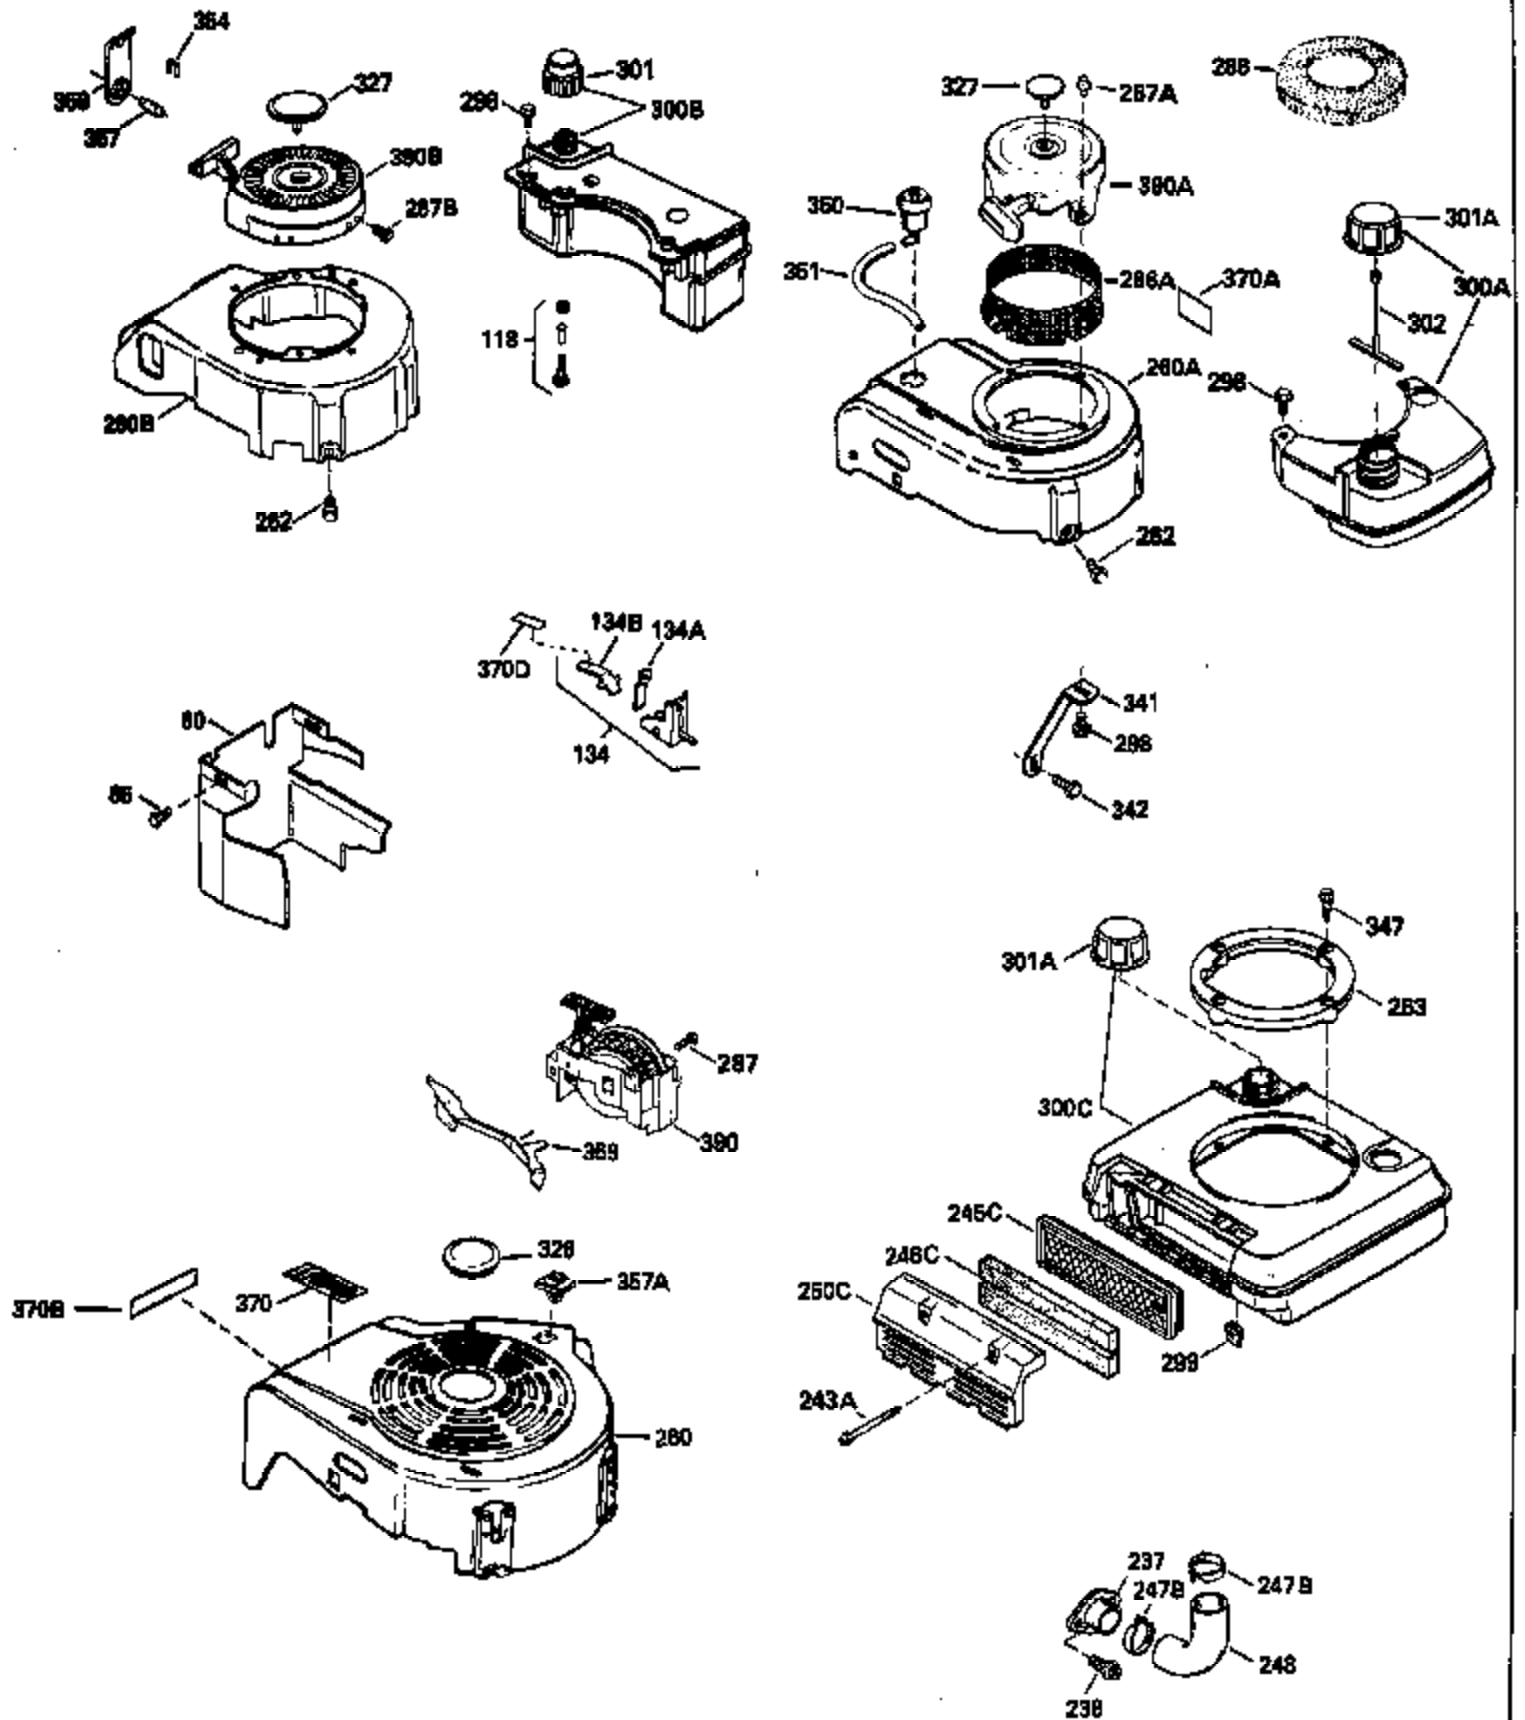

ILLUSTRATION SHOWS TYPICAL PARTS ONLY. ORDER BY PART NUMBER. PARTS NOT LISTED ARE SUPPLIED BY OEM.

Ref #	Part Number	Qty	Description
118	730194		Rope Guide Kit (Use as required with 34476 fuel tank)
237	32971		Adapter, Air cleaner
238	650709		Screw, 10-32 x 7/16"
243A	650899		Screw, 10-32 x 2-3/32"
245C	35500		Air Cleaner Filter
246C	35705		Filter, Pre-Air (Optional)
247B	35505		Clamp, Air cleaner tube
248	35504		Tube, Air cleaner
250C	35503		Cover, Air cleaner
260B	35497		Housing, Blower
262	650831		Screw, 1/4-20 x 15/32"
263	35502		Ring, Shroud
287A	650735		Screw, 10-24 x 3/8" (Use as required)
287A			Pop Rivet, (3/16" Dia.)(Purchase locally)
287B	650884		Screw, 8-32 x 1/2"
299	650900		Clip, "U" Type Nut, 10-32
300C	35501A		Shroud & Tank Ass'y. (Incl. 299 & 301 A)
301A	35355		Fuel Cap
327	35932		Plug, Starter
347	650898		Screw, 10-32 x 27/32"
390B	590621		Rewind Starter (Refer to Division 5, Section C, page 34 or Fiche 8, Grid G-9 for breakdown)