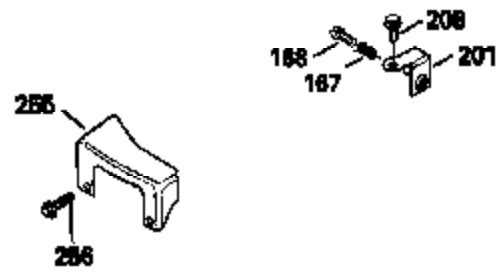

Ref #	Part Number	Qty	Description
189	650839		Screw, 1/4-20 x 3/8"
190	35831		Lever, Brake
191	35039A		Bracket Assy., S.E. Brake (Incl. 195)
194	32309		Ring, Retaining
195	610973		Terminal Assy.
210	27793		Clip, Conduit
211	28942		Screw, 10-32 x 3/8"
274	26754A		* Gasket, Exhaust (Use as required)
275A	35603		Muffler (Incl. 277)
276	33753		Plate, Lock
277	650795		Screw, 1/4-20 x 2-1/4"
277A	30063		Screw, 1/4-20 x 1/2" (Use as required)
370F	34387		Decal, Instruction (Optional)
415	730162		Muffler Adap.Kit(Incl.274,277A)(Use a s req.)
430	730574		Debris Screen Kit (Incl. 370F,431-433)(Opt.)
431	35596		Screen, Debris (Optional)
432	35597		Bracket, Debris screen (Optional)
433	650910		Screw, 8-32 x 1/4" (Optional)