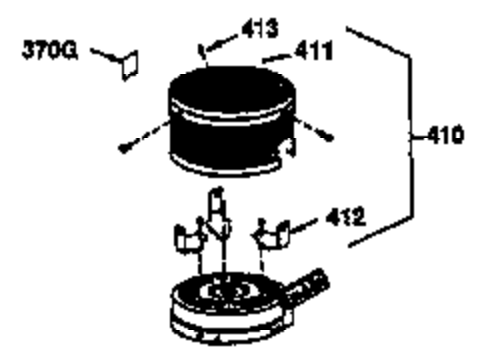

ILLUSTRATION SHOWS TYPICAL PARTS ONLY. ORDER BY PART NUMBER. PARTS NOT LISTED ARE SUPPLIED BY OEM.

Ref #	Part Number	Qty	Description
19	31361		Spring, Extension
69	35261		* Gasket, Mounting flange
70	35651B		Flange Ass'y. (Incl. 72, 72A, 73, 75 & 80)
90	611112		Flywheel
182	6201		Screw, 1/4-28 x 7/8"
185	31384A		Pipe, Intake (Incl. 224)
186	34337		Link, Governor spring
200	33131A		Control Bracket (Incl. 202 thru 206)
209	30200		Screw, 10-24 x 9/16"
223	650451		Screw, 1/4-20 x 1"
245A	35500		Filter, Air cleaner
246B	35435		Filter, Pre-Air (Optional)
246C	35705		Filter, Pre-Air (Optional)
250B	35503		Cover, Air cleaner
260A	35497		Housing, Blower
275A	34613		Muffler
276	33753		Plate, Lock
277	650795		Screw, 1/4-20 x 2-1/4"
287A	650884		Screw, 8-32 x 1/2"
300C	35501A		Shroud & Tank Ass'y. (Incl. 299 & 301 A)
301A	35355		Fuel Cap
370F	34387		Decal, Instruction (Optional)
379	631021		Inlet Needle, Seat & Clip Assy.
390A	590621		Rewind Starter (Refer to Division 5, Section C, page 34 or Fiche 8, Grid G-9 for breakdown)
430	730574		Debris Screen Kit (Incl.370F,431-433) (Opt.)
431	35596		Screen, Debris (Optional)
432	35597		Bracket, Debris screen (Optional)
433	650910		Screw, 8-32 x 1/4" (Optional)