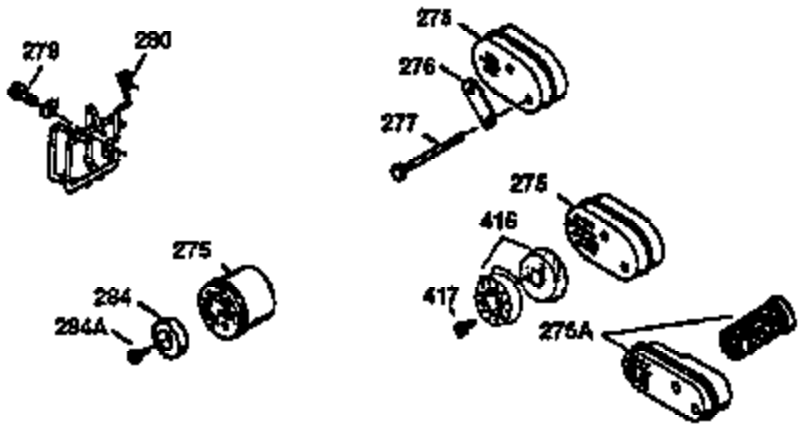

ILLUSTRATION SHOWS TYPICAL PARTS ONLY. ORDER BY PART NUMBER. PARTS NOT LISTED ARE SUPPLIED BY OEM.

Ref #	Part Number	Qty	Description
19	31361		Spring, Extension
69	35261		* Gasket, Mounting flange
70	35651B		Flange Ass'y. (Incl. 72, 72A, 73, 75 & 80)
90	611112		Flywheel
182	6201		Screw, 1/4-28 x 7/8"
185	31384A		Pipe, Intake (Incl. 224)
186	34337		Link, Governor spring
200	33131A		Control Bracket (Incl. 202 thru 206)
209	30200		Screw, 10-24 x 9/16"
223	650451		Screw, 1/4-20 x 1"
245A	35500		Filter, Air cleaner
246B	35435		Filter, Pre-Air (Optional)
246C	35705		Filter, Pre-Air (Optional)
250B	35503		Cover, Air cleaner
260A	35497		Housing, Blower
275A	34613		Muffler
276	33753		Plate, Lock
277	650795		Screw, 1/4-20 x 2-1/4"
287A	650884		Screw, 8-32 x 1/2"
300C	35501A		Shroud & Tank Ass'y. (Incl. 299 & 301 A)
301A	35355		Fuel Cap
370F	34387		Decal, Instruction (Optional)
379	631021		Inlet Needle, Seat & Clip Assy.
390A	590621		Rewind Starter (Refer to Division 5, Section C, page 34 or Fiche 8, Grid G-9 for breakdown)
430	730574		Debris Screen Kit (Incl.370F,431-433) (Opt.)
431	35596		Screen, Debris (Optional)
432	35597		Bracket, Debris screen (Optional)
433	650910		Screw, 8-32 x 1/4" (Optional)