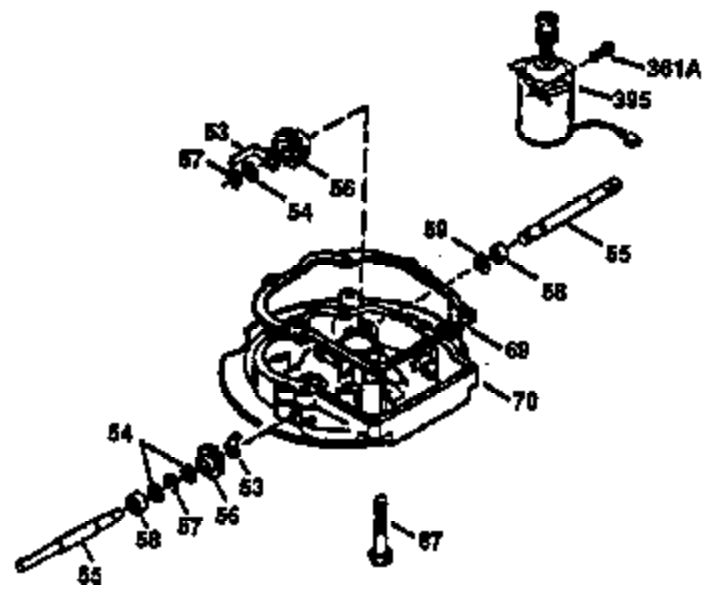

ILLUSTRATION SHOWS TYPICAL PARTS ONLY. ORDER BY PART NUMBER. PARTS NOT LISTED ARE SUPPLIED BY OEM.

Ref #	Part Number	Qty	Description
19	31361		Spring, Extension
69	35261		* Gasket, Mounting flange
70	35651B		Flange Ass'y. (Incl. 72, 72A, 73, 75 & 80)
90	611112		Flywheel
182	6201		Screw, 1/4-28 x 7/8"
185	31384A		Pipe, Intake (Incl. 224)
186	34337		Link, Governor spring
200	33131A		Control Bracket (Incl. 202 thru 206)
209	30200		Screw, 10-24 x 9/16"
223	650451		Screw, 1/4-20 x 1"
245A	35500		Filter, Air cleaner
246B	35435		Filter, Pre-Air (Optional)
246C	35705		Filter, Pre-Air (Optional)
250B	35503		Cover, Air cleaner
260A	35497		Housing, Blower
275A	34613		Muffler
276	33753		Plate, Lock
277	650795		Screw, 1/4-20 x 2-1/4"
287A	650884		Screw, 8-32 x 1/2"
300C	35501A		Shroud & Tank Ass'y. (Incl. 299 & 301 A)
301A	35355		Fuel Cap
370F	34387		Decal, Instruction (Optional)
379	631021		Inlet Needle, Seat & Clip Assy.
390A	590621		Rewind Starter (Refer to Division 5, Section C, page 34 or Fiche 8, Grid G-9 for breakdown)
430	730574		Debris Screen Kit (Incl.370F,431-433) (Opt.)
431	35596		Screen, Debris (Optional)
432	35597		Bracket, Debris screen (Optional)
433	650910		Screw, 8-32 x 1/4" (Optional)