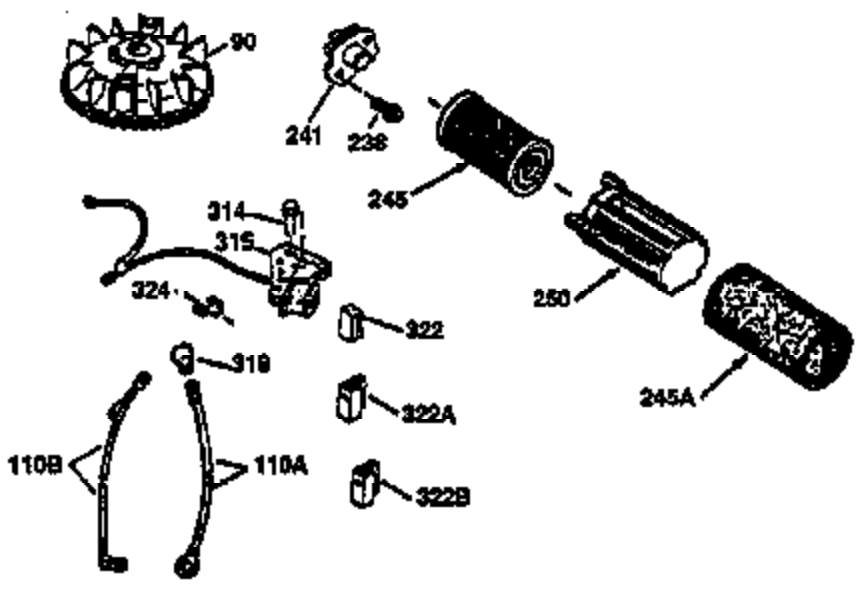

ILLUSTRATION SHOWS TYPICAL PARTS ONLY. ORDER BY PART NUMBER. PARTS NOT LISTED ARE SUPPLIED BY OEM.

Ref #	Part Number	Qty	Description
19	31361		Spring, Extension
69	35261		* Gasket, Mounting flange
70	35651B		Flange Ass'y. (Incl. 72, 72A, 73, 75 & 80)
90	611112		Flywheel
182	6201		Screw, 1/4-28 x 7/8"
185	31384A		Pipe, Intake (Incl. 224)
186	34337		Link, Governor spring
200	33131A		Control Bracket (Incl. 202 thru 206)
209	30200		Screw, 10-24 x 9/16"
223	650451		Screw, 1/4-20 x 1"
245A	35500		Filter, Air cleaner
246B	35435		Filter, Pre-Air (Optional)
246C	35705		Filter, Pre-Air (Optional)
250B	35503		Cover, Air cleaner
260A	35497		Housing, Blower
275A	34613		Muffler
276	33753		Plate, Lock
277	650795		Screw, 1/4-20 x 2-1/4"
287A	650884		Screw, 8-32 x 1/2"
300C	35501A		Shroud & Tank Ass'y. (Incl. 299 & 301 A)
301A	35355		Fuel Cap
370F	34387		Decal, Instruction (Optional)
379	631021		Inlet Needle, Seat & Clip Assy.
390A	590621		Rewind Starter (Refer to Division 5, Section C, page 34 or Fiche 8, Grid G-9 for breakdown)
430	730574		Debris Screen Kit (Incl.370F,431-433) (Opt.)
431	35596		Screen, Debris (Optional)
432	35597		Bracket, Debris screen (Optional)
433	650910		Screw, 8-32 x 1/4" (Optional)