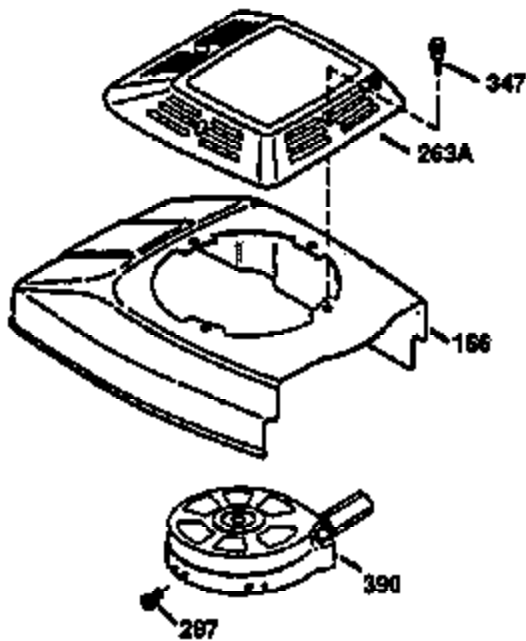

ILLUSTRATION SHOWS TYPICAL PARTS ONLY, ORDER BY PART NUMBER. PARTS NOT LISTED ARE SUPPLIED BY OEM.

Ref #	Part Number	Qty	Description
243	650899	2	Screw, 10-32 x 2-3/32"
245	35500	1	Air Cleaner Filter
247	35505	2	Air Cleaner Tube Clamp
248	35504	1	Air Cleaner Tube
250	35503	1	Air Cleaner Cover
260	35497	1	Blower Housing
263	35502	1	Trim Ring
287	650884	2	Screw, 8-32 x 1/2"
299	650900	2	"U" Type Nut, 10-32
300	35501A	1	Shroud & Tank Ass'y. (Incl.299 & 301)
301	35355	1	Fuel Cap
347	650898	4	Screw, 10-32 x 27/32"
370	34144	1	Primer Decal
390	590686	1	Rewind Starter