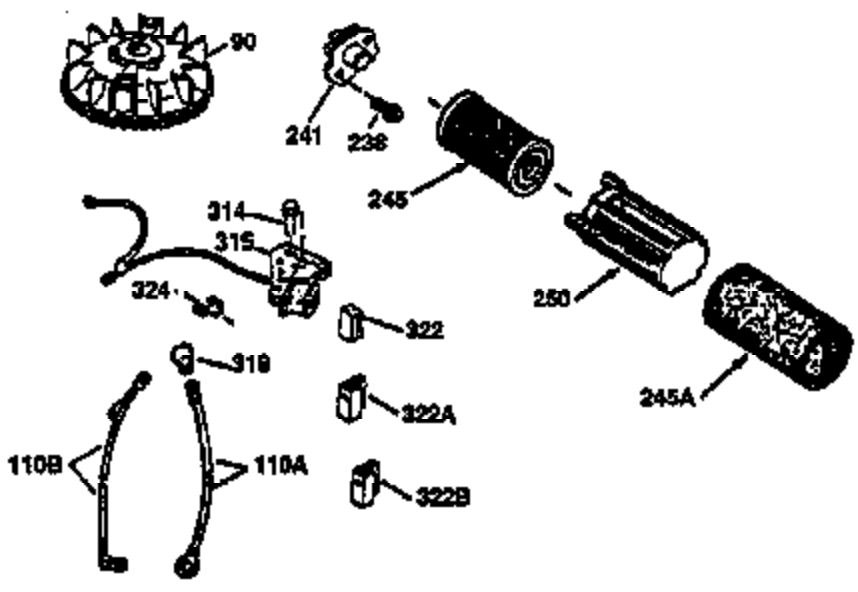

ILLUSTRATION SHOWS TYPICAL PARTS ONLY. ORDER BY PART NUMBER. PARTS NOT LISTED ARE SUPPLIED BY OEM.

Ref #	Part Number	Qty	Description
19	35998	1	Extension Spring
69	35261	1	* Mounting Flange Gasket
70	35651B	1	Mounting Flange (Incl. 72, 75 & 80)
90	611112	1	Flywheel
182	6201	2	Screw, 1/4-28 x 7/8"
185	31384A	1	Intake Pipe (Incl. 224)
186	36201	1	Governor Link
200	35999	1	Control Bracket
209	30200	2	Screw, 10-24 x 9/16"
223	650451	2	Screw, 1/4-20 x 1"
238	650709	2	Screw, 10-32 x 7/16"
245	35500	1	Air Cleaner Filter
250	35503	1	Air Cleaner Cover
275	35708	1	Muffler (Incl. 277)
277	650795	2	Screw, 1/4-20 x 2-1/4"