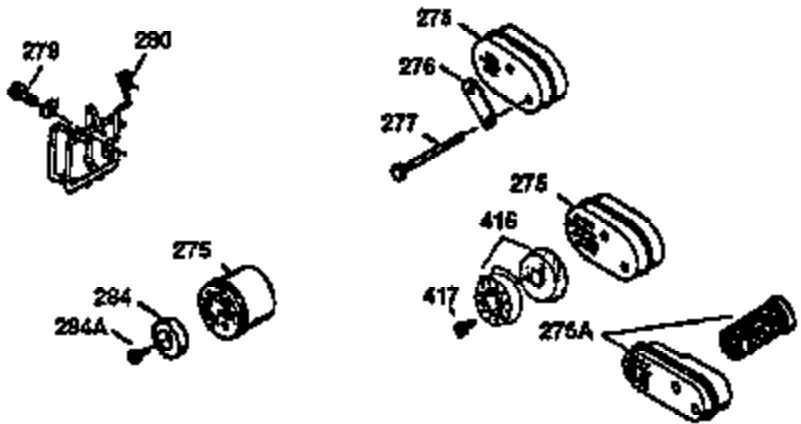

ILLUSTRATION SHOWS TYPICAL PARTS ONLY. ORDER BY PART NUMBER. PARTS NOT LISTED ARE SUPPLIED BY OEM.

Ref #	Part Number	Qty	Description
19	35998	1	Extension Spring
69	35261	1	* Mounting Flange Gasket
70	35651B	1	Mounting Flange (Incl. 72, 75 & 80)
90	611112	1	Flywheel
182	6201	2	Screw, 1/4-28 x 7/8"
185	31384A	1	Intake Pipe (Incl. 224)
186	36201	1	Governor Link
200	35999	1	Control Bracket
209	30200	2	Screw, 10-24 x 9/16"
223	650451	2	Screw, 1/4-20 x 1"
238	650709	2	Screw, 10-32 x 7/16"
245	35500	1	Air Cleaner Filter
250	35503	1	Air Cleaner Cover
275	35708	1	Muffler (Incl. 277)
277	650795	2	Screw, 1/4-20 x 2-1/4"