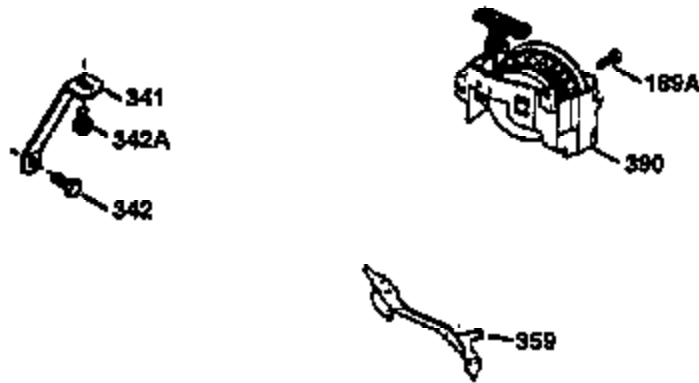

ILLUSTRATION SHOWS TYPICAL PARTS ONLY, ORDER BY PART NUMBER. PARTS NOT LISTED ARE SUPPLIED BY OEM.

Ref #	Part Number	Qty	Description
238	650806	2	Screw, 10-32 x 5/8"
239	34338	1	* Air Cleaner Gasket
245	34340	1	Air Cleaner Filter
250	34341B	1	Air Cleaner Cover
260	35491	1	Blower Housing
287	650926	2	Screw, 8-32 x 21/64"
300	35586	1	Fuel Tank (Incl. 292 & 301)
301	35355	1	Fuel Cap
370	36260	1	Primer Decal
390	590694	1	Rewind Starter (NOTE: This engine could have been built with 590686 starter. Refer to the design of the air intake louvers for part identification. Individual starter parts do not interchange.)