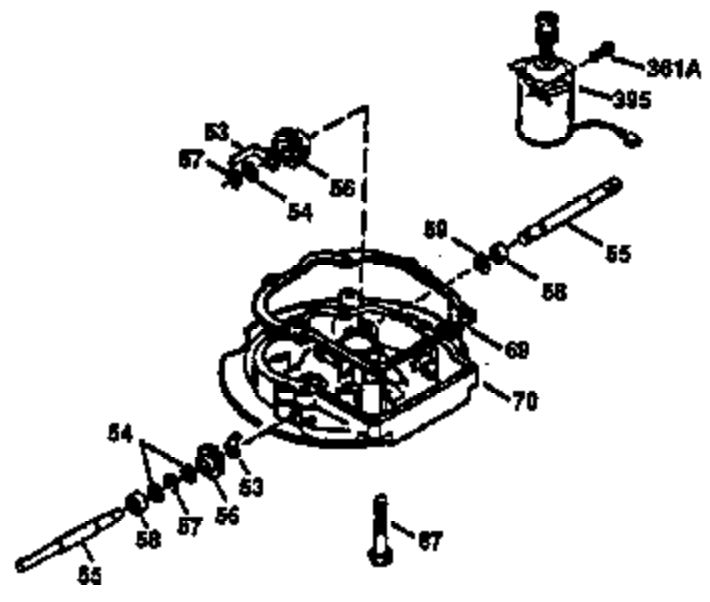

ILLUSTRATION SHOWS TYPICAL PARTS ONLY. ORDER BY PART NUMBER. PARTS NOT LISTED ARE SUPPLIED BY OEM.

Ref #	Part Number	Qty	Description
19	31361	1	Extension Spring
69	35261	1	* Mounting Flange Gasket
70	30571C	1	Mounting Flange (Incl.72 thru 83,311 & 312)
90	611112	1	Flywheel
182	6201	2	Screw, 1/4-28 x 7/8"
185	31384A	1	Intake Pipe (Incl. 224)
186	32653	1	Governor Link
216	33086	1	R.P.M. Adjusting Lever
223	650451	2	Screw, 1/4-20 x 1"
238	650806	2	Screw, 10-32 x 5/8"
245	34340	1	Air Cleaner Filter
250	34341B	1	Air Cleaner Cover
275	35708	1	Muffler (Incl. 277)
277	650795	2	Screw, 1/4-20 x 2-1/4"