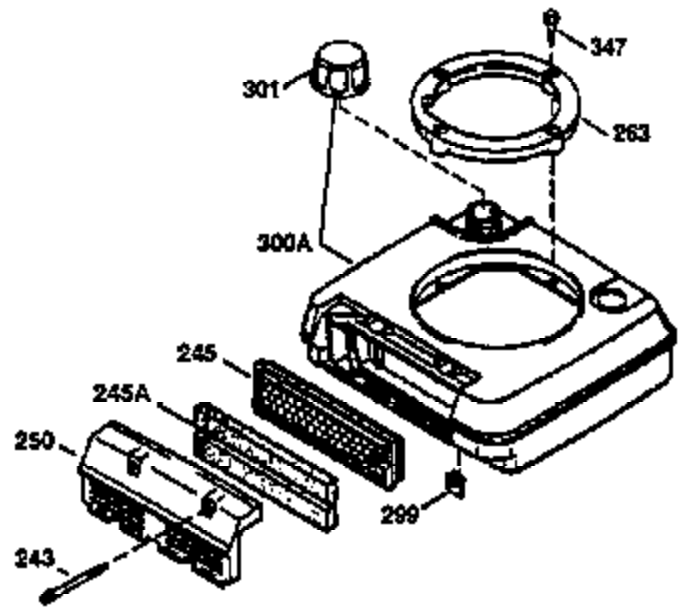

ILLUSTRATION SHOWS TYPICAL PARTS ONLY, ORDER BY PART NUMBER. PARTS NOT LISTED ARE SUPPLIED BY OEM.

Ref #	Part Number	Qty	Description
238	650806	2	Screw, 10-32 x 5/8"
239	34338	1	* Air Cleaner Gasket
245	34340	1	Air Cleaner Filter
250	34341B	1	Air Cleaner Cover
260	35491	1	Blower Housing
287	650926	2	Screw, 8-32 x 21/64"
300	35586	1	Fuel Tank (Incl. 292 & 301)
301	36246	1	Fuel Cap
390	590694	1	Rewind Starter (NOTE: This engine could have been built with 590686 starter. Refer to the design of the air intake louvers for part identification. Individual starter parts do not interchange.)