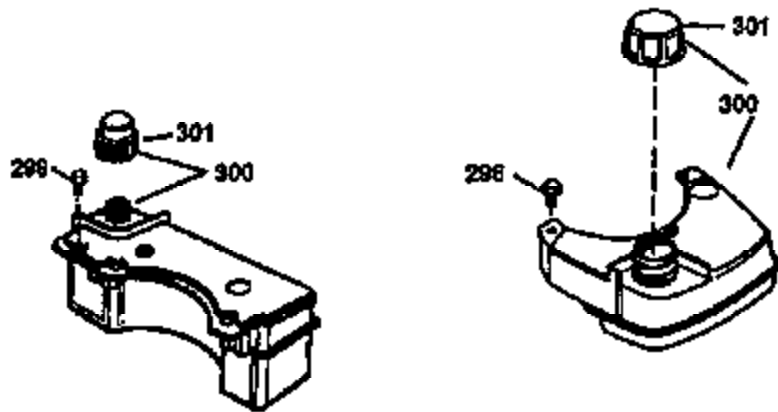

ILLUSTRATION SHOWS TYPICAL PARTS ONLY, ORDER BY PART NUMBER. PARTS NOT LISTED ARE SUPPLIED BY OEM.

Ref #	Part Number	Qty	Description
238	650806	2	Screw, 10-32 x 5/8"
239	34338	1	* Air Cleaner Gasket
245	34340	1	Air Cleaner Filter
250	34341B	1	Air Cleaner Cover
260	35491	1	Blower Housing
287	650926	2	Screw, 8-32 x 21/64"
300	35586	1	Fuel Tank (Incl. 292 & 301)
301	36246	1	Fuel Cap
390	590694	1	Rewind Starter (NOTE: This engine could have been built with 590686 starter. Refer to the design of the air intake louvers for part identification. Individual starter parts do not interchange.)