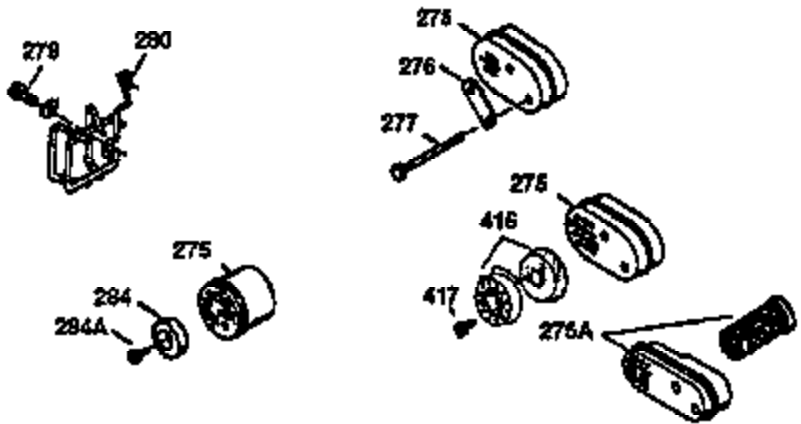

ILLUSTRATION SHOWS TYPICAL PARTS ONLY. ORDER BY PART NUMBER. PARTS NOT LISTED ARE SUPPLIED BY OEM.

Ref #	Part Number	Qty	Description
19	31361	1	Extension Spring
69	35261	1	* Mounting Flange Gasket
70	30571C	1	Mounting Flange (Incl.72 thru 83,311 & 312)
90	611112	1	Flywheel
182	6201	2	Screw, 1/4-28 x 7/8"
185	31384A	1	Intake Pipe (Incl. 224)
186	32653	1	Governor Link
216	33086	1	R.P.M. Adjusting Lever
223	650451	2	Screw, 1/4-20 x 1"
238	650806	2	Screw, 10-32 x 5/8"
245	34340	1	Air Cleaner Filter
250	34341B	1	Air Cleaner Cover
275	35708	1	Muffler (Incl. 277)
277	650795	2	Screw, 1/4-20 x 2-1/4"