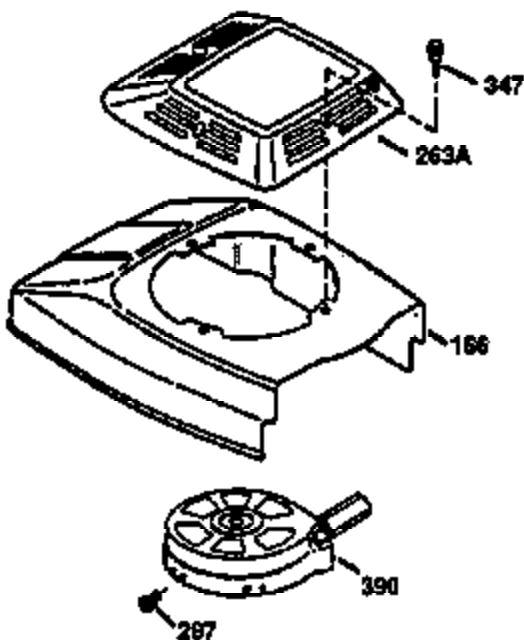

ILLUSTRATION SHOWS TYPICAL PARTS ONLY, ORDER BY PART NUMBER. PARTS NOT LISTED ARE SUPPLIED BY OEM.

Ref #	Part Number	Qty	Description
238	650806	2	Screw, 10-32 x 5/8"
239	34338	1	* Air Cleaner Gasket
245	34340	1	Air Cleaner Filter
250	34341B	1	Air Cleaner Cover
260	35491	1	Blower Housing
287	650926	2	Screw, 8-32 x 21/64"
300	35586	1	Fuel Tank (Incl. 292 & 301)
301	36246	1	Fuel Cap
390	590694	1	Rewind Starter (NOTE: This engine could have been built with 590686 starter. Refer to the design of the air intake louvers for part identification. Individual starter parts do not interchange.)