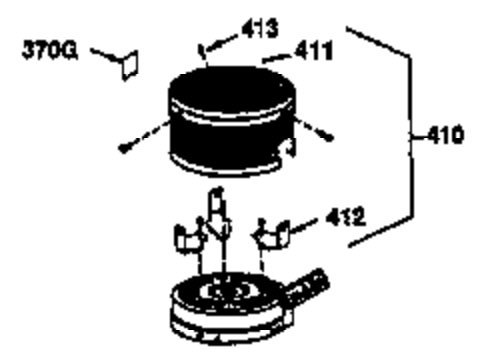

ILLUSTRATION SHOWS TYPICAL PARTS ONLY. ORDER BY PART NUMBER. PARTS NOT LISTED ARE SUPPLIED BY OEM.

Ref #	Part Number	Qty	Description
19	31361	1	Extension Spring
69	35261	1	* Mounting Flange Gasket
70	30571C	1	Mounting Flange (Incl.72 thru 83,311 & 312)
90	611112	1	Flywheel
182	6201	2	Screw, 1/4-28 x 7/8"
185	31384A	1	Intake Pipe (Incl. 224)
186	32653	1	Governor Link
216	33086	1	R.P.M. Adjusting Lever
223	650451	2	Screw, 1/4-20 x 1"
238	650806	2	Screw, 10-32 x 5/8"
245	34340	1	Air Cleaner Filter
250	34341B	1	Air Cleaner Cover
275	35708	1	Muffler (Incl. 277)
277	650795	2	Screw, 1/4-20 x 2-1/4"