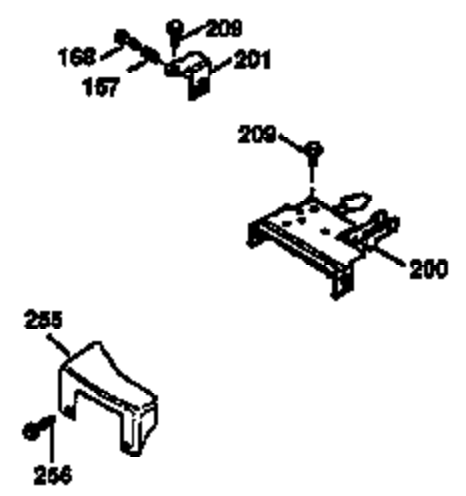

ILLUSTRATION SHOWS TYPICAL PARTS ONLY. ORDER BY PART NUMBER. PARTS NOT LISTED ARE SUPPLIED BY OEM.

Ref #	Part Number	Qty	Description
19	31361	1	Extension Spring
69	35261	1	* Mounting Flange Gasket
70	30571C	1	Mounting Flange (Incl.72 thru 83,311 & 312)
90	611112	1	Flywheel
182	6201	2	Screw, 1/4-28 x 7/8"
185	31384A	1	Intake Pipe (Incl. 224)
186	32653	1	Governor Link
216	33086	1	R.P.M. Adjusting Lever
223	650451	2	Screw, 1/4-20 x 1"
238	650806	2	Screw, 10-32 x 5/8"
245	34340	1	Air Cleaner Filter
250	34341B	1	Air Cleaner Cover
275	35708	1	Muffler (Incl. 277)
277	650795	2	Screw, 1/4-20 x 2-1/4"