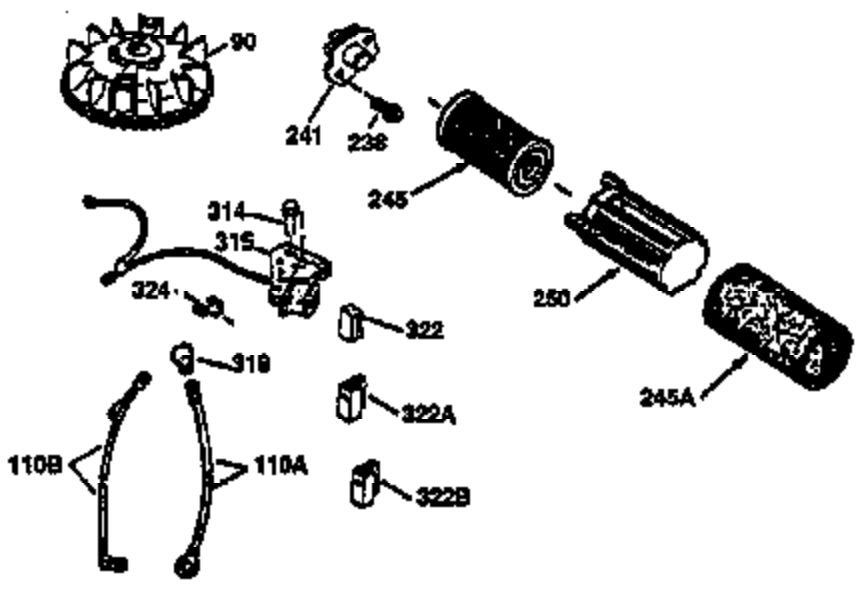

ILLUSTRATION SHOWS TYPICAL PARTS ONLY. ORDER BY PART NUMBER. PARTS NOT LISTED ARE SUPPLIED BY OEM.

Ref #	Part Number	Qty	Description
19	31361	1	Extension Spring
69	35261	1	* Mounting Flange Gasket
70	30571C	1	Mounting Flange (Incl.72 thru 83,311 & 312)
90	611112	1	Flywheel
182	6201	2	Screw, 1/4-28 x 7/8"
185	31384A	1	Intake Pipe (Incl. 224)
186	32653	1	Governor Link
216	33086	1	R.P.M. Adjusting Lever
223	650451	2	Screw, 1/4-20 x 1"
238	650806	2	Screw, 10-32 x 5/8"
245	34340	1	Air Cleaner Filter
250	34341B	1	Air Cleaner Cover
275	35708	1	Muffler (Incl. 277)
277	650795	2	Screw, 1/4-20 x 2-1/4"