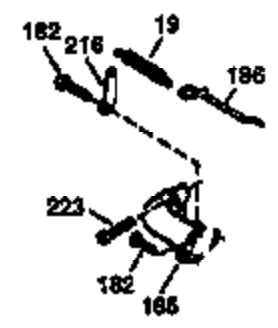

ILLUSTRATION SHOWS TYPICAL PARTS ONLY. ORDER BY PART NUMBER. PARTS NOT LISTED ARE SUPPLIED BY OEM.

Ref #	Part Number	Qty	Description
19	31361	1	Extension Spring
69	35261	1	* Mounting Flange Gasket
70	30571C	1	Mounting Flange (Incl.72 thru 83,311 & 312)
90	611112	1	Flywheel
182	6201	2	Screw, 1/4-28 x 7/8"
185	31384A	1	Intake Pipe (Incl. 224)
186	32653	1	Governor Link
216	33086	1	R.P.M. Adjusting Lever
223	650451	2	Screw, 1/4-20 x 1"
238	650806	2	Screw, 10-32 x 5/8"
245	34340	1	Air Cleaner Filter
250	34341B	1	Air Cleaner Cover
275	35708	1	Muffler (Incl. 277)
277	650795	2	Screw, 1/4-20 x 2-1/4"