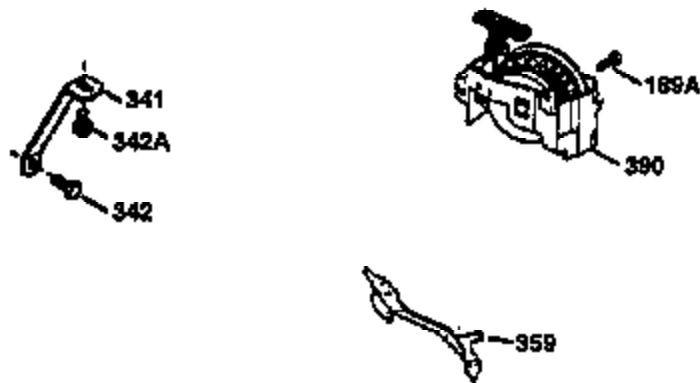

ILLUSTRATION SHOWS TYPICAL PARTS ONLY, ORDER BY PART NUMBER. PARTS NOT LISTED ARE SUPPLIED BY OEM.

Ref #	Part Number	Qty	Description
238	650806	2	Screw, 10-32 x 5/8"
239	34338	1	* Air Cleaner Gasket
245	34340	1	Air Cleaner Filter
250	34341B	1	Air Cleaner Cover
260	35491	1	Blower Housing
287	650926	2	Screw, 8-32 x 21/64"
300	35586	1	Fuel Tank (Incl. 292 & 301)
301	36246	1	Fuel Cap
390	590694	1	Rewind Starter (NOTE: This engine could have been built with 590686 starter. Refer to the design of the air intake louvers for part identification. Individual starter parts do not interchange.)