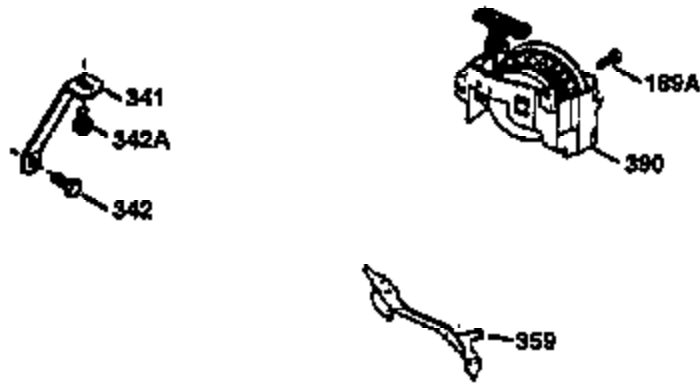

ILLUSTRATION SHOWS TYPICAL PARTS ONLY, ORDER BY PART NUMBER. PARTS NOT LISTED ARE SUPPLIED BY OEM.

Ref #	Part Number	Qty	Description
238	650806	2	Screw, 10-32 x 5/8"
239	34338	1	* Air Cleaner Gasket
245	34340	1	Air Cleaner Filter
250	36213	1	Air Cleaner Cover
260	36570	1	Blower Housing
287	650926	2	Screw, 8-32 x 21/64"
300	35586	1	Fuel Tank (Incl. 292 & 301)
301	35355	1	Fuel Cap
390	590694	1	Rewind Starter (NOTE: This engine could have been built with 590686 starter. Refer to the design of the air intake louvers for part identification. Individual starter parts do not interchange.)