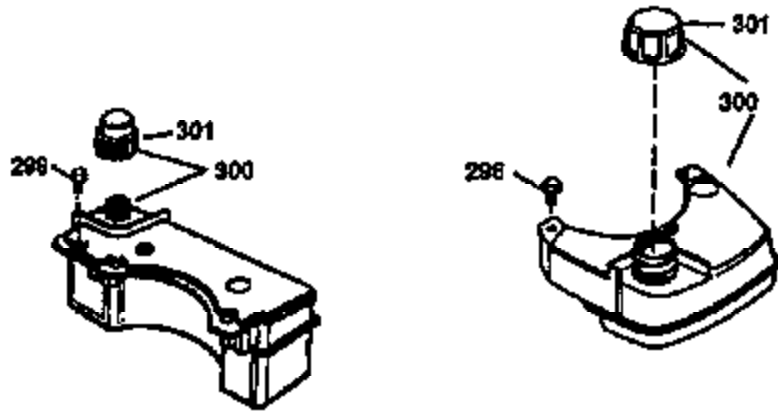

ILLUSTRATION SHOWS TYPICAL PARTS ONLY, ORDER BY PART NUMBER. PARTS NOT LISTED ARE SUPPLIED BY OEM.

Ref #	Part Number	Qty	Description
238	650806	2	Screw, 10-32 x 5/8"
239	34338	1	* Air Cleaner Gasket
245	34340	1	Air Cleaner Filter
250	36213	1	Air Cleaner Cover
260	36570	1	Blower Housing
287	650926	2	Screw, 8-32 x 21/64"
300	35586	1	Fuel Tank (Incl. 292 & 301)
301	35355	1	Fuel Cap
390	590694	1	Rewind Starter (NOTE: This engine could have been built with 590686 starter. Refer to the design of the air intake louvers for part identification. Individual starter parts do not interchange.)