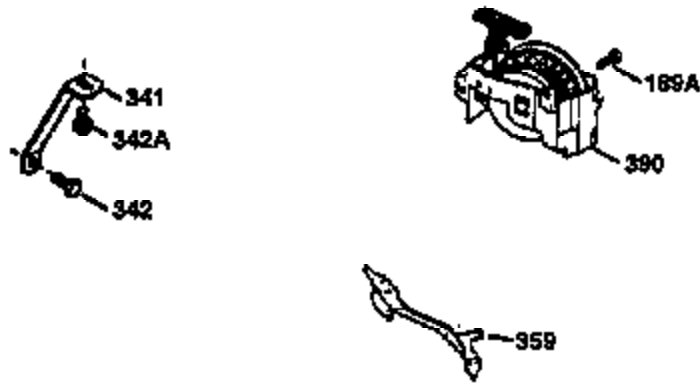

ILLUSTRATION SHOWS TYPICAL PARTS ONLY, ORDER BY PART NUMBER. PARTS NOT LISTED ARE SUPPLIED BY OEM.

Ref #	Part Number	Qty	Description
238	650806	2	Screw, 10-32 x 5/8"
239	34338	1	* Air Cleaner Gasket
245	34340	1	Air Cleaner Filter
250	36213	1	Air Cleaner Cover
260	36570	1	Blower Housing
287	650926	2	Screw, 8-32 x 21/64"
300	35586	1	Fuel Tank (Incl. 292 & 301)
301	35355	1	Fuel Cap
390	590694	1	Rewind Starter (NOTE: This engine could have been built with 590737 starter. Refer to the design of the rope pulley strength ribs for part identification. Individual starter parts do not interchange.)