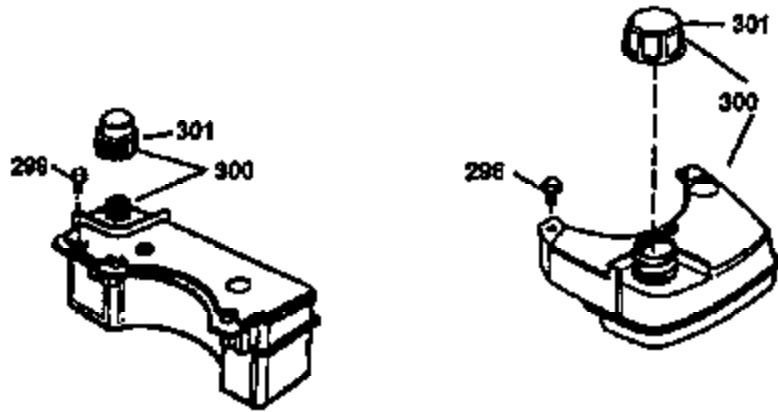

ILLUSTRATION SHOWS TYPICAL PARTS ONLY, ORDER BY PART NUMBER. PARTS NOT LISTED ARE SUPPLIED BY OEM.

Ref #	Part Number	Qty	Description
238	650806	2	Screw, 10-32 x 5/8"
239	34338	1	* Air Cleaner Gasket
245	34340	1	Air Cleaner Filter
250	36213	1	Air Cleaner Cover
260	36570	1	Blower Housing
287	650926	2	Screw, 8-32 x 21/64"
300	35586	1	Fuel Tank (Incl. 292 & 301)
301	35355	1	Fuel Cap
390	590694	1	Rewind Starter (NOTE: This engine could have been built with 590737 starter. Refer to the design of the rope pulley strength ribs for part identification. Individual starter parts do not interchange.)