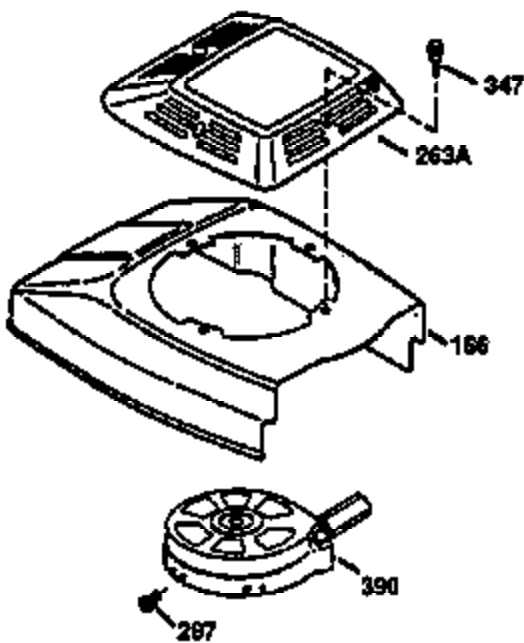

ILLUSTRATION SHOWS TYPICAL PARTS ONLY, ORDER BY PART NUMBER. PARTS NOT LISTED ARE SUPPLIED BY OEM.

Ref #	Part Number	Qty	Description
238	650806	2	Screw, 10-32 x 5/8"
239	34338	1	* Air Cleaner Gasket
245	34340	1	Air Cleaner Filter
250	36213	1	Air Cleaner Cover
260	36570	1	Blower Housing
287	650926	2	Screw, 8-32 x 21/64"
300	35586	1	Fuel Tank (Incl. 292 & 301)
301	35355	1	Fuel Cap
390	590694	1	Rewind Starter (NOTE: This engine could have been built with 590737 starter. Refer to the design of the rope pulley strength ribs for part identification. Individual starter parts do not interchange. Refer to service bulletin 116).