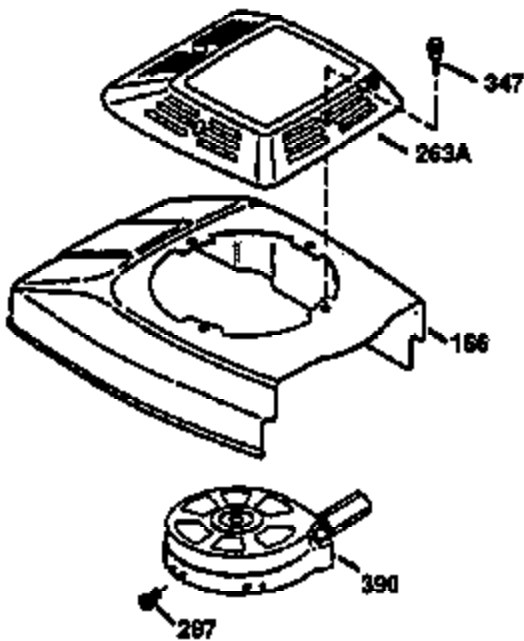

ILLUSTRATION SHOWS TYPICAL PARTS ONLY, ORDER BY PART NUMBER. PARTS NOT LISTED ARE SUPPLIED BY OEM.

Ref #	Part Number	Qty	Description
238	650806	2	Screw, 10-32 x 5/8"
239	34338	1	* Air Cleaner Gasket
245	34340	1	Air Cleaner Filter
250	36213	1	Air Cleaner Cover
260	36570	1	Blower Housing
287	650926	2	Screw, 8-32 x 21/64"
300	35586	1	Fuel Tank (Incl. 292 & 301)
301	35355	1	Fuel Cap
390	590694	1	Rewind Starter (NOTE: This engine could have been built with 590737 starter).