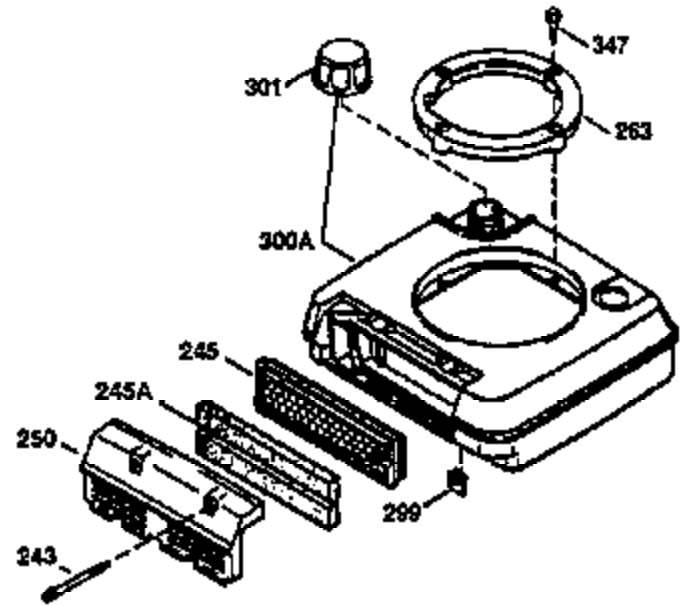

ILLUSTRATION SHOWS TYPICAL PARTS ONLY, ORDER BY PART NUMBER. PARTS NOT LISTED ARE SUPPLIED BY OEM.

Ref #	Part Number	Qty	Description
238	650806	2	Screw, 10-32 x 5/8"
239	34338	1	* Air Cleaner Gasket
245	34340	1	Air Cleaner Filter
250	36213	1	Air Cleaner Cover
260	36570	1	Blower Housing
287	650926	2	Screw, 8-32 x 21/64"
300	35586	1	Fuel Tank (Incl. 292 & 301)
301	35355	1	Fuel Cap
390	590694	1	Rewind Starter (NOTE: This engine could have been built with 590737 starter).