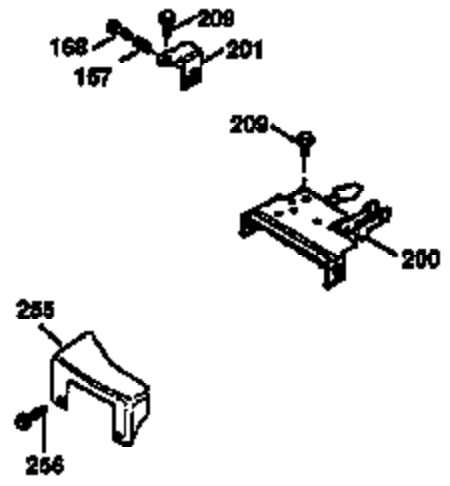

Ref #	Part Number	Qty	Description
130A	650818	2	Screw, 5-16-18 x 1-1/2"
238	650806	2	Screw, 10-32 x 5/8"
239	34338	1	* Air Cleaner Gasket
245	34340	1	Air Cleaner Filter
250	34341B	1	Air Cleaner Cover
260	36612	1	Blower Housing
287	650926	2	Screw, 8-32 x 21/64"
300	35586	1	Fuel Tank (Incl. 292 & 301)
301	36246	1	Fuel Cap
359	36609	1	Starter Guard
361	650844	1	Screw, 1/4-20 x 3/4"
390	590694	1	Rewind Starter (NOTE: This engine could have been built with 590686 starter. Refer to the design of the air intake louvers for part identification. Individual starter parts do not interchange.)

ILLUSTRATION SHOWS TYPICAL PARTS ONLY. ORDER BY PART NUMBER. PARTS NOT LISTED ARE SUPPLIED BY OEM.