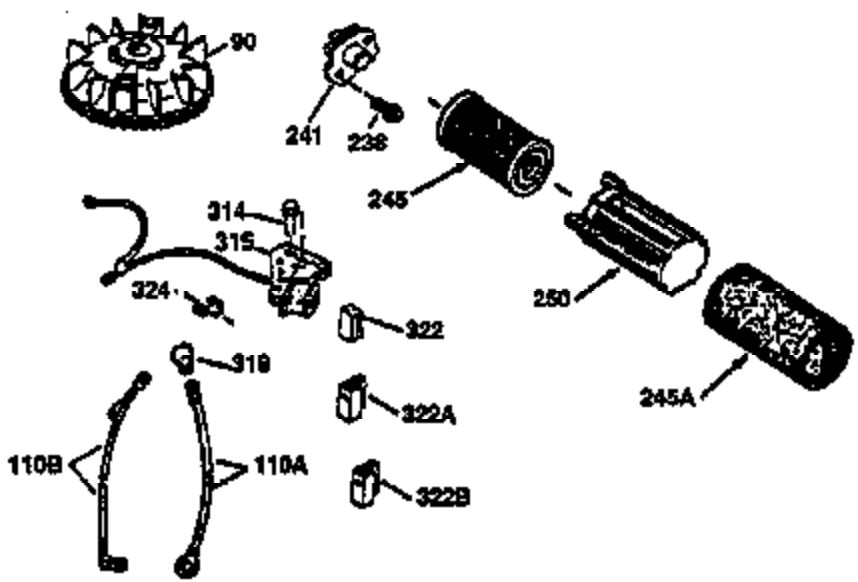

Ref #	Part Number	Qty	Description
130A	650818	2	Screw, 5-16-18 x 1-1/2"
238	650806	2	Screw, 10-32 x 5/8"
239	34338	1	* Air Cleaner Gasket
245	34340	1	Air Cleaner Filter
250	34341B	1	Air Cleaner Cover
260	36612	1	Blower Housing
287	650926	2	Screw, 8-32 x 21/64"
300	35586	1	Fuel Tank (Incl. 292 & 301)
301	36246	1	Fuel Cap
359	36609	1	Starter Guard
361	650844	1	Screw, 1/4-20 x 3/4"
390	590694	1	Rewind Starter (NOTE: This engine could have been built with 590686 starter. Refer to the design of the air intake louvers for part identification. Individual starter parts do not interchange.)

ILLUSTRATION SHOWS TYPICAL PARTS ONLY. ORDER BY PART NUMBER. PARTS NOT LISTED ARE SUPPLIED BY OEM.