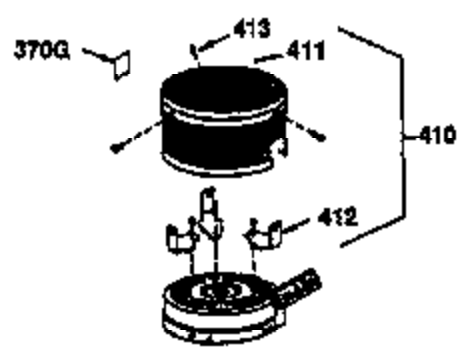

Ref #	Part Number	Qty	Description
130A	650818	2	Screw, 5-16-18 x 1-1/2"
238	650806	2	Screw, 10-32 x 5/8"
239	34338	1	* Air Cleaner Gasket
245	34340	1	Air Cleaner Filter
250	34341B	1	Air Cleaner Cover
260	36612	1	Blower Housing
287	650926	2	Screw, 8-32 x 21/64"
300	35586	1	Fuel Tank (Incl. 292 & 301)
301	36246	1	Fuel Cap
359	36609	1	Starter Guard
361	650844	1	Screw, 1/4-20 x 3/4"
390	590694	1	Rewind Starter (NOTE: This engine could have been built with 590686 starter. Refer to the design of the air intake louvers for part identification. Individual starter parts do not interchange.)

ILLUSTRATION SHOWS TYPICAL PARTS ONLY. ORDER BY PART NUMBER. PARTS NOT LISTED ARE SUPPLIED BY OEM.