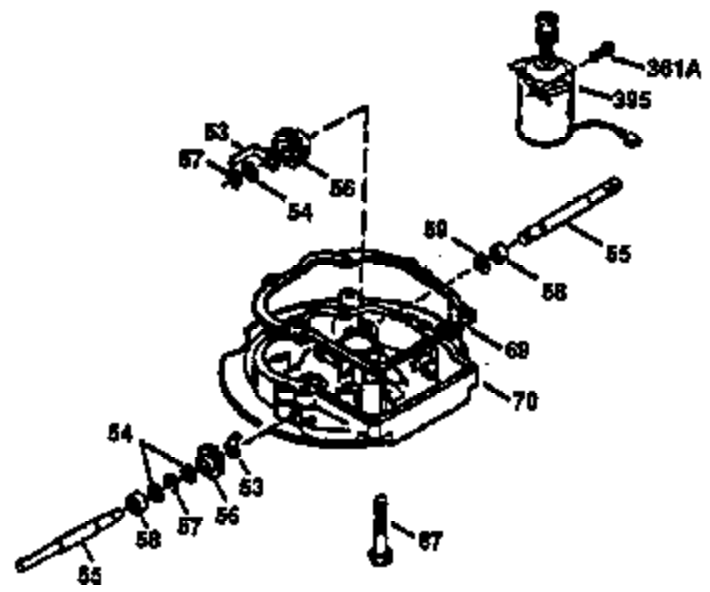

Ref #	Part Number	Qty	Description
130A	650818	2	Screw, 5-16-18 x 1-1/2"
238	650806	2	Screw, 10-32 x 5/8"
239	34338	1	* Air Cleaner Gasket
245	34340	1	Air Cleaner Filter
250	34341B	1	Air Cleaner Cover
260	36612	1	Blower Housing
287	650926	2	Screw, 8-32 x 21/64"
300	35586	1	Fuel Tank (Incl. 292 & 301)
301	36246	1	Fuel Cap
359	36609	1	Starter Guard
361	650844	1	Screw, 1/4-20 x 3/4"
390	590694	1	Rewind Starter (NOTE: This engine could have been built with 590686 starter. Refer to the design of the air intake louvers for part identification. Individual starter parts do not interchange.)

ILLUSTRATION SHOWS TYPICAL PARTS ONLY. ORDER BY PART NUMBER. PARTS NOT LISTED ARE SUPPLIED BY OEM.