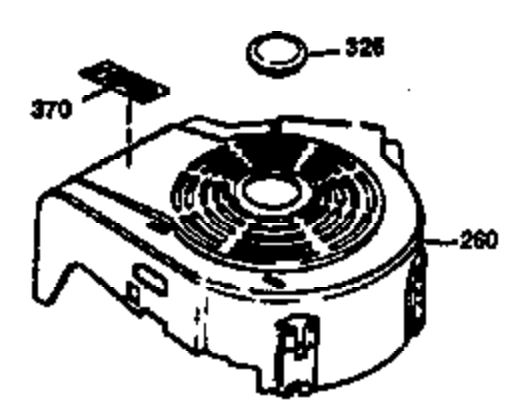

ILLUSTRATION SHOWS TYPICAL PARTS ONLY, ORDER BY PART NUMBER. PARTS NOT LISTED ARE SUPPLIED BY OEM.

Ref #	Part Number	Qty	Description
130A	650818	2	Screw, 5-16-18 x 1-1/2"
238	650806	2	Screw, 10-32 x 5/8"
239	34338	1	* Air Cleaner Gasket
245	34340	1	Air Cleaner Filter
250	34341B	1	Air Cleaner Cover
260	36612	1	Blower Housing
287	650926	2	Screw, 8-32 x 21/64"
300	35586	1	Fuel Tank (Incl. 292 & 301)
301	36246	1	Fuel Cap
359	36609	1	Starter Guard
361	650844	1	Screw, 1/4-20 x 3/4"
390	590694	1	Rewind Starter (NOTE: This engine could have been built with 590686 starter. Refer to the design of the air intake louvers for part identification. Individual starter parts do not interchange.)