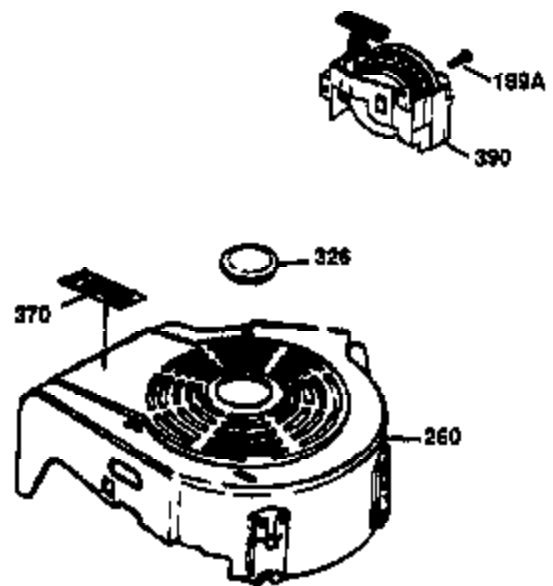

Ref #	Part Number	Qty	Description
178	29752	2	Nut & Lock Washer, 1/4-28
182	6201	2	Screw, 1/4-28 x 7/8"
184	26756	1	* Carburetor To Intake Pipe Gasket
185	31384A	1	Intake Pipe (Incl. 224)
186	32653	1	Governor Link
189	650839	2	Screw, 1/4-20 x 3/8"
191	36559A	1	S.E. Brake Bracket (Incl. 195)
195	610973	1	Terminal
207	34336	1	Throttle Link
223	650451	2	Screw, 1/4-20 x 1"
224	34690A	1	* Intake Pipe Gasket
238	650806	2	Screw, 10-32 x 5/8"
239	34338	1	* Air Cleaner Gasket
240	34858	1	Air Cleaner Body
245	34340	1	Air Cleaner Filter
250	34341B	1	Air Cleaner Cover
260	35491	1	Blower Housing
261	30200	2	Screw, 10-24 x 9/16"
262	650831	2	Screw, 1/4-20 x 1/2"
275	36491	1	Muffler (Incl. 277)
277	650988	2	Screw, 1/4-20 x 2-5/16"
285	35000A	1	Starter Cup
287	650926	2	Screw, 8-32 x 21/64"
290	34357	1	Fuel Line
292	26460	2	Fuel Line Clamp
300	35586	1	Fuel Tank (Incl. 292 & 301)
301	36246	1	Fuel Cap
311	27625	1	Oil Filler Plug
313	34080	1	Spacer
370A	36261	1	Lubrication Decal
370C	37199	1	Primer Decal
370K	36695	1	Starter Decal
370R	37317	1	Warning Decal
380	632046A	1	Carburetor (Incl. 184)
390	590737	1	Rewind Starter (NOTE: This engine could have been built with 590694 starter).
400	36475B	1	* Gasket Set (Incl. items marked PK in notes) Incl. part #'s 26756 (1), 27234A (1), 33735 (1), 34338 (1), 34690A (1), 36437 (1), 36832 (1), 36996 (1), 37130 (1).
420	730225	1	SAE 30 4-Cycle Engine Oil (1 Quart)