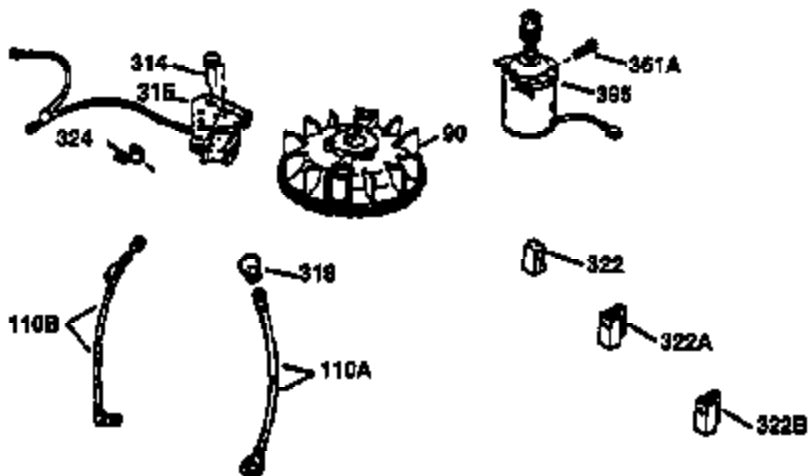

Ref #	Part Number	Qty	Description
178	29752	2	Nut & Lock Washer, 1/4-28
182	6201	2	Screw, 1/4-28 x 7/8"
184	26756	1	* Carburetor To Intake Pipe Gasket
185	31384A	1	Intake Pipe (Incl. 224)
186	32653	1	Governor Link
189	650839	2	Screw, 1/4-20 x 3/8"
191	36559A	1	S.E. Brake Bracket (Incl. 195)
195	610973	1	Terminal
207	34336	1	Throttle Link
223	650451	2	Screw, 1/4-20 x 1"
224	34690A	1	* Intake Pipe Gasket
238	650806	2	Screw, 10-32 x 5/8"
239	34338	1	* Air Cleaner Gasket
240	34858	1	Air Cleaner Body
245	34340	1	Air Cleaner Filter
250	34341B	1	Air Cleaner Cover
260	35491	1	Blower Housing
261	30200	2	Screw, 10-24 x 9/16"
262	650831	2	Screw, 1/4-20 x 1/2"
275	36491	1	Muffler (Incl. 277)
277	650988	2	Screw, 1/4-20 x 2-5/16"
285	35000A	1	Starter Cup
287	650926	2	Screw, 8-32 x 21/64"
290	34357	1	Fuel Line
292	26460	2	Fuel Line Clamp
300	35586	1	Fuel Tank (Incl. 292 & 301)
301	36246	1	Fuel Cap
311	27625	1	Oil Filler Plug
313	34080	1	Spacer
370A	36261	1	Lubrication Decal
370C	37199	1	Primer Decal
370K	36695	1	Starter Decal
370R	37317	1	Warning Decal
380	632046A	1	Carburetor (Incl. 184)
390	590737	1	Rewind Starter (NOTE: This engine could have been built with 590694 starter).
400	36475B	1	* Gasket Set (Incl. items marked PK in notes) Incl. part #'s 26756 (1), 27234A (1), 33735 (1), 34338 (1), 34690A (1), 36437 (1), 36832 (1), 36996 (1), 37130 (1).
420	730225	1	SAE 30 4-Cycle Engine Oil (1 Quart)

Ref #	Part Number	Qty	Description
238	650806	2	Screw, 10-32 x 5/8"
239	34338	1	* Air Cleaner Gasket
245	34340	1	Air Cleaner Filter
250	34341B	1	Air Cleaner Cover
260	35491	1	Blower Housing
287	650926	2	Screw, 8-32 x 21/64"
300	35586	1	Fuel Tank (Incl. 292 & 301)
301	36246	1	Fuel Cap
390	590737	1	Rewind Starter (NOTE: This engine could have been built with 590694 starter).