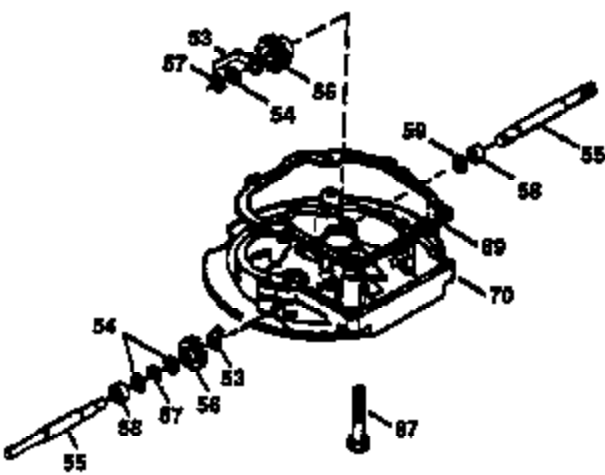

Ref #	Part Number	Qty	Description
238	650806	2	Screw, 10-32 x 5/8"
239	34338	1	* Air Cleaner Gasket
245	34340	1	Air Cleaner Filter
250	34341B	1	Air Cleaner Cover
260	35491	1	Blower Housing
287	650926	2	Screw, 8-32 x 21/64"
300	35586	1	Fuel Tank (Incl. 292 & 301)
301	36246	1	Fuel Cap
390	590737	1	Rewind Starter (NOTE: This engine could have been built with 590694 starter).