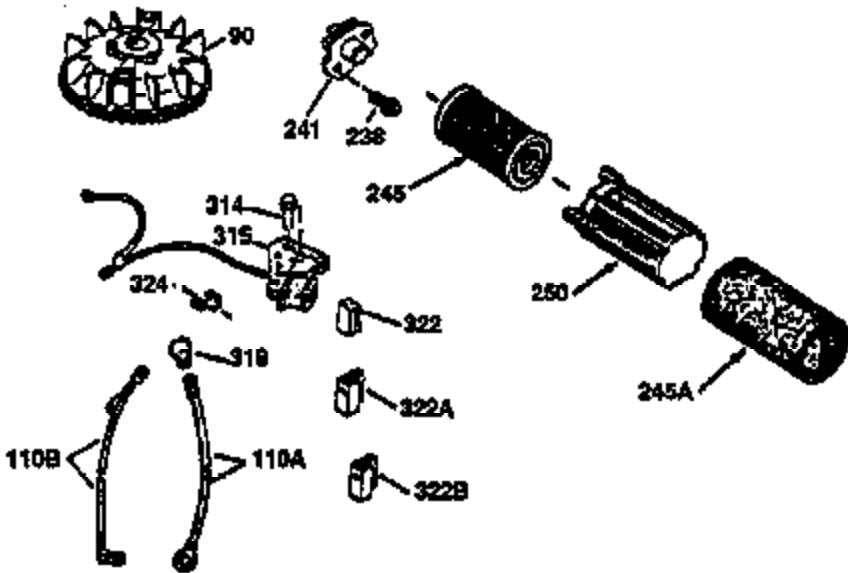

ILLUSTRATION SHOWS TYPICAL PARTS ONLY. ORDER BY PART NUMBER. PARTS NOT LISTED ARE SUPPLIED BY OEM.

Ref #	Part Number	Qty	Description
19	31361	1	Extension Spring
69	35261	1	* Mounting Flange Gasket
70	30571C	1	Mounting Flange (Incl.72 thru 83,311 & 312)
90	611112	1	Flywheel
182	6201	2	Screw, 1/4-28 x 7/8"
185	31384A	1	Intake Pipe (Incl. 224)
186	32653	1	Governor Link
216	33086	1	R.P.M. Adjusting Lever
223	650451	2	Screw, 1/4-20 x 1"
238	650806	2	Screw, 10-32 x 5/8"
245	34340	1	Air Cleaner Filter
250	34341B	1	Air Cleaner Cover
275	35708	1	Muffler (Incl. 277)
277	650795	2	Screw, 1/4-20 x 2-1/4"