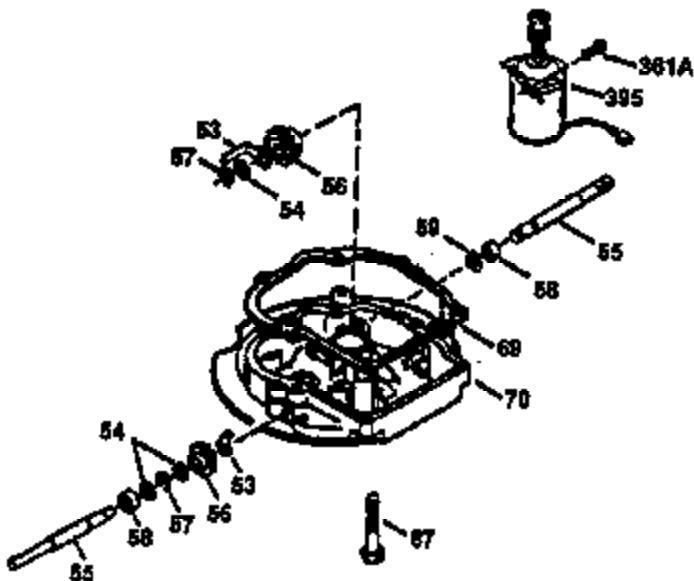

ILLUSTRATION SHOWS TYPICAL PARTS ONLY. ORDER BY PART NUMBER. PARTS NOT LISTED ARE SUPPLIED BY OEM.

Ref #	Part Number	Qty	Description
19	31361	1	Extension Spring
69	35261	1	* Mounting Flange Gasket
70	30571C	1	Mounting Flange (Incl.72 thru 83,311 & 312)
90	611112	1	Flywheel
182	6201	2	Screw, 1/4-28 x 7/8"
185	31384A	1	Intake Pipe (Incl. 224)
186	32653	1	Governor Link
216	33086	1	R.P.M. Adjusting Lever
223	650451	2	Screw, 1/4-20 x 1"
238	650806	2	Screw, 10-32 x 5/8"
245	34340	1	Air Cleaner Filter
250	34341B	1	Air Cleaner Cover
275	35708	1	Muffler (Incl. 277)
277	650795	2	Screw, 1/4-20 x 2-1/4"