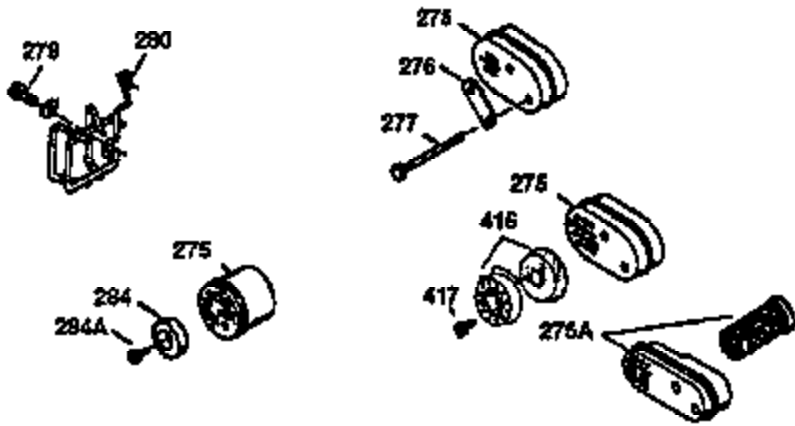

ILLUSTRATION SHOWS TYPICAL PARTS ONLY. ORDER BY PART NUMBER. PARTS NOT LISTED ARE SUPPLIED BY OEM.

Ref #	Part Number	Qty	Description
19	31361	1	Extension Spring
69	35261	1	* Mounting Flange Gasket
70	30571C	1	Mounting Flange (Incl.72 thru 83,311 & 312)
90	611112	1	Flywheel
182	6201	2	Screw, 1/4-28 x 7/8"
185	31384A	1	Intake Pipe (Incl. 224)
186	32653	1	Governor Link
216	33086	1	R.P.M. Adjusting Lever
223	650451	2	Screw, 1/4-20 x 1"
238	650806	2	Screw, 10-32 x 5/8"
245	34340	1	Air Cleaner Filter
250	34341B	1	Air Cleaner Cover
275	35708	1	Muffler (Incl. 277)
277	650795	2	Screw, 1/4-20 x 2-1/4"