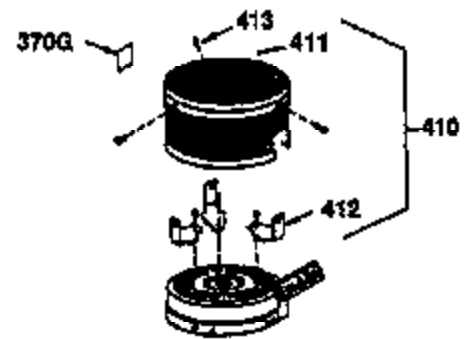

ILLUSTRATION SHOWS TYPICAL PARTS ONLY. ORDER BY PART NUMBER. PARTS NOT LISTED ARE SUPPLIED BY OEM.

Ref #	Part Number	Qty	Description
19	31361	1	Extension Spring
69	35261	1	* Mounting Flange Gasket
70	30571C	1	Mounting Flange (Incl.72 thru 83,311 & 312)
90	611112	1	Flywheel
182	6201	2	Screw, 1/4-28 x 7/8"
185	31384A	1	Intake Pipe (Incl. 224)
186	32653	1	Governor Link
216	33086	1	R.P.M. Adjusting Lever
223	650451	2	Screw, 1/4-20 x 1"
238	650806	2	Screw, 10-32 x 5/8"
245	34340	1	Air Cleaner Filter
250	34341B	1	Air Cleaner Cover
275	35708	1	Muffler (Incl. 277)
277	650795	2	Screw, 1/4-20 x 2-1/4"