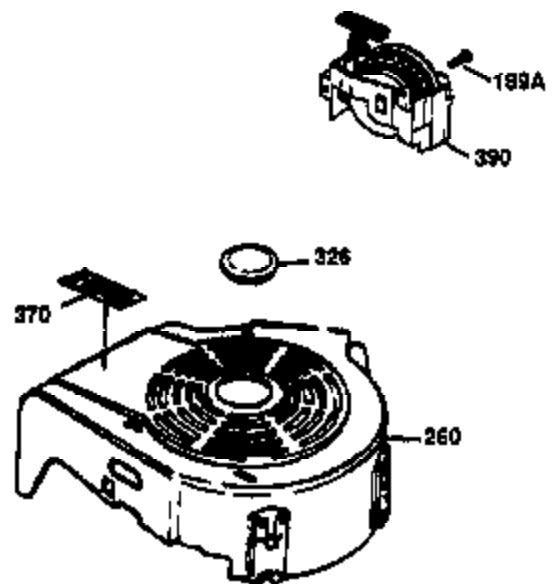

Ref #	Part Number	Qty	Description
238	650806	2	Screw, 10-32 x 5/8"
239	34338	1	* Air Cleaner Gasket
245	34340	1	Air Cleaner Filter
250	34341B	1	Air Cleaner Cover
260	35491	1	Blower Housing
287	650926	2	Screw, 8-32 x 21/64"
300	35586	1	Fuel Tank (Incl. 292 & 301)
301	36246	1	Fuel Cap
390	590694	1	Rewind Starter (NOTE: This engine could have been built with 590737 starter.)