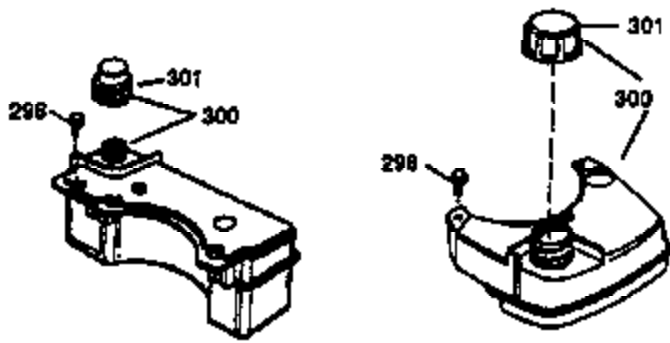

Ref #	Part Number	Qty	Description
238	650806	2	Screw, 10-32 x 5/8"
239	34338	1	* Air Cleaner Gasket
245	34340	1	Air Cleaner Filter
250	34341B	1	Air Cleaner Cover
260	35491	1	Blower Housing
287	650926	2	Screw, 8-32 x 21/64"
300	35586	1	Fuel Tank (Incl. 292 & 301)
301	36246	1	Fuel Cap
390	590694	1	Rewind Starter (NOTE: This engine could have been built with 590737 starter.)