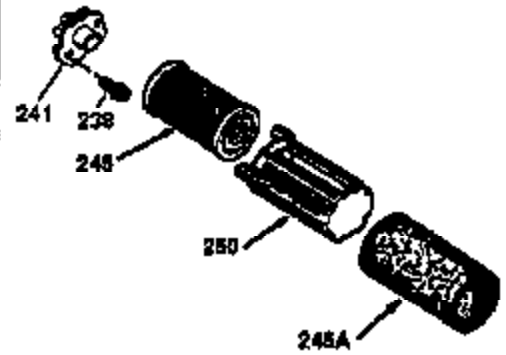

Ref #	Part Number	Qty	Description
19	31361	1	Extension Spring
69	35261	1	* Mounting Flange Gasket
70	30571C	1	Mounting Flange (Incl.72 thru 83,311)
90	611112	1	Flywheel
182	6201	2	Screw, 1/4-28 x 7/8"
185	31384A	1	Intake Pipe (Incl. 224)
186	32653	1	Governor Link
216	33086	1	R.P.M. Adjusting Lever
223	650451	2	Screw, 1/4-20 x 1"
238	650806	2	Screw, 10-32 x 5/8"
245	34340	1	Air Cleaner Filter
250	34341B	1	Air Cleaner Cover
275	35708	1	Muffler (Incl. 277)
277	650795	2	Screw, 1/4-20 x 2-1/4"