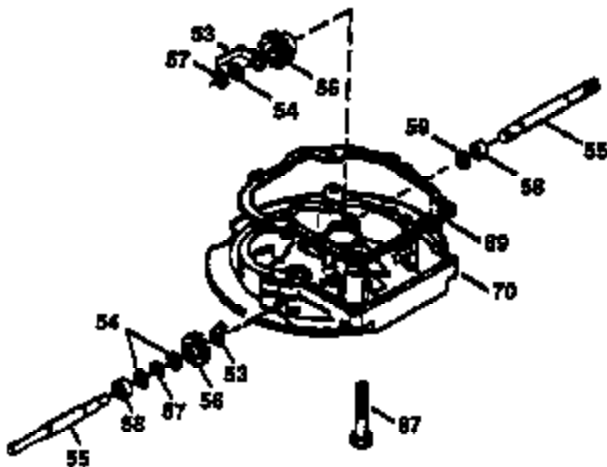

Ref #	Part Number	Qty	Description
19	31361	1	Extension Spring
69	35261	1	* Mounting Flange Gasket
70	30571C	1	Mounting Flange (Incl.72 thru 83,311)
90	611112	1	Flywheel
182	6201	2	Screw, 1/4-28 x 7/8"
185	31384A	1	Intake Pipe (Incl. 224)
186	32653	1	Governor Link
216	33086	1	R.P.M. Adjusting Lever
223	650451	2	Screw, 1/4-20 x 1"
238	650806	2	Screw, 10-32 x 5/8"
245	34340	1	Air Cleaner Filter
250	34341B	1	Air Cleaner Cover
275	35708	1	Muffler (Incl. 277)
277	650795	2	Screw, 1/4-20 x 2-1/4"