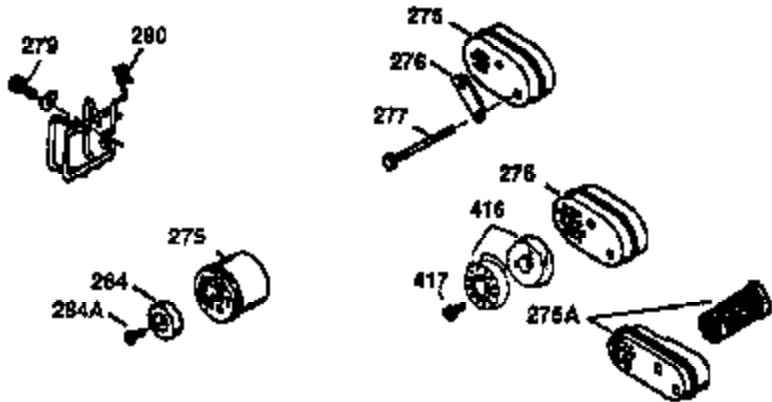

Ref #	Part Number	Qty	Description
19	31361	1	Extension Spring
69	35261	1	* Mounting Flange Gasket
70	30571C	1	Mounting Flange (Incl.72 thru 83,311)
90	611112	1	Flywheel
182	6201	2	Screw, 1/4-28 x 7/8"
185	31384A	1	Intake Pipe (Incl. 224)
186	32653	1	Governor Link
216	33086	1	R.P.M. Adjusting Lever
223	650451	2	Screw, 1/4-20 x 1"
238	650806	2	Screw, 10-32 x 5/8"
245	34340	1	Air Cleaner Filter
250	34341B	1	Air Cleaner Cover
275	35708	1	Muffler (Incl. 277)
277	650795	2	Screw, 1/4-20 x 2-1/4"