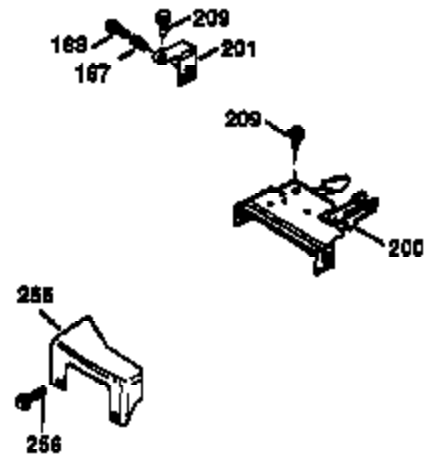

Ref #	Part Number	Qty	Description
19	31361	1	Extension Spring
69	35261	1	* Mounting Flange Gasket
70	30571C	1	Mounting Flange (Incl.72 thru 83,311)
90	611112	1	Flywheel
182	6201	2	Screw, 1/4-28 x 7/8"
185	31384A	1	Intake Pipe (Incl. 224)
186	32653	1	Governor Link
216	33086	1	R.P.M. Adjusting Lever
223	650451	2	Screw, 1/4-20 x 1"
238	650806	2	Screw, 10-32 x 5/8"
245	34340	1	Air Cleaner Filter
250	34341B	1	Air Cleaner Cover
275	35708	1	Muffler (Incl. 277)
277	650795	2	Screw, 1/4-20 x 2-1/4"