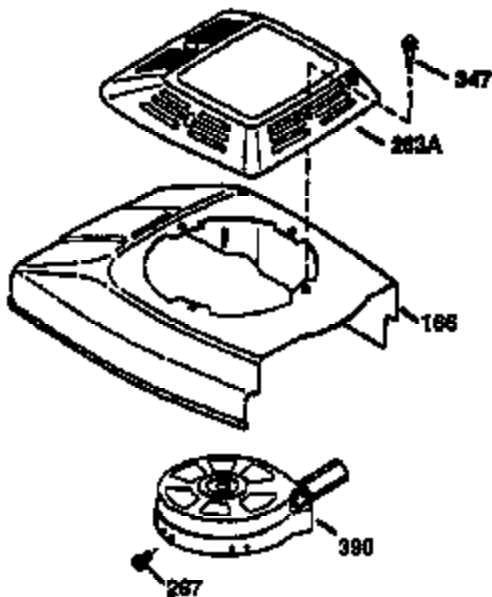

Ref #	Part Number	Qty	Description
238	650806	2	Screw, 10-32 x 5/8"
239	34338	1	* Air Cleaner Gasket
245	34340	1	Air Cleaner Filter
250	34341B	1	Air Cleaner Cover
260	35491	1	Blower Housing
287	650926	2	Screw, 8-32 x 21/64"
300	35586	1	Fuel Tank (Incl. 292 & 301)
301	36246	1	Fuel Cap
390	590694	1	Rewind Starter (NOTE: This engine could have been built with 590737 starter.)