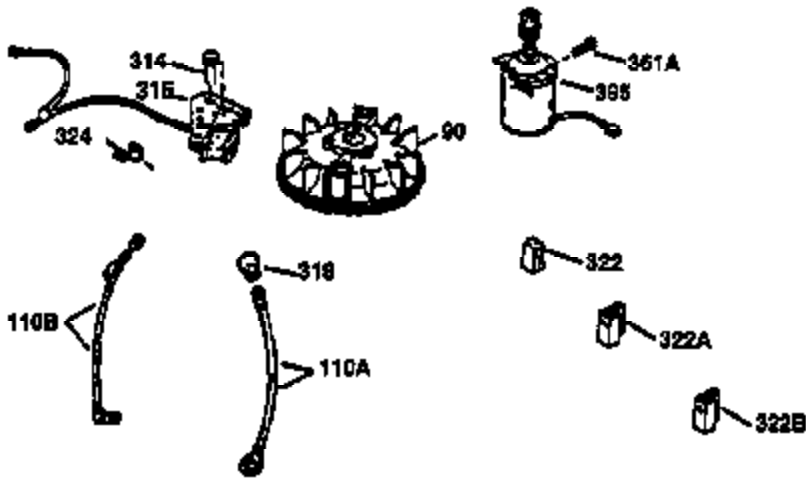

Ref #	Part Number	Qty	Description
19	31361	1	Extension Spring
69	35261	1	* Mounting Flange Gasket
70	30571C	1	Mounting Flange (Incl.72 thru 83,311)
90	611112	1	Flywheel
182	6201	2	Screw, 1/4-28 x 7/8"
185	31384A	1	Intake Pipe (Incl. 224)
186	32653	1	Governor Link
216	33086	1	R.P.M. Adjusting Lever
223	650451	2	Screw, 1/4-20 x 1"
238	650806	2	Screw, 10-32 x 5/8"
245	34340	1	Air Cleaner Filter
250	34341B	1	Air Cleaner Cover
275	35708	1	Muffler (Incl. 277)
277	650795	2	Screw, 1/4-20 x 2-1/4"