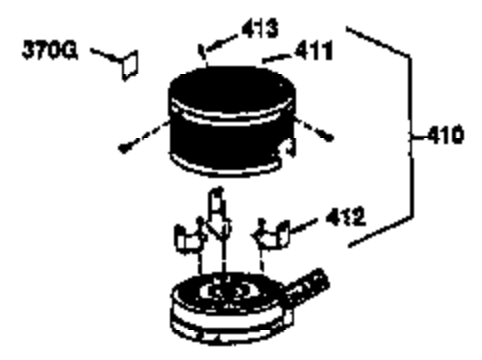

ILLUSTRATION SHOWS TYPICAL PARTS ONLY. ORDER BY PART NUMBER. PARTS NOT LISTED ARE SUPPLIED BY OEM.

Ref #	Part Number	Qty	Description
19	35998	1	Extension Spring
69	35261	1	* Mounting Flange Gasket
70	30571C	1	Mounting Flange (Incl.72 thru 83,311)
90	611112	1	Flywheel
182	6201	2	Screw, 1/4-28 x 7/8"
185	31384A	1	Intake Pipe (Incl. 224)
186	36255	1	Governor Link
200	35999	1	Control Bracket
209	30200	2	Screw, 10-24 x 9/16"
223	650451	2	Screw, 1/4-20 x 1"
238	650806	2	Screw, 10-32 x 5/8"
245	34340	1	Air Cleaner Filter
250	34341B	1	Air Cleaner Cover
275	35993	1	Muffler
276	35994	1	Locking Plate
277	650957	2	Screw, 1/4-20 x 2-31/32"
279	650956	3	Screw, Torx T-25, 12-24 x 49/64"
280	36510	1	Heat Shield (Incl. 279)
416	36085	1	Spark Arrestor Kit (Incl. 417)(Optional)
417	650760	1	Screw, 8-32 x 3/8" (Optional)