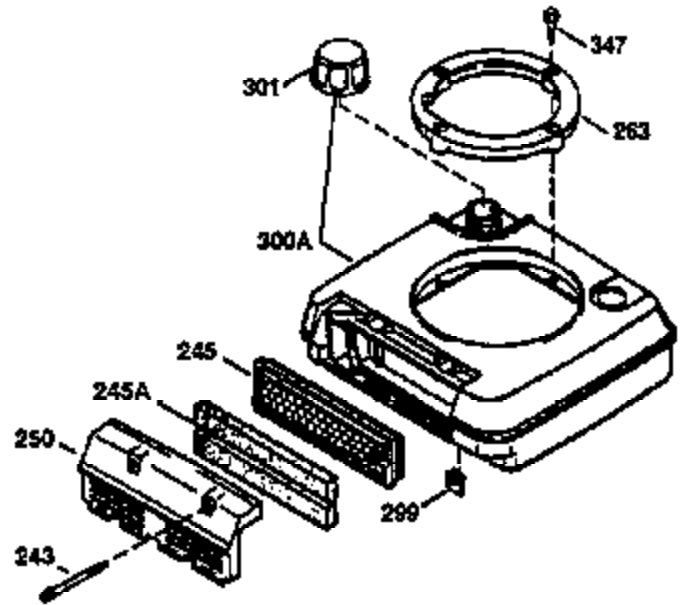

ILLUSTRATION SHOWS TYPICAL PARTS ONLY, ORDER BY PART NUMBER. PARTS NOT LISTED ARE SUPPLIED BY OEM.

Ref #	Part Number	Qty	Description
189A	650844	1	Screw, 1/4-20 x 3/4"
238	650806	2	Screw, 10-32 x 5/8"
239	34338	1	* Air Cleaner Gasket
245	34340	1	Air Cleaner Filter
250	34341B	1	Air Cleaner Cover
260	36612	1	Blower Housing
287	650926	2	Screw, 8-32 x 21/64"
300	32170B	1	Fuel Tank (Incl. 292 & 301)
301	33032	1	Fuel Cap
359	36609	1	Starter Guard
390	590694	1	Rewind Starter (NOTE: This engine could have been built with 590686 starter. Refer to the design of the air intake louvers for part identification. Individual starter parts do not interchange.)