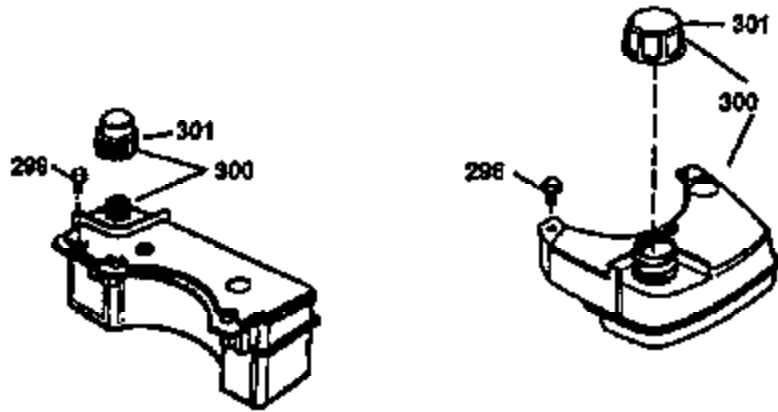

ILLUSTRATION SHOWS TYPICAL PARTS ONLY, ORDER BY PART NUMBER. PARTS NOT LISTED ARE SUPPLIED BY OEM.

Ref #	Part Number	Qty	Description
189A	650844	1	Screw, 1/4-20 x 3/4"
238	650806	2	Screw, 10-32 x 5/8"
239	34338	1	* Air Cleaner Gasket
245	34340	1	Air Cleaner Filter
250	34341B	1	Air Cleaner Cover
260	36612	1	Blower Housing
287	650926	2	Screw, 8-32 x 21/64"
300	32170B	1	Fuel Tank (Incl. 292 & 301)
301	33032	1	Fuel Cap
359	36609	1	Starter Guard
390	590694	1	Rewind Starter (NOTE: This engine could have been built with 590686 starter. Refer to the design of the air intake louvers for part identification. Individual starter parts do not interchange.)