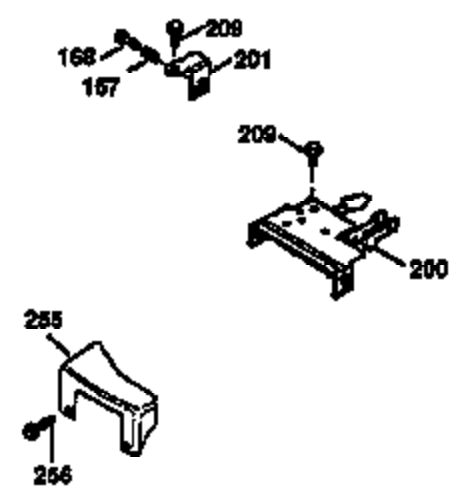

ILLUSTRATION SHOWS TYPICAL PARTS ONLY. ORDER BY PART NUMBER. PARTS NOT LISTED ARE SUPPLIED BY OEM.

Ref #	Part Number	Qty	Description
19	35998	1	Extension Spring
69	35261	1	* Mounting Flange Gasket
70	30571C	1	Mounting Flange (Incl.72 thru 83,311)
90	611112	1	Flywheel
182	6201	2	Screw, 1/4-28 x 7/8"
185	31384A	1	Intake Pipe (Incl. 224)
186	36255	1	Governor Link
200	35999	1	Control Bracket
209	30200	2	Screw, 10-24 x 9/16"
223	650451	2	Screw, 1/4-20 x 1"
238	650806	2	Screw, 10-32 x 5/8"
245	34340	1	Air Cleaner Filter
250	34341B	1	Air Cleaner Cover
275	35993	1	Muffler
276	35994	1	Locking Plate
277	650957	2	Screw, 1/4-20 x 2-31/32"
279	650956	3	Screw, Torx T-25, 12-24 x 49/64"
280	36510	1	Heat Shield (Incl. 279)
416	36085	1	Spark Arrestor Kit (Incl. 417)(Optional)
417	650760	1	Screw, 8-32 x 3/8" (Optional)