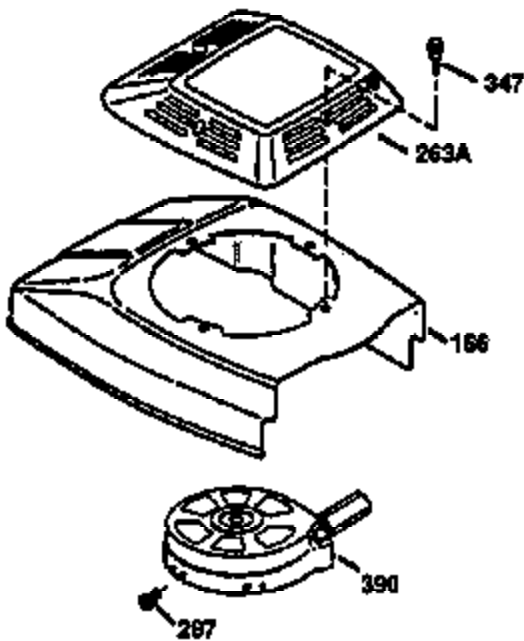

ILLUSTRATION SHOWS TYPICAL PARTS ONLY, ORDER BY PART NUMBER. PARTS NOT LISTED ARE SUPPLIED BY OEM.

Ref #	Part Number	Qty	Description
189A	650844	1	Screw, 1/4-20 x 3/4"
238	650806	2	Screw, 10-32 x 5/8"
239	34338	1	* Air Cleaner Gasket
245	34340	1	Air Cleaner Filter
250	34341B	1	Air Cleaner Cover
260	36612	1	Blower Housing
287	650926	2	Screw, 8-32 x 21/64"
300	32170B	1	Fuel Tank (Incl. 292 & 301)
301	33032	1	Fuel Cap
359	36609	1	Starter Guard
390	590694	1	Rewind Starter (NOTE: This engine could have been built with 590686 starter. Refer to the design of the air intake louvers for part identification. Individual starter parts do not interchange.)