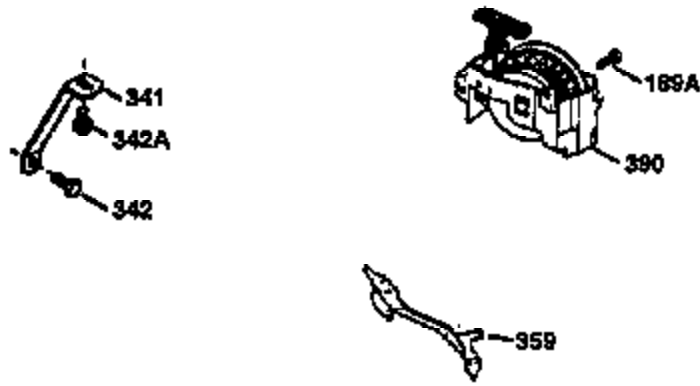

ILLUSTRATION SHOWS TYPICAL PARTS ONLY, ORDER BY PART NUMBER. PARTS NOT LISTED ARE SUPPLIED BY OEM.

Ref #	Part Number	Qty	Description
189A	650844	1	Screw, 1/4-20 x 3/4"
238	650806	2	Screw, 10-32 x 5/8"
239	34338	1	* Air Cleaner Gasket
245	34340	1	Air Cleaner Filter
250	34341B	1	Air Cleaner Cover
260	36612	1	Blower Housing
287	650926	2	Screw, 8-32 x 21/64"
300	32170B	1	Fuel Tank (Incl. 292 & 301)
301	33032	1	Fuel Cap
359	36609	1	Starter Guard
390	590694	1	Rewind Starter (NOTE: This engine could have been built with 590686 starter. Refer to the design of the air intake louvers for part identification. Individual starter parts do not interchange.)