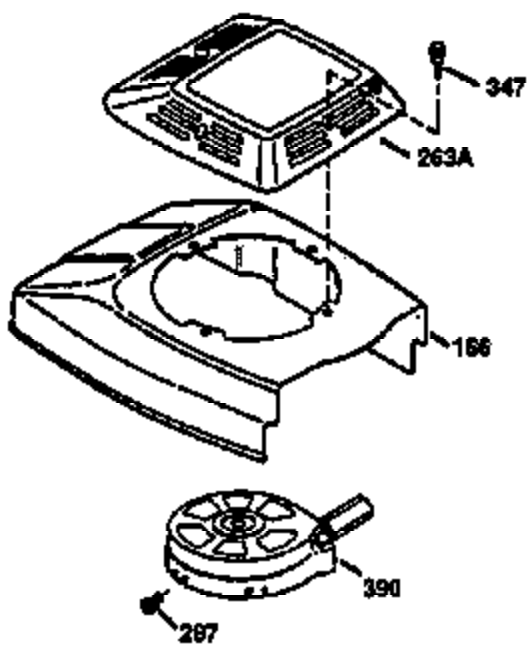

ILLUSTRATION SHOWS TYPICAL PARTS ONLY, ORDER BY PART NUMBER. PARTS NOT LISTED ARE SUPPLIED BY OEM.

Ref #	Part Number	Qty	Description
129	650818	2	Screw, 5/16-18 x 1-1/2"
189A	650844	1	Screw, 1/4-20 x 3/4"
238	650806	2	Screw, 10-32 x 5/8"
239	34338	1	* Air Cleaner Gasket
245	34340	1	Air Cleaner Filter
250	34341B	1	Air Cleaner Cover
260	36612	1	Blower Housing
287	650926	2	Screw, 8-32 x 21/64"
300	35586	1	Fuel Tank (Incl. 292 & 301)
301	36246	1	Fuel Cap
359	36609	1	Starter Guard
390	590694	1	Rewind Starter (NOTE: This engine could have been built with 590737 starter. Refer to the design of the rope pulley strength ribs for part identification. Individual starter parts do not interchange. Refer to service bulletin 116).