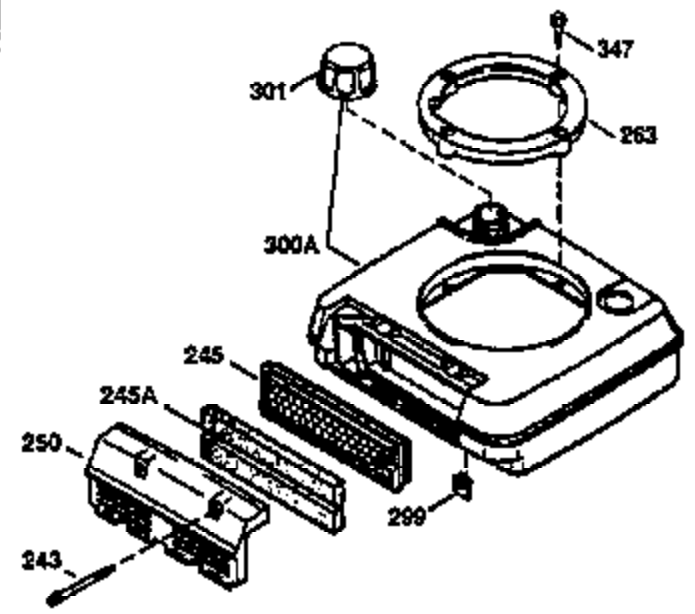

ILLUSTRATION SHOWS TYPICAL PARTS ONLY, ORDER BY PART NUMBER. PARTS NOT LISTED ARE SUPPLIED BY OEM.

Ref #	Part Number	Qty	Description
129	650818	2	Screw, 5/16-18 x 1-1/2"
189A	650844	1	Screw, 1/4-20 x 3/4"
238	650806	2	Screw, 10-32 x 5/8"
239	34338	1	* Air Cleaner Gasket
245	34340	1	Air Cleaner Filter
250	34341B	1	Air Cleaner Cover
260	36612	1	Blower Housing
287	650926	2	Screw, 8-32 x 21/64"
300	35586	1	Fuel Tank (Incl. 292 & 301)
301	36246	1	Fuel Cap
359	36609	1	Starter Guard
390	590694	1	Rewind Starter (NOTE: This engine could have been built with 590737 starter. Refer to the design of the rope pulley strength ribs for part identification. Individual starter parts do not interchange. Refer to service bulletin 116).