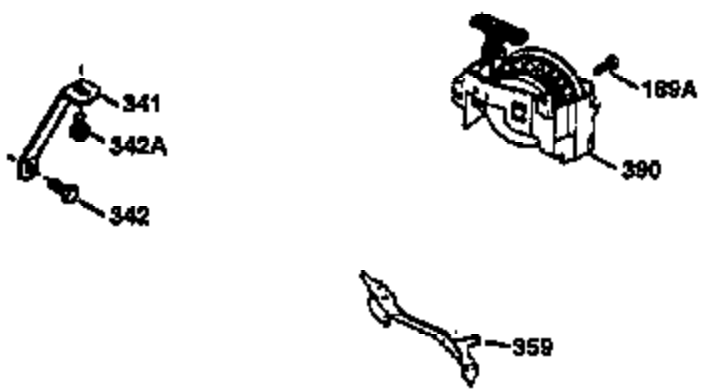

ILLUSTRATION SHOWS TYPICAL PARTS ONLY, ORDER BY PART NUMBER. PARTS NOT LISTED ARE SUPPLIED BY OEM.

Ref #	Part Number	Qty	Description
129	650818	2	Screw, 5/16-18 x 1-1/2"
189A	650844	1	Screw, 1/4-20 x 3/4"
238	650806	2	Screw, 10-32 x 5/8"
239	34338	1	* Air Cleaner Gasket
245	34340	1	Air Cleaner Filter
250	34341B	1	Air Cleaner Cover
260	36612	1	Blower Housing
287	650926	2	Screw, 8-32 x 21/64"
300	35586	1	Fuel Tank (Incl. 292 & 301)
301	36246	1	Fuel Cap
359	36609	1	Starter Guard
390	590694	1	Rewind Starter (NOTE: This engine could have been built with 590737 starter. Refer to the design of the rope pulley strength ribs for part identification. Individual starter parts do not interchange. Refer to service bulletin 116).