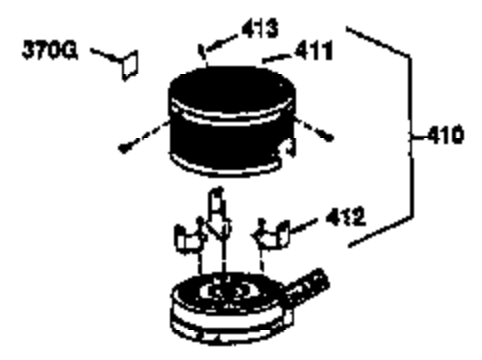

ILLUSTRATION SHOWS TYPICAL PARTS ONLY. ORDER BY PART NUMBER. PARTS NOT LISTED ARE SUPPLIED BY OEM.

Ref #	Part Number	Qty	Description
19	31361	1	Extension Spring
69	35261	1	* Mounting Flange Gasket
70	30571C	1	Mounting Flange (Incl.72 thru 83,311)
90	611112	1	Flywheel
129	650818	2	Screw, 5/16-18 x 1-1/2"
182	6201	2	Screw, 1/4-28 x 7/8"
185	31384A	1	Intake Pipe (Incl. 224)
186	32653	1	Governor Link
216	33086	1	R.P.M. Adjusting Lever
223	650451	2	Screw, 1/4-20 x 1"
238	650806	2	Screw, 10-32 x 5/8"
245	34340	1	Air Cleaner Filter
250	34341B	1	Air Cleaner Cover
275	36473	1	Muffler (Incl. 277)
277	650988	2	Screw, 1/4-20 x 2-5/16"
279	30063	2	Screw, 1/4-20 x 1/2"
280	36765	1	Heat Shield
416	36085	1	Spark Arrestor Kit (Incl. 417)(Optional)
417	650760	1	Screw, 8-32 x 3/8" (Optional)