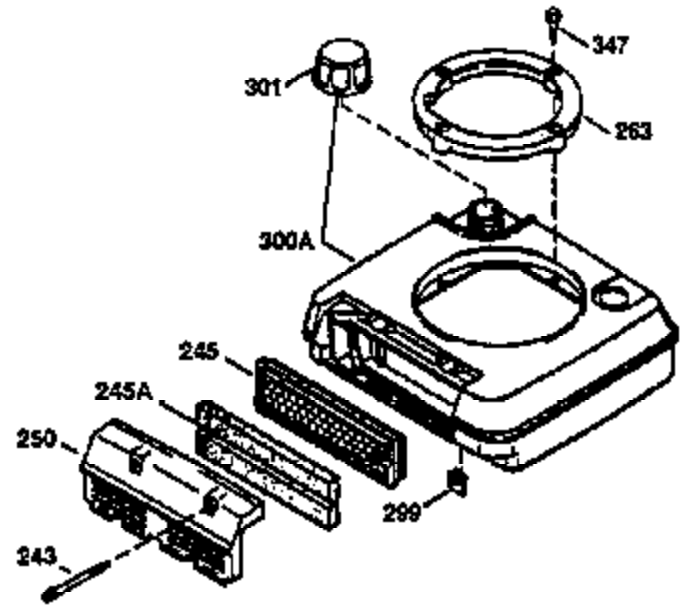

ILLUSTRATION SHOWS TYPICAL PARTS ONLY, ORDER BY PART NUMBER. PARTS NOT LISTED ARE SUPPLIED BY OEM.

Ref #	Part Number	Qty	Description
238	650806	2	Screw, 10-32 x 5/8"
239	34338	1	* Air Cleaner Gasket
245	34340	1	Air Cleaner Filter
250	34341B	1	Air Cleaner Cover
260	35491	1	Blower Housing
287	650926	2	Screw, 8-32 x 21/64"
300	35586	1	Fuel Tank (Incl. 292 & 301)
301	36246	1	Fuel Cap
390	590694	1	Rewind Starter (NOTE: This engine could have been built with 590737 starter. Refer to the design of the rope pulley strength ribs for part identification. Individual starter parts do not interchange. Refer to service bulletin 116).