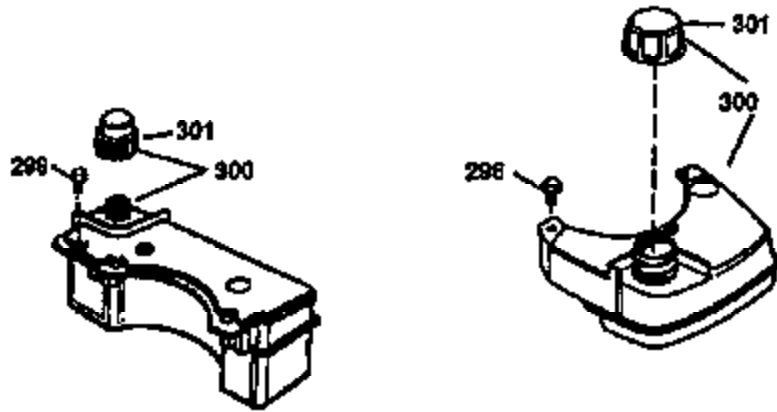

ILLUSTRATION SHOWS TYPICAL PARTS ONLY, ORDER BY PART NUMBER. PARTS NOT LISTED ARE SUPPLIED BY OEM.

Ref #	Part Number	Qty	Description
238	650806	2	Screw, 10-32 x 5/8"
239	34338	1	* Air Cleaner Gasket
245	34340	1	Air Cleaner Filter
250	34341B	1	Air Cleaner Cover
260	35491	1	Blower Housing
287	650926	2	Screw, 8-32 x 21/64"
300	35586	1	Fuel Tank (Incl. 292 & 301)
301	36246	1	Fuel Cap
390	590694	1	Rewind Starter (NOTE: This engine could have been built with 590737 starter. Refer to the design of the rope pulley strength ribs for part identification. Individual starter parts do not interchange. Refer to service bulletin 116).