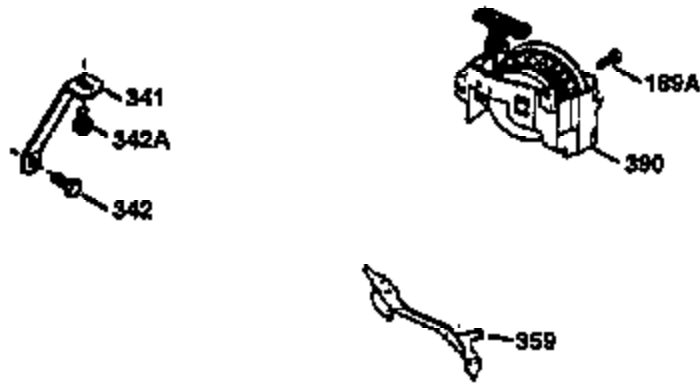

ILLUSTRATION SHOWS TYPICAL PARTS ONLY, ORDER BY PART NUMBER. PARTS NOT LISTED ARE SUPPLIED BY OEM.

Ref #	Part Number	Qty	Description
238	650806	2	Screw, 10-32 x 5/8"
239	34338	1	* Air Cleaner Gasket
245	34340	1	Air Cleaner Filter
250	34341B	1	Air Cleaner Cover
260	35491	1	Blower Housing
287	650926	2	Screw, 8-32 x 21/64"
300	35586	1	Fuel Tank (Incl. 292 & 301)
301	36246	1	Fuel Cap
390	590694	1	Rewind Starter (NOTE: This engine could have been built with 590737 starter. Refer to the design of the rope pulley strength ribs for part identification. Individual starter parts do not interchange. Refer to service bulletin 116).