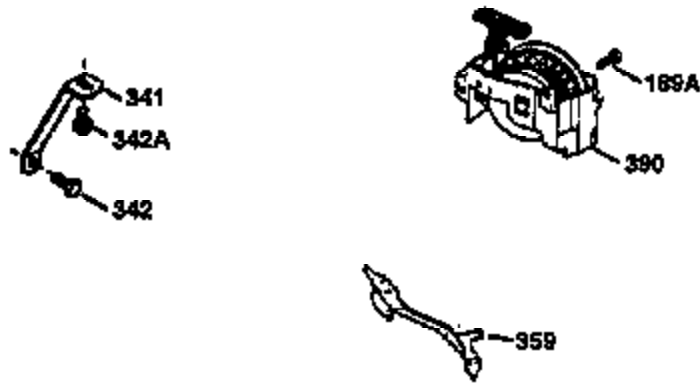

ILLUSTRATION SHOWS TYPICAL PARTS ONLY, ORDER BY PART NUMBER. PARTS NOT LISTED ARE SUPPLIED BY OEM.

Ref #	Part Number	Qty	Description
238	650806	2	Screw, 10-32 x 5/8"
239	34338	1	* Air Cleaner Gasket
245	34340	1	Air Cleaner Filter
250	34341B	1	Air Cleaner Cover
260	35491	1	Blower Housing
287	650926	2	Screw, 8-32 x 21/64"
300	32170B	1	Fuel Tank (Incl. 292 & 301)
301	33032	1	Fuel Cap
390	590694	1	Rewind Starter (NOTE: This engine could have been built with 590686 starter. Refer to the design of the air intake louvers for part identification. Individual starter parts do not interchange.)