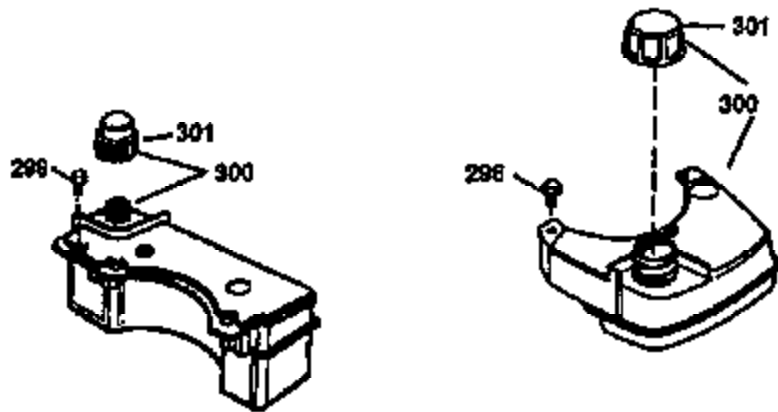

ILLUSTRATION SHOWS TYPICAL PARTS ONLY, ORDER BY PART NUMBER. PARTS NOT LISTED ARE SUPPLIED BY OEM.

Ref #	Part Number	Qty	Description
238	650806	2	Screw, 10-32 x 5/8"
239	34338	1	* Air Cleaner Gasket
245	34340	1	Air Cleaner Filter
250	34341B	1	Air Cleaner Cover
260	35491	1	Blower Housing
287	650926	2	Screw, 8-32 x 21/64"
300	32170B	1	Fuel Tank (Incl. 292 & 301)
301	33032	1	Fuel Cap
390	590694	1	Rewind Starter (NOTE: This engine could have been built with 590686 starter. Refer to the design of the air intake louvers for part identification. Individual starter parts do not interchange.)