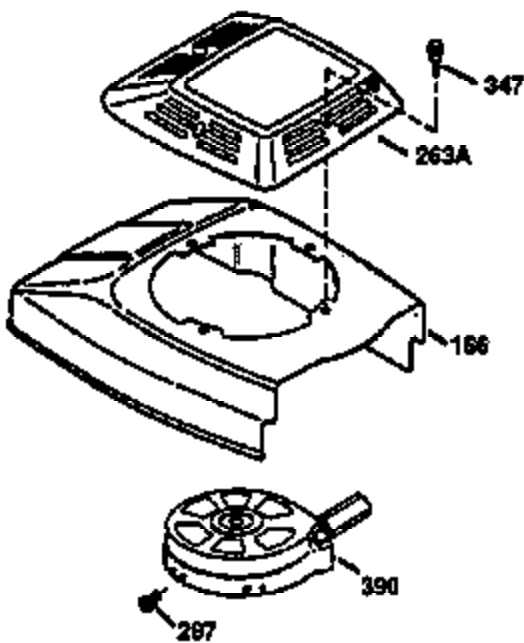

ILLUSTRATION SHOWS TYPICAL PARTS ONLY, ORDER BY PART NUMBER. PARTS NOT LISTED ARE SUPPLIED BY OEM.

Ref #	Part Number	Qty	Description
238	650806	2	Screw, 10-32 x 5/8"
239	34338	1	* Air Cleaner Gasket
245	34340	1	Air Cleaner Filter
250	34341B	1	Air Cleaner Cover
260	35491	1	Blower Housing
287	650926	2	Screw, 8-32 x 21/64"
300	32170B	1	Fuel Tank (Incl. 292 & 301)
301	33032	1	Fuel Cap
390	590694	1	Rewind Starter (NOTE: This engine could have been built with 590686 starter. Refer to the design of the air intake louvers for part identification. Individual starter parts do not interchange.)