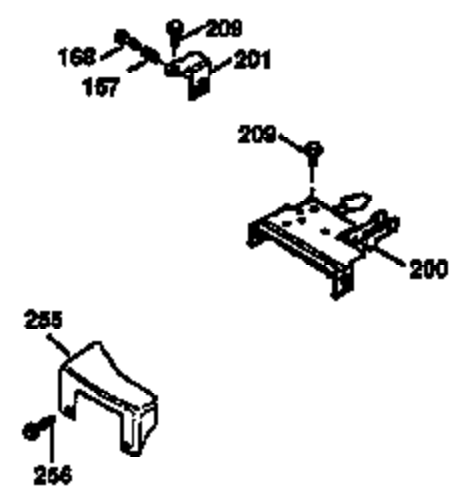

ILLUSTRATION SHOWS TYPICAL PARTS ONLY. ORDER BY PART NUMBER. PARTS NOT LISTED ARE SUPPLIED BY OEM.

Ref #	Part Number	Qty	Description
19	35998	1	Extension Spring
69	35261	1	* Mounting Flange Gasket
70	30571C	1	Mounting Flange (Incl.72 thru 83,311 & 312)
90	611112	1	Flywheel
182	6201	2	Screw, 1/4-28 x 7/8"
185	31384A	1	Intake Pipe (Incl. 224)
186	36255	1	Governor Link
200	35999	1	Control Bracket
209	30200	2	Screw, 10-24 x 9/16"
223	650451	2	Screw, 1/4-20 x 1"
238	650806	2	Screw, 10-32 x 5/8"
245	34340	1	Air Cleaner Filter
250	34341B	1	Air Cleaner Cover
275	36473	1	Muffler (Incl. 277)
277	650988	2	Screw, 1/4-20 x 2-5/16"
416	36085	1	Spark Arrestor Kit (Incl. 417)(Optional)
417	650760	1	Screw, 8-32 x 3/8" (Optional)