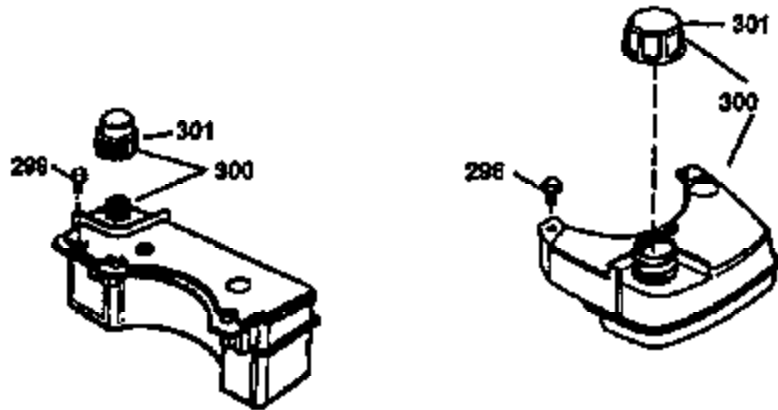

ILLUSTRATION SHOWS TYPICAL PARTS ONLY, ORDER BY PART NUMBER. PARTS NOT LISTED ARE SUPPLIED BY OEM.

Ref #	Part Number	Qty	Description
238	650806	2	Screw, 10-32 x 5/8"
239	34338	1	* Air Cleaner Gasket
245	34340	1	Air Cleaner Filter
250	34341B	1	Air Cleaner Cover
260	35491	1	Blower Housing
287	650926	2	Screw, 8-32 x 21/64"
300	35586	1	Fuel Tank (Incl. 292 & 301)
301	36246	1	Fuel Cap
390	590694	1	Rewind Starter (NOTE: This engine could have been built with 590686 starter. Refer to the design of the air intake louvers for part identification. Individual starter parts do not interchange.)